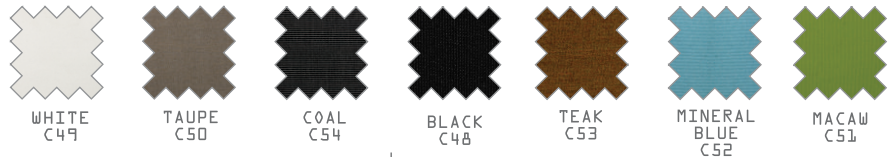

STRIPE LOUNGE

Design: Vincent Cantaert & Barbara Widiningtias

MS10R STRIPE RIGHT HAND SECTIONAL

W	78.5"	200 cm	NW	55 lb	25 kg
D	28.5"	73 cm	GW	86 lb	39 kg
H	28"	71 cm	VOL	1.18 m3	
SH	15"	38 cm	PU	1 box	
AH	25"	64 cm	COM	7 ly	

Protective Cover made-to-order for STRIPE lounge:
submit configuration

FRAME
POWDER COATING COLORS
CATEGORY A - SAND
Matt (Gloss 15%) / Sand textured
Application : Aluminum

CATEGORY B - GLOSS
Gloss 55% / Smooth
Application : Aluminum

CATEGORY C - HIGH GLOSS
Gloss 85% / Smooth
Application : Aluminum

UPHOLSTERY
Twitchell
Textilene
Stripes

CUSHION SUNBRELLA
CATEGORY E - CANVAS
Application : Cushion

CATEGORY F - STRIPES

CATEGORY G - SPECIALS