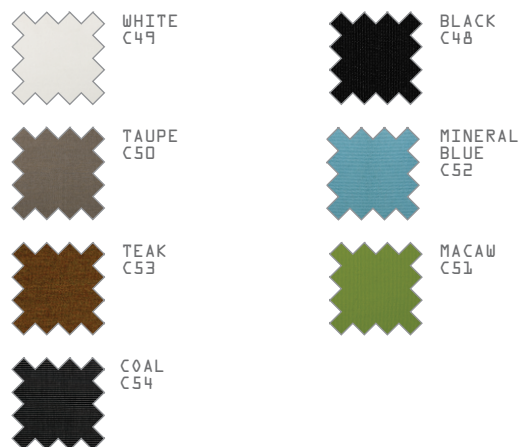

## BEE PILLOWS

MGB412	23.5" x 23.5"	60 x 60 cm
MGB411	17.5" x 17.5"	45 x 45 cm
MGB413	19.5" x 12"	50 x 30 cm

### COVER SUNBRELLA CATEGORY E - CANVAS