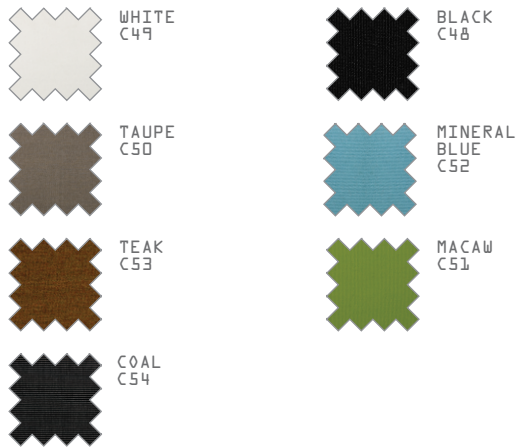

## WEAVE PILLOWS

MG8227	21.5" x 21.5"	55 x 55 cm
MG8226	17.5" x 17.5"	45 x 45 cm
MG8225	14" x 14"	35 x 35 cm
MG8410	19.5" x 12"	50 x 30 cm

### COVER SUNBRELLA CATEGORY E - CANVAS