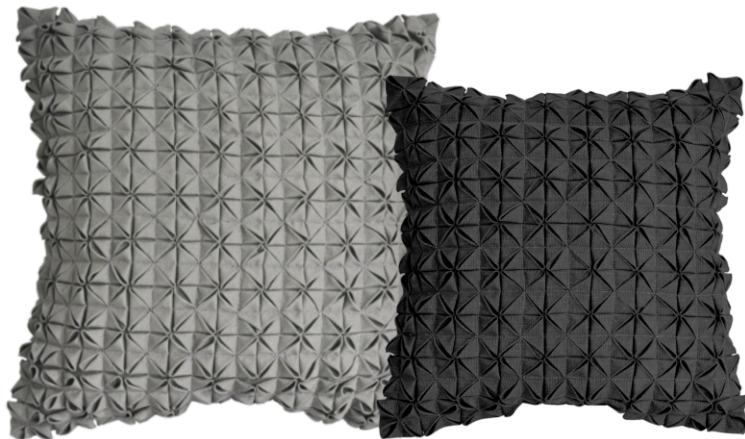

PILLOWS

Design: Vincent Cantaert & Barbara Widiningtias

FLOWER PILLOWS

MGB229	23.5" x 23.5"	60 x 60 cm
MGB228	17.5" x 17.5"	45 x 45 cm

COVER SUNBRELLA CATEGORY E - CANVAS

WHITE
C49

BLACK
C48

TAUPE
C50

MINERAL
BLUE
C52

TEAK
C53

MACAW
C51

COAL
C54

OLEFIN

WHITE
C45

SAND
C47

CREME
C71