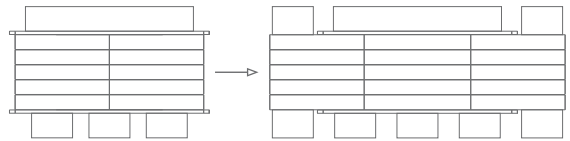

# BAIA

Design: Vincent Cantaert & Barbara Widiningtias

**MG5521 BAIA EXTENSION TABLE 90.5"-141.5" x 39.5" / 230-360 cm x 100 cm (Teak + Frame Stainless Steel)**

L (top-closed)	90.5"	230 cm	NW	207 lb	94 kg
L (top-extended)	141.5"	360 cm	GW	225 lb	102 kg
W	39.5"	100 cm	VOL	2.06 m <sup>3</sup>	
H	30"	76 cm	PU	1 / box	
CH (closed)	26"	66 cm			
CH (extended)	27"	68.5 cm			

**MG5528 BAIA BENCH 80.5" / 205 cm (Teak+ Frame Stainless Steel)**

L (top)	80.5"	205 cm	NW	73 lb	33 kg
D	17.5"	45 cm	GW	84 lb	38 kg
H	17.5"	45 cm	VOL	0.52 m <sup>3</sup>	
			PU	1 / box	

FRAME  
Stainless  
Steel