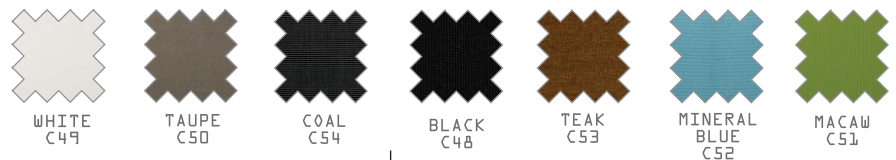

MG8504 Protective cover Mono Sofa 1-Seater

POWDER COATING COLORS
CATEGORY A - SAND
Matt (Gloss 15%) /
Sand textured
Application : Aluminum

CATEGORY B - GLOSS
Gloss 55% / Smooth
Application : Aluminum

CATEGORY C - HIGH GLOSS
Gloss 85% / Smooth
Application : Aluminum

UPHOLSTERY
TWITCHELL
LEISURETEX
Application :
Upholstered Frames

CUSHION
SUNBRELLA
CATEGORY E - CANVAS
Application : Cushion

CATEGORY F - STRIPES

CATEGORY G - SPECIALS

CATEGORY H - SAILCLOTHS