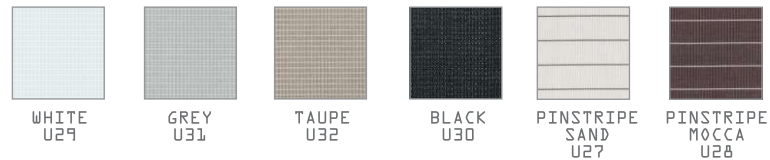

MG8504 Protective cover Mono Sofa 1-Seater

POWDER COATING COLORS
CATEGORY A - SAND
Matt (Gloss 15%) /
Sand textured
Application : Aluminum

CATEGORY B - GLOSS
Gloss 55% / Smooth
Application : Aluminum

CATEGORY C - HIGH GLOSS
Gloss 85% / Smooth
Application : Aluminum

UPHOLSTERY
TWITCHELL
LEISURETEX
Application :
Upholstered Frames

CUSHION
SUNBRELLA
CATEGORY E - CANVAS
Application : Cushion

CATEGORY F - STRIPES

CATEGORY G - SPECIALS

CATEGORY H - SAILCLOTHS