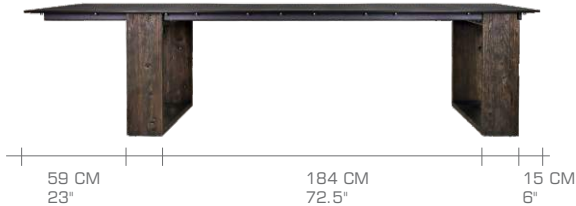

AIKO

Design: Vincent Cantaert

PALACE STYLE

WHEELCHAIR ACCESSIBLE

ASSEMBLY MANUAL AND TOOLS PROVIDED.
UNPACKING AND ASSEMBLY WILL REQUIRE
A MINIMUM OF 2 PEOPLE.

BUTLER STYLE

RESIDENTIAL STYLE

AIK50 AIKO DINING TABLE 300

L	118"	300 cm	NW	262 lb	119 kg
W	38.5"	98 cm	GW	295 lb	134 kg
H	30"	76 cm	VOL	0.71 m3	
CH	27"	69 cm	PU	2 boxes	

Unique feature :
3 pre-assembled positions possible, to fit
every space and function.

LEGS
Drift look teak