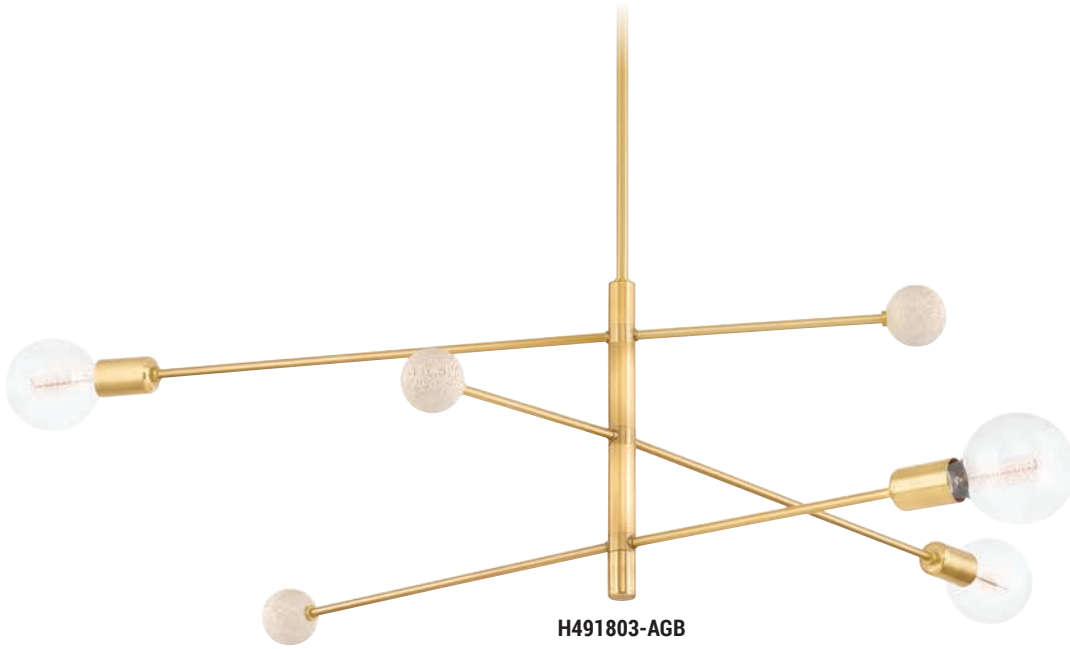

mitzi[®]
HUDSON VALLEY LIGHTING

Fall 2021 Collection

KIRA

H484810-AGB/SWH

H484812-PN/SBK

ITEM	DIMENSIONS	CANOPY	BULBS	FINISHES
H484810	27"D x 12.5"Min H – 45.5"Max H	5.5"D	10 60 w/m Not Included BLB-60-G25-MW Recommended	Aged Brass/Soft White (AGB/SWH)
H484812	40"D x 12.5"Min H – 45.5"Max H	5.5"D	12 60 w/m Not Included BLB-60-G25-MW Recommended	Polished Nickel/Soft Black (PN/SBK)

Max H measurement includes (1) 3" stem, (1) 6" stem, (1) 12" stem, (1) 18" stem and hang-straight canopy.

SLATER

H491803-AGB

H491803-SBK

ITEM	DIMENSIONS	CANOPY	BULBS	FINISHES
H491803	65.75"W x 22.75"Min H – 60.25"Max H	5.5"D	3 60 w/m Not Included BLB-60-G40 Recommended	Aged Brass(AGB) Soft Black (SBK)

Max H measurement includes (1) 3" stem, (1) 6" stem, (1) 12" stem, (1) 18" stem and canopy | Bleached Ash wood detail.

IRENE

H495805-AGB

H495805-SBK

ITEM	DIMENSIONS	CANOPY	GLASS	BULBS	FINISHES
H495805	29"D x 13.75"Min H – 40.75"Max H	5.25"D	Clear	5 60 w/c Not Included	Aged Brass (AGB) Soft Black (SBK)

Max H measurement includes (1) 3" stem, (1) 6" stem, (1) 12" stem, (1) 18" stem and hang-straight canopy.

IRENE

ITEM	DIMENSIONS	CANOPY	GLASS	BULBS	FINISHES
H495905	50"W x 14.25"Min H – 41.25"Max H	16"L x 4.75"W	Clear	5 60 w/c Not Included	Aged Brass (AGB) Soft Black (SBK)