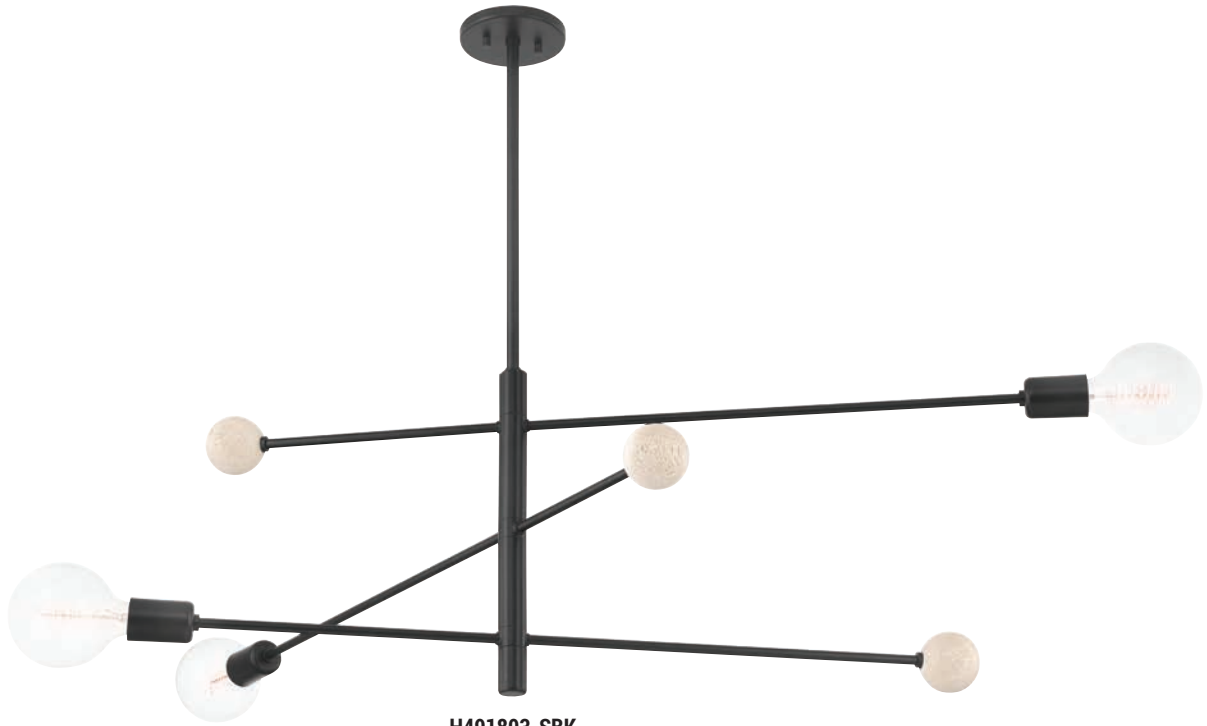

mitzi[®]
HUDSON VALLEY LIGHTING

Fall 2021 Collection

KIRA

H484810-AGB/SWH

H484812-PN/SBK

ITEM	DIMENSIONS	CANOPY	BULBS	FINISHES
H484810	27"D x 12.5"Min H – 45.5"Max H	5.5"D	10 60 w/m Not Included BLB-60-G25-MW Recommended	Aged Brass/Soft White (AGB/SWH)
H484812	40"D x 12.5"Min H – 45.5"Max H	5.5"D	12 60 w/m Not Included BLB-60-G25-MW Recommended	Polished Nickel/Soft Black (PN/SBK)

Max H measurement includes (1) 3" stem, (1) 6" stem, (1) 12" stem, (1) 18" stem and hang-straight canopy.

SLATER

H491803-AGB

H491803-SBK

ITEM	DIMENSIONS	CANOPY	BULBS	FINISHES
H491803	65.75"W x 22.75"Min H – 60.25"Max H	5.5"D	3 60 w/m Not Included BLB-60-G40 Recommended	Aged Brass(AGB) Soft Black (SBK)

Max H measurement includes (1) 3" stem, (1) 6" stem, (1) 12" stem, (1) 18" stem and canopy | Bleached Ash wood detail.

IRENE

H495805-AGB

H495805-SBK

ITEM	DIMENSIONS	CANOPY	GLASS	BULBS	FINISHES
H495805	29"D x 13.75"Min H – 40.75"Max H	5.25"D	Clear	5 60 w/c Not Included	Aged Brass (AGB) Soft Black (SBK)

Max H measurement includes (1) 3" stem, (1) 6" stem, (1) 12" stem, (1) 18" stem and hang-straight canopy.

IRENE

ITEM	DIMENSIONS	CANOPY	GLASS	BULBS	FINISHES
H495905	50"W x 14.25"Min H – 41.25"Max H	16"L x 4.75"W	Clear	5 60 w/c Not Included	Aged Brass (AGB) Soft Black (SBK)