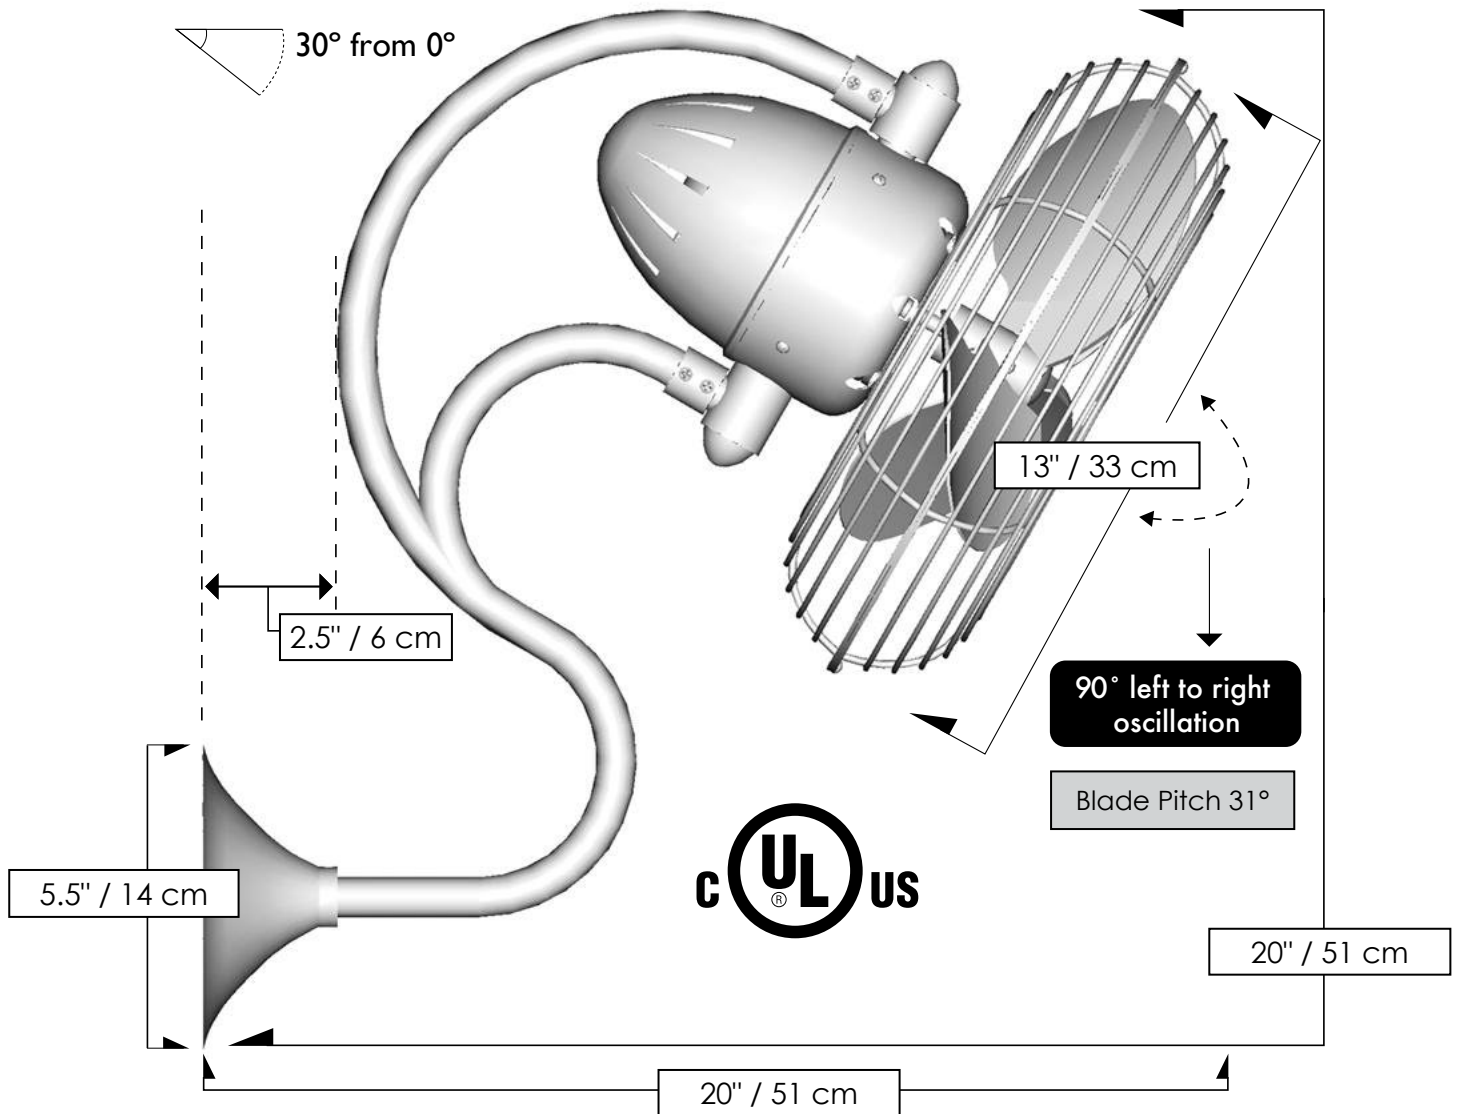

Melody

TECHNICAL SPECIFICATIONS