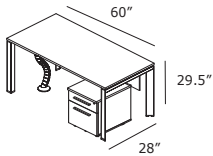

71" x 29.5" x 21.5"
Espresso Laminate

White Lacquer

No. 5869/180/50 Credenza

Weight Capacities

Combinations

COMBINATION 500-1-11
585/150/70 Desk
502 Mobile Pedestal

Espresso Laminate

White Lacquer