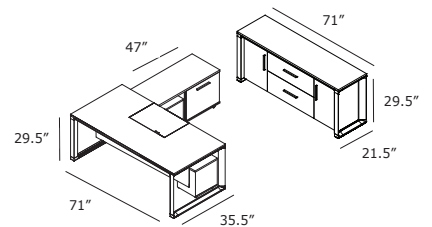

COMBINATION 500-3-11
586/180/90 Executive Desk
5869/180/50 Credenza
502 Mobile Pedestal
523 Movable Side Cabinet

Espresso Laminate

White Lacquer

THE 500 COMBINATIONS