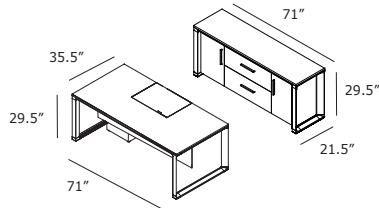

71" x 29.5" x 21.5"
Espresso Laminate

White Lacquer

No. 5869/180/50 Credenza

Weight Capacities

Combinations

COMBINATION 500-1-11
585/150/70 Desk
502 Mobile Pedestal

Espresso Laminate

White Lacquer