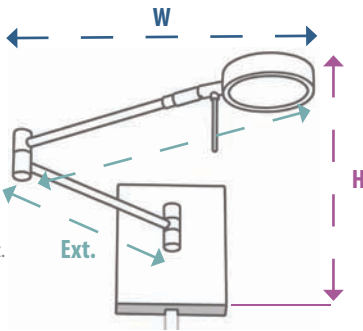

Adjustable Wall Mounted Lights

Measurements:
Dia. x H or L x W x H

Measurements:
Dia. x H
Adjustable to # "H" Max.