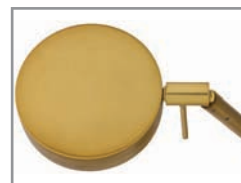

P4308-248
Honey Gold