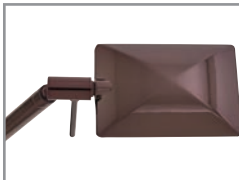

# LED TASK SWING ARM

GEORGE'S READING ROOM™

SHADE DETAIL

ALSO AVAILABLE:

**P4328-084**  
Brushed Nickel

**P4328-248**  
Honey Gold

**P4328-631**  
Chocolate Chrome

**P4328-647**  
Copper Bronze Patina