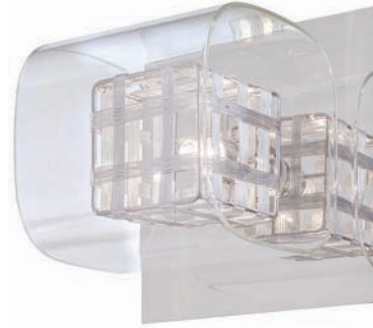

P800-077
1 Light Bath
Chrome
6¼"W 6¼"H 6"Ext.
1-40W G9 Xenon (Incl.)
Clear Glass with Interior
Aluminum Cage Shade