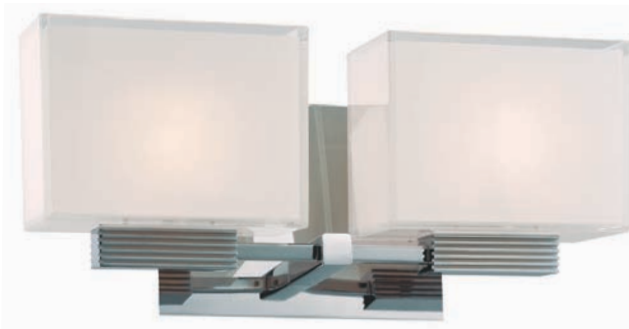

P5212-077

2 Light Bath

Chrome

13¾"W 5¾"H 5¼"Ext.

See page 211 for details.