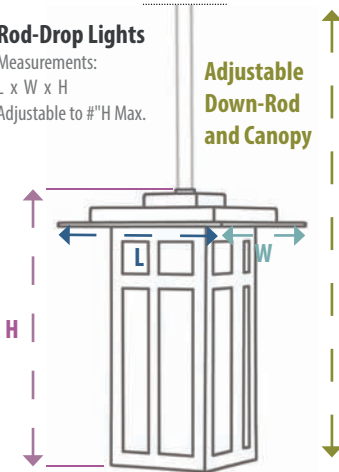

Rod-Drop Lights

Measurements:
L x W x H
Adjustable to # "H" Max.

Adjustable
Down-Rod and
Canopy

Measurements:
Dia. x H