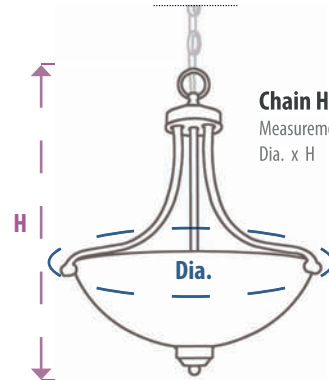

**Rod-Drop Lights**

Measurements:  
Dia. x H  
Adjustable to # "H" Max.

Adjustable  
Down-Rod and  
Canopy

**Chain Hung Lights**

Measurements:  
L x W x H

**Chain Hung Lights**

Measurements:  
Dia. x H

**Rod-Drop Lights**