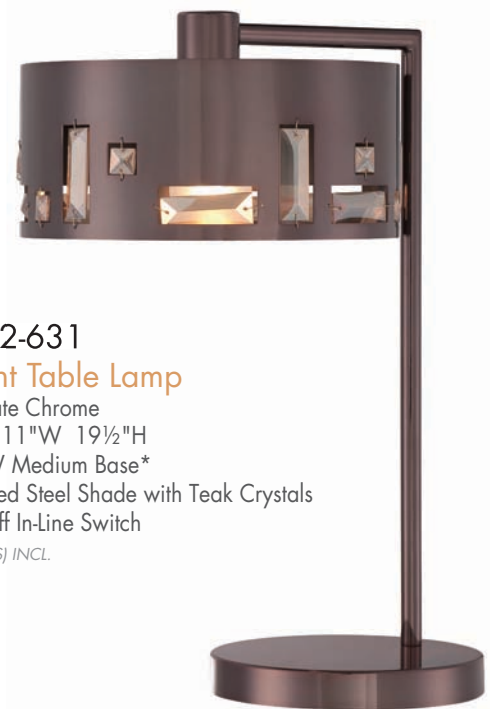

More bling and shine designed by Alecia Wesner for George Kovacs®. Steel shades shimmer in Polished Chrome or Chocolate Chrome finishes. These elegant shades are pierced with rectangles and squares, filled with either Clear or Teak glistening crystals. Bling Bang adds a rich sparkle to any modern or transitional space.

P1094-631

6 Light Pendant

Chocolate Chrome
27"Dia. 16"H
Ceiling Drop: 24" - 60"H Max.
6-100W Medium Base*
Perforated Steel Shade with Teak Crystals
Etched Glass Diffuser

P1082-631

1 Light Table Lamp

Chocolate Chrome
14½"L 11"W 19½"H
1-100W Medium Base*
Perforated Steel Shade with Teak Crystals
On / Off In-Line Switch

CFL BULB(S) INCL.

TITLE 20

* Recommended Bulb(s).