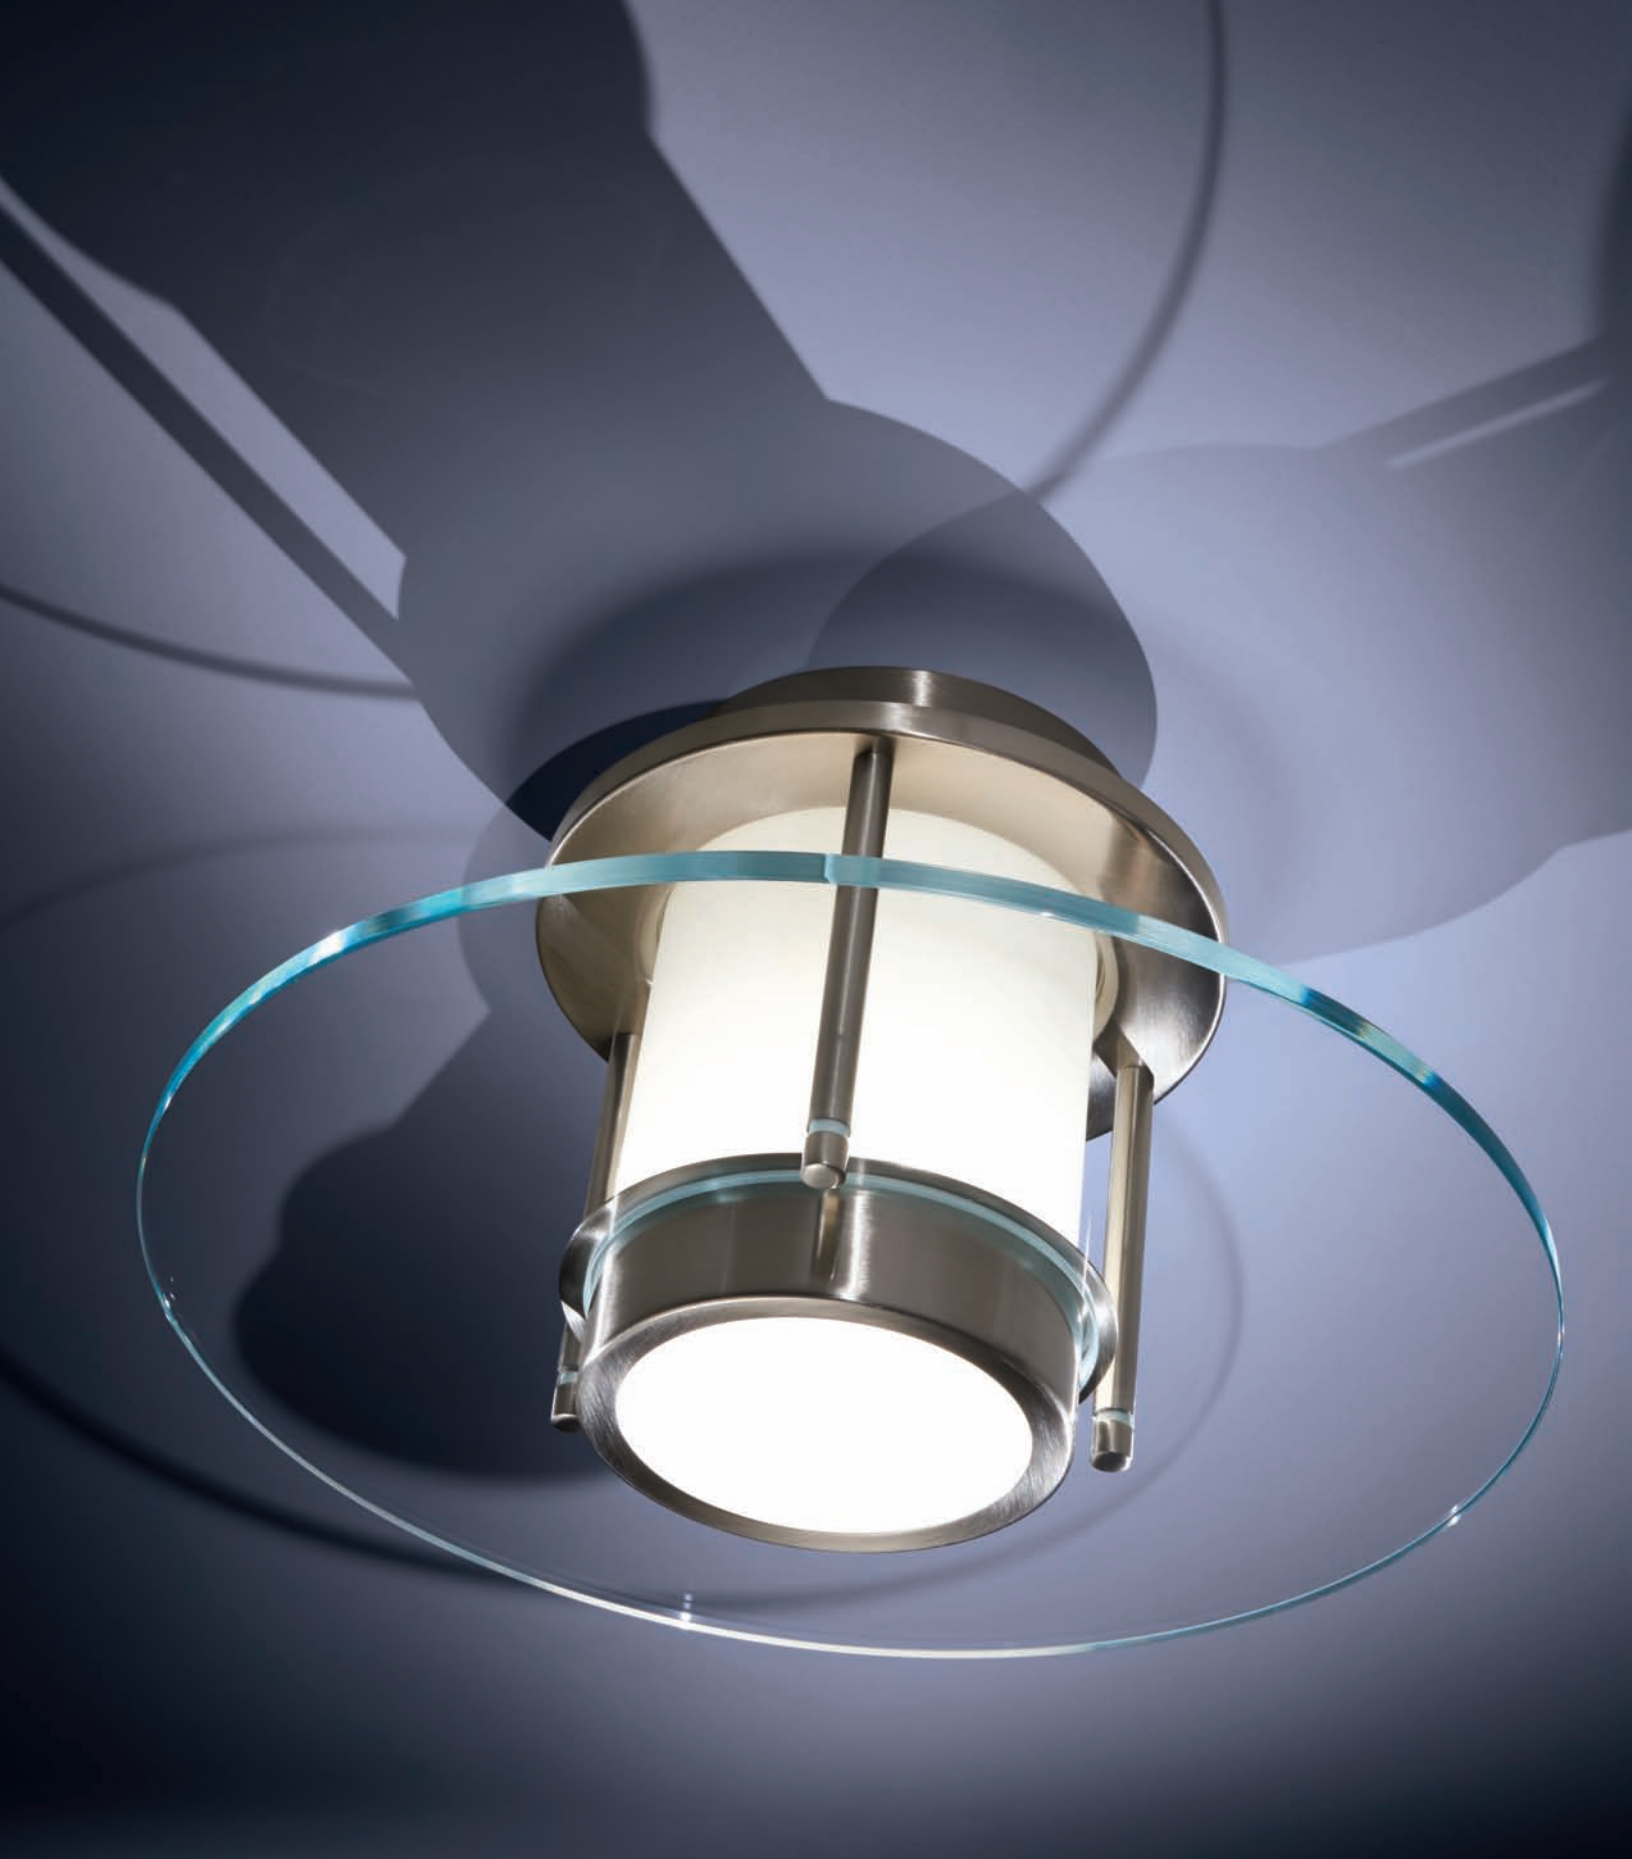

264 CEILING MOUNTS

GEORGE KOVACS®

Item Shown: P854-084