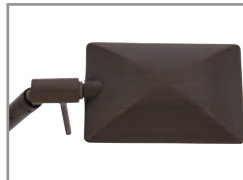

# LED TASK SWING ARM

GEORGE'S READING ROOM™

SHADE DETAIL

ALSO AVAILABLE:

**P4328-084**  
Brushed Nickel

**P4328-248**  
Honey Gold

**P4328-631**  
Chocolate Chrome

**P4328-647**  
Copper Bronze Patina