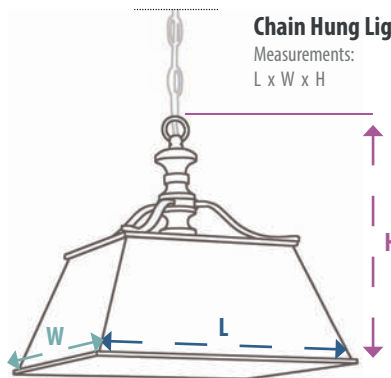

**Rod-Drop Lights**

Measurements:  
Dia. x H  
Adjustable to # "H" Max.

Adjustable  
Down-Rod and  
Canopy

**Chain Hung Lights**

Measurements:  
L x W x H

**Chain Hung Lights**

Measurements:  
Dia. x H

**Rod-Drop Lights**