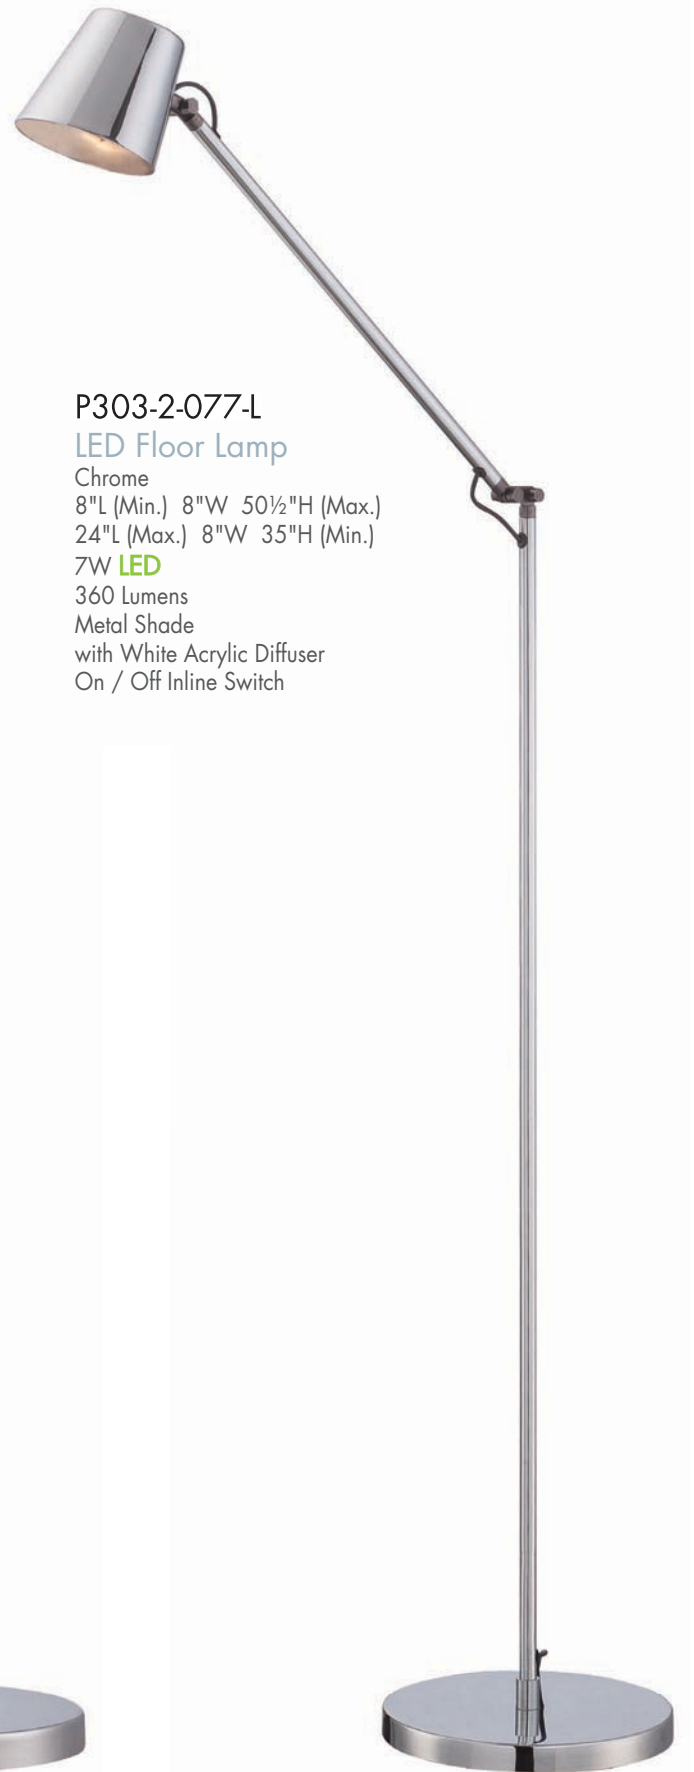

P303-2-077-L
LED Floor Lamp

Chrome
8"L (Min.) 8"W 50½"H (Max.)
24"L (Max.) 8"W 35"H (Min.)
7W LED
360 Lumens
Metal Shade
with White Acrylic Diffuser
On / Off Inline Switch