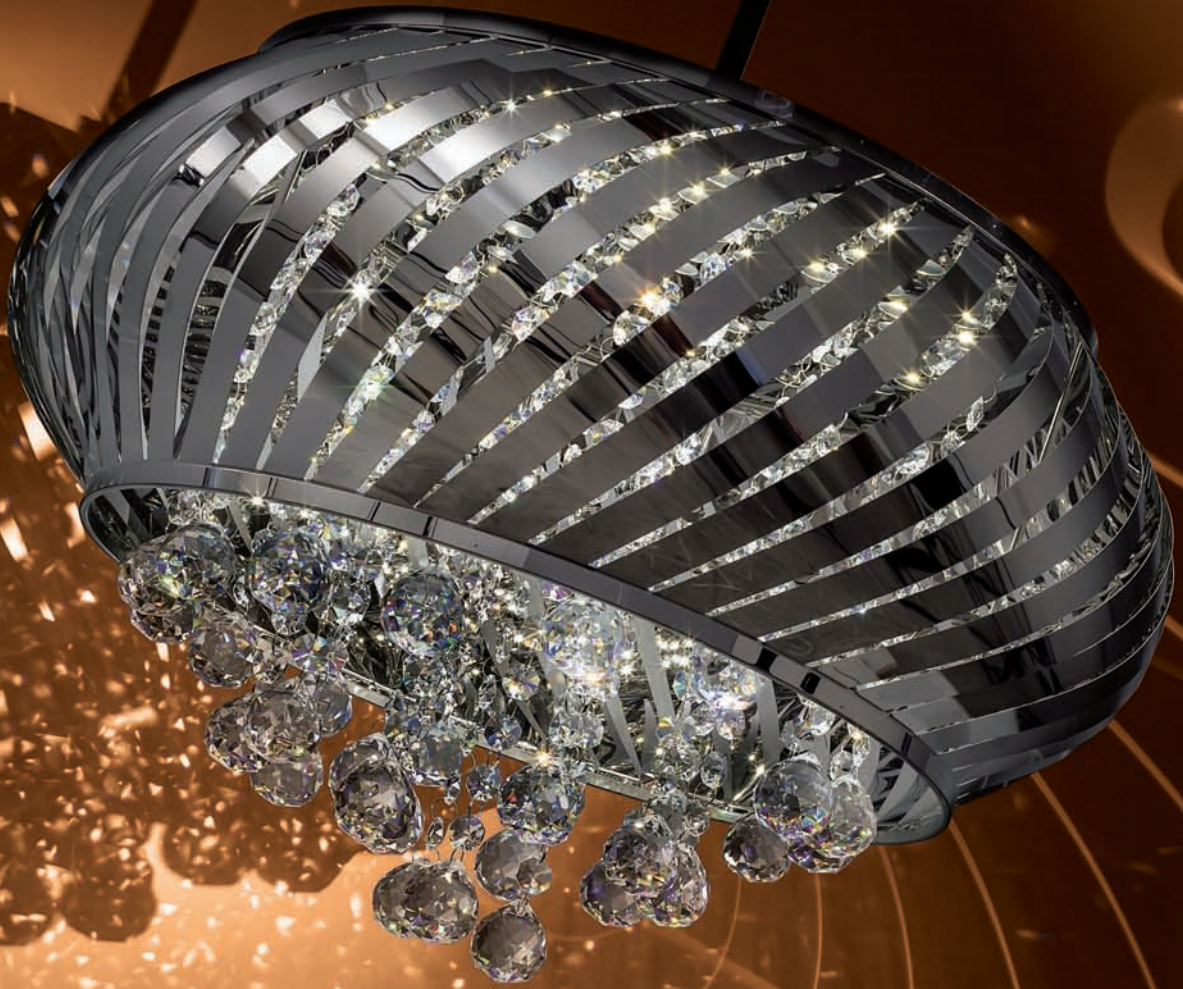

88

WOVEN GEMS FAMILY LED

GEORGE KOVACS®

Item Shown: P1314-077-L