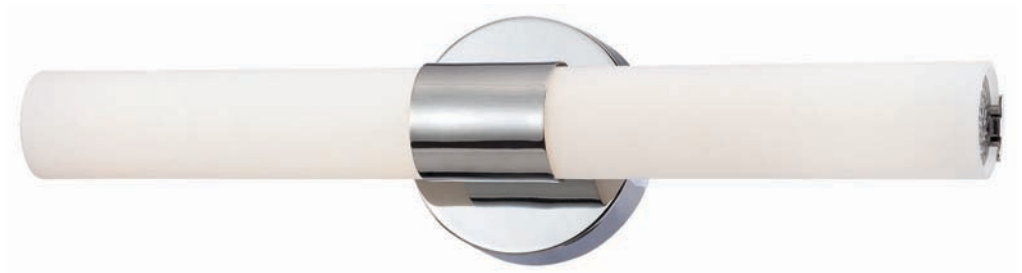

P5042-077-L
LED Bath
Chrome
21"W 5¼"H 4½"Ext.
20W **LED**
1254 Lumens
Etched Opal Glass
CAN BE MOUNTED
VERTICALLY OR HORIZONTALLY