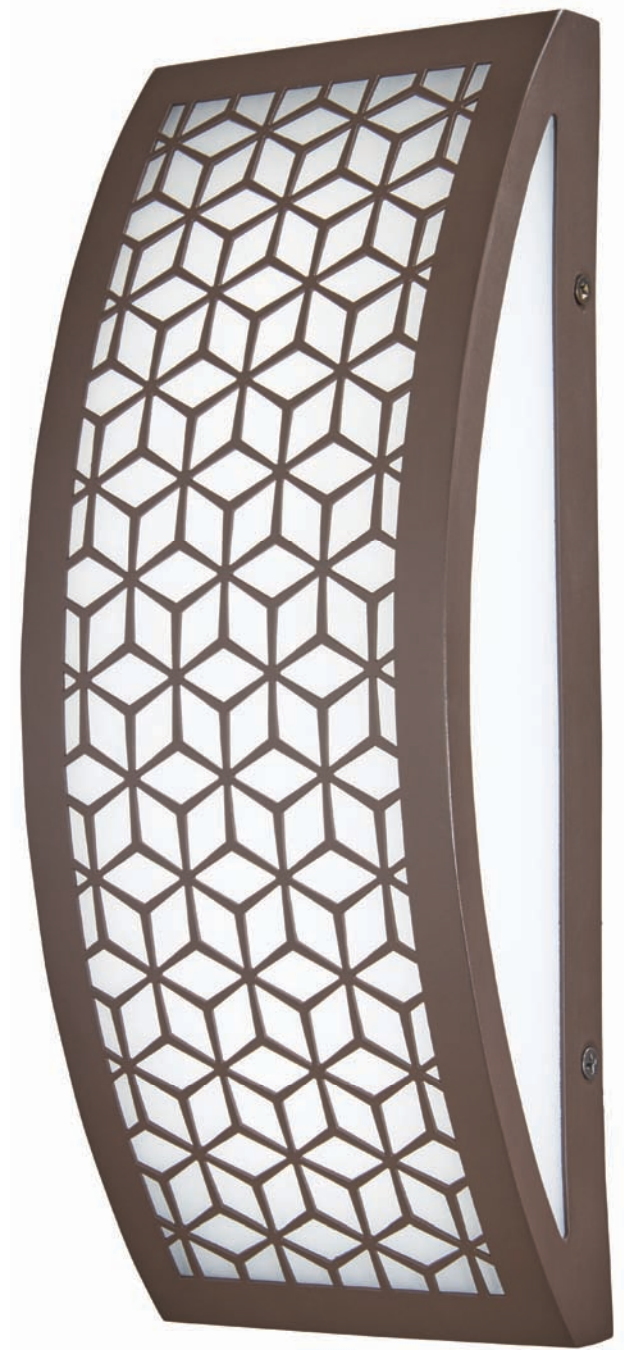

P1239-246-L
LED Pocket Lantern
Alder Bronze
5"W 13"H 3¼"Ext.
25W LED
559 Lumens
Etched White Glass
ADA

FOR WET LOCATION

See Page 354-359 for Additional LED details.