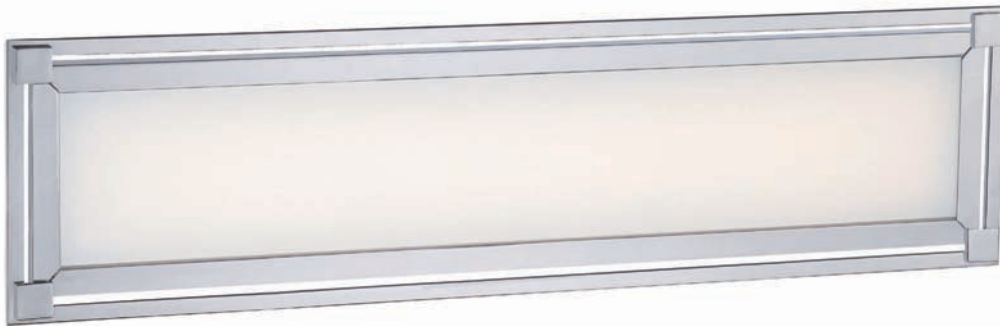

# LED BATH ART

FRAMED

P1161-077-L  
LED Bath  
Chrome  
9¼"W 6¼"H 1½"Ext.  
18W LED  
667 Lumens  
White Screen Printed Glass  
CAN BE MOUNTED  
VERTICALLY OR HORIZONTALLY  
ADA

P1162-077-L  
LED Bath  
Chrome  
16"W 6¼"H 1½"Ext.  
27W LED  
1010 Lumens  
White Screen Printed Glass  
CAN BE MOUNTED  
VERTICALLY OR HORIZONTALLY  
ADA