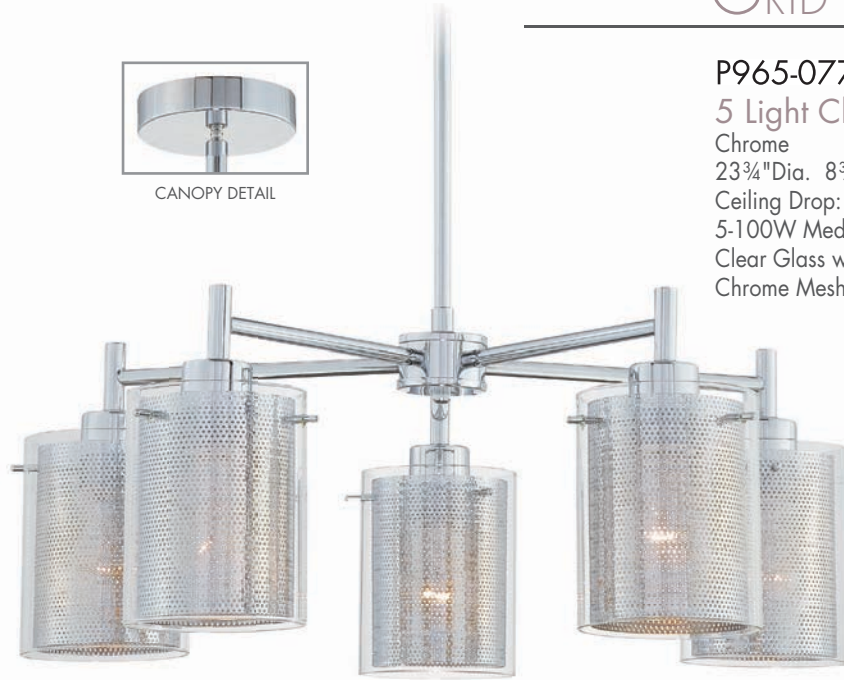

Polished Chrome mesh cylinders are enveloped in Clear glass cylinders giving this collection a unique, modern style. The Chrome finish continues throughout the metal framework giving each design a contemporary gleam.

P965-077
5 Light Chandelier
Chrome
23¾" Dia. 8¾" H
Ceiling Drop: 16¾" - 52¾" H Max.
5-100W Medium Base*
Clear Glass with Interior
Chrome Mesh Shade