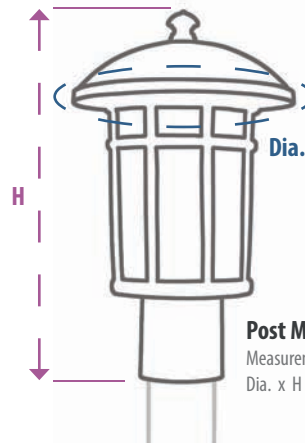

Measurements:
L x W x H
Adjustable to # "H" Max.

Adjustable
Down-Rod and
Canopy

Post Mount Lights

Measurements:
Dia. x H