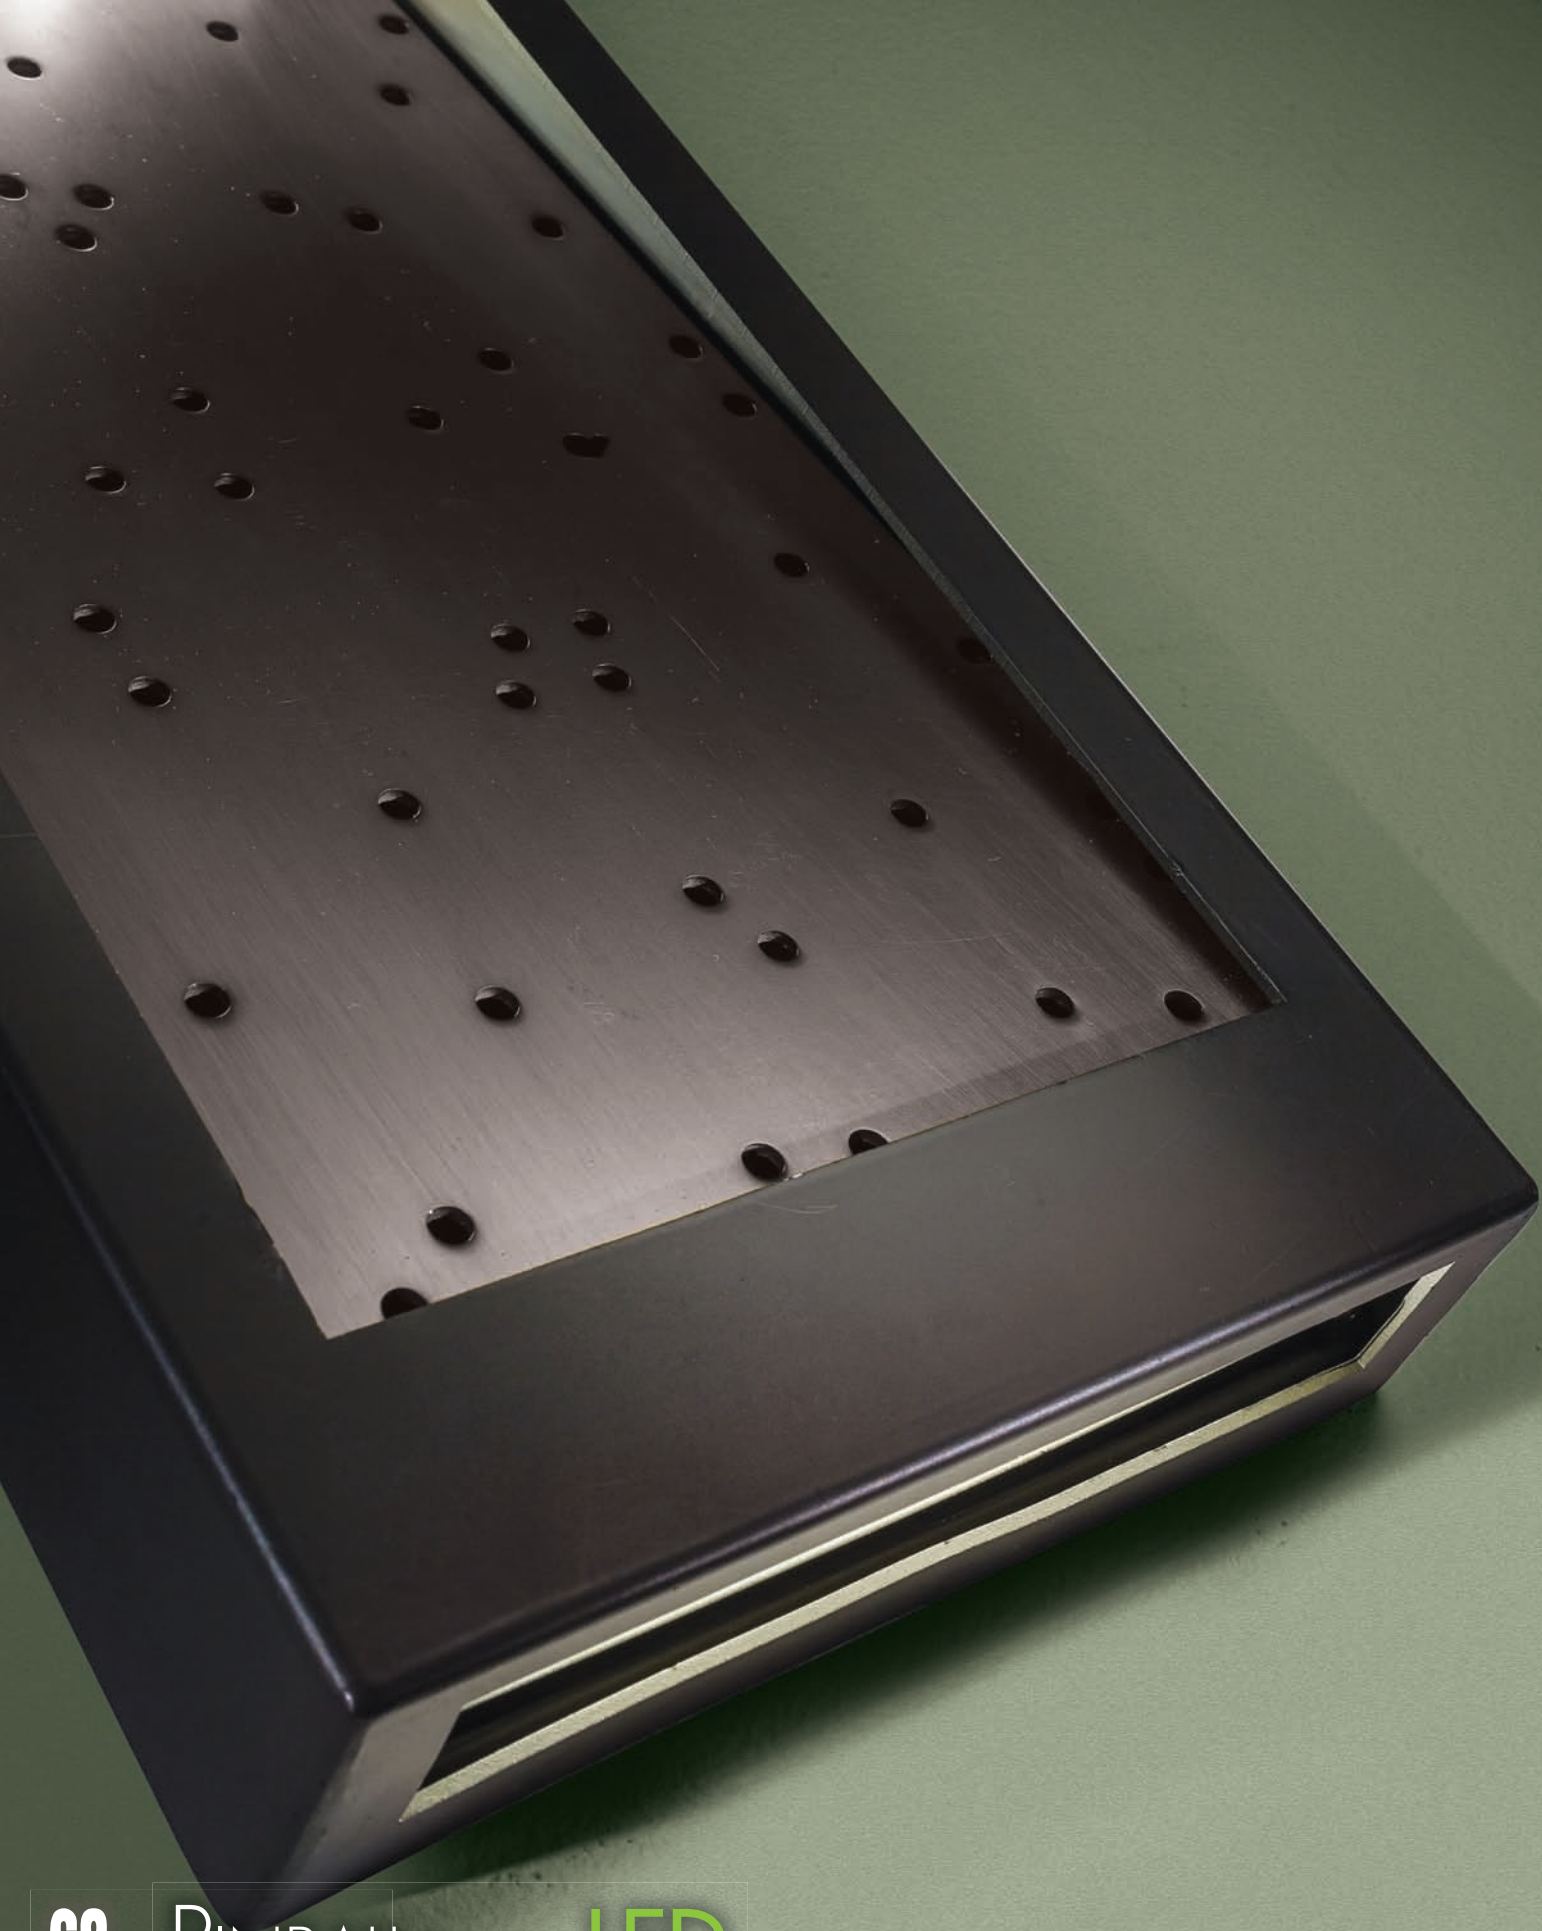

**P1242-286-L**  
**LED Pocket Lantern**  
 Pebble Bronze  
 5½"W 15¾"H 3¼"Ext.  
 24W **LED**  
 485 Lumens  
 Etched Opal Glass  
**ADA**

FOR WET LOCATION

See Page 354-359 for Additional LED details.

www.GEORGEKOVACS.COM

P1241-286-L  
LED Pocket Lantern  
Pebble Bronze  
5½"W 9¼"H 3¼"Ext.  
14W LED  
247 Lumens  
Etched Opal Glass  
ADA

TEETER FAMILY LED 67

GEORGEKOVACS®

Item Shown: P1241-286-L

**68** PINBALL FAMILY **LED**

GEORGEKOVACS®

Item Shown: P1228-564-L

Don't let the name fool you, Pinball is anything but a game, instead it's an inter "play" of mixed metals. Modern meets chic when unexpected elements merge. Combining an Oil Rubbed Bronze frame with Silver Dust patterned highlights, a perfect amalgamation of functional and ambient lighting, resulting in a truly captivating style.