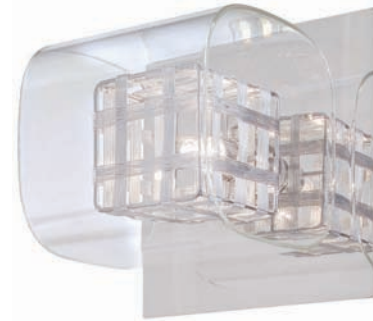

P800-077
1 Light Wall Sconce

Chrome
6¼"W 6¼"H 6"Ext.
See page 189 for details.