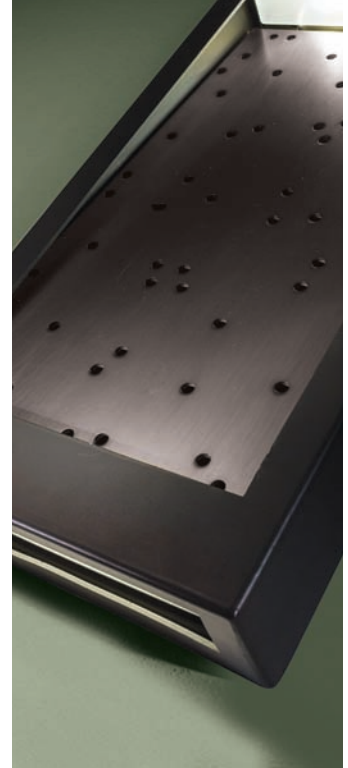

PINBALL FAMILY **LED**

Outdoor and Indoor