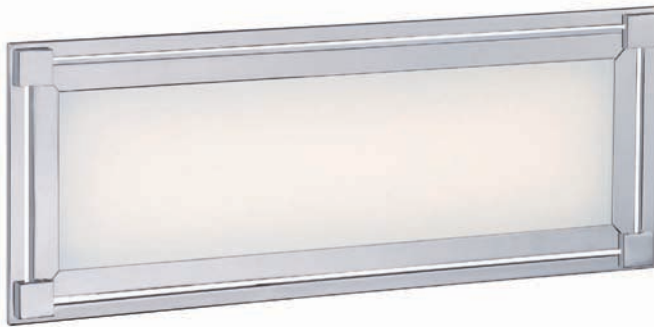

P1162-077-L
LED Bath
Chrome
16"W 6¼"H 1½"Ext.
27W LED
1010 Lumens
White Screen Printed Glass
CAN BE MOUNTED
VERTICALLY OR HORIZONTALLY
ADA