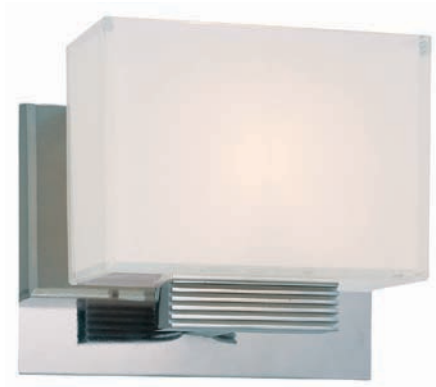

P5211-077

1 Light Bath

Chrome

7"W 6"H 6"Ext.

See page 211 for details.