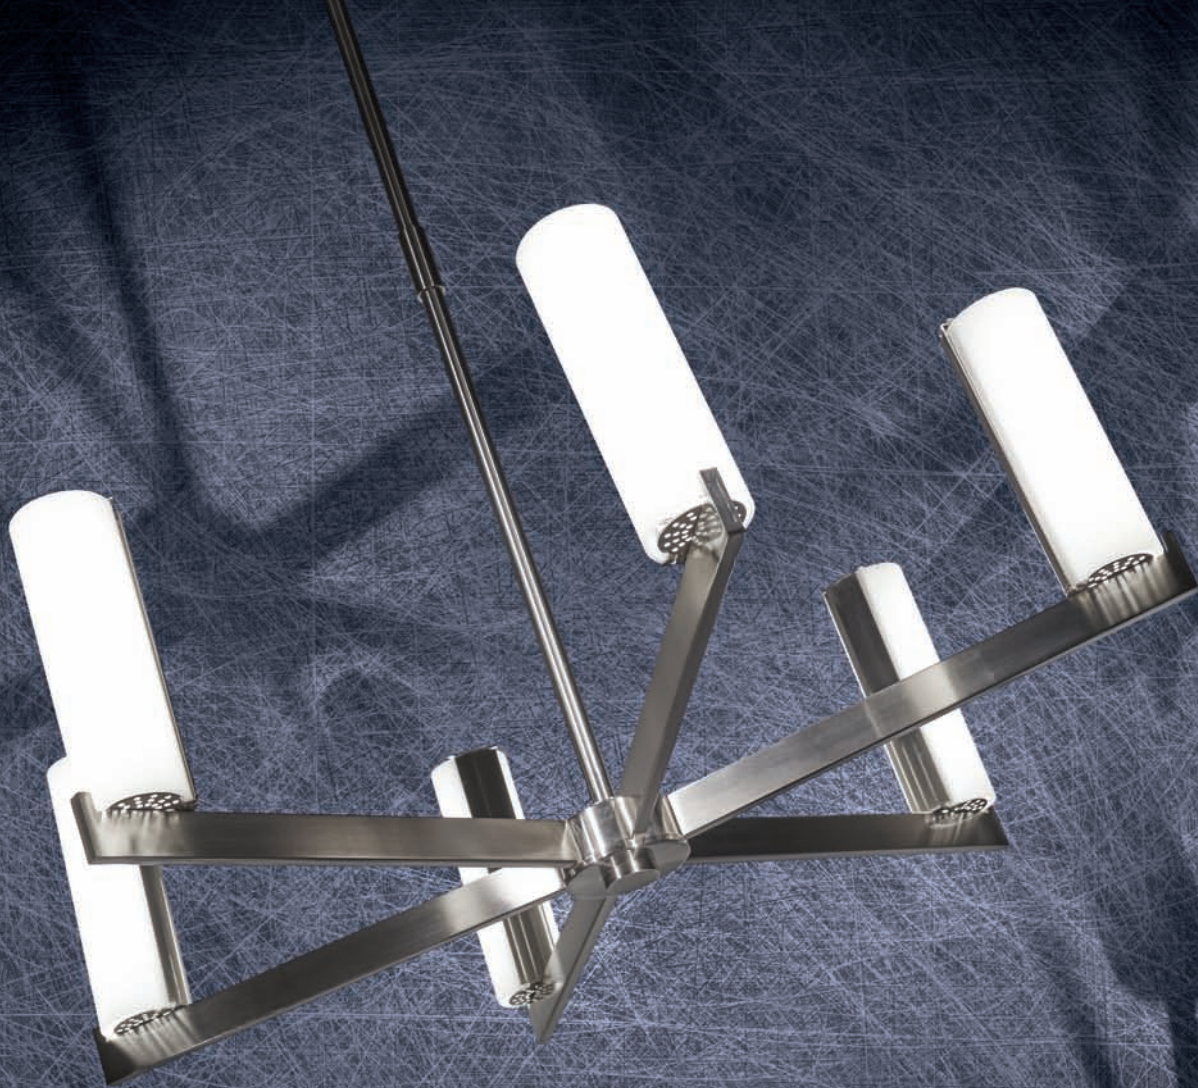

CAN BE MOUNTED

VERTICALLY OR HORIZONTALLY

**100** TUBE FAMILY **LED**

GEORGE KOVACS®

Item Shown: P1856-084-L

P1857-084-L

LED Island

Brushed Nickel