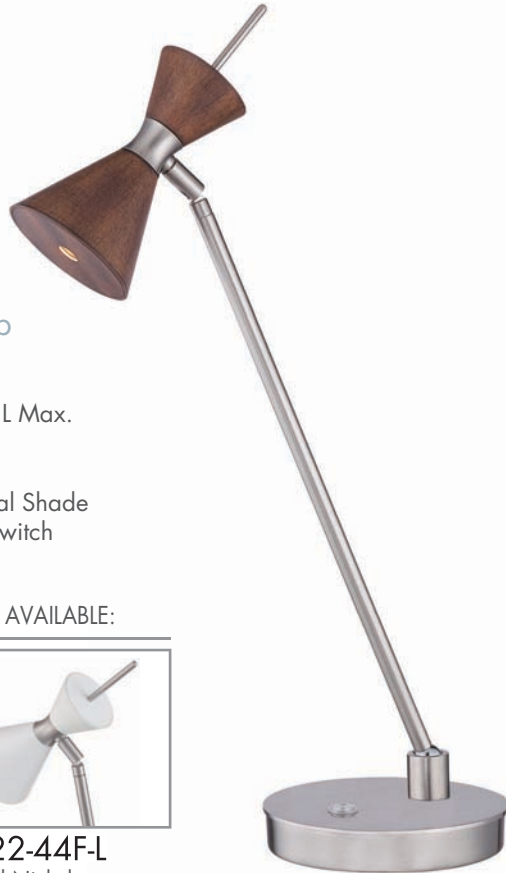

P1822-651-L

LED Table Lamp

Brushed Nickel
6½" Dia. 22"H
Adjustable to 14½"L Max.
8W LED
442 Lumens
Distressed Koa Metal Shade
On / Off Dimmer Switch

CONIC FAMILY

ALSO AVAILABLE:

P1822-44F-L

Brushed Nickel
Glitter Glass White Shade