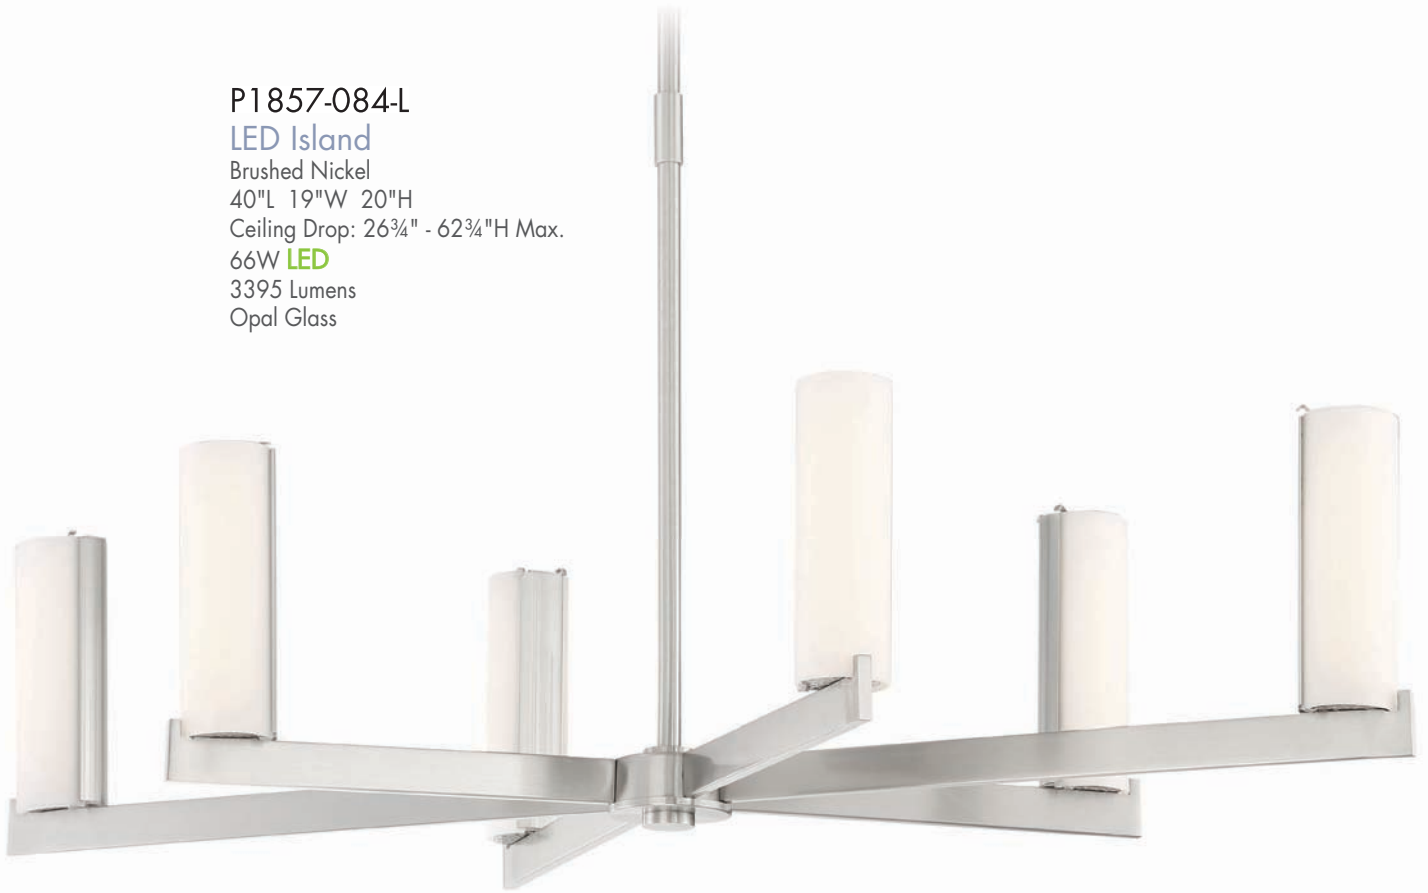

CAN BE MOUNTED

VERTICALLY OR HORIZONTALLY

**100** TUBE FAMILY **LED**

GEORGE KOVACS®

Item Shown: P1856-084-L

P1857-084-L

LED Island

Brushed Nickel

40"L 19"W 20"H

Ceiling Drop: 26 $\frac{3}{4}$ " - 62 $\frac{3}{4}$ "H Max.

66W LED

3395 Lumens

Opal Glass

P1854-084-L

LED Chandelier

Brushed Nickel

Brushed Nickel

30"D 19½"H

Ceiling Drop: 26¾" - 62¾"H Max.

66W LED

3299 Lumens

Opal Glass

CANOPY DETAIL

P1858-084-L