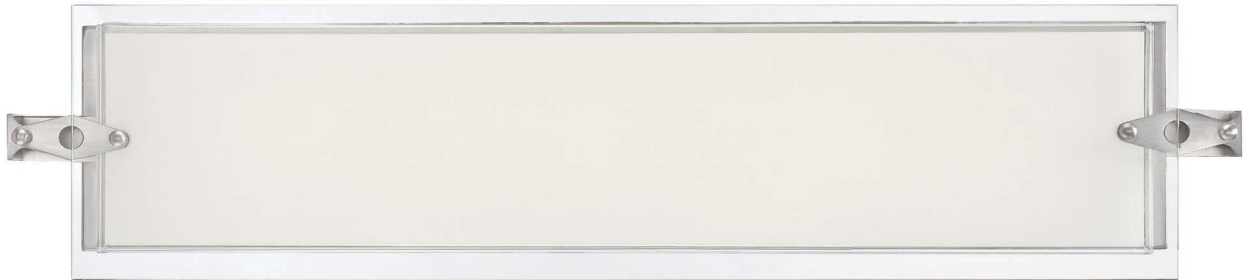

straps reveal an

incredible LED

pendant dripping

with interior

glittering crystals.

This series provides

a subtle glamour to

any interior.

P1313-077-L

LED Pendant

Chrome  
19" Dia. 11"H  
Ceiling Drop: 19" - 55"H Max.  
40W LED  
1439 Lumens  
Metal Shade  
with Crystal Accents

90

CUFF LINK FAMILY

LED

GEORGE KOVACS®

Item Shown: P1120-084-L