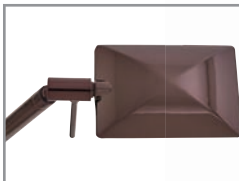

P4324-084

Brushed Nickel