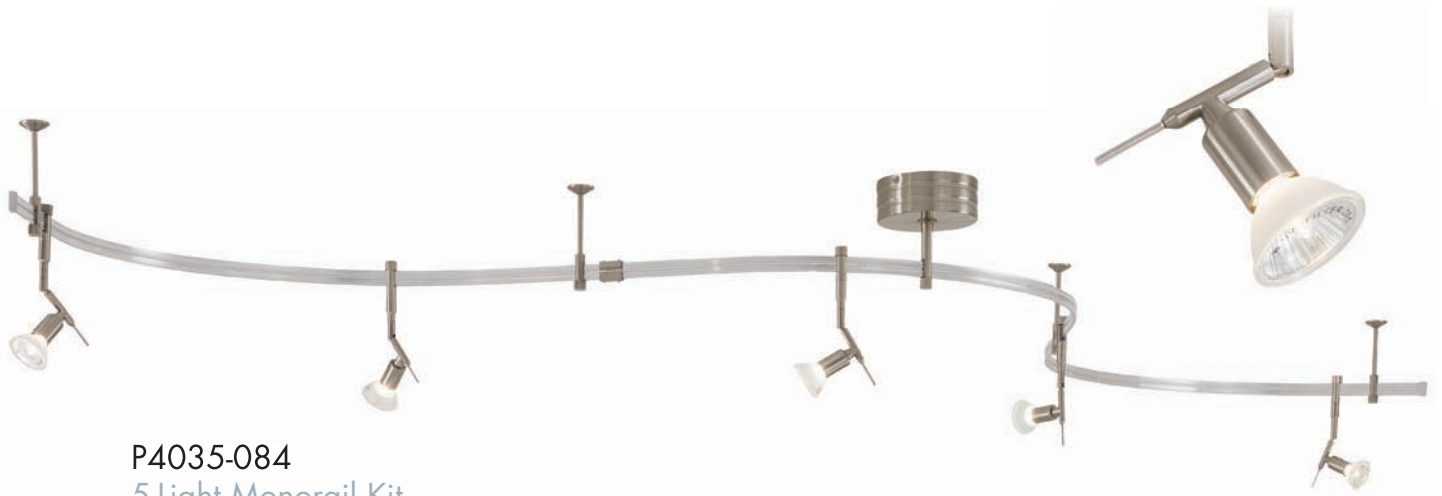

P4035-084

5-Light Monorail Kit

- Finish: Brushed Nickel
- Transformer: 150W 12V Electronic (GKTF01-084)
- Lamps: 5-20W MR-16
- Max. Rail Length: 10' (field cuttable & flexible)
- Standoffs: Four 5 1/4"L (GKST1000-084)
- Pendant Fixture: 5 (PA4035-H-084)