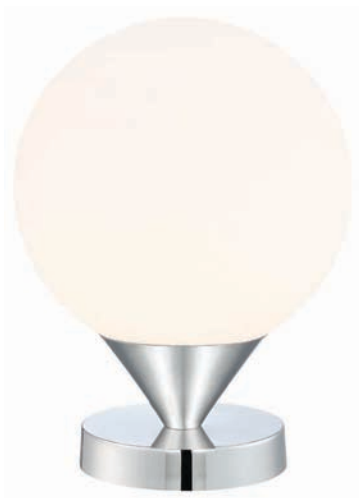

Etched Opal Glass

We present Simple as an ode to the celebrated mid-century roots that established George Kovacs® Lighting. Simple, illuminated Etched Opal Glass spheres are nestled within a crisp Chrome cap. A true lighting family displayed in an array of pendants, table and floor lamps. George's Simple is a perfect complement to a variety of modern home design styles.