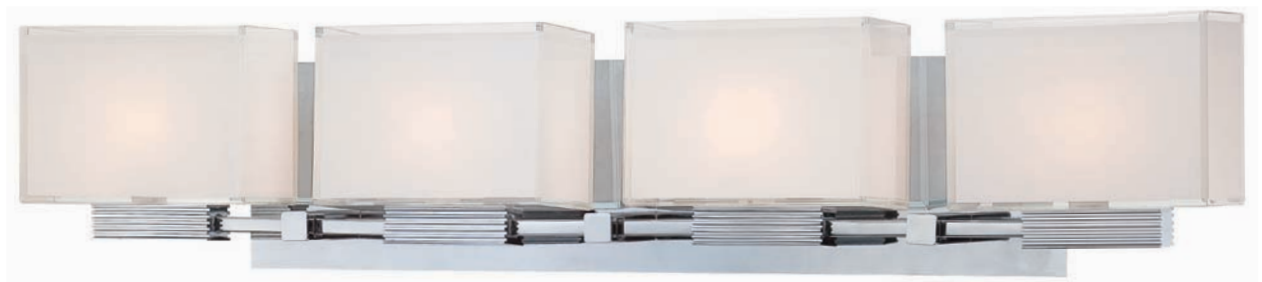

P5211-615B
1 Light Bath
Dorian Bronze™
7"W 6"H 6"Ext.
1-75W G9 Xenon (Incl.)
Mitered White Glass

P5212-615B
2 Light Bath
Dorian Bronze™
13¾"W 6"H 5"Ext.
2-75W G9 Xenon (Incl.)
Mitered White Glass

P5213-615B
3 Light Bath
Dorian Bronze™
21½"W 6"H 5"Ext.
3-75W G9 Xenon (Incl.)
Mitered White Glass

P5214-077

4 Light Bath
Chrome
29¼"W 6"H 5"Ext.
4-75W G9 Xenon (Incl.)
Mitered White Glass