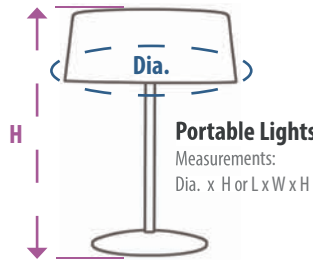

Portable Lights

Measurements:
Dia. x H or L x W x H

Measurements:
Dia. x H
Adjustable to # "H" Max.