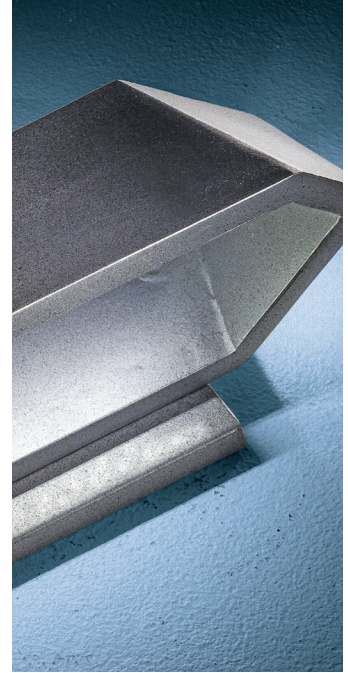

Downlight

P1204-295-L
LED Wall Sconce

Sand Silver
4¾"W 11½"H 4"Ext.
12W LED
476 Lumens
Frosted White Glass Diffuser
ADA

P1205-295-L
LED Wall Sconce

Sand Silver
4¾"W 18½"H 4"Ext.
23W LED
666 Lumens
Frosted White Glass Diffuser
ADA