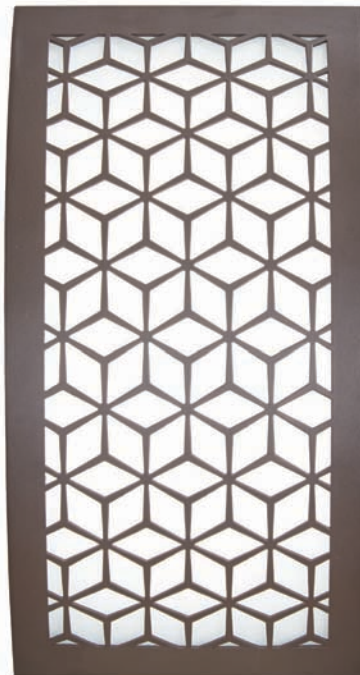

COPULA FAMILY LED

Outdoor and Indoor