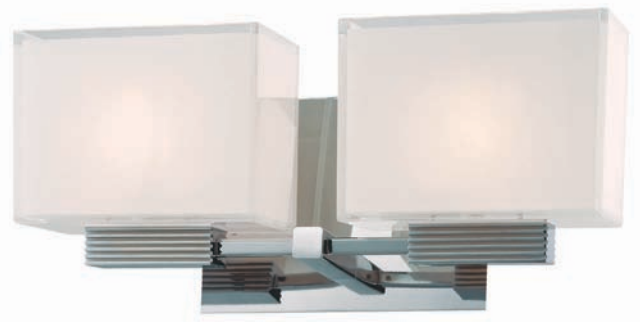

P5212-077

2 Light Bath
Chrome
13¾"W 6"H 5"Ext.
2-75W G9 Xenon (Incl.)
Mitered White Glass