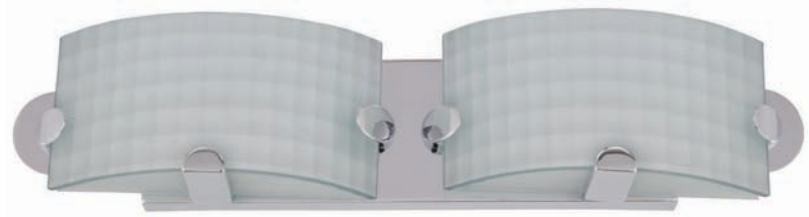

P5252-077

2 Light Bath

Chrome
21½"W 4¾"H 3¾"Ext.
2-60W G16½ Candelabra Base*
Etched Glass
Etched Glass Diffuser

ADA