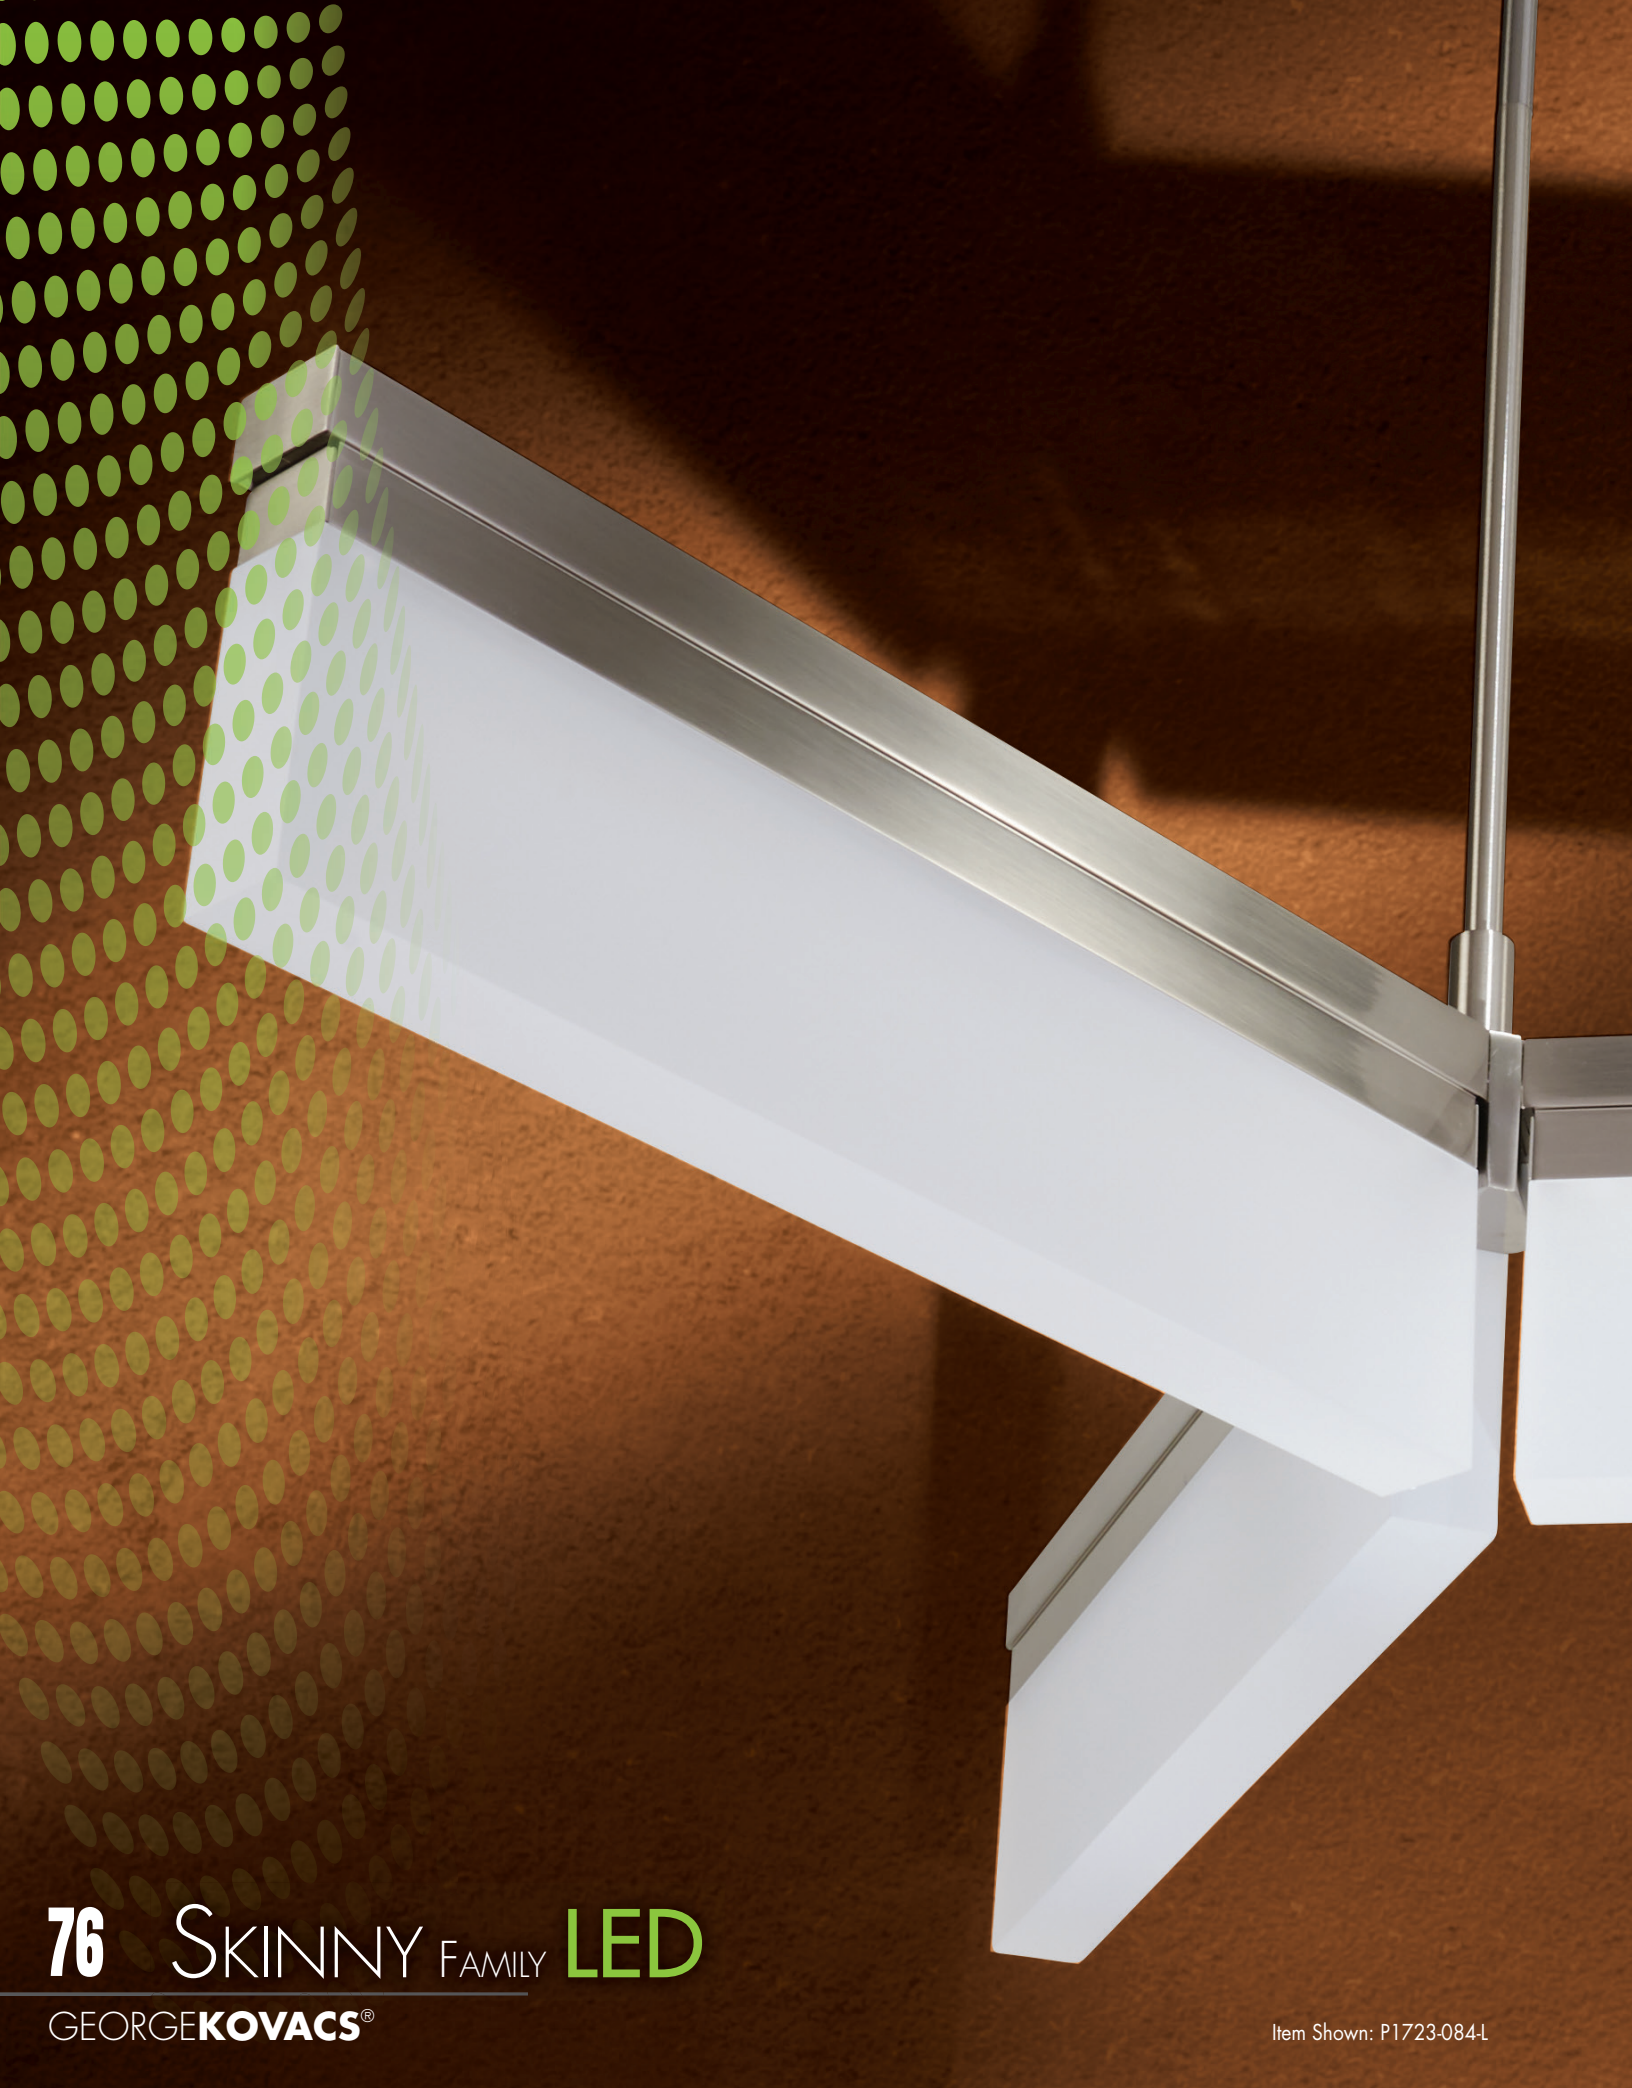

76 SKINNY FAMILY LED

GEORGE KOVACS®

Item Shown: P1723-084-L