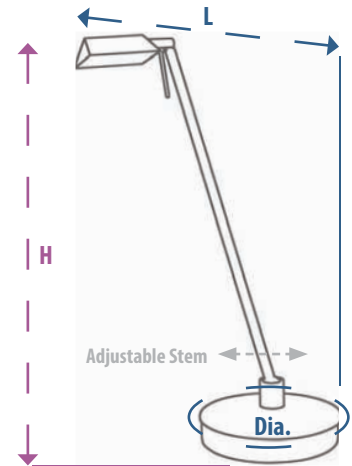

Adjustable Portable Lights

Measurements:
Dia. x H or L x W x H
Adjustable to # "L" # "H" Max.

Measurements:
W x H x Ext.
Adjustable to # "W" # "H" Max.