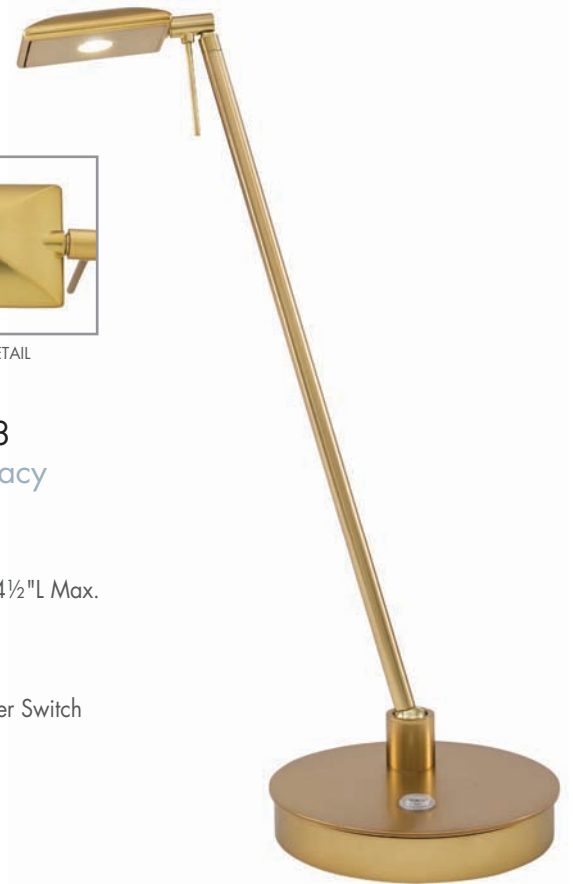

Item Shown: P4306-631

ALSO AVAILABLE:

**P4326-077**  
Chrome

**P4326-084**  
Brushed Nickel

SHADE DETAIL

**P4326-631**  
Chocolate Chrome

**P4326-647**  
Copper Bronze Patina

**P4326-248**  
**LED Pharmacy**  
Table Lamp  
Honey Gold  
6¼"Dia. 19"H  
Adjustable to 14½"L Max.  
8W **LED**  
442 Lumens  
Metal Shade  
On / Off Dimmer Switch