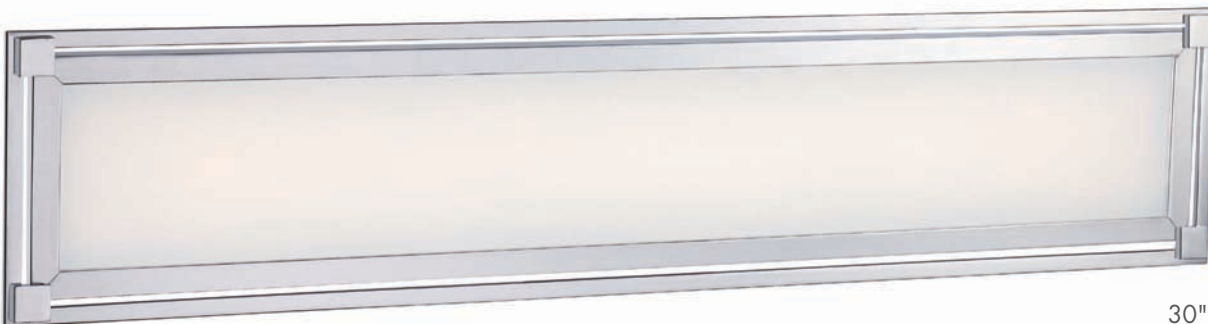

P1164-077-L
LED Bath
Chrome
30"W 6¼"H 1½"Ext.
42W LED
1674 Lumens
White Screen Printed Glass
CAN BE MOUNTED
VERTICALLY OR HORIZONTALLY
ADA

120

GEORGE KOVACS®

See Page 354-359 for Additional LED details.