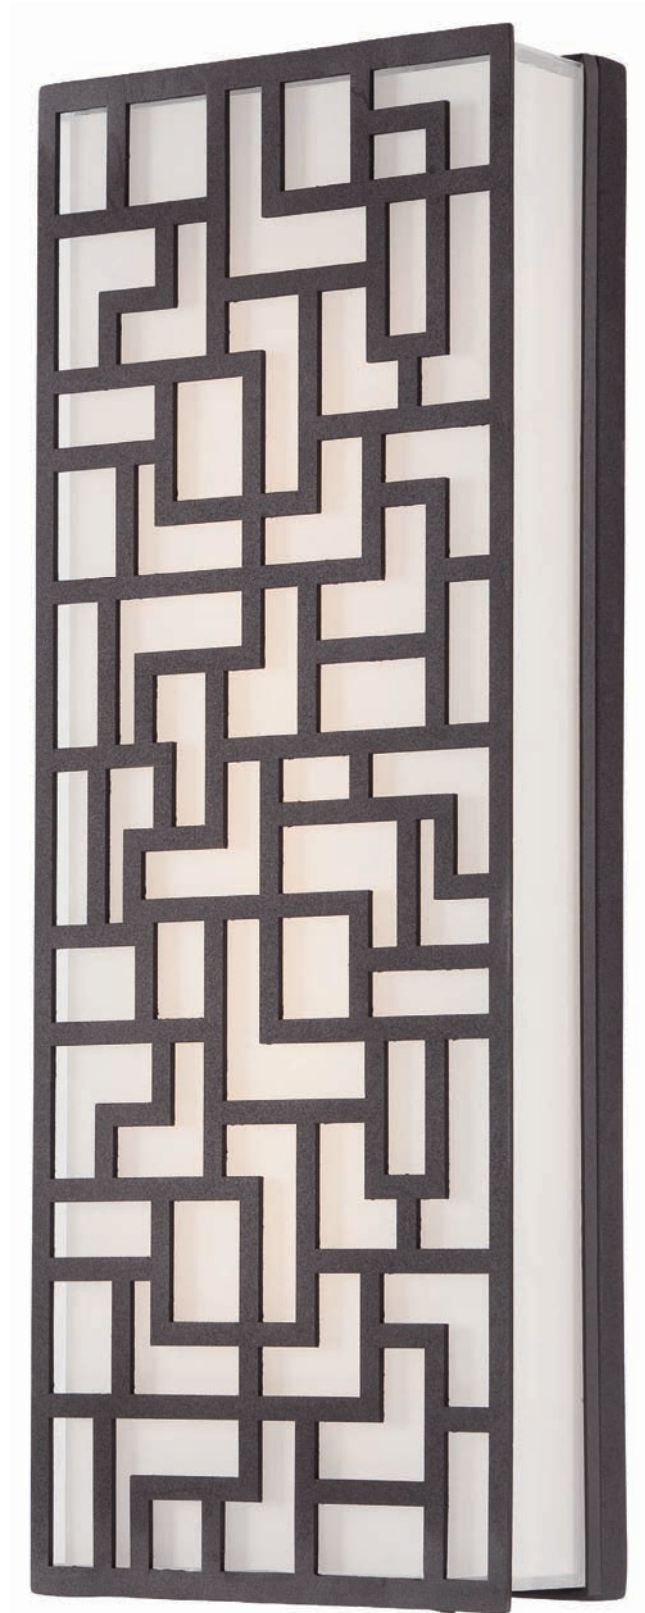

FOR WET LOCATION

See Page 354-359 for Additional LED details.

WWW.GEORGEKOVACS.COM