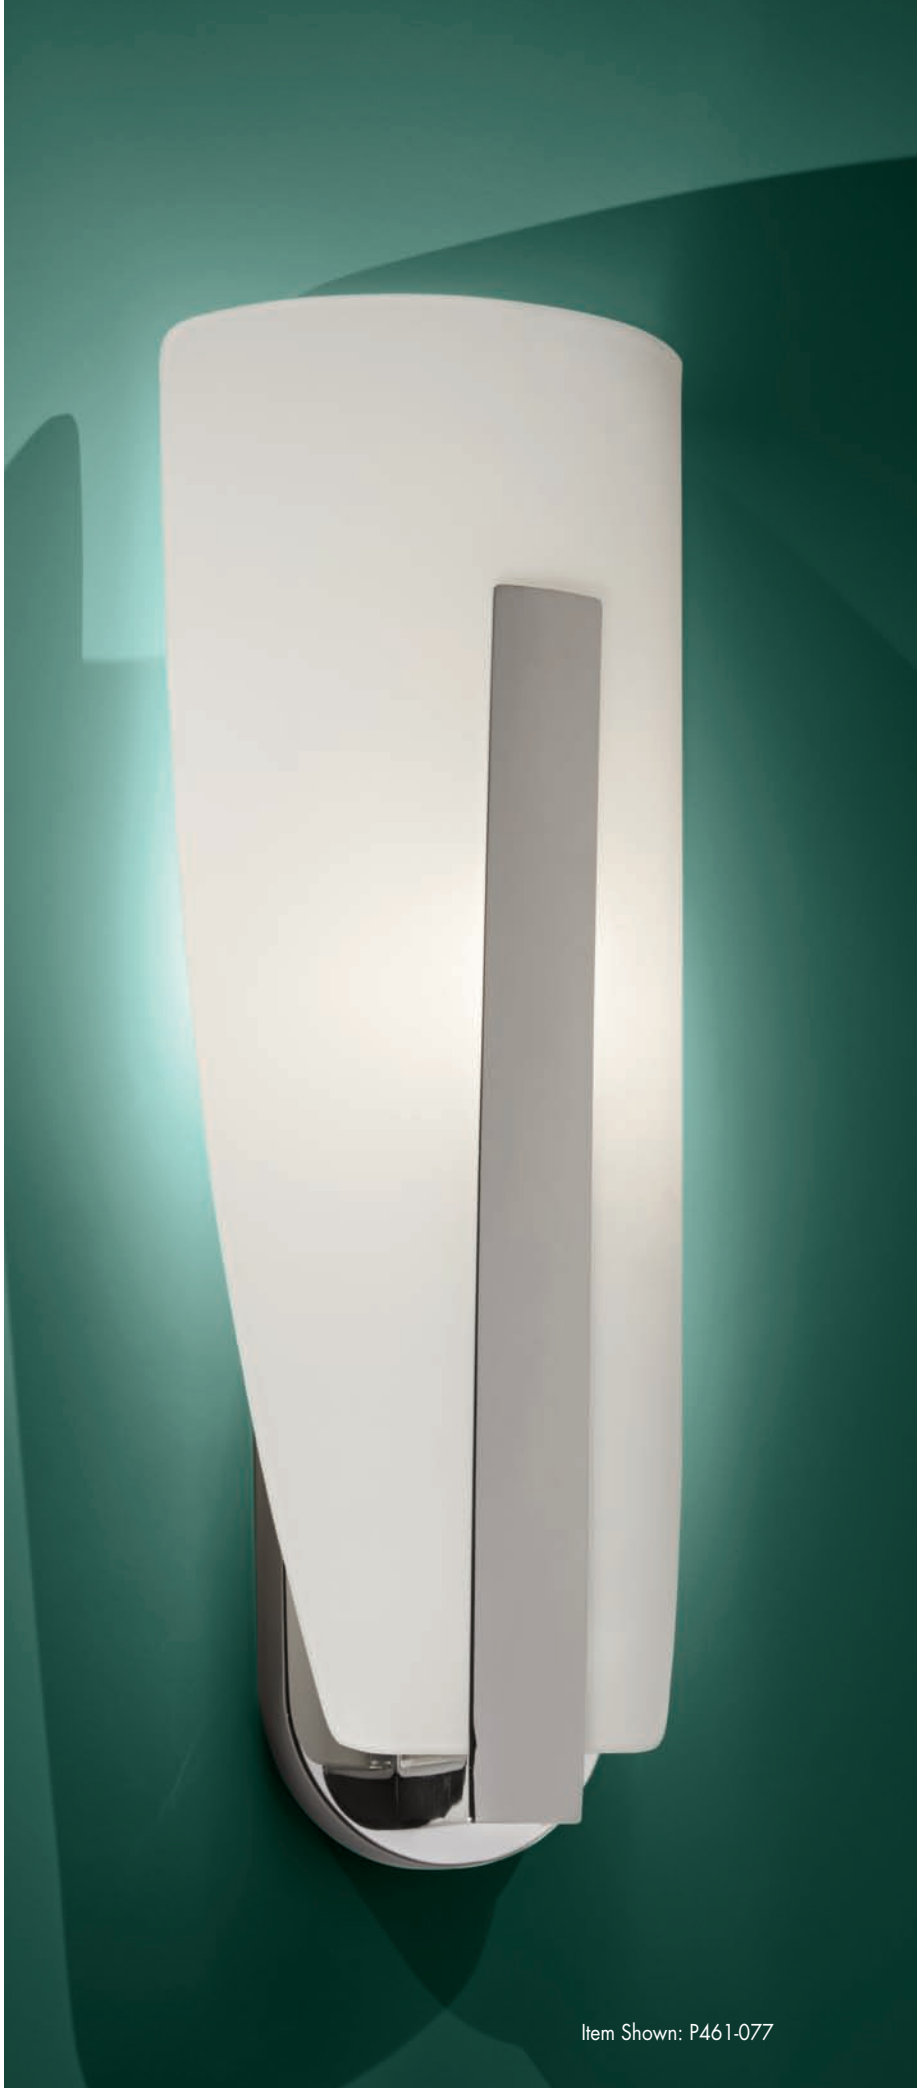

WALL SCONCES

P461-077

1 Light Wall Sconce

Chrome

7½"W 19¾"H 3¾"Ext.

1-100W Medium Base*

Etched White Glass

ADA