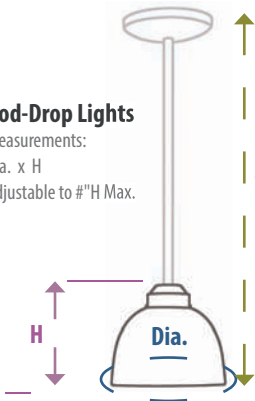

Rod-Drop Lights

Adjustable
Down-Rod and
Canopy

Measurements:
L x W x H