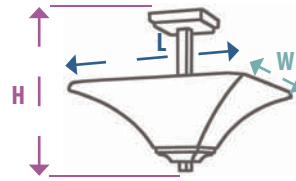

Ceiling Mount Lights

Measurements:
L x W x H