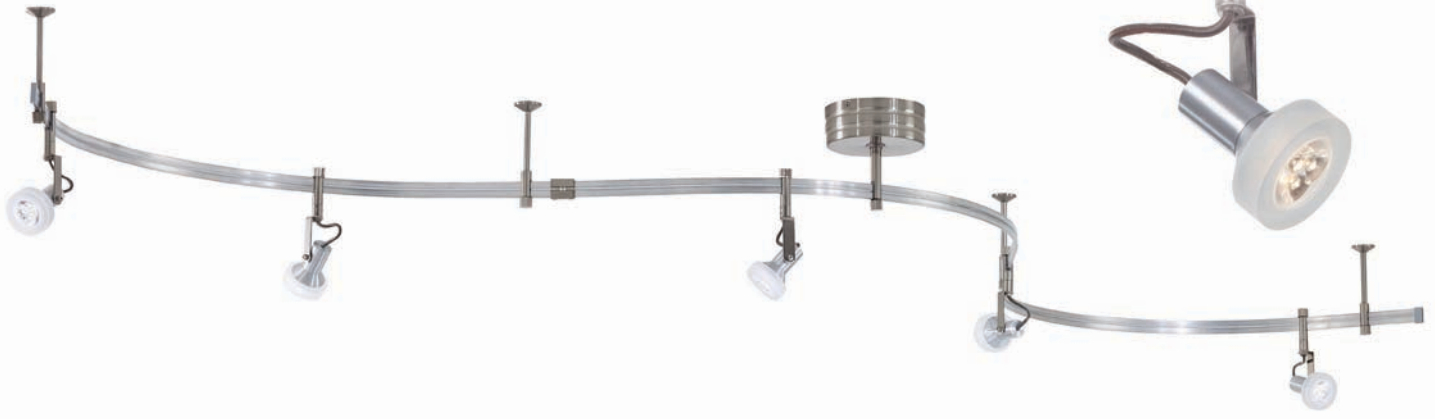

P4305-084

LED Accent Light Kit

Finish: Brushed Nickel
Transformer: 60W 12V Electronic (GKTF06L-084)
Heads: 5-3W LED 205 Lumens
Max. Rail Length: 10' (field cuttable & flexible)
Standoffs: Four 5 ¼"L (GKST1000-084)
Acrylic Shades: Frosted White

GKTH4305-084

LED Spot Head