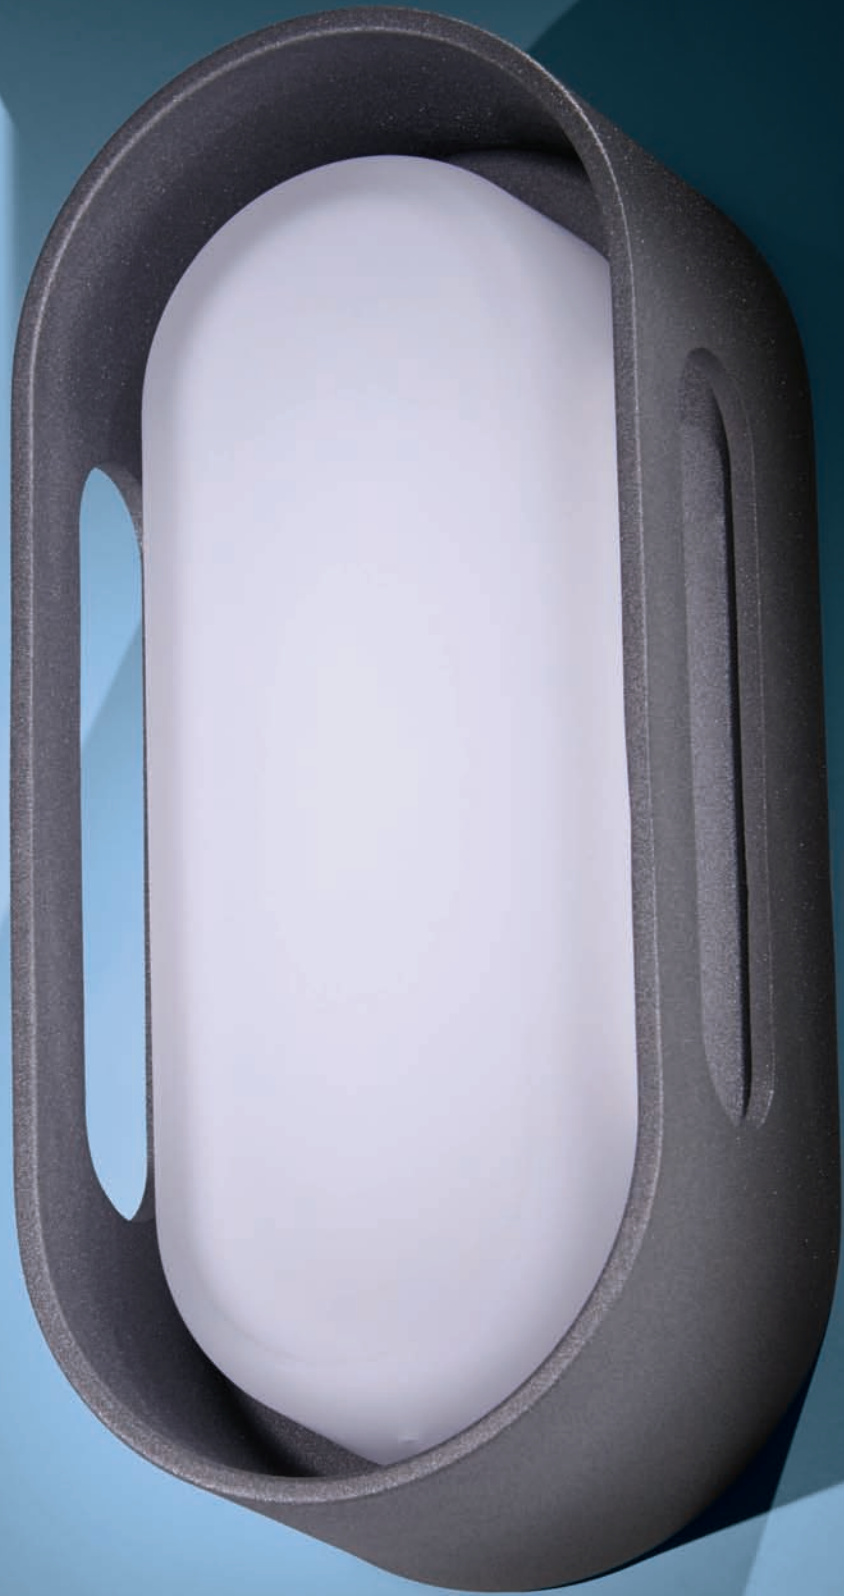

20 FLOATING OVAL FAMILY LED

GEORGEKOVACS®

Item Shown: P1281-295-L