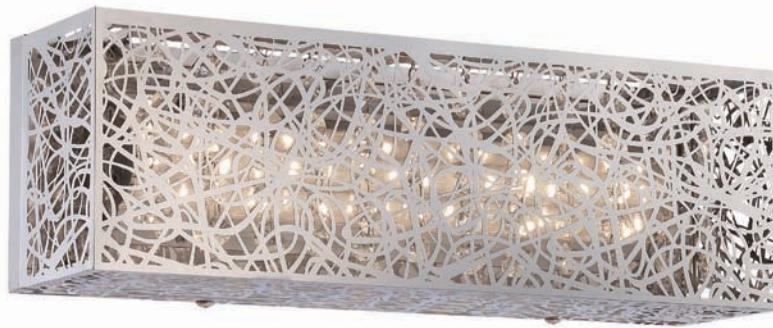

P6982-077-L
LED Bath
Chrome
15¾"W 5¼"H 4"Ext.
See page 85 for details.
ADA