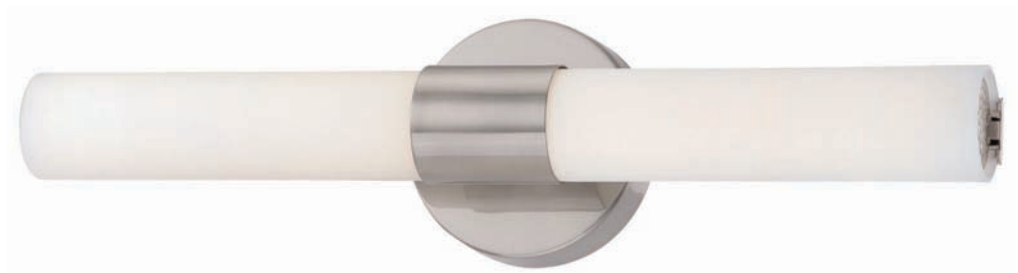

P5042-084-L
LED Bath
Brushed Nickel
21"W 5¼"H 4½"Ext.
20W **LED**
1254 Lumens
Etched Opal Glass
CAN BE MOUNTED
VERTICALLY OR HORIZONTALLY