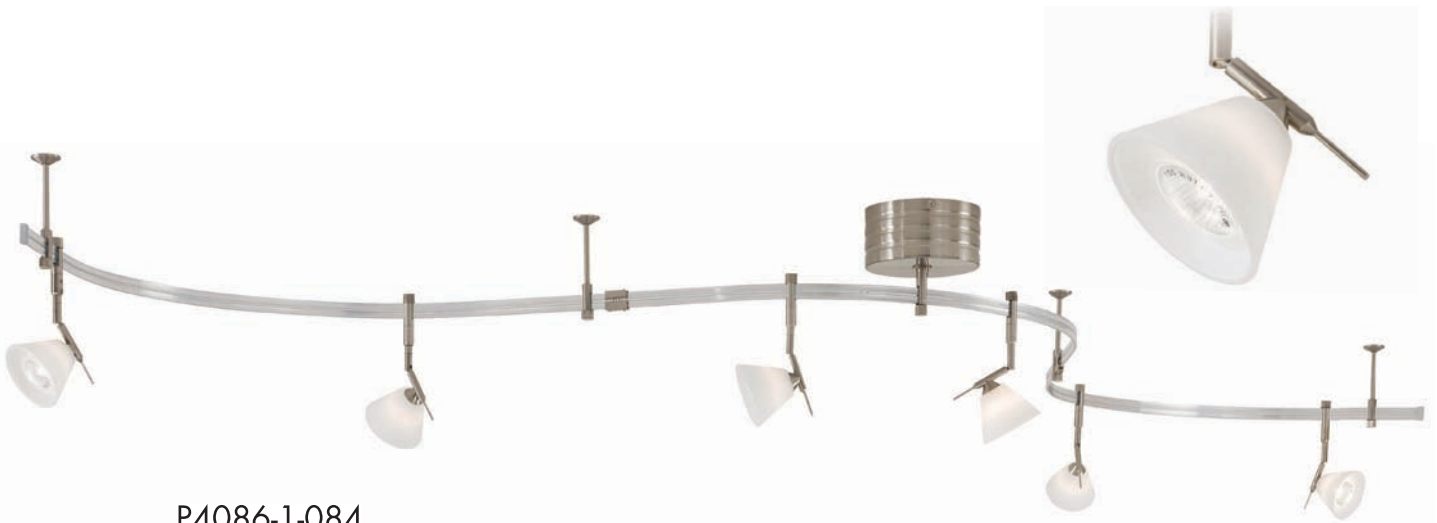

P4086-1-084

6-Light Monorail Kit

- Finish: Brushed Nickel
- Transformer: 300W 12V Electronic (GKTF02-1-084)
- Lamps: 6-35W MR-16
- Max. Rail Length: 10' (field cuttable & flexible)
- Standoffs: Four 5 1/4"L (GKST1000-084)
- Glass Shades: 6 White Acid Etched (GKSH2100)
- Track Head: 6 (PA4015-H-084)