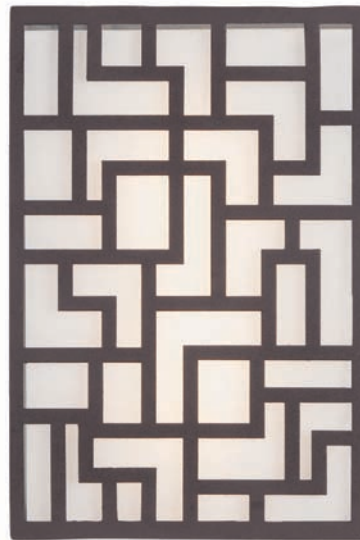

ALECIA'S NECKLACE™ FAMILY LED

Outdoor and Indoor

P1221-287-L
LED Wall Sconce

Sand Bronze
6"W 9"H 2¼"Ext.

15W LED
370 Lumens
Mitered White Glass

ADA