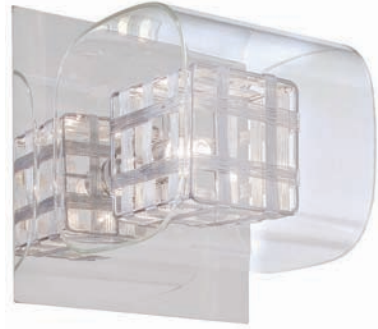

P5803-077
3 Light Bath
Chrome
26"W 4¾"H 6¼"Ext.
See page 189 for details.