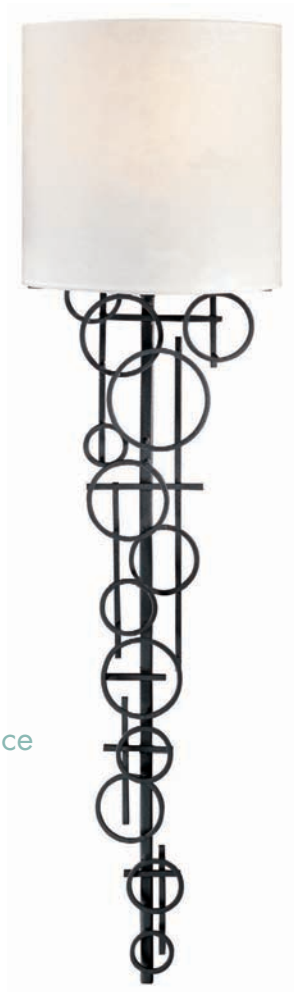

P5130-066
1 Light Wall Sconce
Black
8¼"W 30"H 5"Ext.
1-100W Medium Base*
Pearl Mist Glass