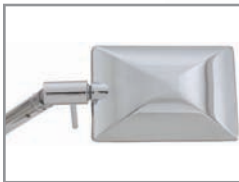

P4324-248

LED Pharmacy

Floor Lamp

Honey Gold

8 1/4" Dia. 50"H

Adjustable to 30 3/4" L Max.

8W **LED**

442 Lumens

Metal Shade

On / Off Dimmer Switch

ALSO AVAILABLE: