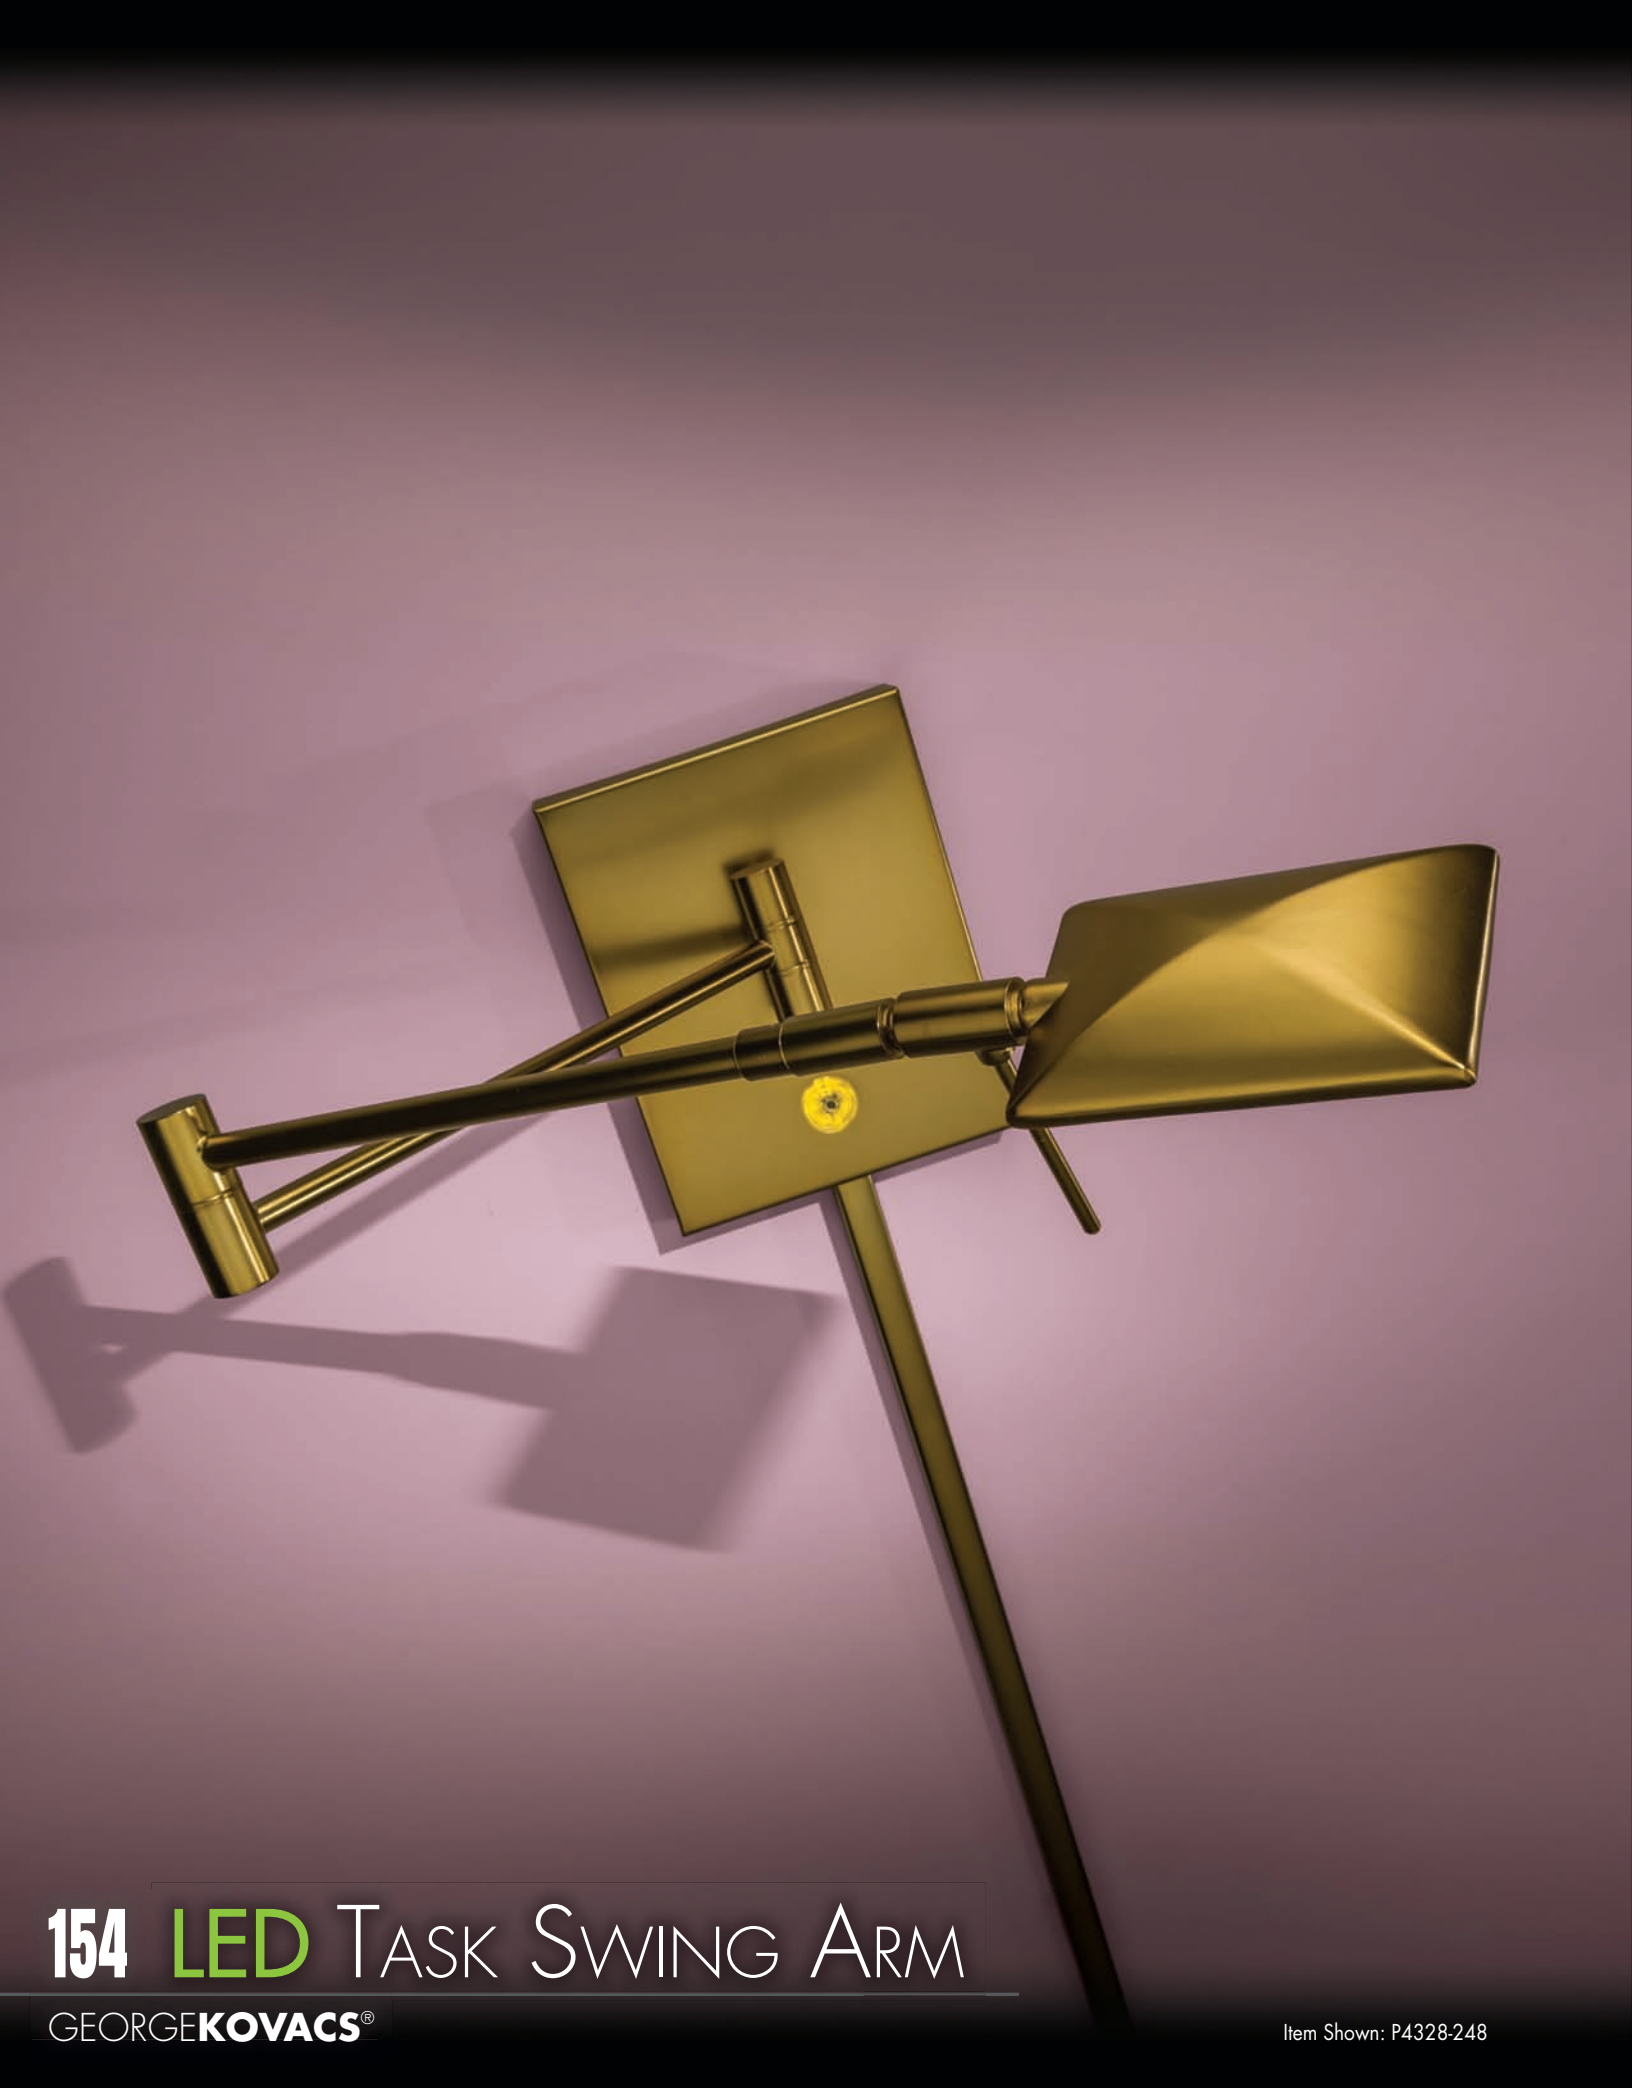

154 LED TASK SWING ARM

GEORGEKOVACS®

Item Shown: P4328-248