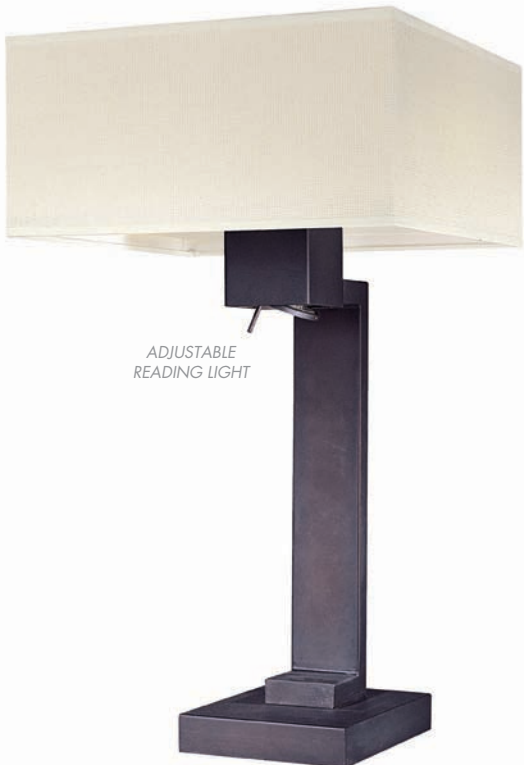

ADJUSTABLE READING LIGHT

P342-617
2+1 Light Table Lamp

Bronze
15"L 15"W 27"H
2-100W Medium Base*
+ 1-35W GU10 Halogen 120V
Downlight (Incl.)
Ivory Mokuba Fabric Shade
On / Off Switch

TITLE 20
CFL BULB(S) INCL.