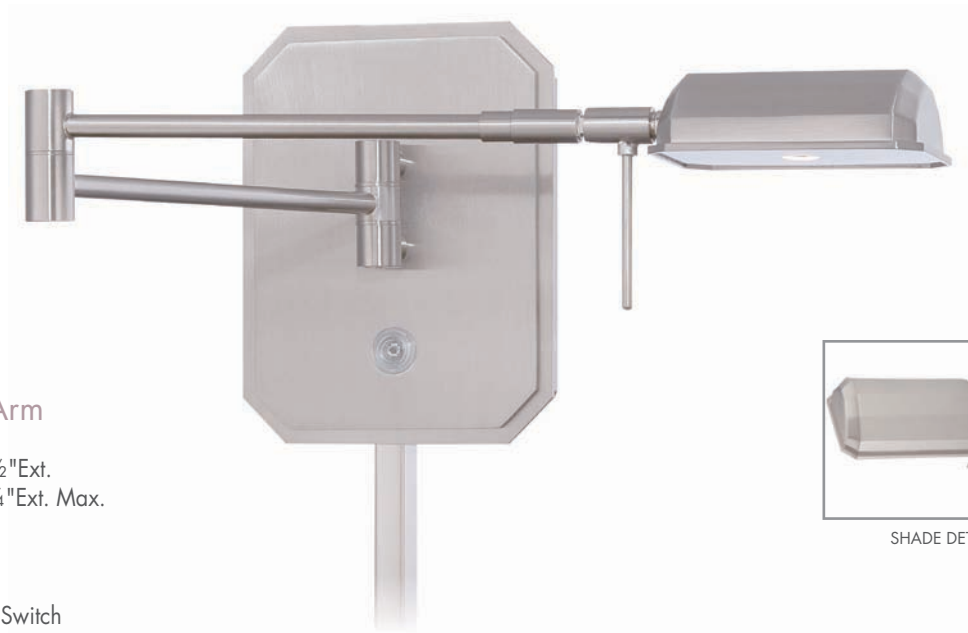

SHADE DETAIL

P4348-084

LED Swing Arm

Brushed Nickel

14¼"W 7"H 3½"Ext.

Adjustable to 24¼"Ext. Max.

8W **LED**

467 Lumens

Metal Shade

On / Off Dimmer Switch

Convertible to Pin-Up

SHADE DETAIL