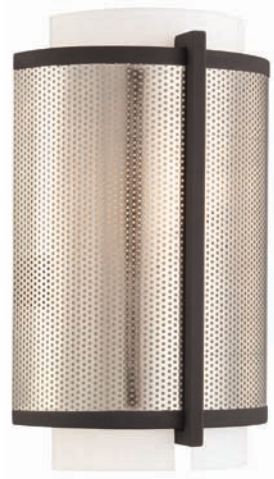

## 1 Light Wall Sconce

Bronze with Brushed Nickel  
7"W 12"H 4"Ext.

See page 206 for details.

ADA

P970-647