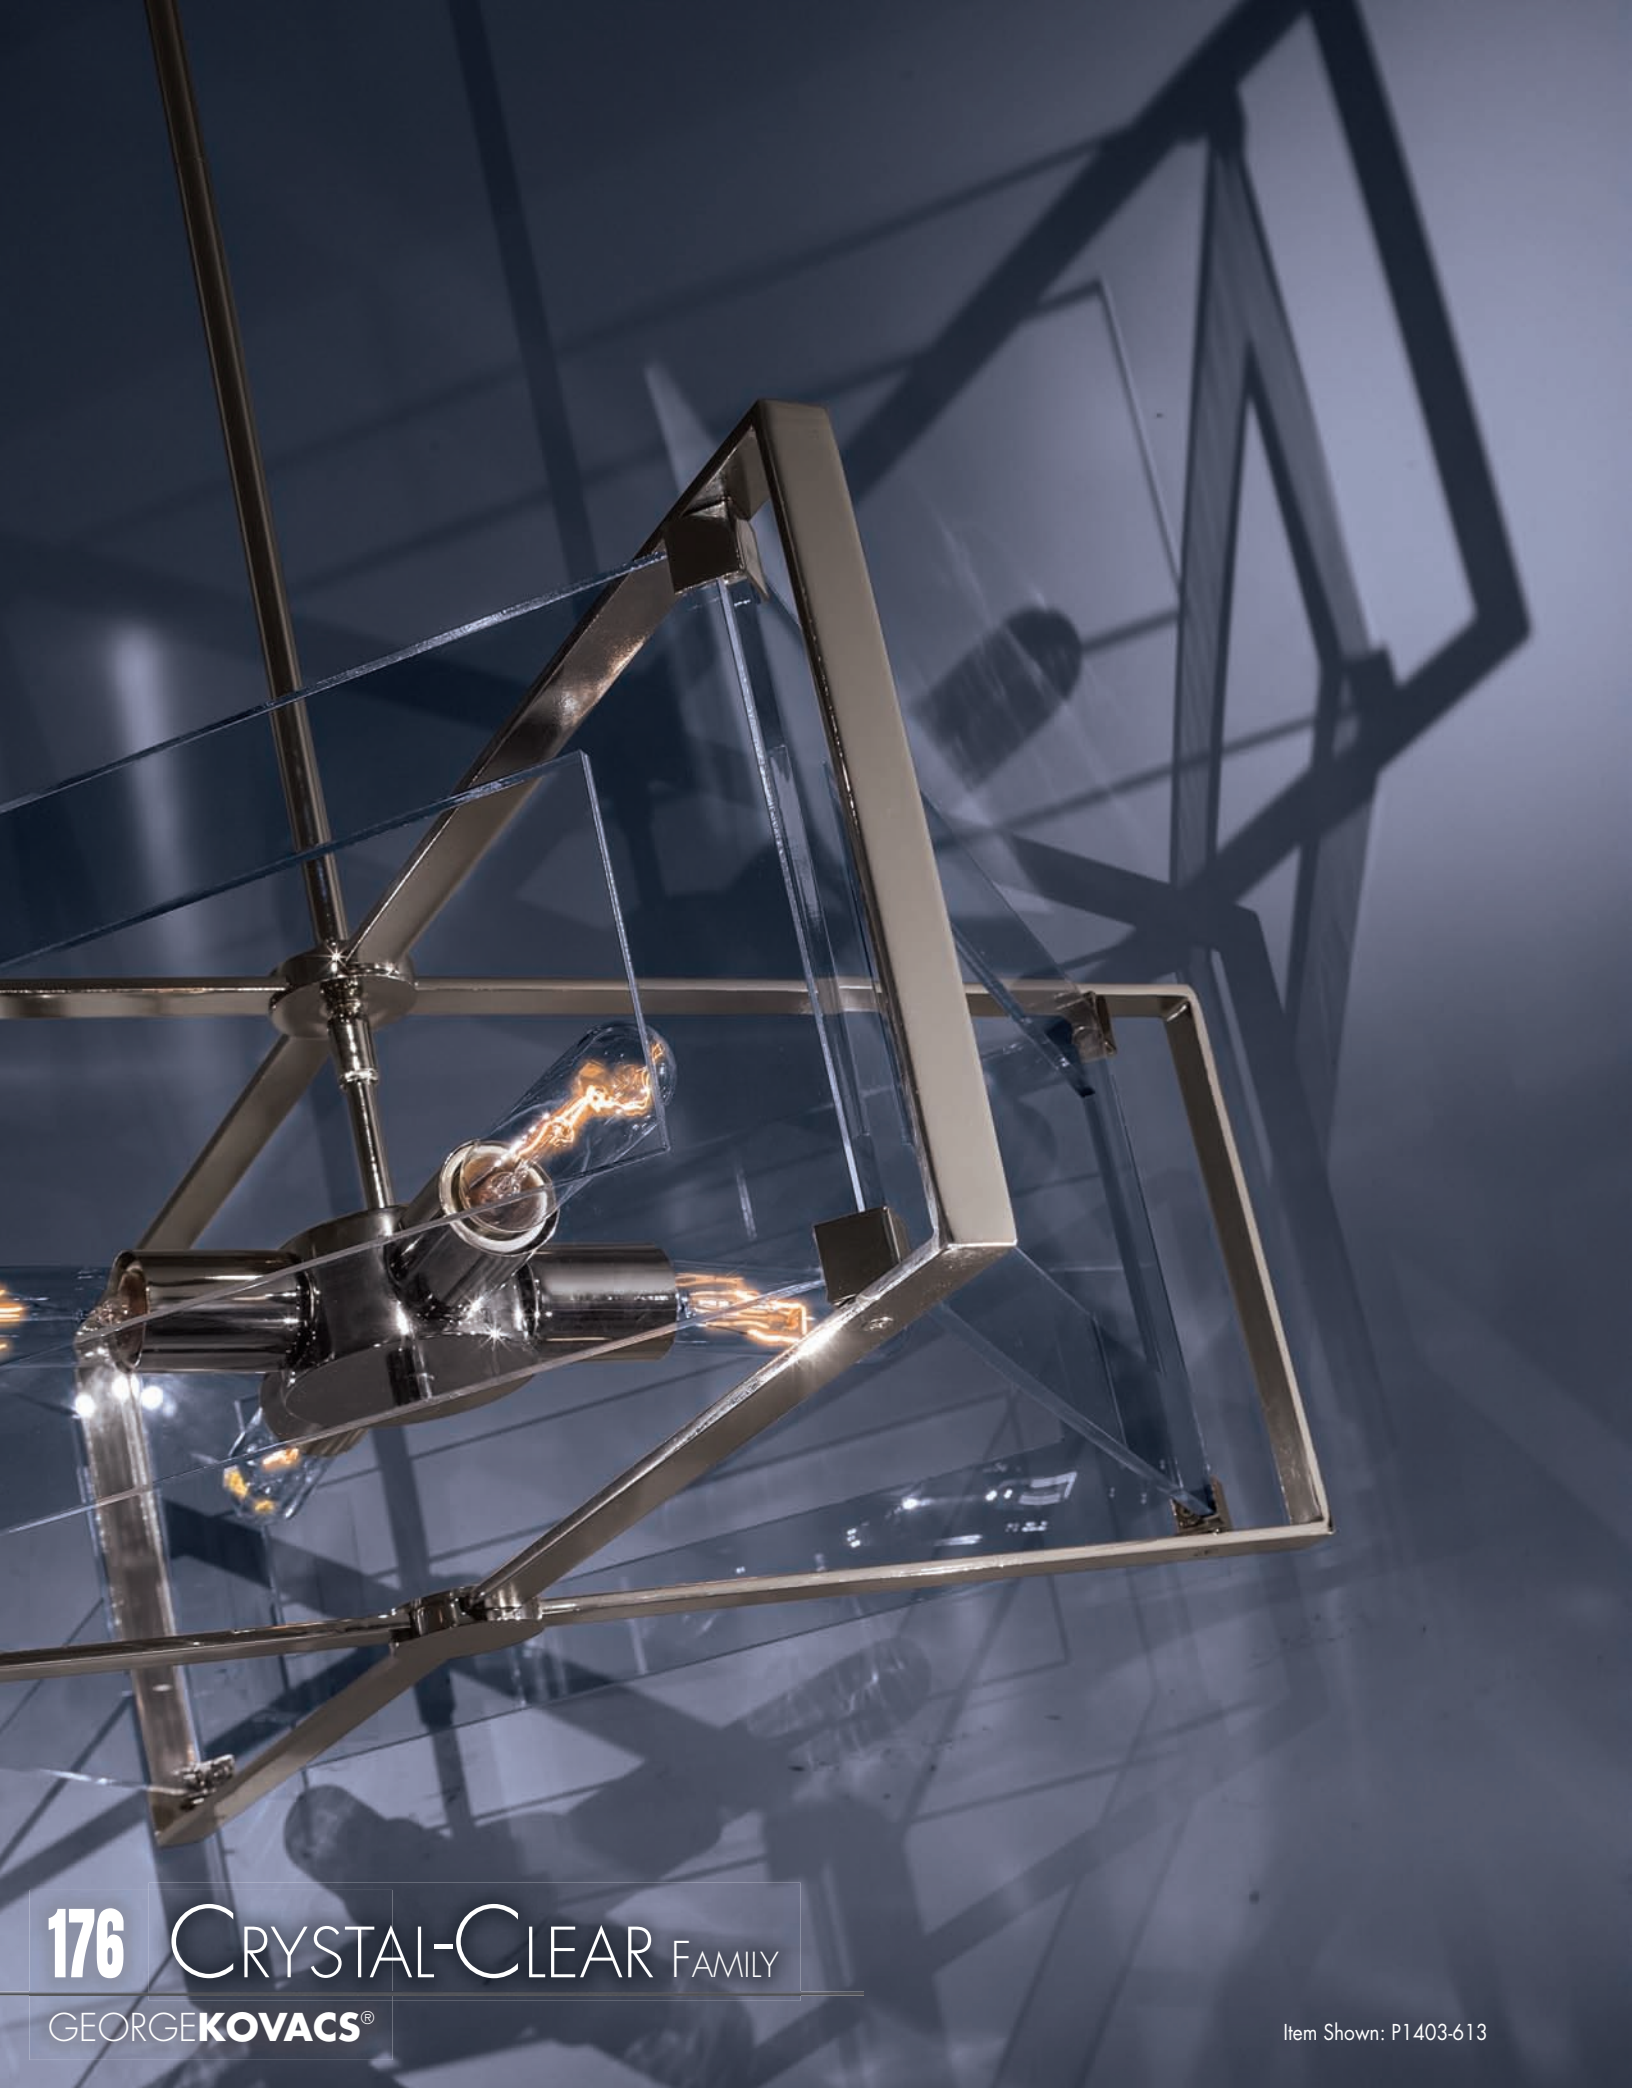

176 CRYSTAL-CLEAR FAMILY

GEORGE KOVACS®

Item Shown: P1403-613