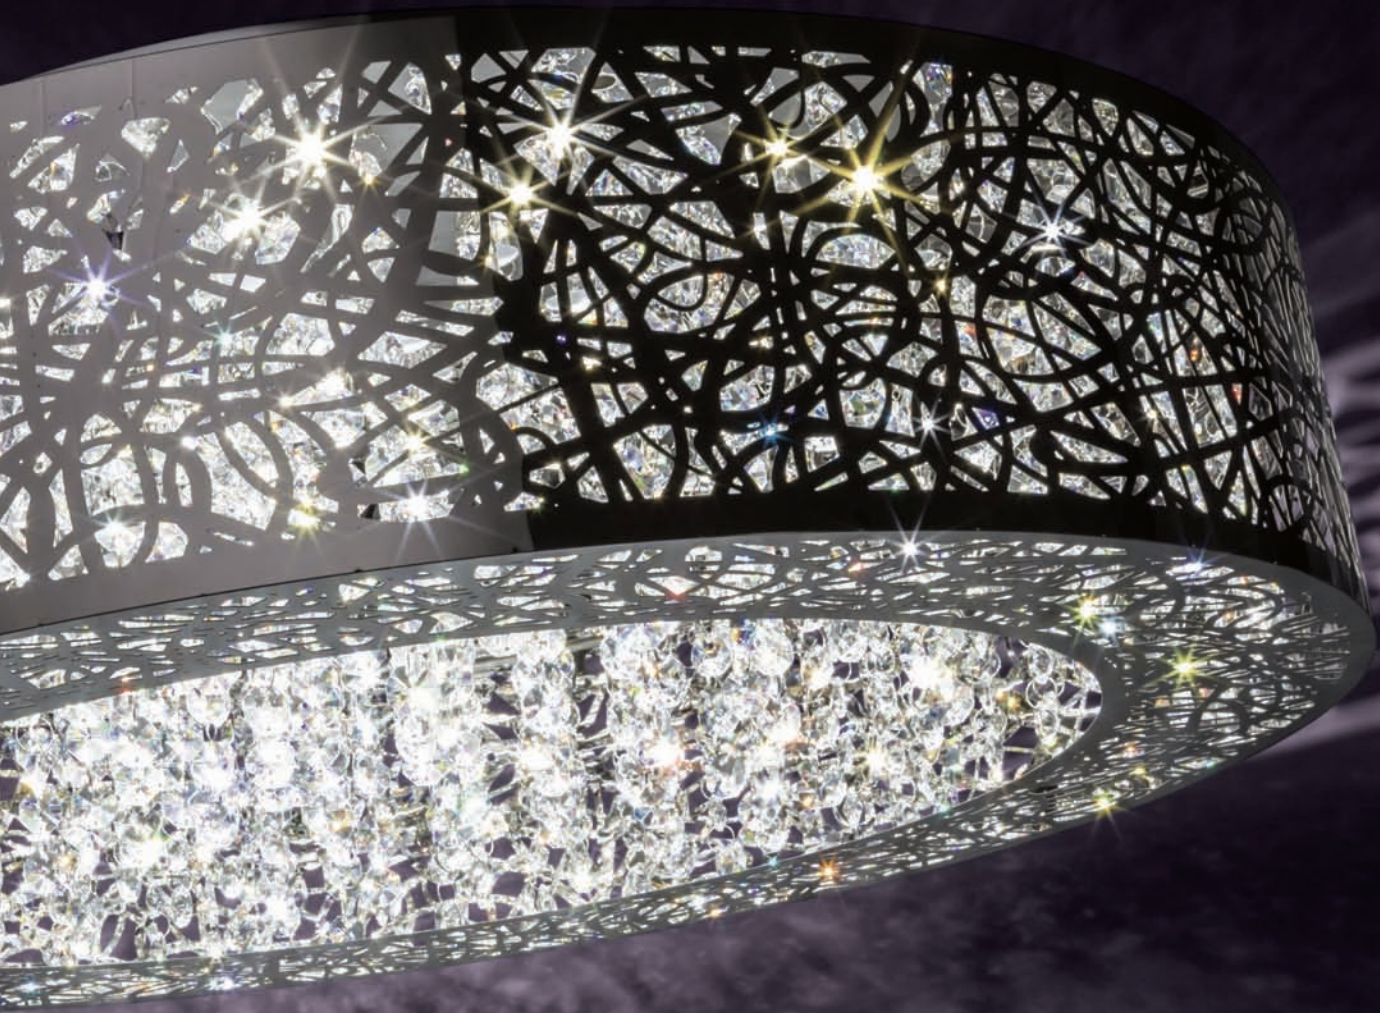

Like peering through a hedge and into the light, Hedge provides a stylish LED illumination, lending itself to a multitude of modern design aesthetics. Ethereal in its tranquil and serene sense of illumination, perfectly aligned with its organic name.

HIDDEN GEMS FAMILY **LED** 81

Item Shown: P981-077-L

GEORGEKOVACS®

**P983-077-L**  
**LED Chandelier**  
 Chrome  
 26¾"Dia. 6¾"H  
 Ceiling Drop: 16" - 52"H Max.  
 40W LED  
 933 Lumens  
 Laser-cut Metal Shades  
 with Crystal Necklace Droplets