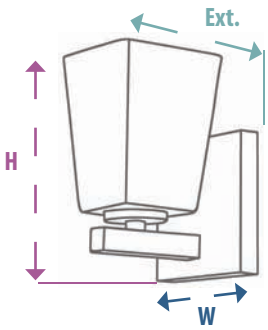

MEASUREMENTS SPECIFICATIONS

Wall Mounted Lights

Measurements:
W x H x Ext.