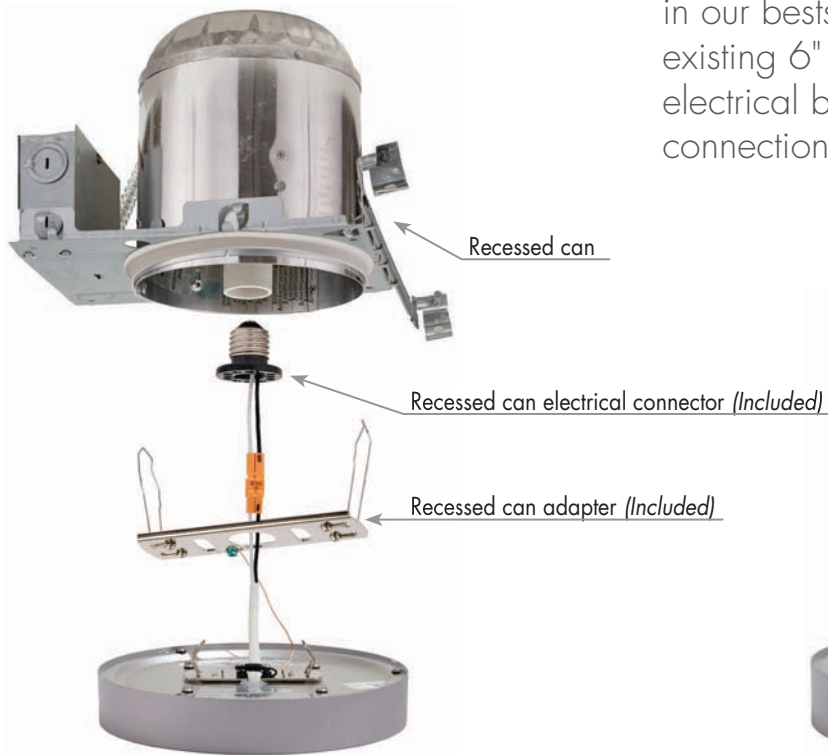

# LED FLUSH MOUNTS

Decorative LED flush mounted lighting available in our bestselling finishes. Easy installation for existing 6" recessed lighting cans or 4" standard electrical boxes. Each light is supplied with connection hardware for both applications.