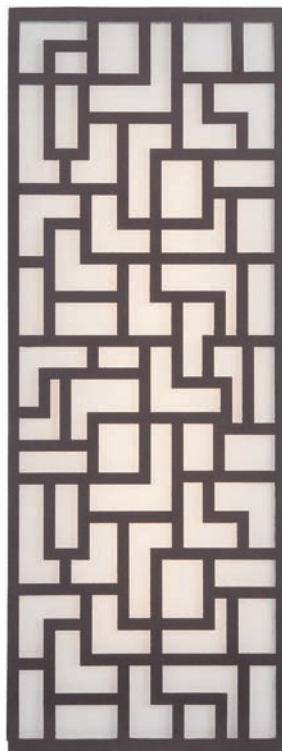

LED

GEORGE KOVACS®

Item Shown: P1222-287-L

Inspired by designer Alecia Wesner's very own jewelry creations, Alecia's Necklace™ indoor/outdoor wall sconce series combines a mid-century modern aesthetic with the spectacular energy efficiency of LED illumination. Perfect geometry is emphasized through a Mitered White glass shade enhancing the glowing contrast with the design's Sand Bronze finish.