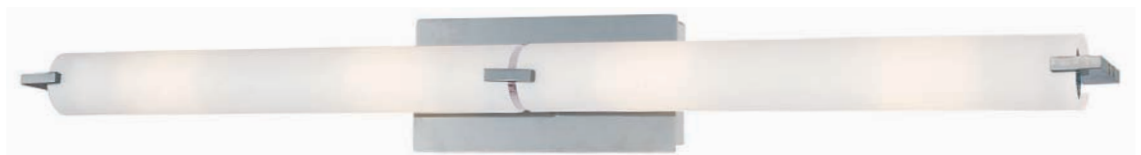

Note: A 4" clearance is required for re-lamping the P5044