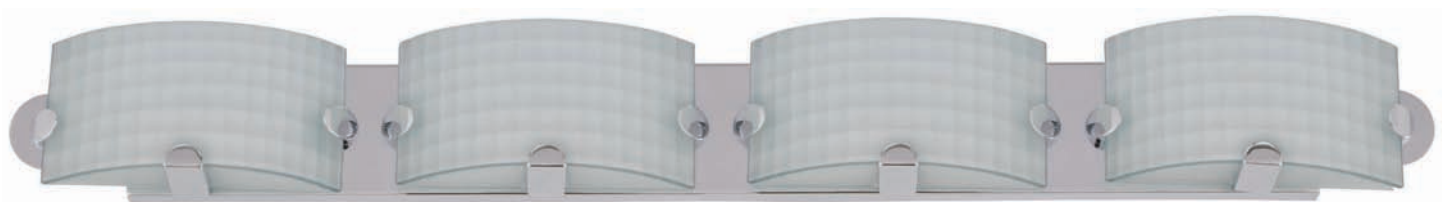

P5253-077

3 Light Bath

Chrome
32"W 4¾"H 3¾"Ext.
3-60W G16½ Candelabra Base*
Etched Glass
Etched Glass Diffuser

ADA

P5254-077

4 Light Bath

Chrome
42¼"W 4¾"H 3¾"Ext.
4-60W G16½ Candelabra Base*
Etched Glass
Etched Glass Diffuser

ADA

* Recommended Bulb(s).