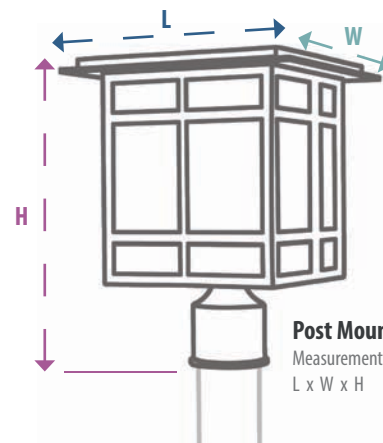

Post Mount Lights

Post Mount Lights

Measurements:
L x W x H