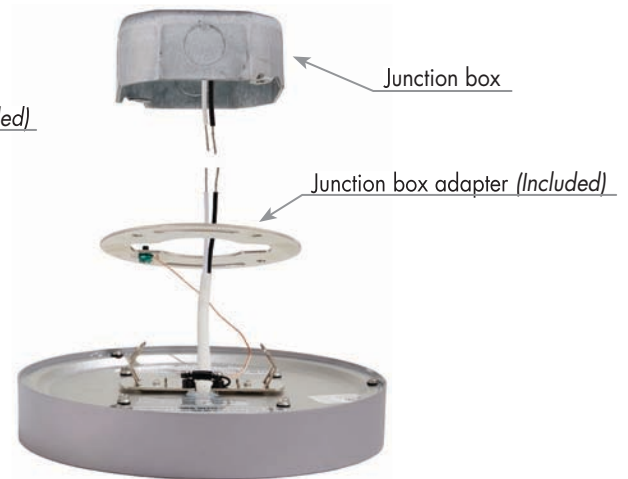

Typical Electrical Box Installation

Item Shown: P841-609-L

P840-647B-L

LED Flush Mount

Painted Copper Bronze Patina
6" Dia. 1"H
12W LED
514 Lumens
Etched White Glass

ALSO AVAILABLE:

P840-609-L
Silver

P840-044-L
White

P841-044-L

LED Flush Mount

White
8" Dia. 1"H
17W LED
787 Lumens
Etched White Glass

ALSO AVAILABLE:

P841-609-L
Silver

P841-647B-L
Painted Copper
Bronze Patina