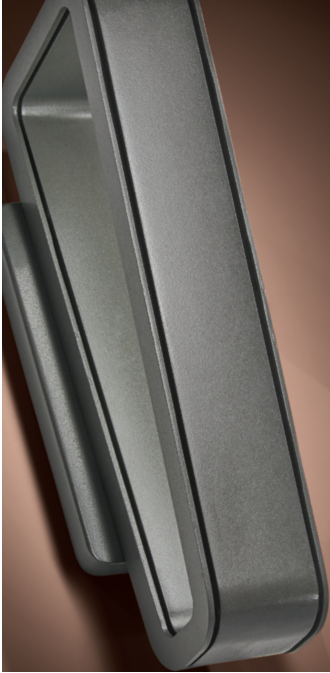

Dramatic sophistication is the keystone of the Pediment collection. Sleek angles are emphasized through the warm wash of projected LED illumination. Pediment is sure to add a unique dynamic to both interior and exterior spaces.