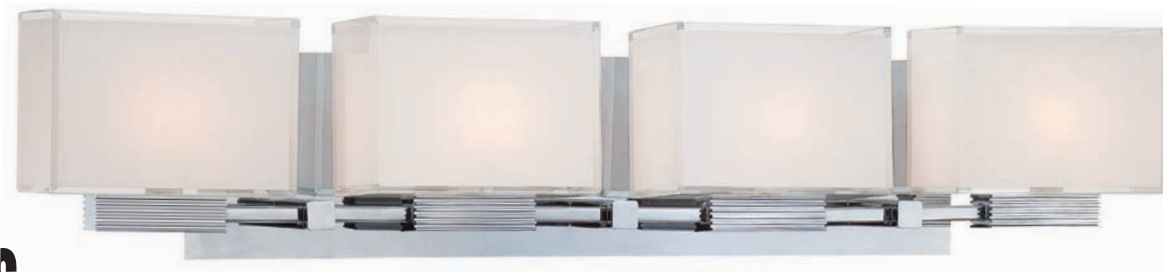

P5213-077

3 Light Bath

Chrome

21½"W 5¾"H 5¼"Ext.

See page 211 for details.

P5214-077

4 Light Bath

Chrome

29½"W 5¾"H 5¼"Ext.

See page 211 for details.