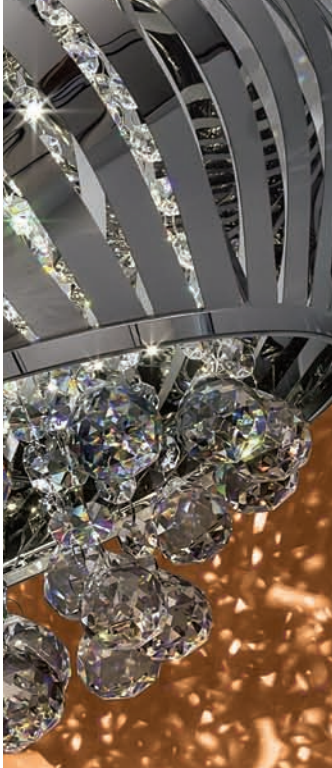

P1314-077-L

LED Pendant

Chrome
18¾" Dia. 13½"H
Ceiling Drop: 21½" - 57½"H Max.
40W LED
1662 Lumens
Metal Shade
with Crystal Accents

Layered Chrome

straps reveal an

incredible LED

pendant dripping

with interior

glittering crystals.

This series provides

a subtle glamour to

any interior.

P1313-077-L

LED Pendant

Chrome
19" Dia. 11"H
Ceiling Drop: 19" - 55"H Max.
40W LED
1439 Lumens
Metal Shade
with Crystal Accents