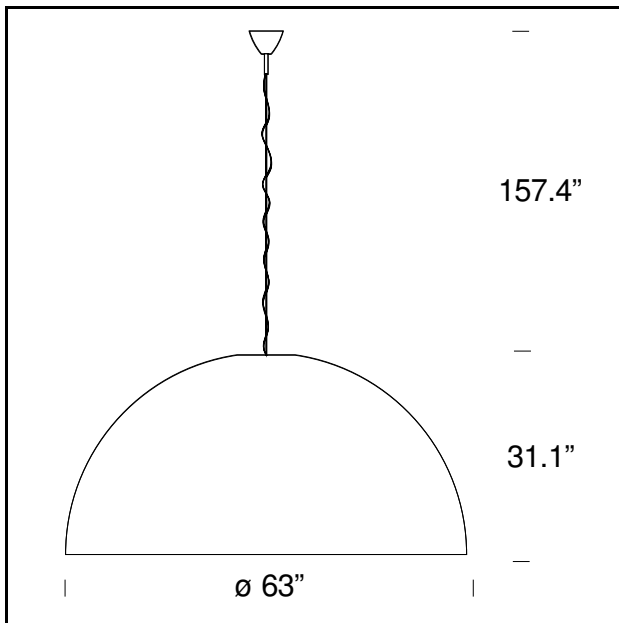

**MODEL NAME:** Avico

**CODE:** UL5561/0..

**DIMENSION:**  $\varnothing 47.2'' \times 22.2'' + 157.4''$

**MATERIALS:** Polyethylene, metal

**COLORS**

● Black

○ White

**LIGHTING SOURCE:** 3×100W (HA) T10 Medium E26/27 H

**POWER CORD:** Black

**CERTIFICATIONS AND SYMBOLS:**

**MODEL NAME:** Avico

**CODE:** UL5561..

**DIMENSION:**  $\varnothing$  63.0"  $\times$  31.1" + 157.4"

**MATERIALS:** Polyethylene, metal