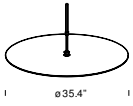

ACCESSORIES

CLOSING PLUG CODE - 5562/0

This model fits an optional methacrylate cover with telescopic stem and securing plug. For UL5561/0..