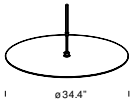

**POWER CORD:** Black

**CERTIFICATIONS AND SYMBOLS:**

**MODEL NAME:** Avico

**CODE:** UL5561..

**DIMENSION:**  $\varnothing$  63.0"  $\times$  31.1" + 157.4"

**MATERIALS:** Polyethylene, metal

### **CLOSING PLUG CODE - 5562/0**

This model fits an optional methacrylate cover with telescopic stem and securing plug. For UL5561/0..