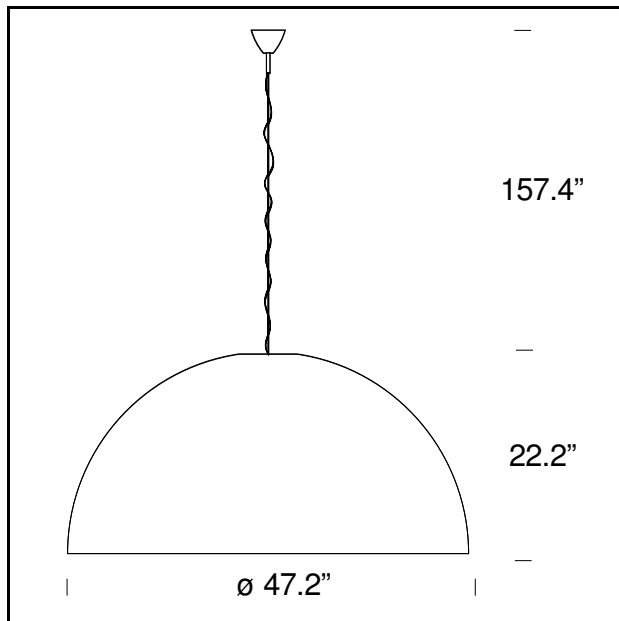

# AVICO

2006

Big-impact suspension lamp, spectacular thanks to its large sizes, available in 120 and 160 centimetre diameters. Polyethylene diffuser in white, black and, on request, also in silver and gold. White inside for all versions. Also available in an outdoor version. A lower disc that covers and hides the light sources is sold as an accessory.

**MODEL NAME:** Avico

**CODE:** UL5561/0..

**DIMENSION:**  $\varnothing 47.2'' \times 22.2'' + 157.4''$

**MATERIALS:** Polyethylene, metal

**COLORS**

● Black

○ White

**LIGHTING SOURCE:** 3×100W (HA) T10 Medium E26/27 H

**POWER CORD:** Black

**CERTIFICATIONS AND SYMBOLS:**

**MODEL NAME:** Avico

**CODE:** UL5561..

**DIMENSION:**  $\varnothing$  63.0"  $\times$  31.1" + 157.4"

**MATERIALS:** Polyethylene, metal