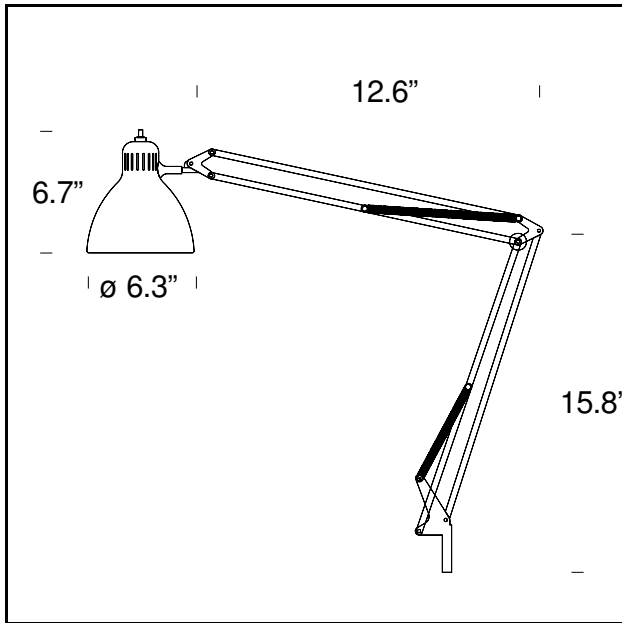

RELATED PRODUCTS

NASKA 1, NASKETTA

Table Lamp

TECHNICAL SHEET

A family of table, floor and wall lamps fitted with arms that can be moved in all directions. Base and stem in steel. Parabola in aluminum. All painted white BI (RAL 9003 matt), black NO (RAL 9005 matt) or chromed CR. Black power cable and plug.

MODEL NAME: Naska 1

CODE: U8000...+8103..

DIMENSION: 19.7"x19.7" / \varnothing 6.3"x 6.7"

MATERIALS: Metal

COLORS

● Black - RAL Code: RAL 9005 Matt

○ White

LIGHTING SOURCE: 1x60W (IN/FL/LED) E26

PLUG: Black

POWER CORD: Black

MODEL NAME: Naska 1

CODE: U80001.+8013..

DIMENSION: 12.6" x 15.8" / $\varnothing 6.3"$ x 6.7"

MATERIALS: Metal

COLORS

● Black - RAL Code: RAL 9005 Matt