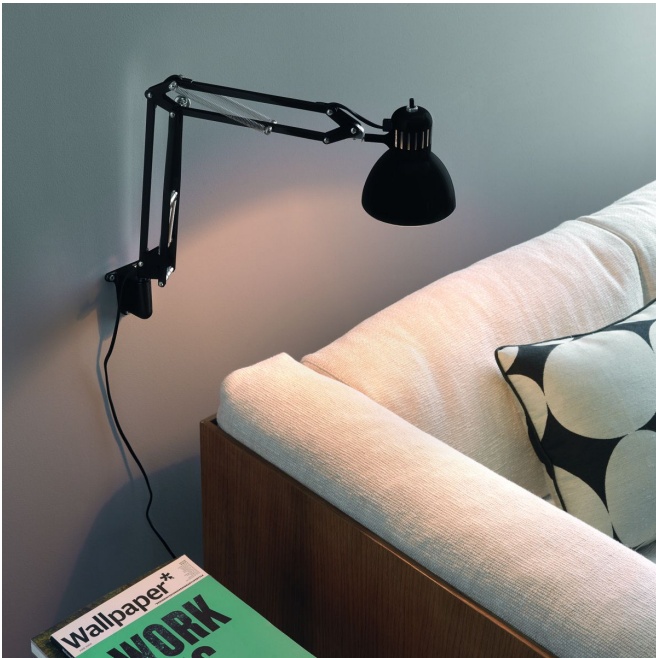

NASKA 1, NASKETTA

Historical Archive, 1933

The Naska family of lamps is a classic from 1933. Simple and functional, with a revolving, adjustable arm, it is available in three different versions – table, floor and wall.

RELATED PRODUCTS

NASKA 1, NASKETTA

Table Lamp

TECHNICAL SHEET

A family of table, floor and wall lamps fitted with arms that can be moved in all directions. Base and stem in steel. Parabola in aluminum. All painted white BI (RAL 9003 matt), black NO (RAL 9005 matt) or chromed CR. Black power cable and plug.