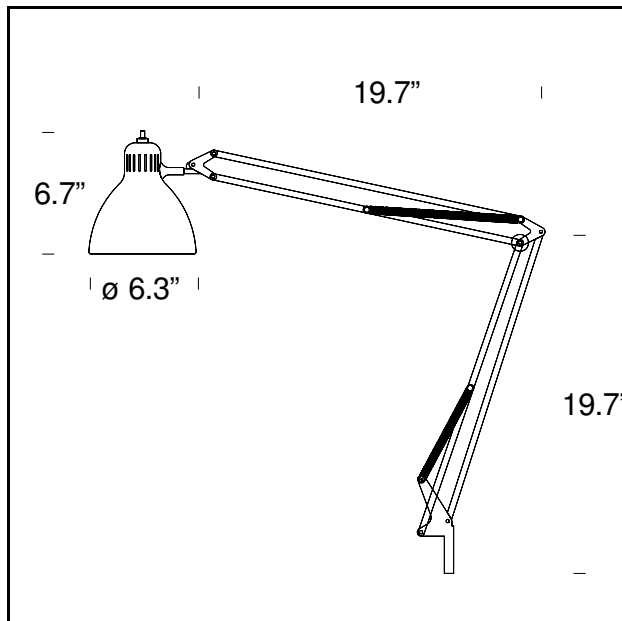

RELATED PRODUCTS

NASKA 1, NASKETTA

Table Lamp

TECHNICAL SHEET

A family of table, floor and wall lamps fitted with arms that can be moved in all directions. Base and stem in steel. Parabola in aluminum. All painted white BI (RAL 9003 matt), black NO (RAL 9005 matt) or chromed CR. Black power cable and plug.

MODEL NAME: Naska 1

CODE: U8000...+8103..

DIMENSION: 19.7"x19.7" / \varnothing 6.3"x 6.7"

MATERIALS: Metal

COLORS

● Black - RAL Code: RAL 9005 Matt

○ White

LIGHTING SOURCE: 1x60W (IN/FL/LED) E26

PLUG: Black

POWER CORD: Black

MODEL NAME: Naska 1

CODE: U80001.+8013..

DIMENSION: 12.6" x 15.8" / $\varnothing 6.3"$ x 6.7"

MATERIALS: Metal

COLORS

● Black - RAL Code: RAL 9005 Matt