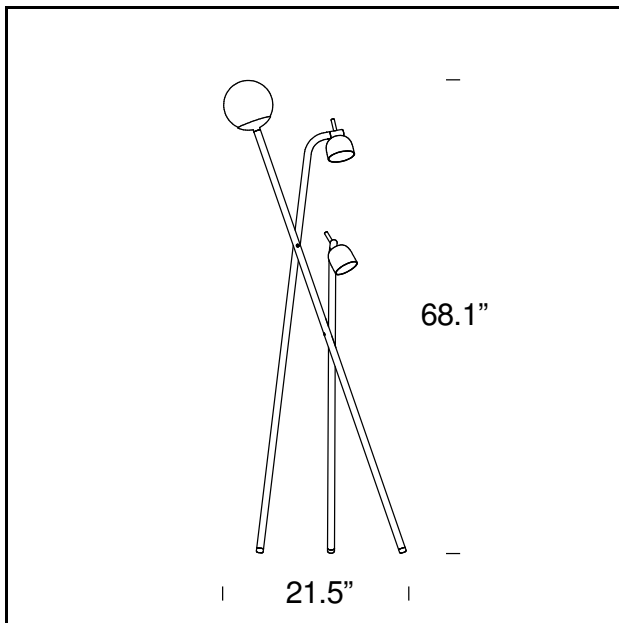

# TRIPOD

Front Design, 2017

Slender, elegant and extremely long legs give this floor lamp a sense of lightness, yet also of great stability. Like the ancient Greek tripod, a symbol of hospitality, the end of each support is fitted with a Led light source with different forms and functions: the longest leg has a sphere in white frosted glass that produces a diffused ambient light, while the other two have adjustable spotlights for a direct and concentrated light. The structure is kept simple thanks to the cable organizing system, which runs inside the tubular legs. The lamp comes with black frame and brass-coated fixtures, which lend the lamp a precious elegance.

## TECHNICAL SHEET

**MODEL NAME:** Tripod

**CODE:** U4398N

**DIMENSION:** 21.5" × 68.1"

**MATERIALS:** Metal, glass

**LIGHTING SOURCE:** 1×105W LED E27 +2×7W GU10

Subject to technical modifications and modifications to content