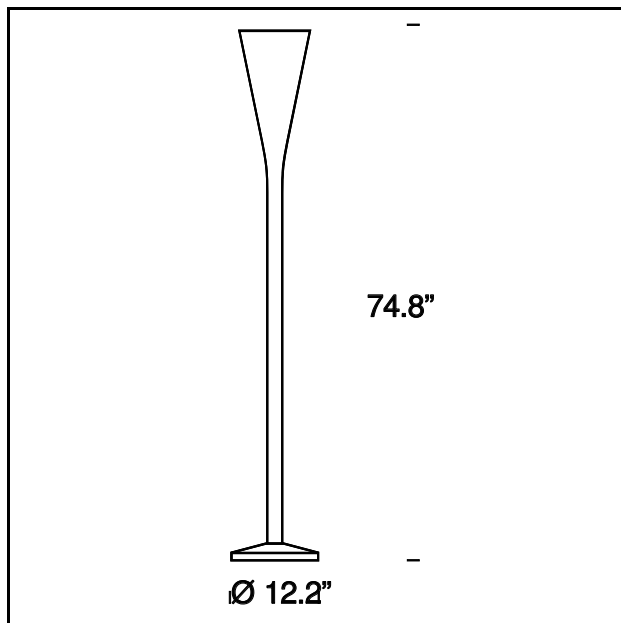

LUMINATOR

Pietro Chiesa, 1933

A lamp with such a modern personality that its date of birth is hard to believe. A long, narrow stem opens in an upward swoop to catch an upturned cone that hides the light source. Luminator was the first example on the market of an indirect emission floor lamp

TECHNICAL SHEET

Floor lamp with dimmer. Indirect light emission. Nickel-plated brass finish. Black power cable, dimmer and plug.

MODEL NAME: Luminator

CODE: U05560N

DIMENSION: ø 12.2" x 74.8"

MATERIALS: Metal

LIGHTING SOURCE: 1x250W (HA) T4 Mini-Can E11

PLUG: Black

POWER CORD: Black

Subject to technical modifications and modifications to content