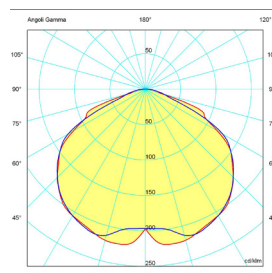

CODE	SIZE	LIGHT SOURCE
UL4196..	∅ 23.6" × 7.9" × 118.1" cable	 3x42W (HA) E26

CODE	DESCRIPTION	PACKAGING SIZE	NET WEIGHT	GROSS WEIGHT
UL4196..	complete lamp	26.3"×26.3"×11.8"	lbs 7.7	lbs 9.9

**PHOTOMETRIC CURVE**