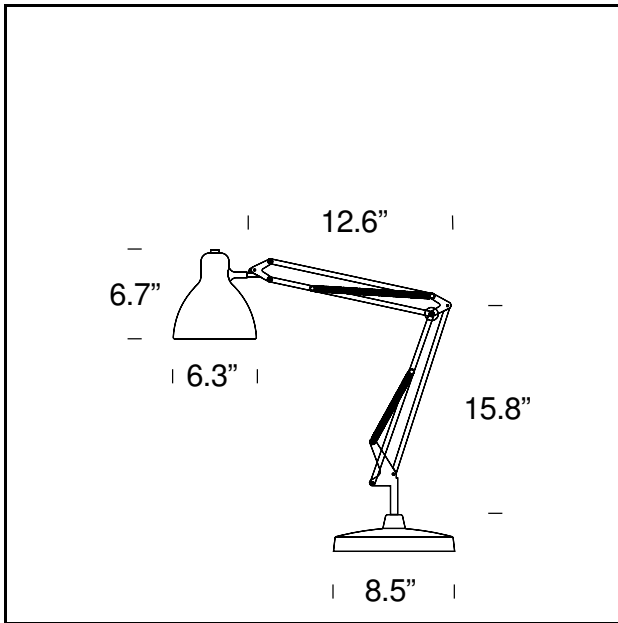

RELATED PRODUCTS

NASKA 1, NASKETTA

Table Lamp

TECHNICAL SHEET

MODEL NAME: Naska 1 (Led)

CODE: 8020..+8100..

DIMENSION: 19.7"x19.7" / ø 6.3"x 6.7"

MATERIALS: Metal

COLORS

- Black
- Chrome
- Gold
- White

LIGHTING SOURCE: 6W LED (2700K, CRI>80, 800 Lm)

MODEL NAME: Naska 2 (Led)

CODE: 8021.. + 8100..

DIMENSION: 12.6"x15.8" / ø 6.3"x 6.7"

MATERIALS: Metal

COLORS