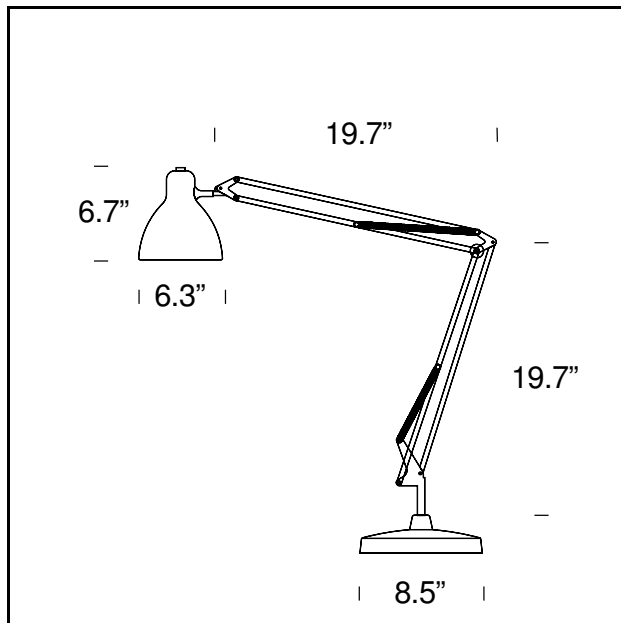

RELATED PRODUCTS

NASKA 1, NASKETTA

Table Lamp

TECHNICAL SHEET

MODEL NAME: Naska 1 (Led)

CODE: 8020..+8100..

DIMENSION: 19.7"x19.7" / ø 6.3"x 6.7"

MATERIALS: Metal

COLORS

- Black
- Chrome
- Gold
- White

LIGHTING SOURCE: 6W LED (2700K, CRI>80, 800 Lm)

MODEL NAME: Naska 2 (Led)

CODE: 8021.. + 8100..

DIMENSION: 12.6"x15.8" / ø 6.3"x 6.7"

MATERIALS: Metal

COLORS

- Black
- Chrome
- Gold
- White

LIGHTING SOURCE: 6W LED (2700K, CRI>80, 800 Lm)

Subject to technical modifications and modifications to content