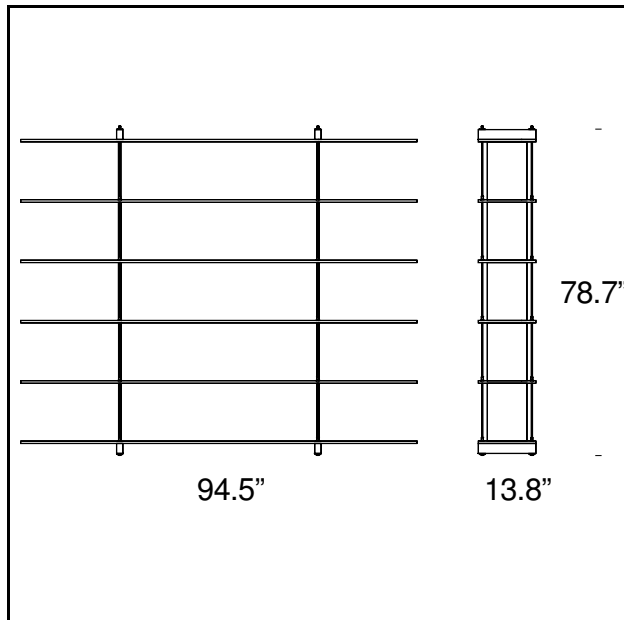

RELATED PRODUCTS

TESO CONSOLE

TECHNICAL SHEET

Bookcase open on both sides. 15 mm shelves and 25 mm uprights in float glass. Chromed metal tie rods. Thanks to the high glass compression coefficient, the tension achieves a monobloc effect.

MODEL NAME: Teso Bookcase

CODE: 2757/6

DIMENSION: 94.5" x 13.8" x 78.7"

MATERIALS: Glass

Subject to technical modifications and modifications to content