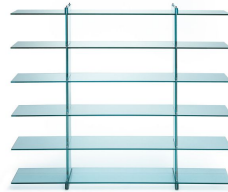

TESO BOOKCASE

Renzo Piano, 1989

Renzo Piano made his design debut with a coordinated line of furnishing systems for FontanaArte, using only one material: glass, symbol of the company's production history. A very fine collection that comprises table, bookcase and console.

RELATED PRODUCTS

TESO CONSOLE

TECHNICAL SHEET

Bookcase open on both sides. 15 mm shelves and 25 mm uprights in float glass. Chromed metal tie rods. Thanks to the high glass compression coefficient, the tension achieves a monobloc effect.

MODEL NAME: Teso Bookcase

CODE: 2757/6

DIMENSION: 94.5" x 13.8" x 78.7"

MATERIALS: Glass

Subject to technical modifications and modifications to content