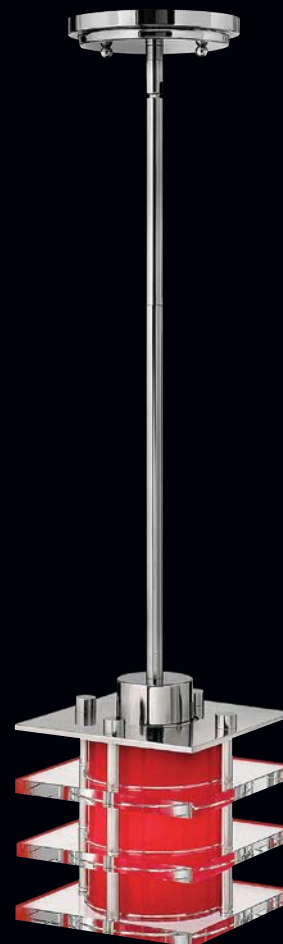

**FR31557PCM [ 6" W, 8" H ]**  
Comes standard with etched opal glass.

**FR31557PCM**  
SHOWN WITH OPTIONAL  
CHERRY GLASS: **FR88025GL**

**FR31557BNI**  
6" W, 8" H  
40.5" MAX. HEIGHT\*  
5" DIA. CANOPY  
1-100W MEDIUM