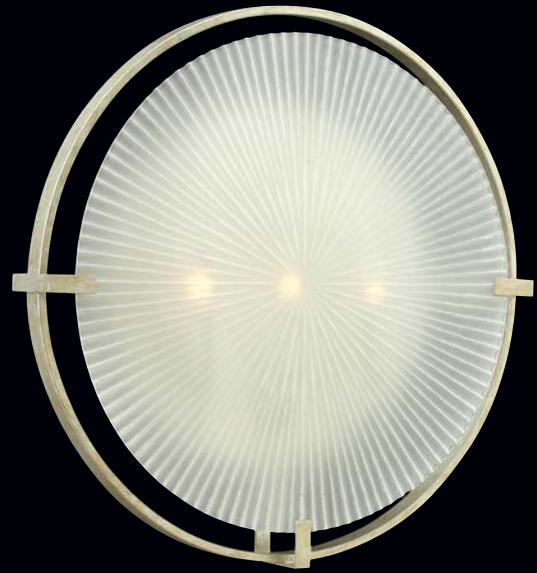

FR43916SLF [18" DIA., 4" H]

SCONCE
FR43910SLF [9.5" W, 9.25" H]

SCONCE
FR43912SLF [12.75" W, 12.75" H]

FR43914SLF [12.75" W, 13.25" H]

FR43910SLF
9.5" W, 9.25" H, 4" EXT.
7.25" DIA. BACK PLATE
4.5" TTO
1-60W CANDELABRA
ADA Compliant

FR43912SLF
12.75" W, 12.75" H, 4" EXT.
9" DIA. BACK PLATE
6.25" TTO
1-60W CANDELABRA
ADA Compliant

FR43913SLF
23.75" W, 24.25" H
56.75" MAX. HEIGHT*
6" DIA. CANOPY
3-60W CANDELABRA

FR43914SLF
12.75" W, 13.25" H
45.25" MAX. HEIGHT*
5.25" DIA. CANOPY
1-60W CANDELABRA

FR43916SLF
18" DIA., 4" H
14.25" DIA. CANOPY
4-60W CANDELABRA

FR43918SLF
24" W, 23.75" H, 4.75" EXT.
15.75" DIA. BACK PLATE
12" TTO
3-60W CANDELABRA