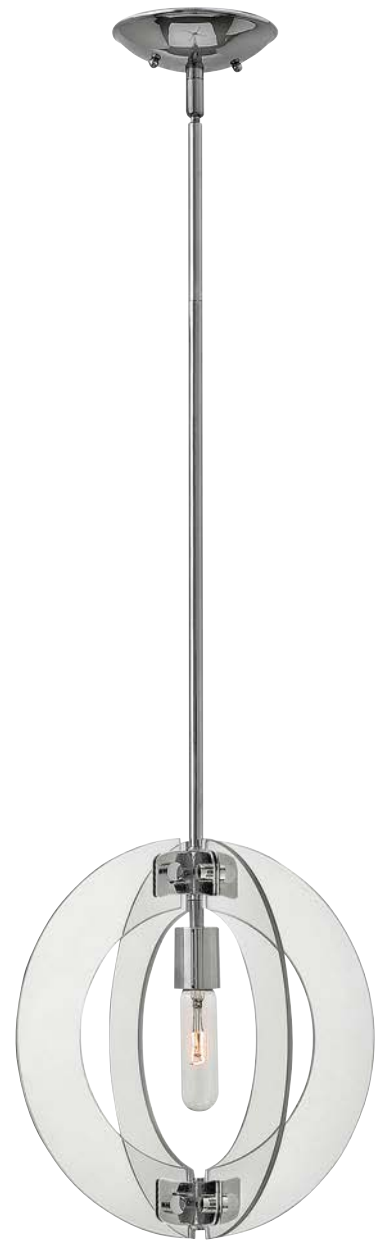

FR47507PCM [13" DIA., 13" H]

FR47505PCM
18" DIA., 18.75" H
58" MAX. HEIGHT*
5.5" DIA. CANOPY
4-60W CANDELABRA

FR47507PCM
13" DIA., 13" H
52.25" MAX. HEIGHT*
5.5" DIA. CANOPY
1-100W MEDIUM

FR47506PCM
24" DIA., 24.75" H
64" MAX. HEIGHT*
5.5" DIA. CANOPY
4-100W MEDIUM