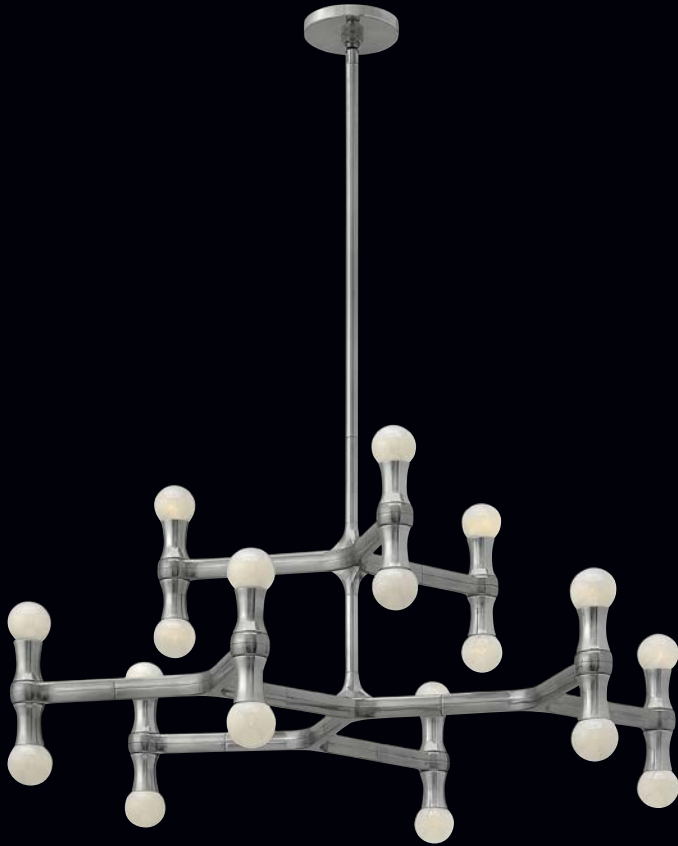

FR41948PAL [30.75" W, 11.75" H]

SCONCE
FR41941PAL [5" W, 5" H]