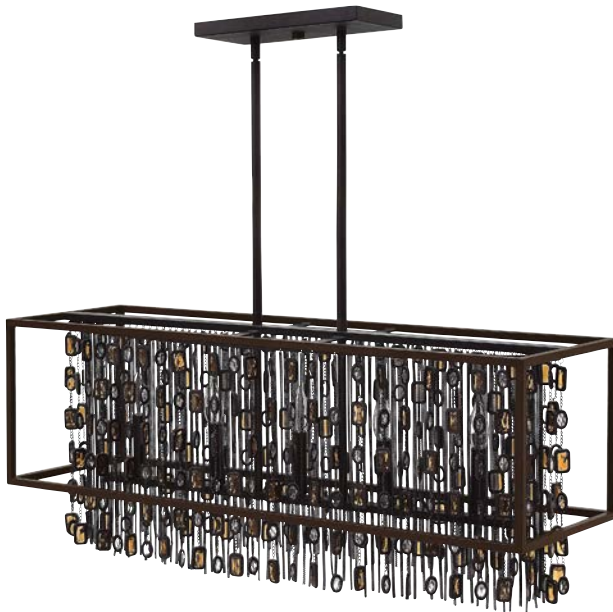

Mercato stem hung fixtures are provided with 10' of wire and the following stems: (1) 6" and (2) 12" For FR32548ABR: (2) 6" and (4) 12"

\*Maximum achievable height with stems included. Additional 12" stems are available: **FR84512ABR**  
For FR32547ABR: **FR84312ABR**  
For FR32548ABR: **FR84312ABR**

Bulb specifications indicate maximum wattage.

FR32546ABR [16" SQUARE, 26.5" H]

FR32541ABR [ 15" SQUARE, 11.5" H ]

SCONCE  
FR32542ABR [ 7" W, 20" H ]

FR32548ABR [ 38" W, 15.5" H, 12" D ]

FR32545ABR [ 20" SQUARE, 12.5" H ]

FR32544ABR [ 16" SQUARE, 17.5" H ]

FR32547ABR [ 10" SQUARE, 15" H ]

**FR32541ABR**  
15" SQUARE, 11.5" H  
9" DIA. CANOPY  
3-60W CANDELABRA

**FR32542ABR**  
7" W, 20" H, 4" EXT.  
7" W, 20" H BACK PLATE  
10" TTO  
2-60W CANDELABRA  
ADA Compliant