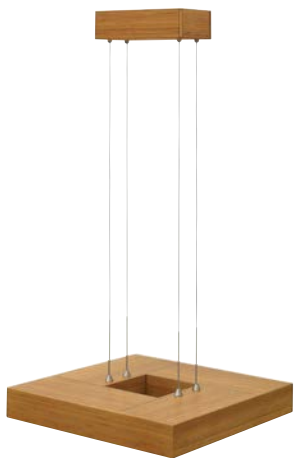

ZEN™

THIS MODERN CABLE HUNG DESIGN IS THE ULTIMATE IN ECO-CHIC. CONSTRUCTED WITH SUSTAINABLE, ENVIRONMENTALLY-FRIENDLY SOLID BAMBOO, THIS COLLECTION ALSO UTILIZES AN ENERGY-EFFICIENT LED LIGHT SOURCE. MADE IN THE USA.