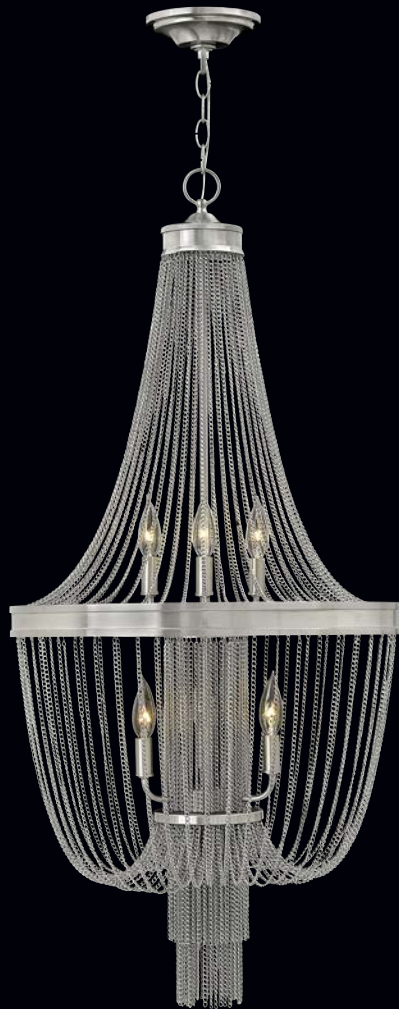

FR44305BNI [20" DIA., 42" H]