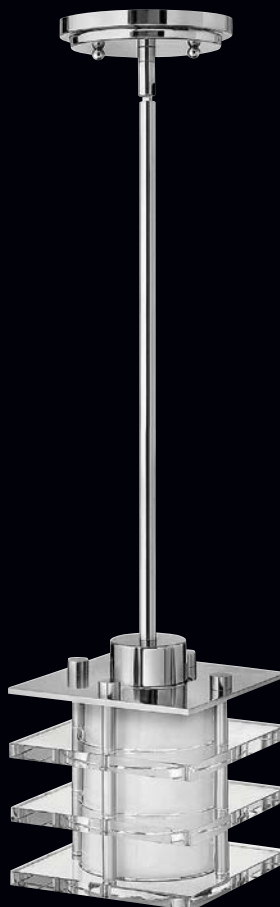

FR31557PCM [6" W, 8" H]
Comes standard with etched opal glass.