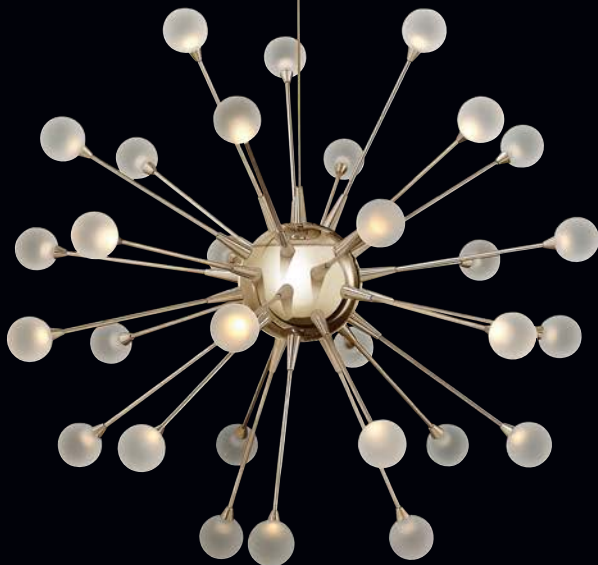

# IMPULSE™

Impulse chandeliers are provided with 10' of wire.

Bulbs included. Bulb specifications indicate maximum wattage.

IMPULSE IS A DYNAMIC LED CHANDELIER DESIGN WITH A STRIKING CONTEMPORARY SHAPE. PETITE STEMS RADIATE FROM THE SPHERICAL BODY WHILE MINIATURE ACRYLIC ORNAMENTS OF LIGHT GLOW AT ITS TIPS. AN ARRAY OF CHIC FINISHES IN POLISHED CHROME, POLISHED GOLD AND CLOUD (WHITE) INTENSIFIES ITS STUNNING EFFECT.

FR44413PCM [ 24" DIA., 24" H ]

**FR44413CLD**  
24" DIA., 24" H  
6" DIA. CANOPY  
30-1.5W LED

**FR44413PCM**  
24" DIA., 24" H  
6" DIA. CANOPY  
30-1.5W LED

**FR44413POG**  
24" DIA., 24" H  
6" DIA. CANOPY  
30-1.5W LED