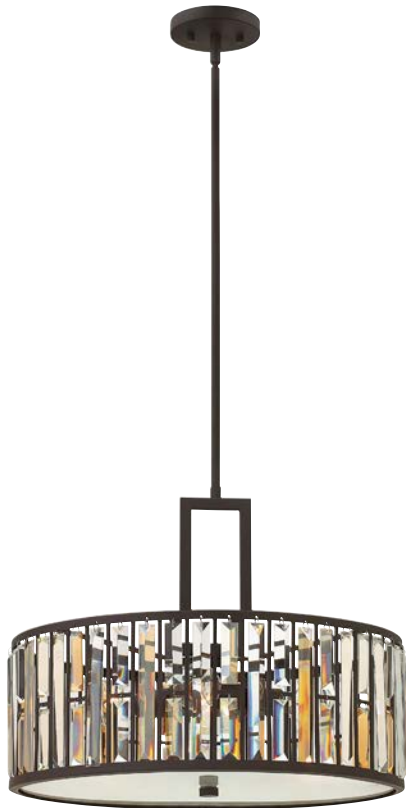

FR33735VBZ [21.25" DIA., 16" H]