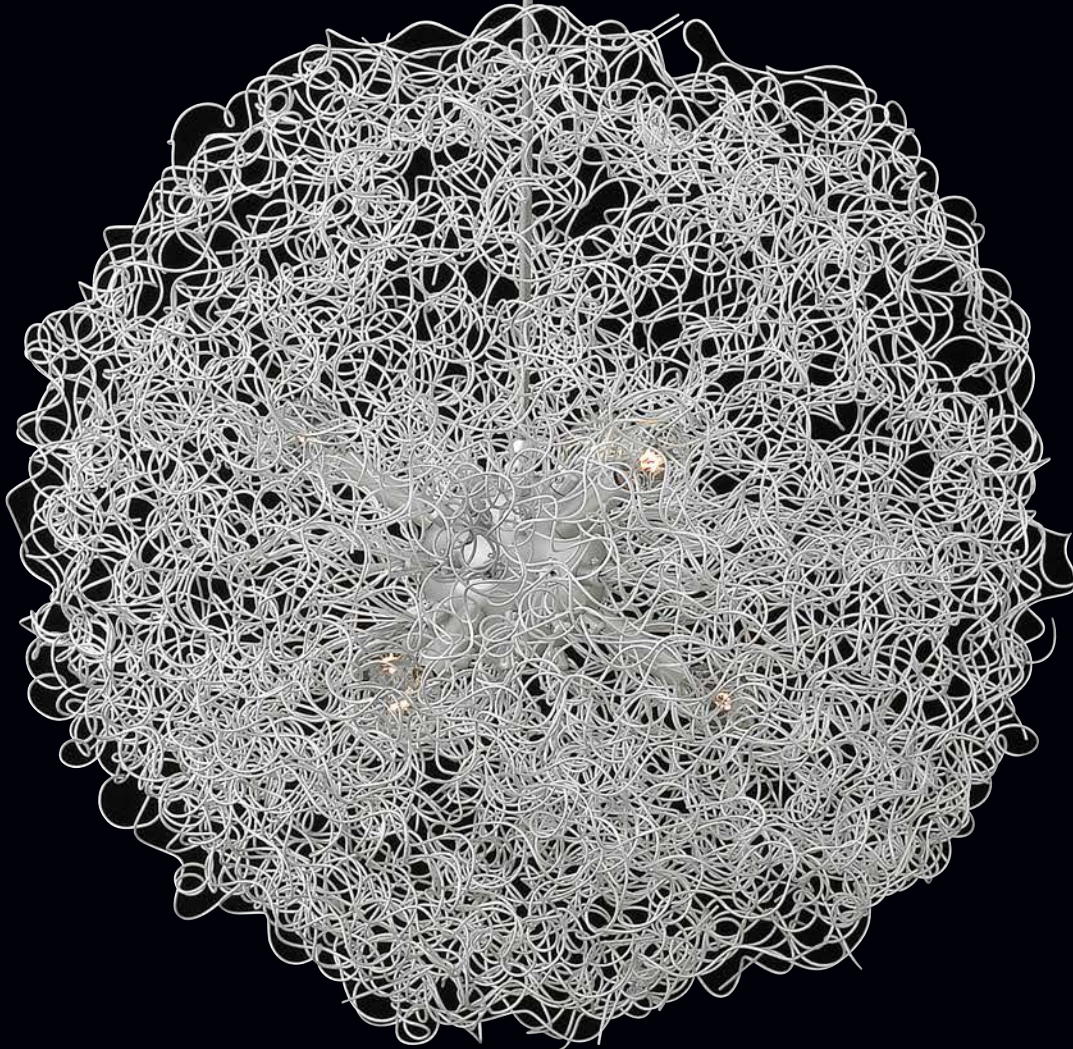

ION™

ION'S UNIQUE HAND-CRAFTED, EXPANDABLE DESIGN FEATURES A MODERN, COILED ALUMINUM WIRE. OFFERED IN 2 LUXE FINISHES (ANODIZED SILVER AND ANODIZED GOLD), THIS FIXTURE FEATURES CANDELABRA BASE SOCKETS THAT CAN ACCEPT CANDELABRA, G16 OR KRYPTON LAMPS.

Ion chandeliers are provided with 10' of wire.

Bulb specifications indicate maximum wattage.