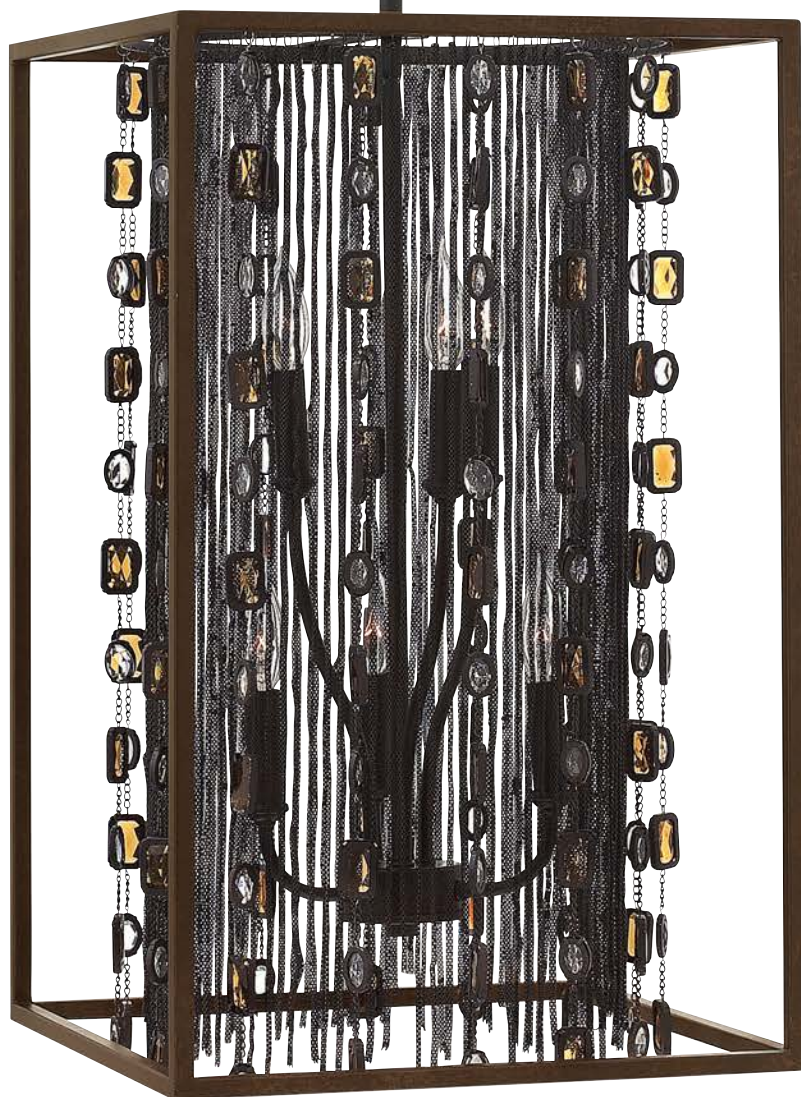

MERCATO™

MERCATO'S MODERN SILHOUETTE DEMANDS ATTENTION WITH A STUNNING STEM HUNG OPEN FRAME IN ANCHOR BRONZE. TIERS OF RICHLY HUED AMBER AND CLEAR CRYSTALS ARE SUSPENDED FROM WITHIN BY FINE JEWELER'S CHAIN, MADE MORE DRAMATIC IN DEEP BRONZE.

Mercato stem hung fixtures are provided with 10' of wire and the following stems: (1) 6" and (2) 12" For FR32548ABR: (2) 6" and (4) 12"

*Maximum achievable height with stems included. Additional 12" stems are available: **FR84512ABR**
For FR32547ABR: **FR84312ABR**
For FR32548ABR: **FR84312ABR**

Bulb specifications indicate maximum wattage.