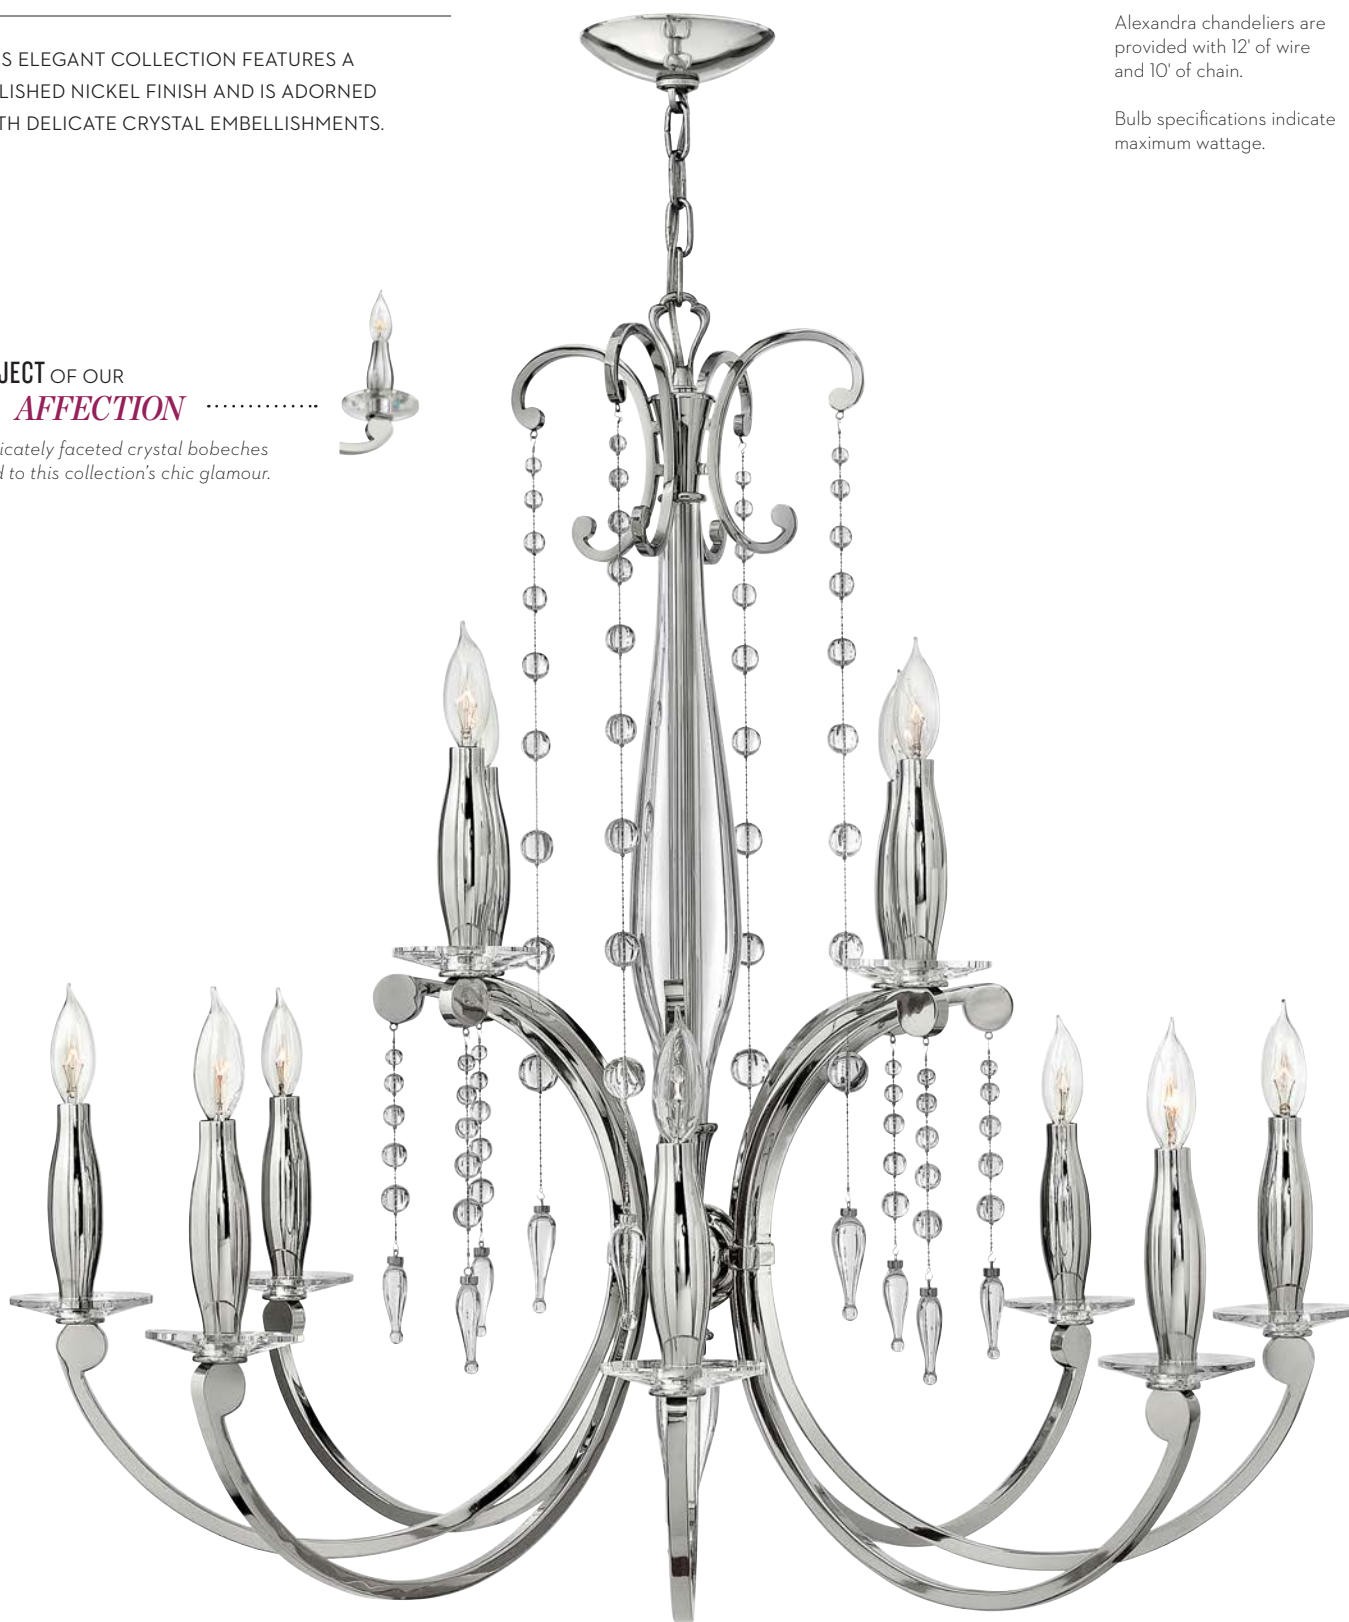

FR44508ANI  
35" DIA., 30.5" H  
6.5" DIA. CANOPY\*  
12-60W CANDELABRA

\*Canopy height measures  
12.75" with crystals.

# ALEXANDRA™

THIS ELEGANT COLLECTION FEATURES A POLISHED NICKEL FINISH AND IS ADORNED WITH DELICATE CRYSTAL EMBELLISHMENTS.

OBJECT OF OUR

**AFFECTION** .....

*Delicately faceted crystal bobeches add to this collection's chic glamour.*

Alexandra chandeliers are provided with 12' of wire and 10' of chain.

Bulb specifications indicate maximum wattage.

FR43628PNI [36.5" DIA., 36" H]

FR43621PNI [ 18.5" DIA., 16.25" H ]

OPTIONAL DECORATIVE CANOPY  
FR43620PNI [ 15" DIA., 13" H ]