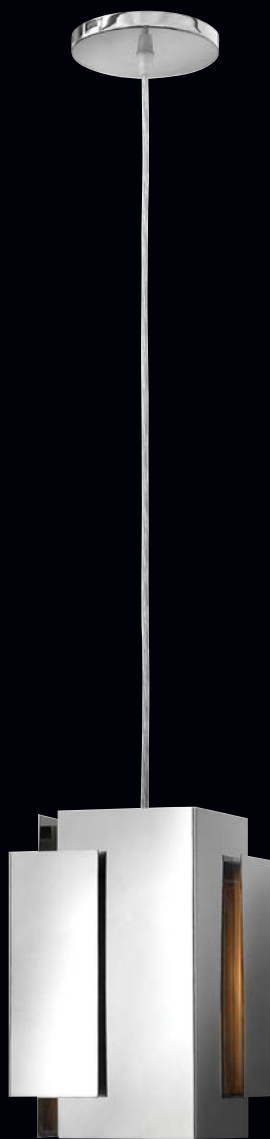

## FR30407PNI

6.75" W, 10" H

110" MAX. HEIGHT\*

5" DIA. CANOPY

1:100W MEDIUM

(POLISHED & BRUSHED ALUMINUM)  
FR30407PBA [ 6.75" W, 10" H ]

(POLISHED NICKEL)  
FR30407PNI [ 6.75" W, 10" H ]

(BRUSHED NICKEL)  
FR30407BNI [ 6.75" W, 10" H ]