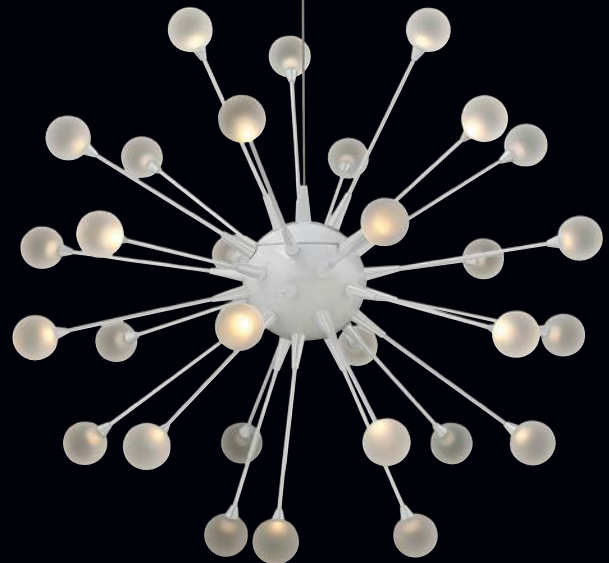

FR44413PCM [ 24" DIA., 24" H ]

**FR44413CLD**  
24" DIA., 24" H  
6" DIA. CANOPY  
30-1.5W LED

**FR44413PCM**  
24" DIA., 24" H  
6" DIA. CANOPY  
30-1.5W LED

**FR44413POG**  
24" DIA., 24" H  
6" DIA. CANOPY  
30-1.5W LED

FR44413POG [ 24" DIA., 24" H ]

FR44413CLD [ 24" DIA., 24" H ]