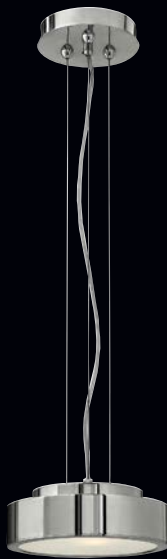

FR41434PAL [24.25" W, 3.25" H]

FR41439PAL [9" W, 3.25" H]