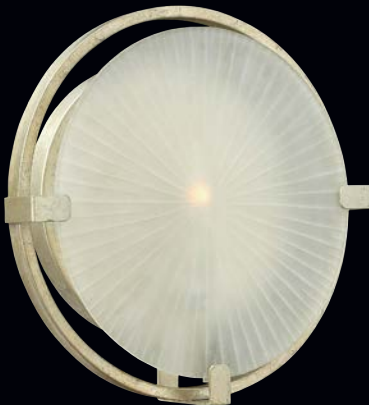

SCONCE
FR43912SLF [12.75" W, 12.75" H]