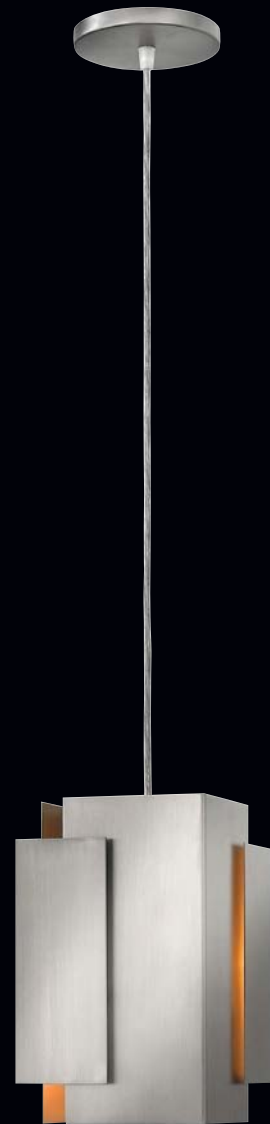

## FR30407PNI

6.75" W, 10" H

110" MAX. HEIGHT\*

5" DIA. CANOPY

1:100W MEDIUM

(POLISHED & BRUSHED ALUMINUM)  
FR30407PBA [ 6.75" W, 10" H ]

(POLISHED NICKEL)  
FR30407PNI [ 6.75" W, 10" H ]

(BRUSHED NICKEL)  
FR30407BNI [ 6.75" W, 10" H ]