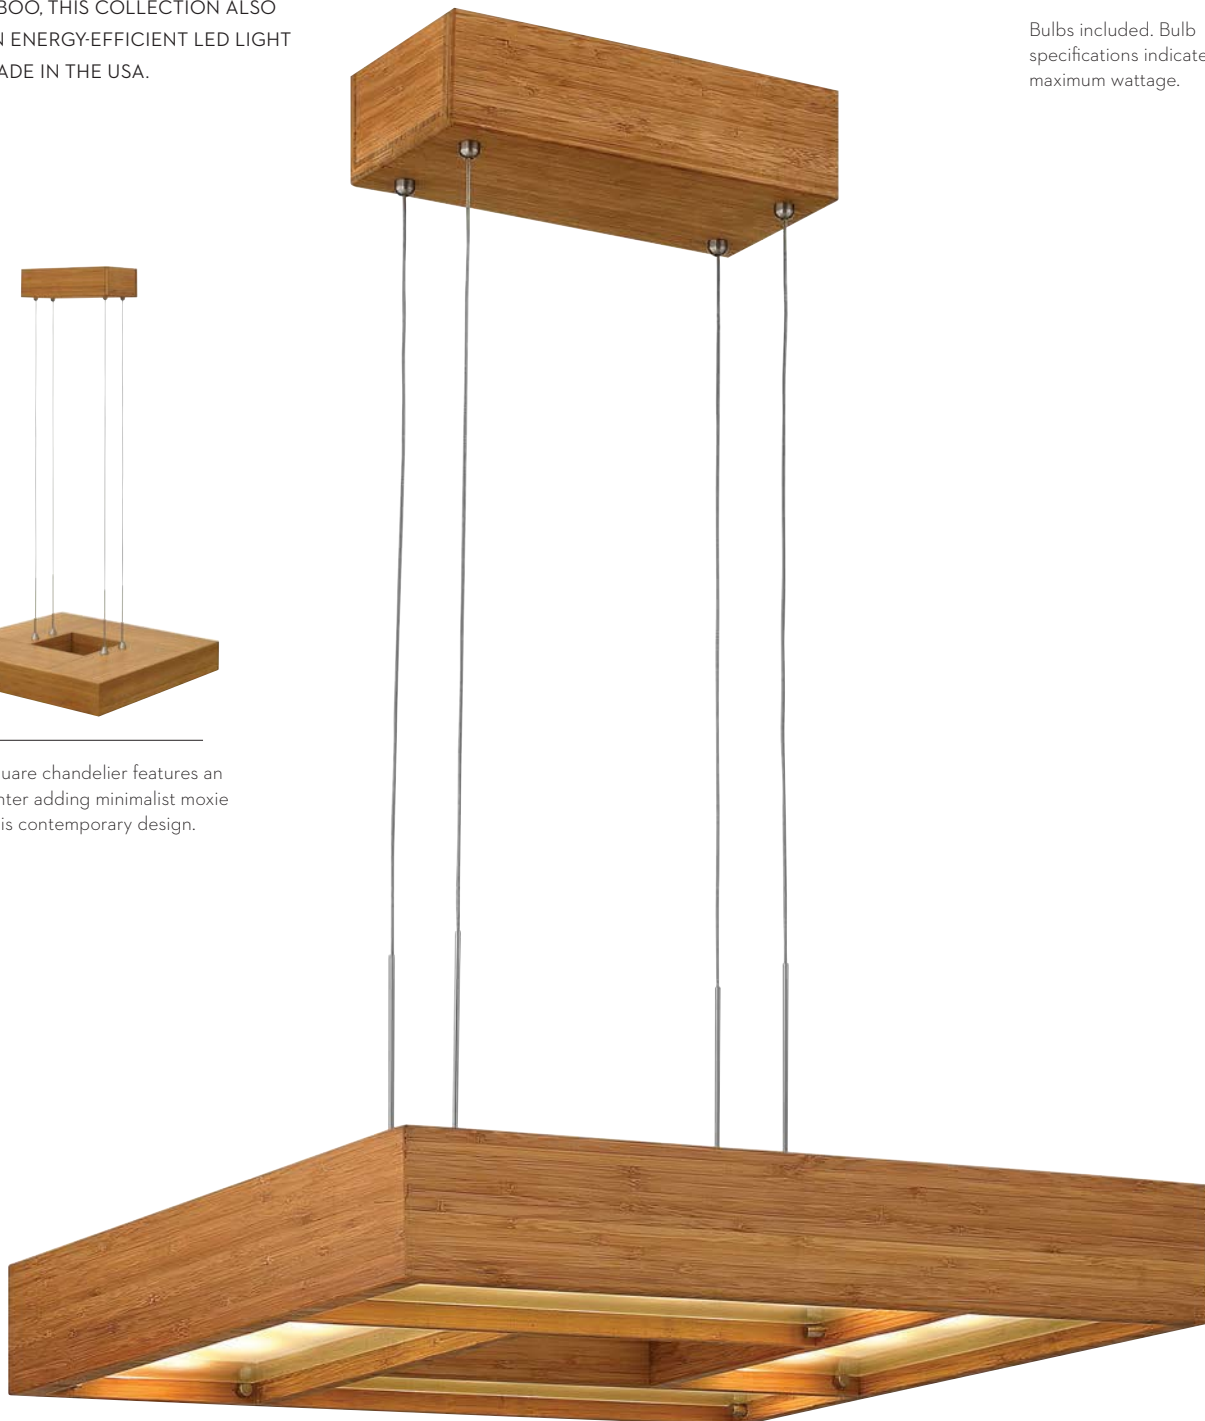

Zen's square chandelier features an open center adding minimalist moxie to this contemporary design.

Zen fixtures provided with 6' of coaxial cable.

\*Maximum achievable height with cable provided.

Bulbs included. Bulb specifications indicate maximum wattage.