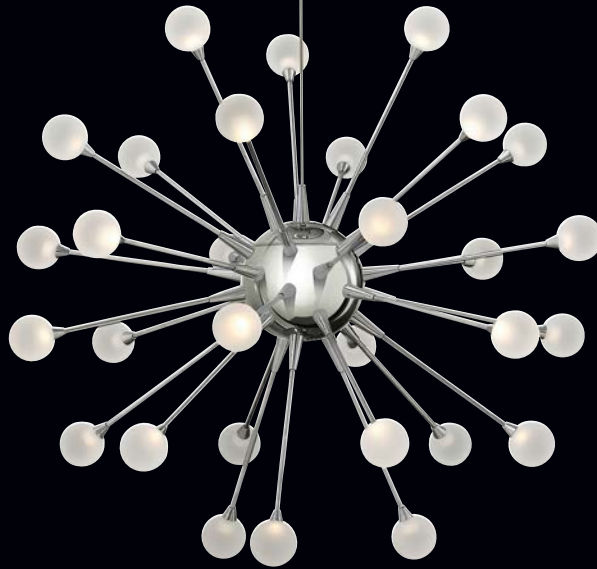

IMPULSE™

Impulse chandeliers are provided with 10' of wire.

Bulbs included. Bulb specifications indicate maximum wattage.

IMPULSE IS A DYNAMIC LED CHANDELIER DESIGN WITH A STRIKING CONTEMPORARY SHAPE. PETITE STEMS RADIATE FROM THE SPHERICAL BODY WHILE MINIATURE ACRYLIC ORNAMENTS OF LIGHT GLOW AT ITS TIPS. AN ARRAY OF CHIC FINISHES IN POLISHED CHROME, POLISHED GOLD AND CLOUD (WHITE) INTENSIFIES ITS STUNNING EFFECT.

FR44413PCM [24" DIA., 24" H]

FR44413CLD
24" DIA., 24" H
6" DIA. CANOPY
30-1.5W LED

FR44413PCM
24" DIA., 24" H
6" DIA. CANOPY
30-1.5W LED

FR44413POG
24" DIA., 24" H
6" DIA. CANOPY
30-1.5W LED