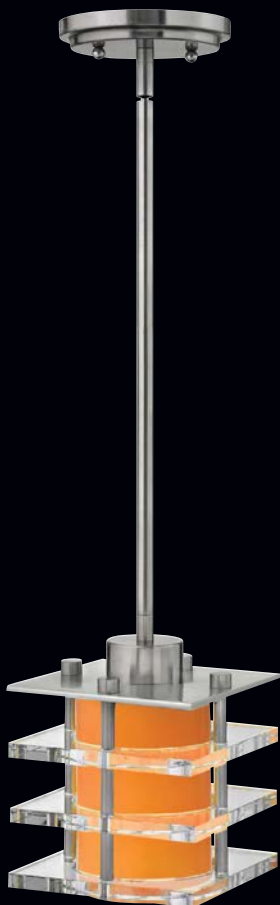

FR31557BNI
SHOWN WITH OPTIONAL
CARAMEL GLASS: **FR88033GL**