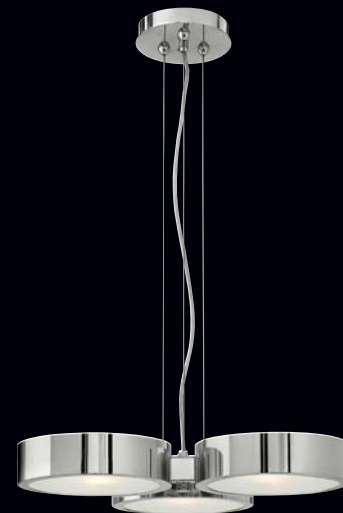

FR41433PAL [18.75" W, 2.25" H]