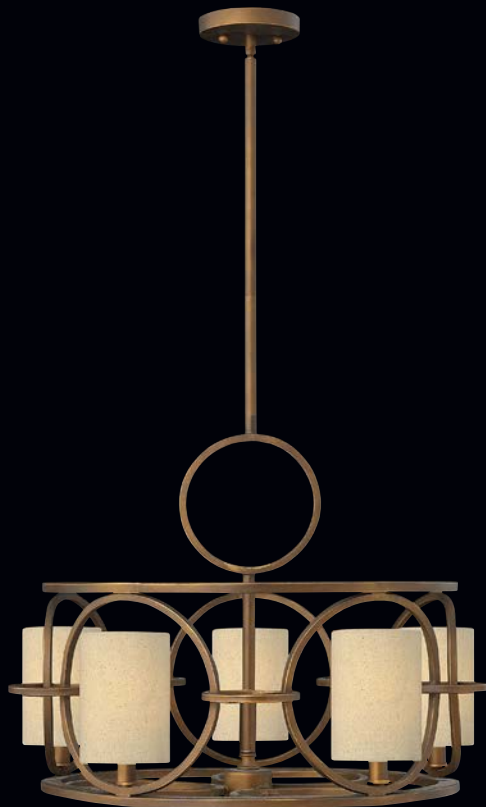

Pandora's open cylindrical design offers sophistication from all angles.

Pandora stem hung fixtures are provided with 10' of wire and the following stems: (2) 6" and (2) 12" For FR42405BRC and FR42407BRC: (1) 6" and (2) 12"

\*Maximum achievable height with stems included. Additional 12" stems are available: **FR86212BRC** For FR42407BRC: **FR84312BRC**

Bulb specifications indicate maximum wattage.

OVAL

FR42408BRC [ 41" DIA., 19.25" H, 25.5" D ]