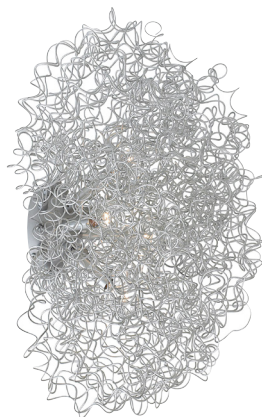

FR36501ANS*
(WALL MOUNT SIDE VIEW)
[21" W, 21" H, 11" EXT.]

FR36501ANG*
21" DIA., 11" EXT.
5" DIA. CANOPY
4-60W CANDELABRA
Invisible mounting hardware

FR36501ANS*
21" DIA., 11" EXT.
5" DIA. CANOPY
4-60W CANDELABRA
Invisible mounting hardware

FR36504ANG
22"-28" DIA.
(MATERIAL EXPANDS)
6.5" DIA. CANOPY
6-60W CANDELABRA

FR36504ANS
22"-28" DIA.
(MATERIAL EXPANDS)
6.5" DIA. CANOPY
6-60W CANDELABRA

*FR36501 can be mounted to a wall or ceiling.