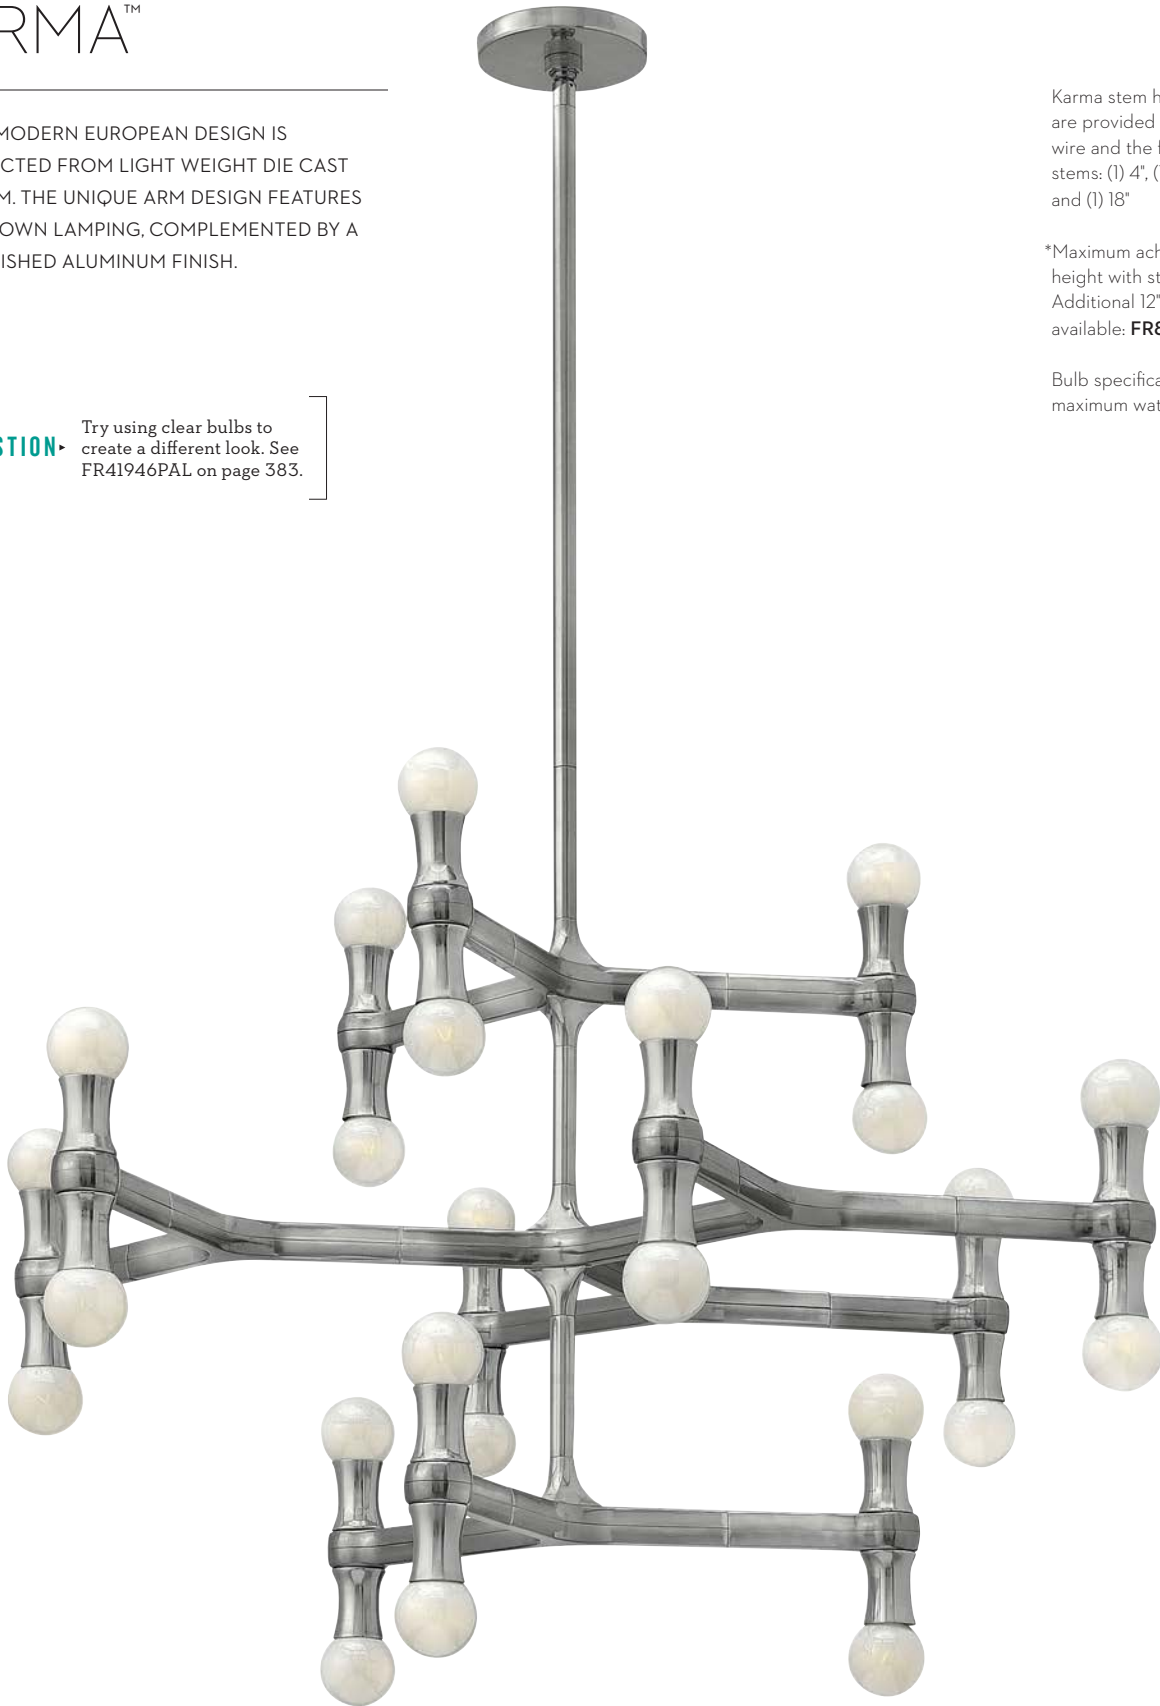

KARMA™

KARMA'S MODERN EUROPEAN DESIGN IS CONSTRUCTED FROM LIGHT WEIGHT DIE CAST ALUMINUM. THE UNIQUE ARM DESIGN FEATURES UP AND DOWN LAMPING, COMPLEMENTED BY A CHIC POLISHED ALUMINUM FINISH.

THE SUGGESTION BOX

Try using clear bulbs to create a different look. See FR41946PAL on page 383.

Karma stem hung fixtures are provided with 10' of wire and the following stems: (1) 4", (1) 6", (1) 12", and (1) 18"

*Maximum achievable height with stems included. Additional 12" stems are available: **FR86069PAL**

Bulb specifications indicate maximum wattage.

FR41949PAL [30.25" W, 18.75" H]