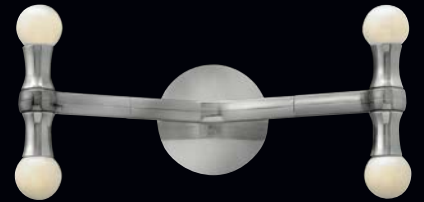

SCONCE
FR41942PAL [16" W, 5" H]