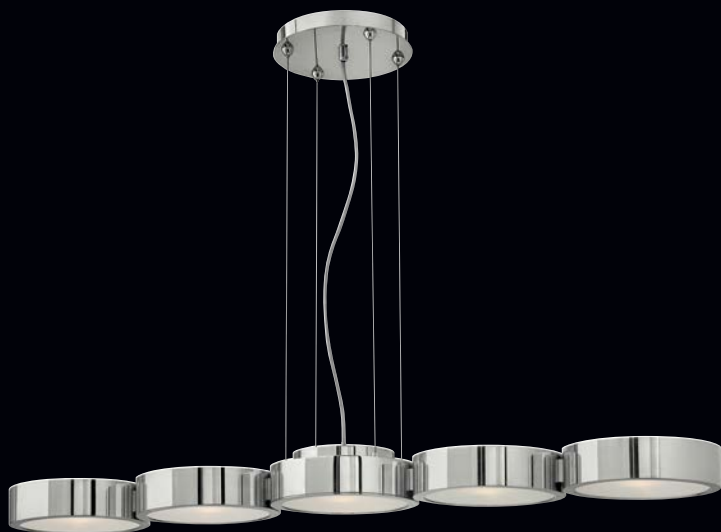

FR41435PAL [40.5" W, 3.25" H, 8" D]

FR41430PAL
8" W, 5.25" H, 9" EXT.
4.5" DIA. BACK PLATE
4" TTO
1-60W G9

FR41435PAL
40.5" W, 3.25" H, 8" D
7.5" DIA. CANOPY
5-60W G9

FR41431PAL
8" W, 8.5" H, 5.25" EXT.
8" DIA. BACK PLATE
4" TTO
1-60W G9

FR41436PAL
8" W, 8.5" H, 2.25" D
52.75" MAX. HEIGHT*
4.5" DIA. CANOPY
1-60W G9

FR41433PAL
18.75" W, 2.25" H
5.25" DIA. CANOPY
3-60W G9

FR41437PAL
8" W, 3" H
47.5" MAX. HEIGHT*
4.5" DIA. CANOPY
1-60W G9

FR41434PAL
24.25" W, 3.25" H
7.5" DIA. CANOPY
7-60W G9

FR41439PAL
8" W, 3.25" H
113" MAX. HEIGHT*
5.25" DIA. CANOPY
1-60W G9