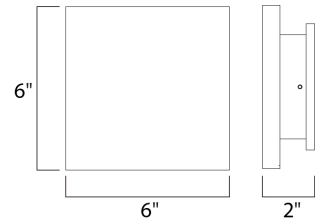

Product Specifications for E41388-WT

Job Name:	Job Type:
Quantity:	Comments:

E41388-WT
AlumiLux LED Outdoor Wall Sconce

Finish
White

Glass/Shade

Product Category
Outdoor Wall Mount

Lamping

Number of Bulb(s)	1
Light Type	LED
Bulb Type	PCB
Max Bulb Wattage	10
Max Fixture Wattage	10
Rated Life	±50,000 Hours
Rated Lumens	±720
Color Temp	±3,000 K
Bulb(s) Included	Integrated
Light Up/Down	N/A
Beam Spread	N/A
CRI	N/A
Photo Cell Included	N/A
Ballast/Driver/Transformer	No
Dimmable	No

Measurements

Width	6.00"
Height	6.00"
Length	N/A
Extension	2.00"
Back Plate Width	N/A
Back Plate Height	N/A
HCO	3.00"
Min Overall Height	N/A
Max Overall Height	N/A
Hanging Weight	1.76 lb(s)
Height Adjustable	N/A
Slope	N/A
Chain Length	N/A
Wire Length	N/A
Canopy Width	N/A
Canopy Height	N/A
Canopy Length	N/A

Shipping

Carton Weight	1.98 lb(s)
Carton Width	4.10"
Carton Height	8.61"
Carton Length	8.61"
Carton Cubic Feet	N/A
Master Pack	12
Master Pack Weight	25.96 lb(s)
Master Pack Width	18.04"
Master Pack Height	13.53"
Master Pack Length	18.04"
Master Cubic Feet	N/A
UPS Shippable	Yes