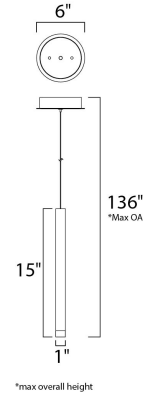

Product Specifications for E22271-75PC

Job Name:	Job Type:
Quantity:	Comments:

E22271-75PC
Pico 1-Light LED Mini Pendant

Finish
Polished Chrome

Glass/Shade
Clear Acrylic

Product Category
Mini Pendant

Lamping

Number of Bulb(s)	1
Light Type	LED
Bulb Type	LED
Max Bulb Wattage	1
Max Fixture Wattage	1
Rated Life	±40,000 Hours
Rated Lumens	±65
Color Temp	±3,500 K
Bulb(s) Included	Integrated
Light Up/Down	N/A
Beam Spread	N/A
CRI	N/A
Photo Cell Included	N/A
Ballast/Driver/Transformer	No
Dimmable	No

Measurements

Width	6.00"
Height	15.00"
Length	N/A
Extension	N/A
Back Plate Width	N/A
Back Plate Height	N/A
HCO	N/A
Min Overall Height	17.00"
Max Overall Height	136.00"
Hanging Weight	1.98 lb(s)
Height Adjustable	N/A
Slope	120°
Chain Length	N/A
Wire Length	N/A
Canopy Width	N/A
Canopy Height	N/A
Canopy Length	N/A

Shipping

Carton Weight	2.86 lb(s)
Carton Width	8.27"
Carton Height	5.51"
Carton Length	16.54"
Carton Cubic Feet	N/A
Master Pack	6
Master Pack Weight	20.46 lb(s)
Master Pack Width	17.32"
Master Pack Height	18.11"
Master Pack Length	17.32"
Master Cubic Feet	N/A
UPS Shippable	Yes