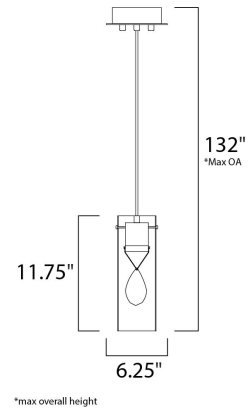

Product Specifications for E21111-18PC

Job Name:	Job Type:
Quantity:	Comments:

E21111-18PC
Solitaire 1-Light LED Pendant

Finish
Polished Chrome

Glass/Shade
Clear

Product Category
Single Pendant

Lamping

Number of Bulb(s)	1
Light Type	LED
Bulb Type	COB LED
Max Bulb Wattage	3
Max Fixture Wattage	3
Rated Life	N/A
Rated Lumens	±330
Color Temp	±3,000 K
Bulb(s) Included	Yes
Light Up/Down	N/A
Beam Spread	N/A
CRI	N/A
Photo Cell Included	N/A
Ballast/Driver/Transformer	Yes
Dimmable	Yes

Measurements

Width	4.25"
Height	11.75"
Length	4.25"
Extension	N/A
Back Plate Width	N/A
Back Plate Height	N/A
HCO	N/A
Min Overall Height	14.50"
Max Overall Height	132.00"
Hanging Weight	3.30 lb(s)
Height Adjustable	Yes
Slope	120°
Chain Length	N/A
Wire Length	120.00"
Canopy Width	N/A
Canopy Height	N/A
Canopy Length	N/A

Shipping

Carton Weight	4.62 lb(s)
Carton Width	8.19"
Carton Height	6.83"
Carton Length	21.84"
Carton Cubic Feet	N/A
Master Pack	1
Master Pack Weight	N/A
Master Pack Width	N/A
Master Pack Height	N/A
Master Pack Length	N/A
Master Cubic Feet	N/A
UPS Shippable	Yes