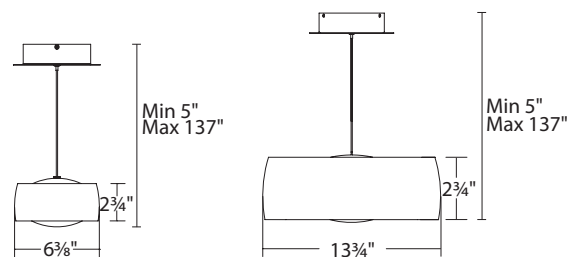

PD-37806

PD-37814

	Size	Watt	LED Lumens	Delivered Lumens	Finish
PD-37806	6"	15W	1198	685	AL Brushed Aluminum
PD-37814	14"	28W	3150	1800	

Example: **PD-37806-AL**