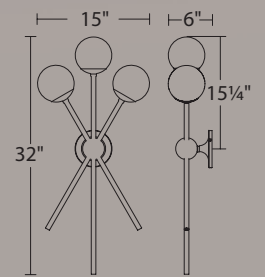

WS-93803

*Driver installs within a junction box

	No. of Lights	Watt	LED Lumens	Delivered Lumens	Finish
WS-93801	1	6W	449	373	BK Black
WS-93803	3	11W	1120	869	

Example: **WS-93803-BK**