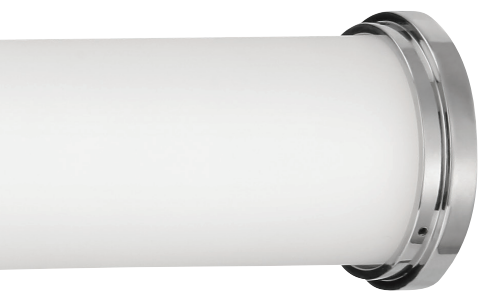

Color Temp: 2700K (3000K / 3500K Special order)
CRI: 90
Dimming: 100% - 10% ELV
Rated Life: 50,000 hours
Input: 120 (277V Special order)

- Industrial chic never goes out of style
- Etched opal glass diffuser provides even illumination
- Mount vertically or horizontally
- WS-39513 emits downlight as well as ambient light
- No transformer on driver required