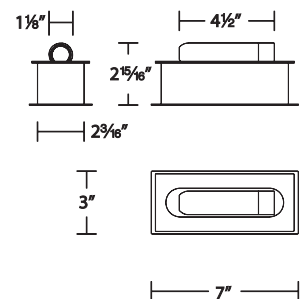

Watt	LED Lumens	Delivered Lumens	Finish
BL-29903	8.5W	465	148	BN <i>Brushed Nickel</i>

Example: **BL-29903-BN**