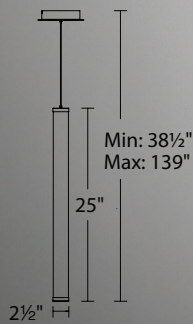

Flare

13", 25", 37" & 45" Mini LED Pendant

Symmetrical, cylindrical and aerodynamic.
Brilliance alone or as a collection.

PD-70913

PD-70925

PD-70937

PD-70945

Flare