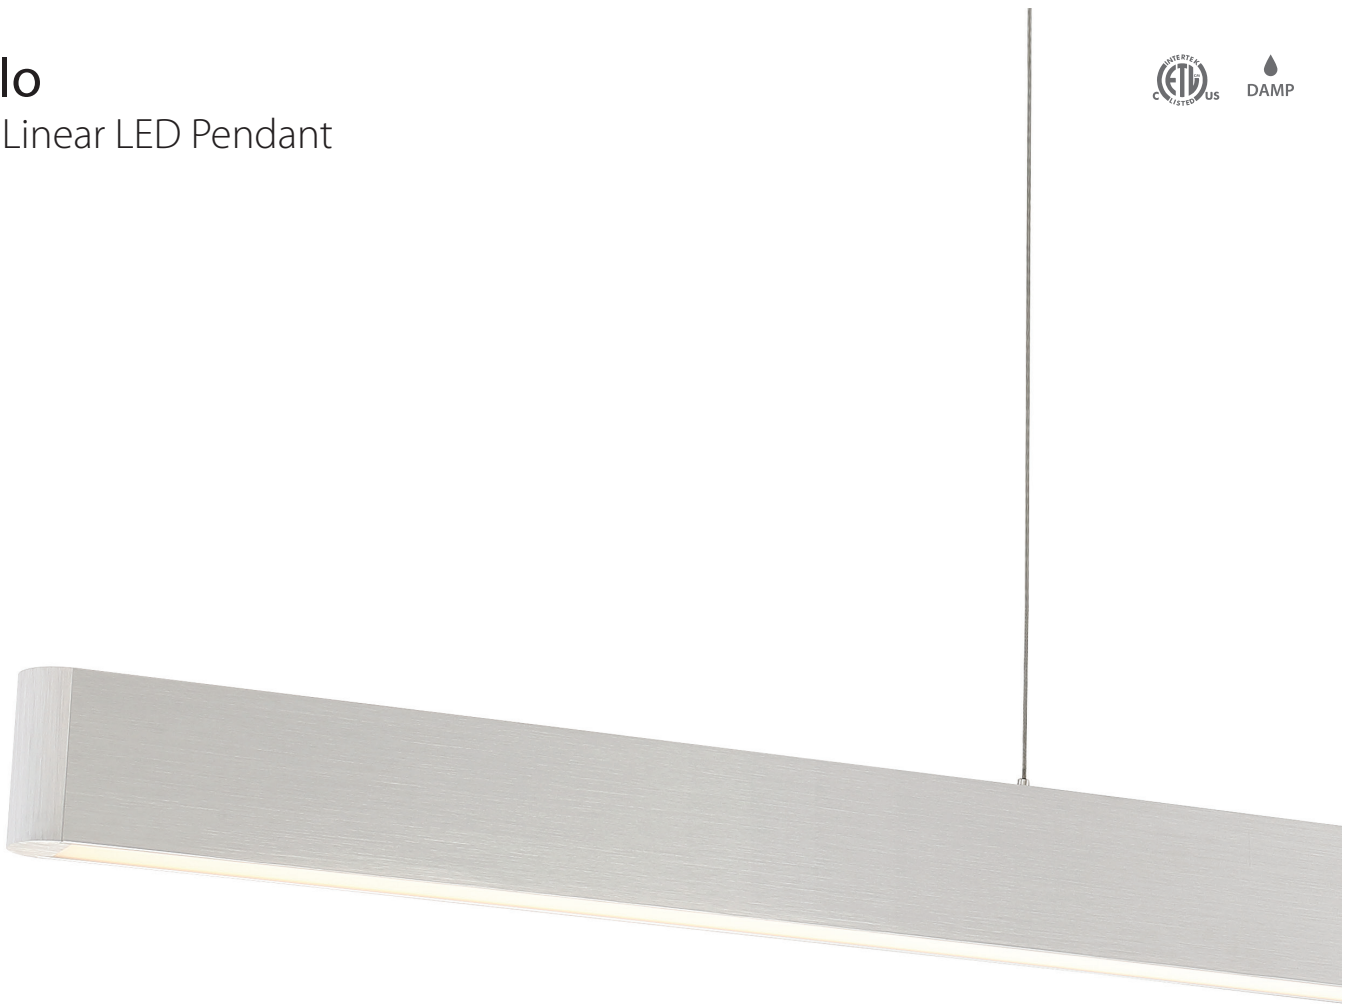

- Flexible composite diffuser
- Thin powered aircraft cables provide an ultra-clean look
- Suspension height can be adjusted easily with quick release
- Fasteners maintain tension to hold fixture level
- Can be mounted on a sloped ceiling
- Universal voltage driver (120V–277V) concealed within canopy

	Size	Watt	LED Lumens	Delivered Lumens	Finish
PD-23852	52"	42W	4261	2733	AL <i>Brushed Aluminum</i> BK <i>Black</i>

Example: **PD-23852-BK**

Volo

54" Linear LED Pendant

Wishful lighting.
Ultra thin pendant for the discerning minimalist