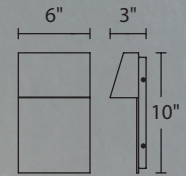

Zealous

10" & 14" LED Outdoor Sconce

TITLE 24
CALIFORNIA

Expressively passionate
but with solemn restraint.

- Front hood provides excellent cut off for a discrete but functional path light
- Weather-resistant powder coated finish
- Light engine is factory sealed for maximum protection from the elements
- Solid aluminum construction
- No transformer or driver required

Color Temp: 3000K
CRI: 90
Dimming: 100% - 5% ELV
Rated Life: 44,000 hours
Input: 120V (277V special order)

WS-W53610