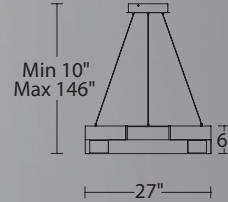

Trap

20", 27" & 38" LED Pendant

TITLE 24
CALIFORNIA

PD-95827-WT shown

PD-95838-CH shown

PD-95827