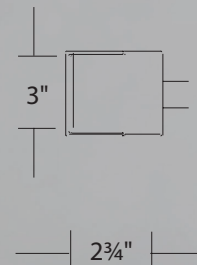

A beautiful bar of pure LED light radiates through the co-extruded acrylic diffuser for brighter illumination, and an adjustable back plate adds versatility to this design's many attributes. It's a clean modern sconce anywhere you mount it.

	Size	Color Temp	Watt	LED Lumens	Delivered Lumens	Finish
WS-77612-27	12"	2700K	10.5W	863	779	AL Brushed Aluminum BR Brushed Brass BK Black
WS-77612-30		3000k	10.5W	905	791	
WS-77612-35		3500K	10.5W	935	840	
WS-77618-27	18"	2700K	15.5W	1155	910	
WS-77618-30		3000K	15.5W	1225	1015	
WS-77618-35		3500K	15.5W	1330	1115	
WS-77624-27	24"	2700K	20.5W	1595	1330	
WS-77624-30		3000K	20.5W	1720	1440	
WS-77624-35		3500K	20.5W	1785	1510	
WS-77636-27	36"	2700K	30W	2365	1985	
WS-77636-30		3000K	30W	2445	2095	
WS-77636-35		3500K	30W	2561	2180	

Example: **WS-77636-30-BR**