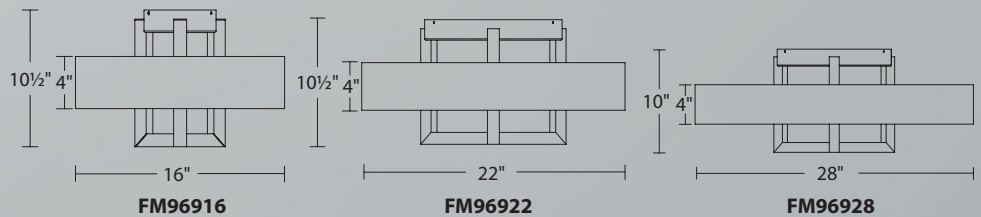

- Driver concealed within the canopy
- Fabric shade in combination with acrylic for multi-faceted design

	Size	Watt	LED Lumens	Delivered Lumens	Finish
FM-96916	16"	23W	1607	1125	BN Brushed Nickel AB Aged Brass
FM-96922	22"	41W	2571	1800	
FM-96928	28"	50W	3214	2250	

Example: **FM-96916-BN**