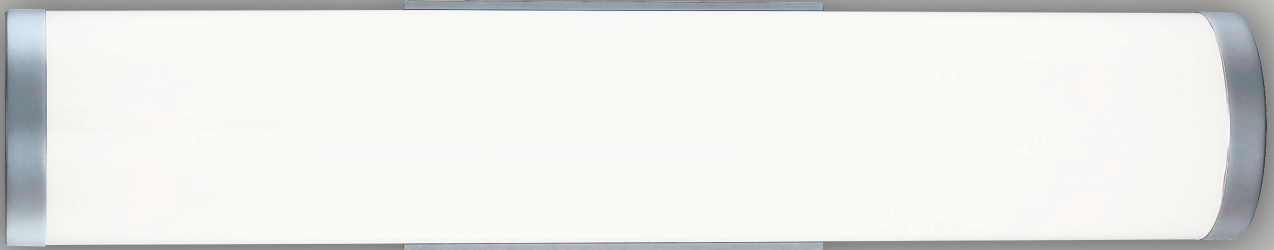

- Aluminum construction, natural white UV-rated acrylic diffuser
- Weather-resistant finish
- No transformer or driver needed

WS-W91809

WS-W91816

WS-W91824

Cylo

9", 16" & 24" LED Outdoor Sconce

Crafted in aluminum with contrast endcaps in durable weather-resistant finishes.