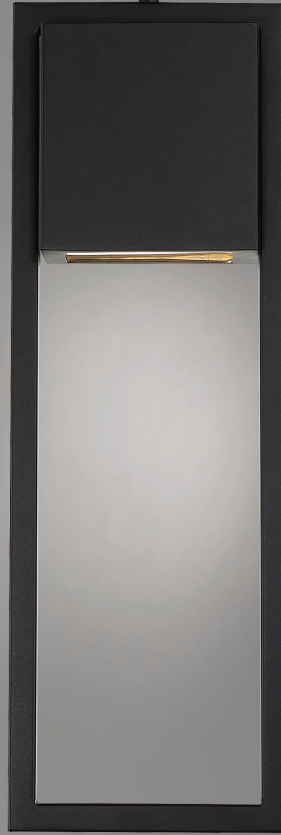

Archetype

18" LED Outdoor Pendant

A low-profile, artful design adds a distinctive, sophisticated look in any outdoor application.

Color Temp: 3000K
CRI: 90
Dimming: 100% - 10% ELV
Rated Life: 54,000 hours
Input: 120V

- Aluminum hardware with etched glass diffuser
- No transformer or driver needed
- Three 12" and one 6" downrod included (additional rods available)