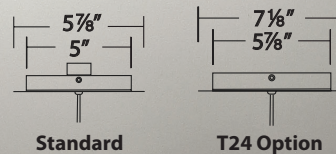

Color Temp: 3000K
CRI: 90
Dimming: 100%-10% ELV
Rated Life: 54,000 hours
Input: 120V-277V

- Hand-crafted, seamless construction, variation expected
- Thin powered aircraft cables provide an ultra-clean look
- 2.76" x 1.26" x 1.18" universal voltage driver (120V-277V)
- The 24 available for special order (driver within the canopy)
- Can be mounted on a sloped ceiling

Canopy dimensions :

PD-84907