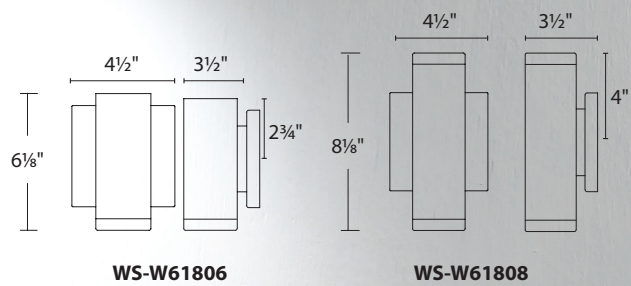

WS-W61806

WS-W61808

	Size	Watt	LED Lumens	Delivered Lumens	Finish
WS-W61806 <i>One Direction</i>	6"	9W	615	540	AL Brushed Aluminum
WS-W61808 <i>Up & Down light</i>	8"	15W	947	773	BK Black
					BZ Bronze