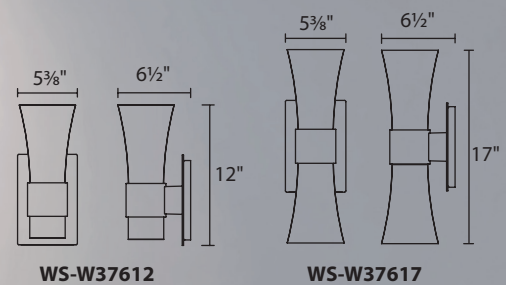

	Size	Watt	LED Lumens	Delivered Lumens	Finish
WS-W37612	12"	21W	1546	997	BZ Bronze 
WS-W37617	17"	21W	1546	960	

Example: **WS-W37617-BZ**

Hurricane

10" & 14" LED Outdoor Sconce

A modern interpretation of a familiar icon representing a refuge.