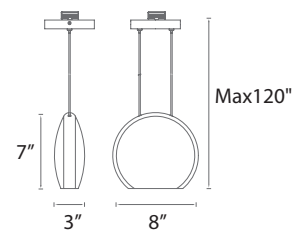

Size	Watt	LED Lumens	Delivered Lumens	Finish
PD-52008	8"	6.5W	284	165	CH Chrome

Example: **PD-52008-CH**