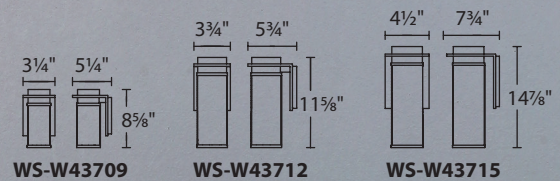

Mesmerizing mesh screen provides exciting visual pattern of this light on the wall or facade

Color Temp: 3000K
CRI: 90
Dimming: 100% - 0% ELV
Rated Life: 44,000 hours
Input: 120V (277V special order)

- Adds a dramatic and industrial flair to any space
- Solid heavy gauge aluminum mesh creates an optical illusion
- Weather resistant powder coated finish
- Light engine factory sealed for maximum protection from the elements
- No transformer or driver required