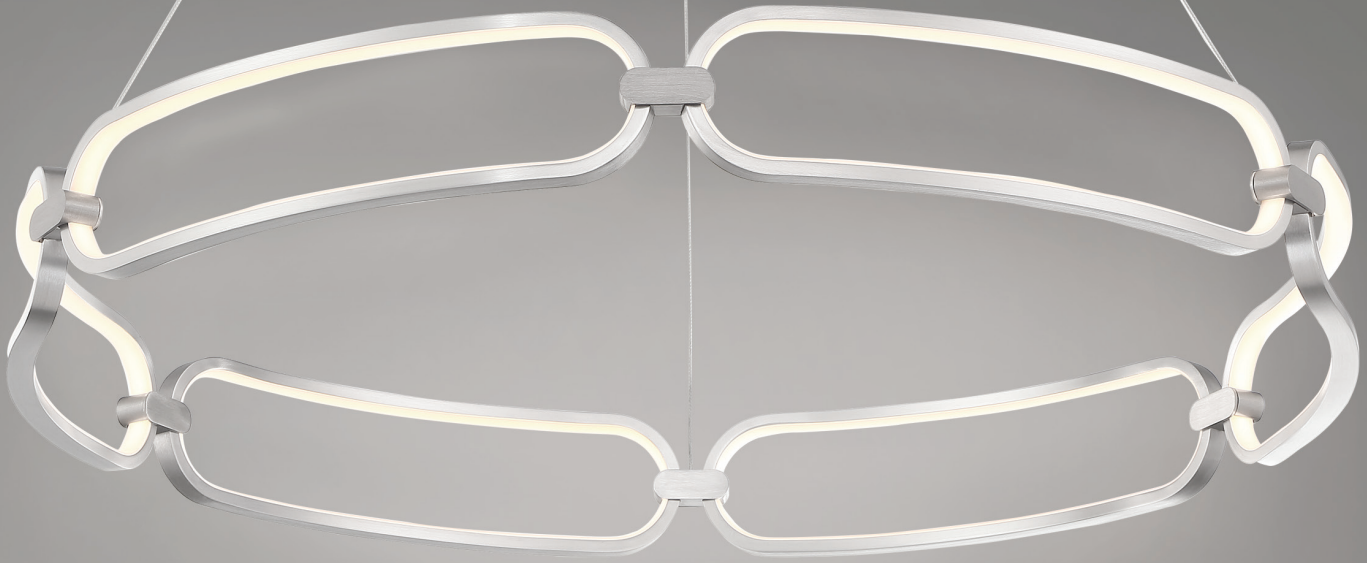

	Size	Watt	LED Lumens	Delivered Lumens	Finish
PD-94940	40"	31W	2098	1329	AB Aged Brass BK Black CH Chrome

Example: **PD-94940-AB**

Solaris

40" LED Pendant & Ceiling Mount

Three rings. One perfect look. A true design statement.

Charmed

24", 32" & 34" LED Chandelier

PD-54932-BN shown

Color Temp: 3000K
CRI: 90
Dimming: 100% - 10% ELV / 0-10V / Triac
Rated Life: 54,000 hours
Input: 120-277V

- Classic chain-link aluminum body design with composite diffuser
- Thin powered cables provide an ultra-clean look
- Driver concealed within the canopy
- Can be mounted on a sloped ceiling