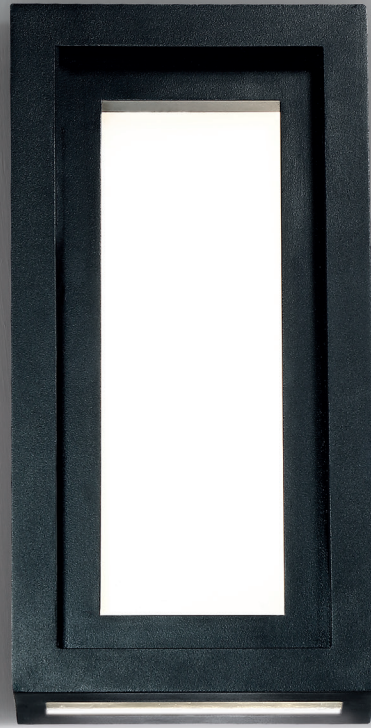

Inset

12" & 16" LED Interior/Exterior Wall Sconce