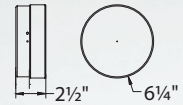

6", 9", 12" & 15" Interior/Exterior LED Ceiling & Wall Mount

Color Temp: 3000K, 3500K
CRI: 90
Dimming: 100%–10% ELV
Rated Life: 50,000 hours*
Input: 120V (277V special order)

- Weather-resistant 316 stainless steel body
- Lightweight, injection-molded, UV-rated acrylic diffuser enhances brightness, safety lock prevents slippage
- No transformer or driver needed
- 277V option available for 9", 12" & 15" sizes (special order)