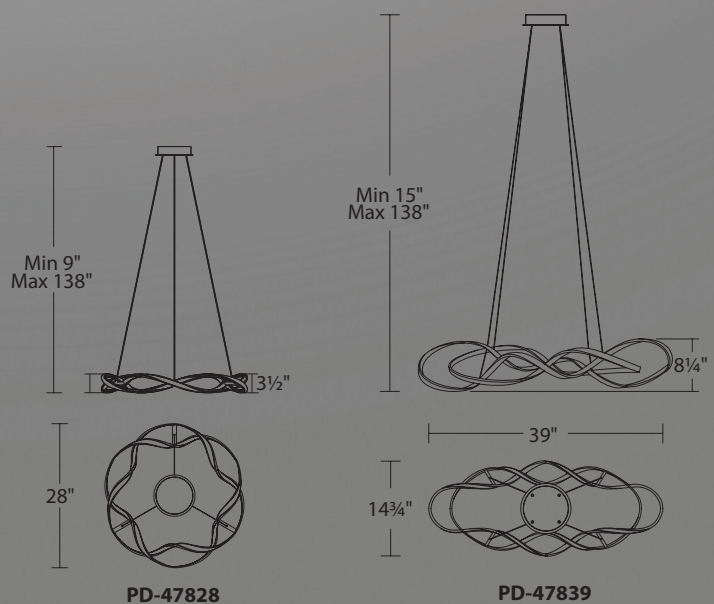

- Flowing pattern extruded aluminum body with composite diffuser
- Thin powered aircraft cables provide an ultra-clean look
- Driver concealed within the canopy
- Can be mounted on a sloped ceiling

	Size	Watt	LED Lumens	Delivered Lumens	Finish
PD-60944	44"	93W	7458	4293	CH Chrome
PD-60964	64"	82W	8550	5603	

Example: **PD-87729-CH**

Interlace

28" & 39" LED Pendant

PD-47839-CH shown

Color Temp: 3000K
CRI: 90
Dimming: 100% - 10% ELV
 100%-5%; 0-10V
Rated Life: 54,000 hours
Input: 120V-277V

- Aluminum body with composite diffuser
- Two seamless interlocked loops
- Thin powered aircraft cables provide an ultra-clean look
- Can be mounted on a sloped ceiling
- Universal voltage driver (120V-277V) concealed within canopy

Interlace

28" & 39" LED Pendant

Delicate bands of light weave playfully in and out on this flowing modern design. A continuous construction, a flexible diffuser, and powered aircraft cable suspension complete an overall clean, seamless look.

	Size	Watt	LED Lumens	Delivered Lumens	Finish
PD-47828	28"	57W	4853	3263	CH <i>Chrome</i> 
PD-47839	39"	57W	4734	3241	

Example: **PD-47828-CH**

Tumbling

20", 25", 33", & 54" LED Pendant

TITLE 24
CALIFORNIA