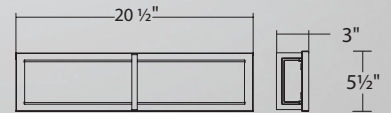

WS-99820

WS-99830

WS-99840

	Size	Watt	LED Lumens	Delivered Lumens	Finish
WS-99820	20.5"	21W	1880	975	CH Chrome 
WS-99830	30"	28W	2583	1371	
WS-99840	40"	36W	3100	1780	

Example: **WS-99830-CH**

Ratio

20", 30" & 40" LED Bath & Sconce