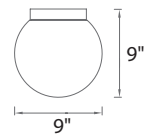

FM-W52309

	Size	Watt	LED Lumens	Delivered Lumens	Finish
FM-W52306	6"	9.5W	800	680	WT White
FM-W52309	9"	18W	1600	1428	

Example: **FM-W52306-WT**

For 277V, add an "F" before the finish: **FM-W52306F-WT**

For 2700K add "-27"; 3500K add "-35" before the finish: **FM-W52306-35-WT**