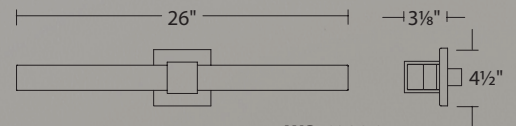

Example: **WS-53827-WT**

Esprit

15", 26" and 38" LED Bath & Sconce

High-performance LED modules.
Slim, geometric profile.

WS-69815

WS-69826

WS-69838

**Driver installs within a junction box*