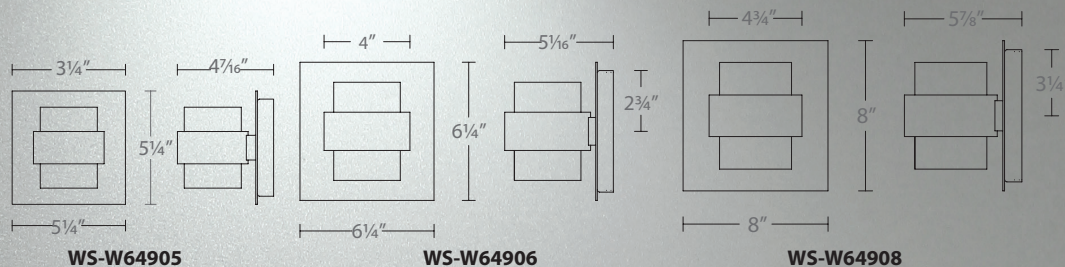

Color Temp: 3000K
CRI: 90
Dimming: 100% - 10% ELV
Rated Life: 54,000 hours
Input: 120V

- Aluminum hardware
- Up and down illumination
- No transformer or driver needed
- Compact design