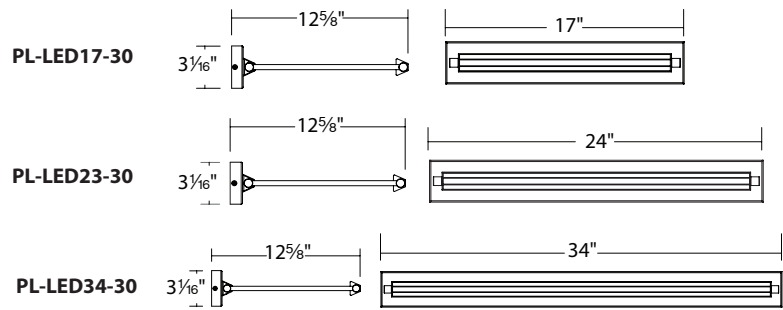

Size	Watt	LED Lumens	Delivered Lumens	Finish
	PL-LED17-30	17"	14W	1125	811	
	PL-LED23-30	24"	17.5W	1490	1078	BK Black AB Aged Brass
	PL-LED34-30	34"	24W	1992	1500	

Example: **PL-LED17-30-BK**