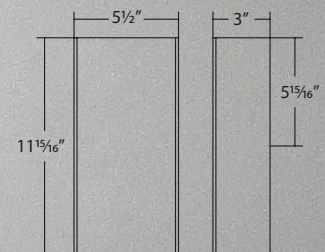

Size	Watt	LED Lumens	Delivered Lumens	Finish
WS-32912	12"	16W	1246	800	SN Satin Nickel BK Black WT White

Example: **WS-32912-BK**
For emergency battery add- **EM** after finish= **WS-32912-SN-EM**