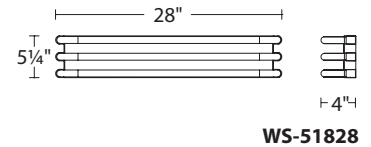

	Size	Watt	LED Lumens	Delivered Lumens	Finish
WS-19831	31"	8W	845	584	CH Chrome 

Example: **WS-19831-CH**

Trio

20", 28" and 37" LED Bath & Sconce

A subtly retro-inspired piece that's totally modern at the same time. Trio's evenly illuminated strips hover above a polished chrome backplate, creating an interesting yet understated accent in blissful bathrooms and commercial spas alike. Mount it over a vanity or vertically as a sconce.