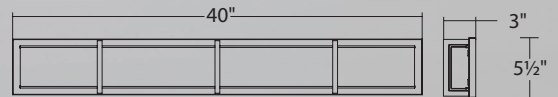

WS-99820

WS-99830

WS-99840

	Size	Watt	LED Lumens	Delivered Lumens	Finish
WS-99820	20.5"	21W	1880	975	CH Chrome 
WS-99830	30"	28W	2583	1371	
WS-99840	40"	36W	3100	1780	

Example: **WS-99830-CH**

Ratio

20", 30" & 40" LED Bath & Sconce