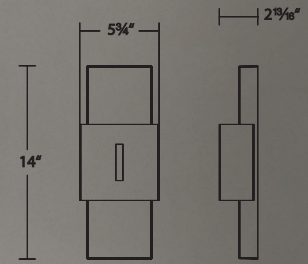

Example: **WS-W14911-BK**

Passage

14" & 22" LED Outdoor Sconce

The design of this wall sconce features a sliver window of glass, coupled with LEDs that provide up and down lighting to illuminate outdoor pathways.