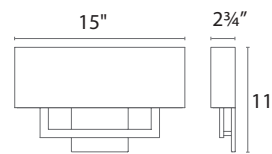

Manhattan

7", 15" & 22" LED Sconce

TITLE 24
CALIFORNIA

WS-13122-BN- shown

Color Temp: 2700K
CRI: 90
Dimming: 100% - 10% ELV
Rated Life: 85,000 hours
Input: 120V (277V special order)

- Urban elegance softened with a fabric shade.
- Trimless fabric shade illuminates evenly
- Etched glass diffuser on top and below
- No transformer or driver required

WS-13115