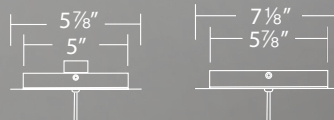

- Twist on glass diffuser
- Thin powered aircraft cables provide an ultra-clean look
- 2.76" x 1.26" x 1.18" universal voltage driver (120V-277V)
- Can be mounted on a sloped ceiling

Canopy dimensions :