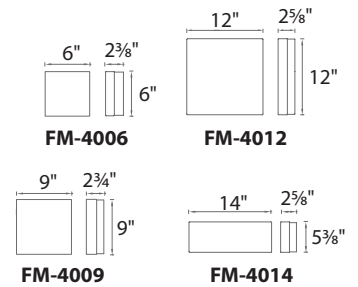

Size	Color Temp	Watt	LED Lumens	Delivered Lumens	Finish	
	FM-4006-27	6"	2700K	17.5W	1400	700	BN Brushed Nickel BZ Bronze CH Chrome	
	FM-4006-30		3000K	17.5W	1444	721		
	FM-4009-27	9"	2700K	31W	2750	1495		
	FM-4009-30		3000K	31W	2765	1511		
	FM-4012-27	12"	2700K	25W	2584	1096		
	FM-4012-30		3000K	25W	2668	1145		
	FM-4014-27	14" x 5"	2700K	31W	1323	610		BN Brushed Nickel
	FM-4014-30		3000K	31W	1356	640		

Example: **FM-4009-30-BN**

For 277V special order, add an "F" before the color temperature: **FM-4006F-27-BN**

*FM-4014 is not Title 24 compliant, Energystar or Wet Rated