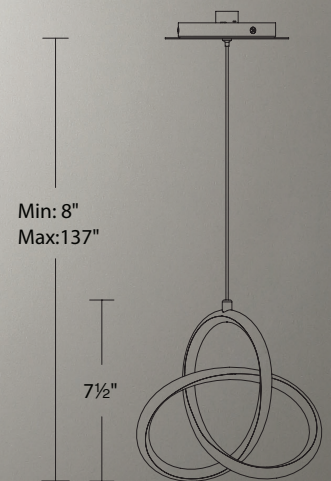

Color Temp: 3000K
CRI: 90
Dimming: 100%-10% ELV
Rated Life: 54,000 hours
Input: 120V-277V

- Hand-crafted, seamless construction, variation expected
- Thin powered aircraft cables provide an ultra-clean look
- 2.76" x 1.26" x 1.18" universal voltage driver (120V-277V)
- The 24 available for special order (driver within the canopy)
- Can be mounted on a sloped ceiling

Canopy dimensions :

PD-84907