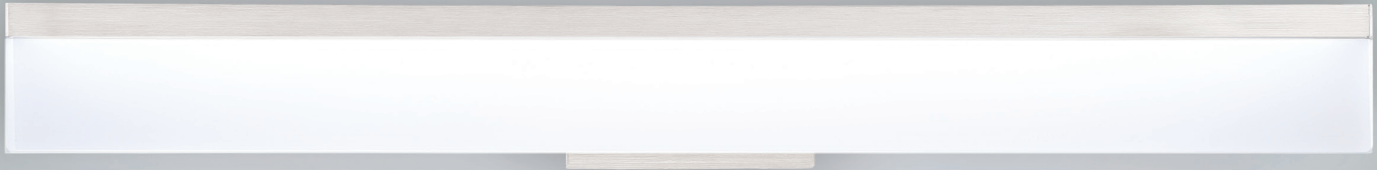

A vertical curtain of light adapted from our handsome Level sconce design. Verge features an ultra-thin frosted diffuser that helps to spread light evenly without any glare or hot spots.

Color Temp: 3500K
CRI: 90
Dimming: 100%–5% ELV
Rated Life: 54,000 hours
Input: 120–277V