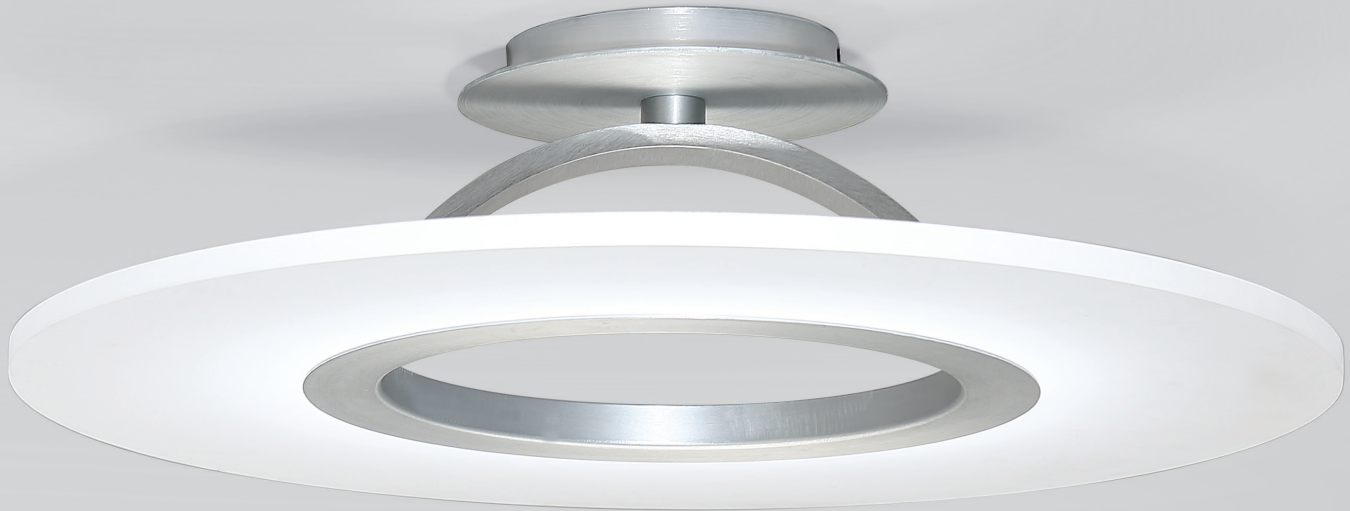

Elektron

20" & 28" LED Close-to-Ceiling Mount

Travelling at the speed of light

Color Temp: 3000K
CRI: 90
Dimming: 100% - 10% ELV
Rated Life: 36,000 hours
Input: 120 - 277V

- Uniquely versatile fixture capable of transforming from pendant to ceiling mount
- Edge lit acrylic diffuser to add an even ring of light to any space
- Mount as a ceiling fixture or wall sconce
- Three 12" and one 6" downrods included (additional downrods available)
- 2.76" x 1.26" x 1.18" universal voltage driver (120V-220V-277V)
- Installs within a junction box