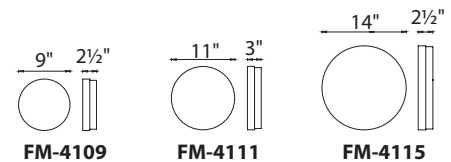

Size	Color Temp	Watt	LED Lumens	Delivered Lumens	Finish
	FM-4109-27 FM-4109-30	9"	2700K 3000K	16.5W 16.5W	1615 1540	700 720	BN Brushed Nickel BZ Bronze CH Chrome
	FM-4111-27 FM-4111-30	11"	2700K 3000K	26W 26W	2300 2315	1050 1080	
	FM-4115-27 FM-4115-30	15"	2700K 3000K	25W 25W	2350 2557	1050 1150	

Example: **FM-4111-27-BN**
For 277V special order, add an "F" before the color temperature: **FM-4111F-27-BN**