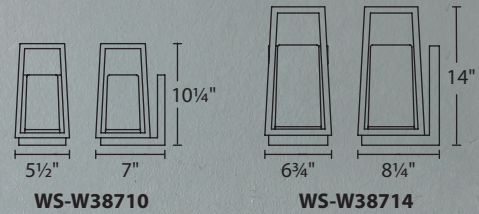

Size	Watt	LED Lumens	Delivered Lumens	Finish
WS-W38710	10"	11.5W	700	500	BK <i>Black</i>
WS-W38714	14"	12.5W	750	500	

Example: **WS-W38710-BK**