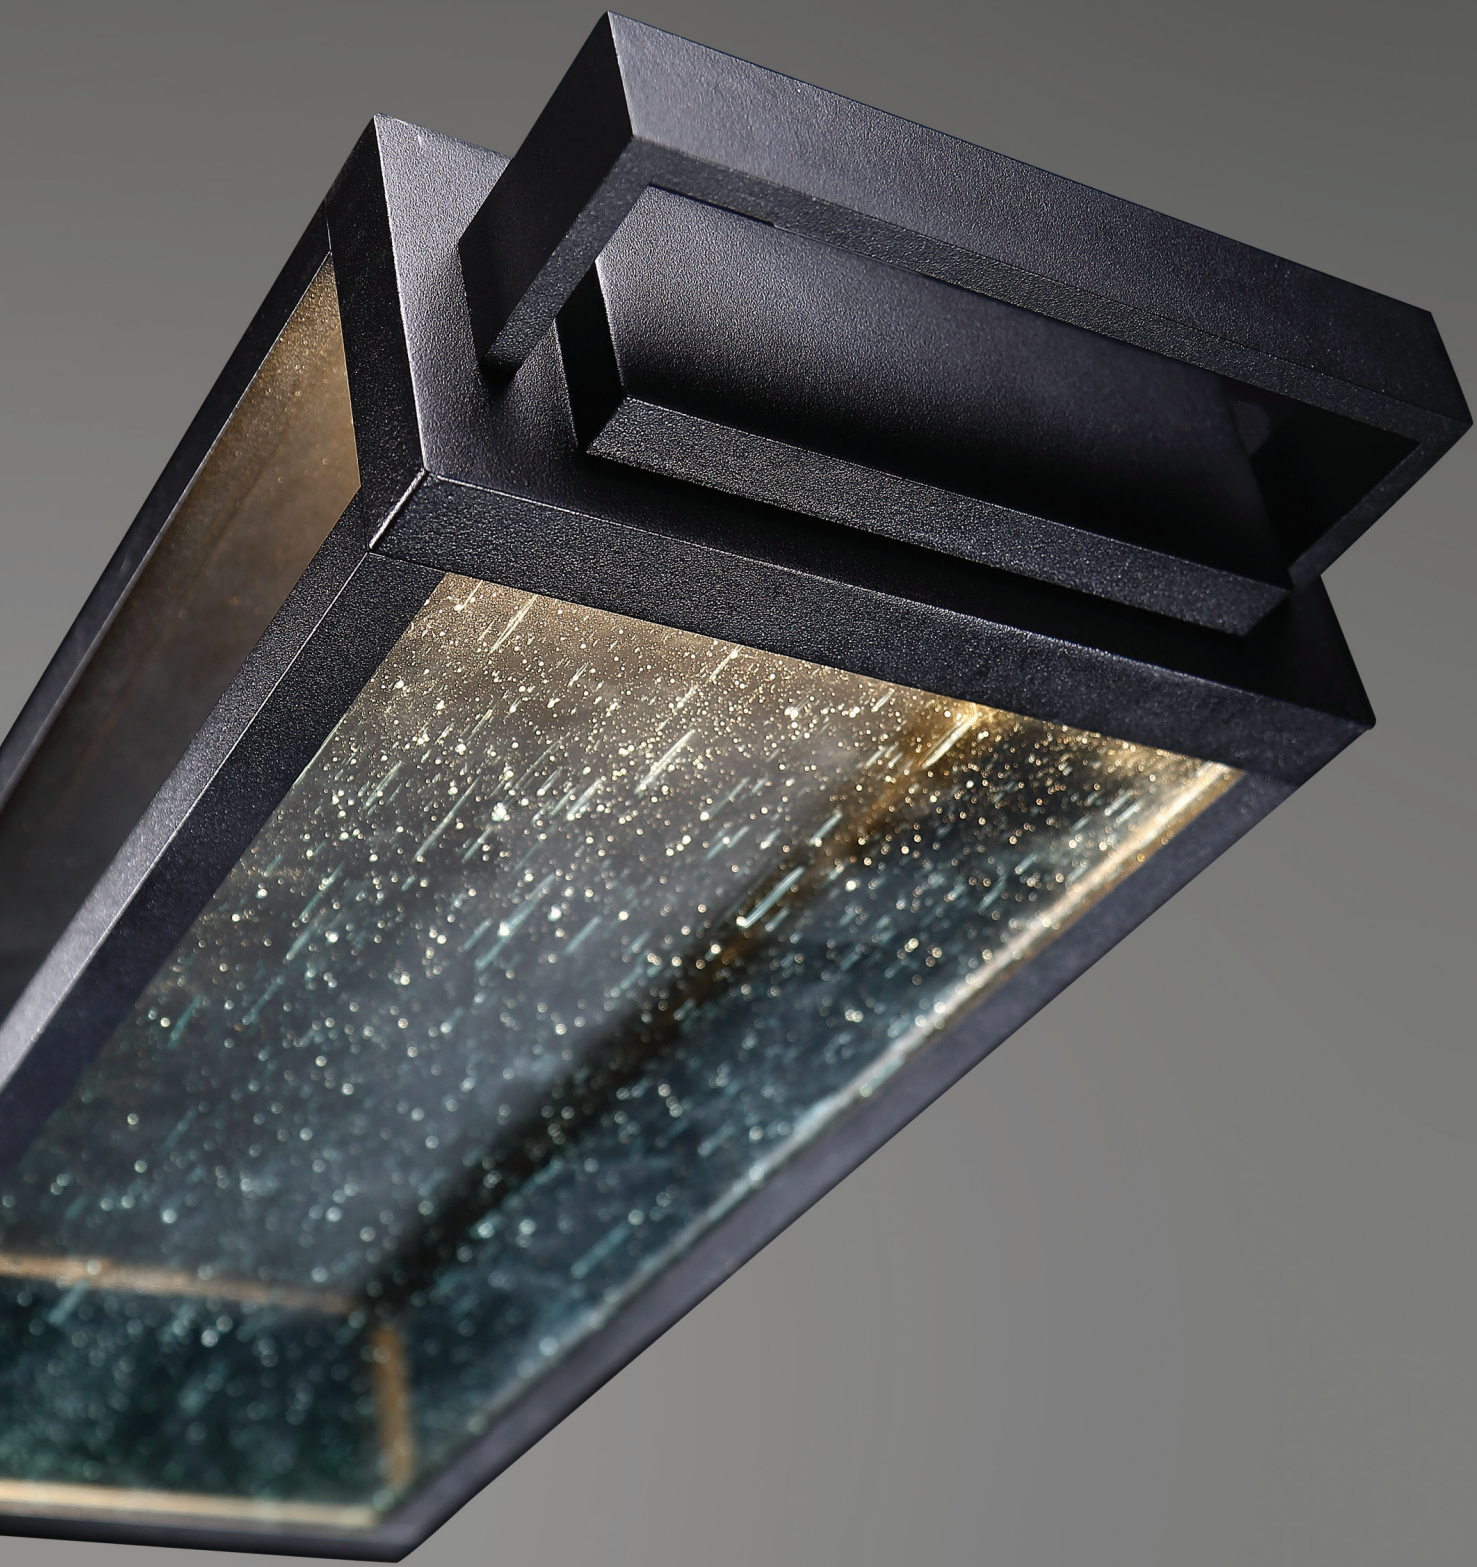

Farmhouse

13" & 17" LED Outdoor Sconce