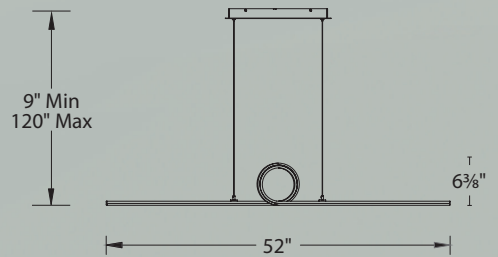

Size	Watt	LED Lumens	Delivered Lumens	Finish
PD-23852	52"	42W	4261	2733	AL <i>Brushed Aluminum</i> BK <i>Black</i>

Example: **PD-23852-BK**