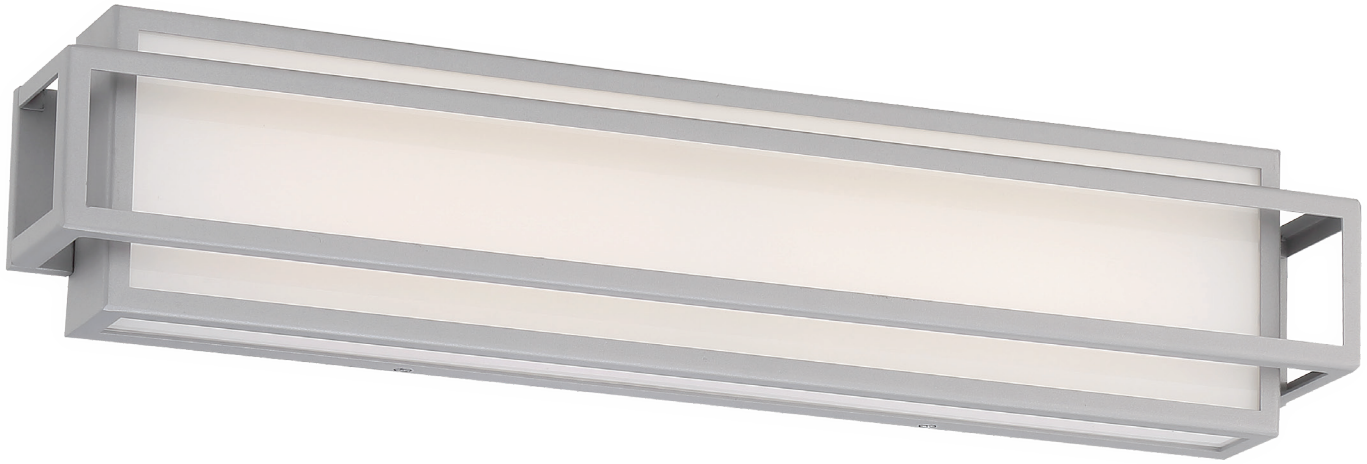

Equation

22", 30" & 40" LED Bath & Sconce

TITLE 24
CALIFORNIA