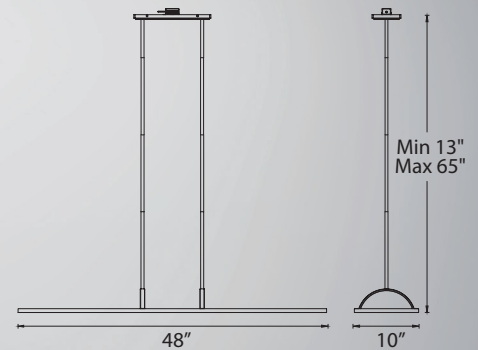

- Super thin, edge-lit LED panels illuminate up and down
- Integral swivel for sloped ceilings
- Six 12" and two 6" downrods included (additional downrod sold separately)
- 2.00" X 1.38" X 1.02" transformer