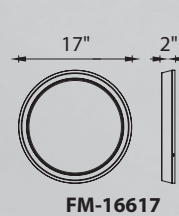

- Large diameter makes a great addition to large rooms or high-ceiling applications
- Low-profile fixture with maximum illumination
- Extruded aluminum trim with no visible hardware
- Driver located inside the fixture
- Mount as a ceiling fixture or wall sconce
- Silk-screened glass diffuser with a white ceramic glaze
- Universal driver (120V-220V-277V)