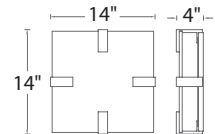

*Driver installs within a junction box

Color Temp: 3000K
CRI: 90
Dimming: 100% - 10% ELV
Rated Life: 53,000 hours
Input: 120 - 277V

- Classic look with a modern upgrade
- Mount as a ceiling fixture or a wall sconce
- Driver located in standard 4" junction box
- Silk-screened glass with a white ceramic glazed center and water clear edge
- 2.76" x 1.26" x 1.18" universal voltage driver (120V-220V-277V)

	Size	Watt	LED Lumens	Delivered Lumens	Finish
FM-57614	14"	22.5W	1660	1145	BN <i>Brushed Nickel</i>

Example: **FM-57614-BN**