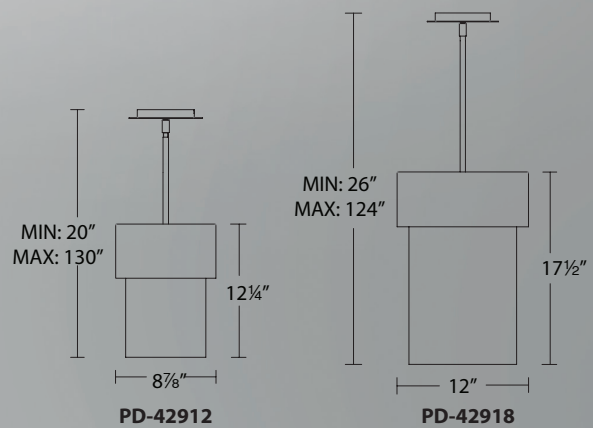

Size	Watt	LED Lumens	Delivered Lumens	Finish
PD-42912	12"	16W	1400	790	BK Black
PD-42918	18"	25W	2400	1365	

Example: **PD-42912-BK**