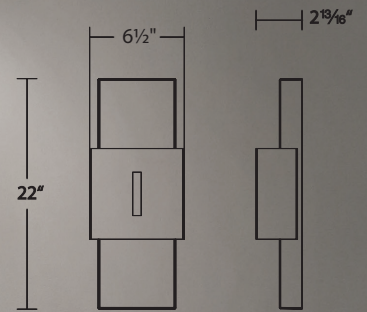

WS-W66922

- Color Temp: 3000K
- CRI: 90
- Dimming: 100% - 10% ELV
- Rated Life: 54,000 hours
- Input: 120V

- Aluminum body with glass diffuser
- No transformer or driver needed

	Size	Watt	LED Lumens	Delivered Lumens	Finish
	WS-W66914 14"	16W	1200	57	BK Black GH Graphite
	WS-W66922 22"	25W	2000	90	

Example: **WS-W66922-BK**