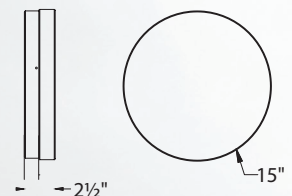

FM-W57815

	Size	Watt	LED Lumens	Delivered Lumens	Finish
FM-W57806-30	6"	10.5W	791	535	SS Stainless Steel BK Black
FM-W57806-35		10.5W	859	581	
FM-W57809-30	9"	16.5W	1542	939	
FM-W57809-35		16.5W	1674	1019	
FM-W57812-30	12"	26W	2315	1376	
FM-W57812-35		26W	2513	1499	
FM-W57815-30	15"	27W	2934	1654	
FM-W57815-35		27W	3185	1796	

Example: **FM-W57809-30-SS**

For 277V special order, add an "F" before the color temperature: **FM-W57812F-30-SS**