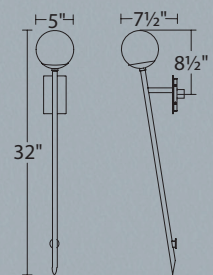

WS-93801

*Driver installs within a junction box