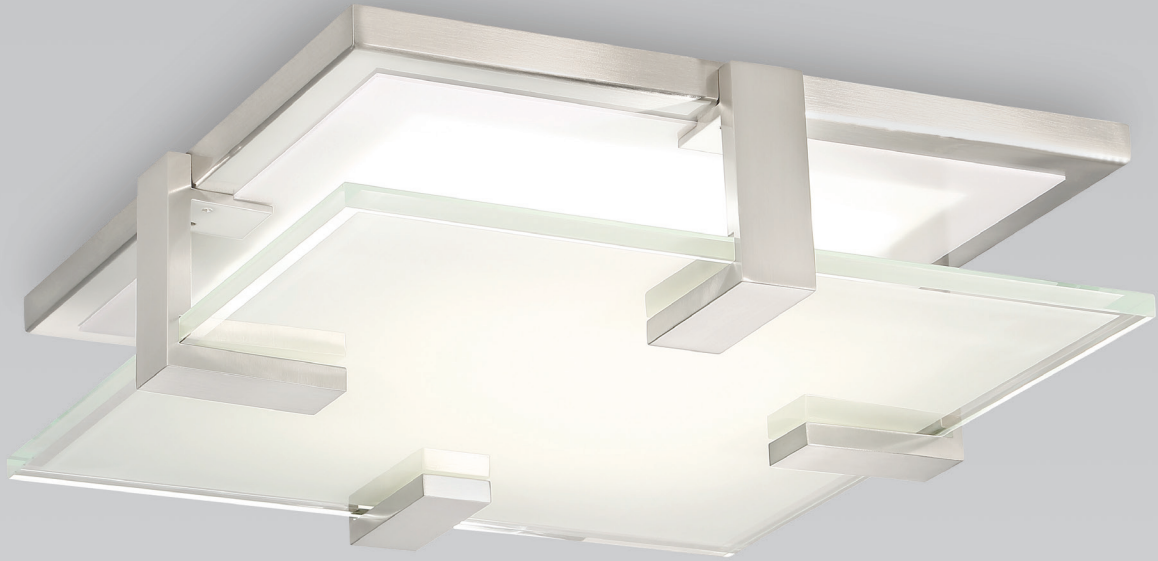

		Size	Watt	LED Lumens	Delivered Lumens	Finish
	FM-13114	14"	26W	2400	1794	BN Brushed Nickel AB Aged Brass 
	FM-13120	20"	37W	2800	2222	
	FM-13126	26"	48W	4200	3310	

Example: **FM-13114-AB**

Meridien

14" LED Ceiling Mount