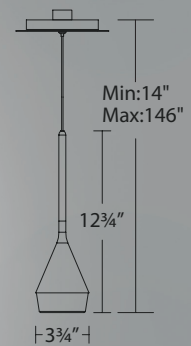

PD-62913

*Driver installs within a junction box

	Size	Watt	LED Lumens	Delivered Lumens	Finish
PD-62913	13"	8W	625	531	CH Chrome BK Black WT White

Example: **PD-62913-BK**
For the 24 option add "T24" before the finish: **PD-62913-T24-BK**