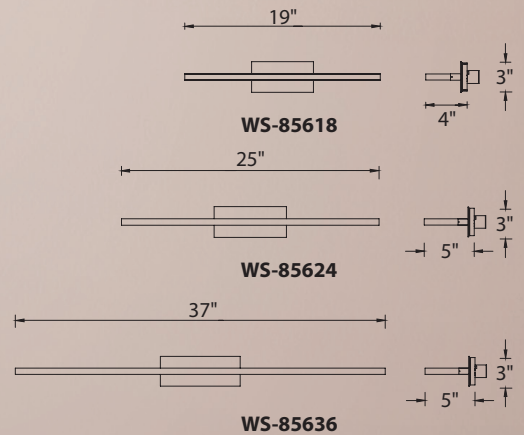

*Driver installs within a junction box

	Size	Watt	LED Lumens	Delivered Lumens	Finish
WS-85618	19"	15.5W	1300	865	WT White AL Brushed Aluminum BK Black
WS-85624	25"	20.5W	1735	1255	
WS-85636	37"	30W	2561	1762	

Example: **WS-85618-WT**