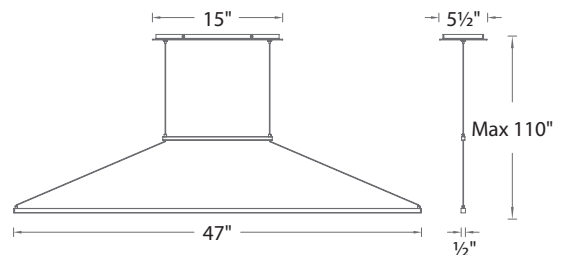

- Impossibly tiny at just a half inch tall by a half inch wide
- Adjustable leveler provides custom positioning
- Solid aluminum construction
- Cable suspension carrying low voltage may be field shortened
- 2.76" X 1.26" X 1.18" Universal voltage driver
- (120V-220V-277V) Installs within a junction box.