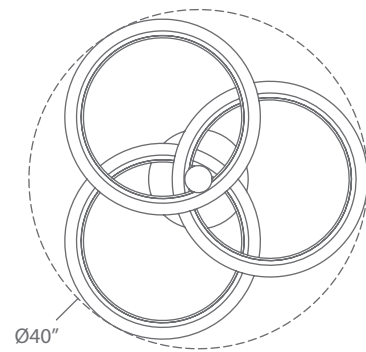

Solaris

40" LED Pendant & Ceiling Mount

PD-94940

Color Temp: 3000K
CRI: 90
Dimming: 100% - 10% ELV / 0-10V / Triac
Rated Life: 50,000 hours
Input: 120V-277V

- Aluminum body with composite diffuser for desired look
- Driver located within the canopy
- Universal voltage driver (120V-220V-277V) concealed within fixture
- Integral swivel for sloped ceilings
- Three 12" and one 6" downrod included (additional downrods available)

	Size	Watt	LED Lumens	Delivered Lumens	Finish
PD-94940	40"	31W	2098	1329	AB Aged Brass BK Black CH Chrome

Example: **PD-94940-AB**