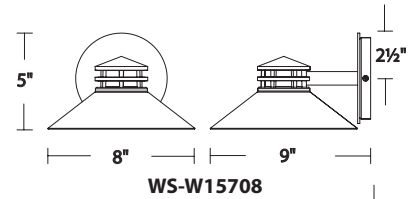

Sodor

8" & 10" LED Outdoor Wall Sconce

Steamworks inspired contemporary approach to a traditional lantern.

Color Temp: 3000K
CRI: 90
Dimming: 100% - 10% ELV
Rated Life: 54,000 hours
Input: 120V

- Weather-resistant powder coated finishes
- Heavy aluminum shade provides great glare cut off
- Light engine is factory sealed for maximum protection from the elements
- Die-cast aluminum construction
- No transformer or driver required

		Size	Watt	LED Lumens	Delivered Lumens	Finish
	WS-W15708	8"	12W	1000	314	BZ Bronze GH Graphite BK Black
	WS-W15710	10"	15W	1200	484	

Example: **WS-W15708-GH**