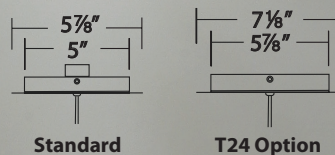

Color Temp: 3500K
CRI: 90
Dimming: 100% - 10% ELV
Rated Life: 54,000 hours
Input: 120-277V

- Pattern glass with bubbled acrylic
- Thin powered aircraft cables provide an ultra-clean look
- 2.76" x 1.26" x 1.18" universal voltage driver (120V-220V-277V)
- Can be mounted on a sloped ceiling
- The 24 available for special order (driver within the canopy)

Canopy dimensions :