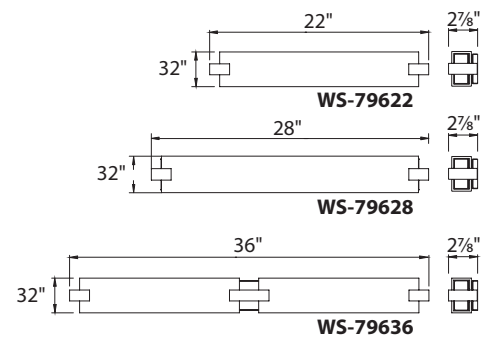

Size	Watt	LED Lumens	Delivered Lumens	Finish
WS-79622	22"	31W	2600	1500	PN Polished Nickel
WS-79628	28"	40W	3600	2365	
WS-79636	36"	47W	4100	2800	

Example: **WS-79628-PN**
For 277V special order, add an "F" before the finish: **WS-79622F-PN**
For 2700K add "-27", 3500K add "-35" before finish: **WS-79622-35-PN**