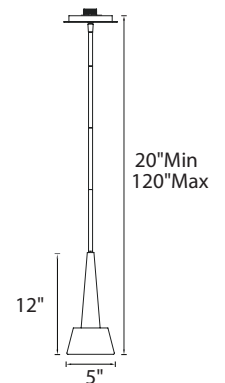

Rocket

12" Mini LED Pendant

Retro styling with a strong trajectory.

Color Temp: 3000K
CRI: 90
Dimming: 100% - 10% ELV
Rated Life: 60,000 hours
Input: 120V (277V special order)

- Retro-style spun metal housing
- Upscale quality plated metal finishes
- Integral swivel for sloped ceilings
- Three 12" and one 6" downrods included (additional downrods available)
- 2.95" X 1.89" X 1.14" Driver