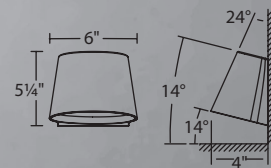

Modernistic and always in fashion.
A clean asymmetrical down light.

Color Temp: 3000K
CRI: 90
Dimming: 100% - 10% ELV
Rated Life: 70,000 hours
Input: 120V-277V

- Low profile with effective path illumination
- Weather-resistant powder coated finish
- Light engine is factory sealed for maximum protection from the elements
- Die-cast aluminum construction
- Luminaire may be rotated 180° when mounting
- Intergrated driver
- Universal driver (120V-220V-277V)