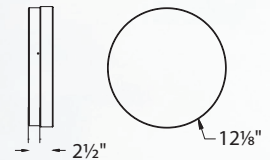

Dot

6", 9", 12" & 15" Interior/Exterior LED Ceiling & Wall Mount

Color Temp: 3000K, 3500K
CRI: 90
Dimming: 100%–10% ELV
Rated Life: 50,000 hours*
Input: 120V (277V special order)

- Weather-resistant 316 stainless steel body
- Lightweight, injection-molded, UV-rated acrylic diffuser enhances brightness, safety lock prevents slippage
- No transformer or driver needed
- 277V option available for 9", 12" & 15" sizes (special order)

FM-W57812

	Size	Watt	LED Lumens	Delivered Lumens	Finish
FM-W57806-30	6"	10.5W	791	535	SS Stainless Steel BK Black
FM-W57806-35		10.5W	859	581	
FM-W57809-30	9"	16.5W	1542	939	
FM-W57809-35		16.5W	1674	1019	
FM-W57812-30	12"	26W	2315	1376	
FM-W57812-35		26W	2513	1499	
FM-W57815-30	15"	27W	2934	1654	
FM-W57815-35		27W	3185	1796	

Example: **FM-W57809-30-SS**

For 277V special order, add an "F" before the color temperature: **FM-W57812F-30-SS**