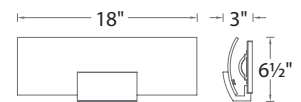

Example: **WS-57627-BN**

Horizon

18" & 26" LED Bath & Sconce

Captivating beauty just beyond reach.

Color Temp: 3000K
CRI: 90
Dimming: 100% - 10% ELV
Rated Life: 44,000 hours
Input: 120V

- Curved silk-screened glass with a white ceramic glazed center and water clear edge
- No transformer or driver required