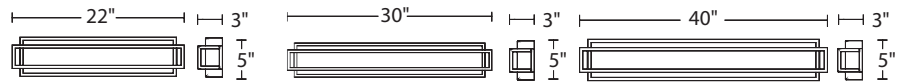

WS-26930

WS-26940

Color Temp: 3000K
CRI: 90
Dimming: 100% - 10% ELV
Rated Life: 50,000 hours
Input: 120V

WS-26922