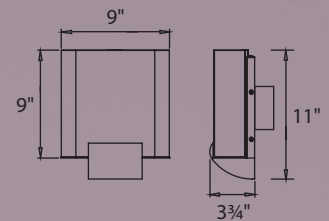

- Art deco inspired contemporary design
- Mouth blown etched triplex opal glass diffuser provides even illumination
- Heavy gauge nickel plated hardware
- 2.76" x 1.26" x 1.18" universal voltage driver (120V-220V-277V)