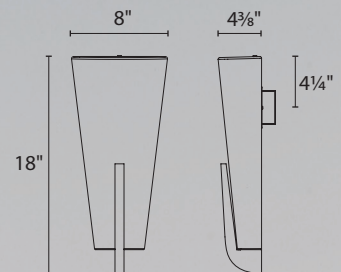

- Heavy gauge solid nickel plated hardware inspired by classic aviator hood ornaments
- Mouth blown etched opal glass diffuser provides even illumination
- 2.76" x 1.26" x 1.18" universal voltage driver (120V-220V-277V)