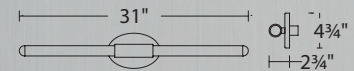

WS-19831

*Driver installs within a junction box

	Size	Watt	LED Lumens	Delivered Lumens	Finish
WS-19831	31"	8W	845	584	CH Chrome

Example: **WS-19831-CH**