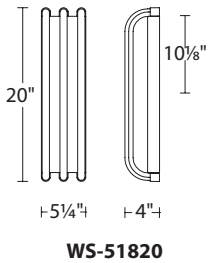

	Size	Watt	LED Lumens	Delivered Lumens	Finish
WS-19831	31"	8W	845	584	CH Chrome 

Example: **WS-19831-CH**

Trio

20", 28" and 37" LED Bath & Sconce

A subtly retro-inspired piece that's totally modern at the same time. Trio's evenly illuminated strips hover above a polished chrome backplate, creating an interesting yet understated accent in blissful bathrooms and commercial spas alike. Mount it over a vanity or vertically as a sconce.