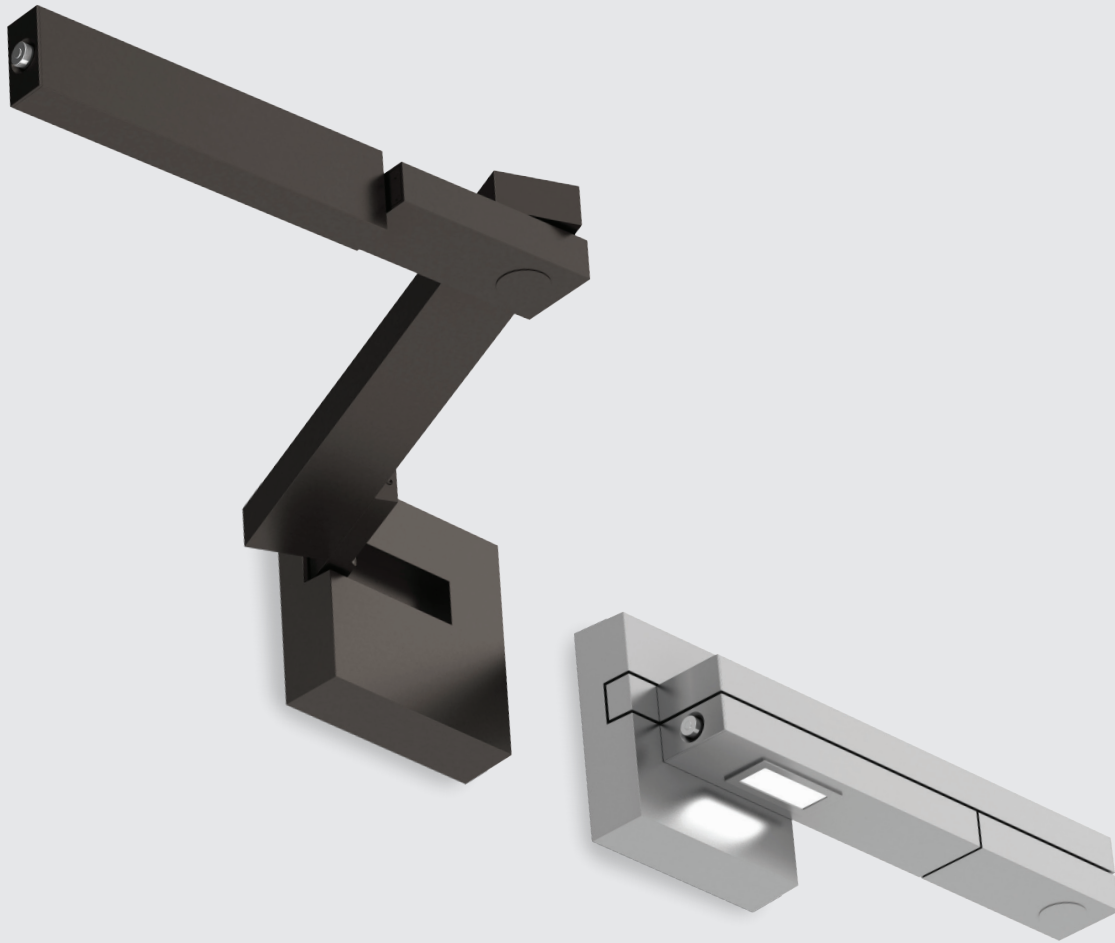

Flip

LED Swing Arm

Bauhaus and beautiful. Versatile design and function.

Color Temp: 3000K
CRI: 85
Dimming: 100% - 10% (integral dimmer)
Rated Life: 30,000 hours
Input: 120-240V

- Bauhaus-style geometry in a left and right paired design
- Aluminum construction
- Fingertip touch dimming on head
- Two 12 inch cord covers included for portable installation
- Mounts to standard 4" junction box when hard-wired
- Driver located inside canopy