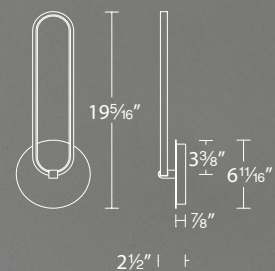

Size	Watt	LED Lumens	Delivered Lumens	Finish
WS-54919	19"	12W	800	570	SG Soft Gold BN Brushed Nickel

Example: **WS-54919-BN**