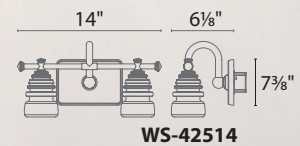

*Driver installs within a junction box