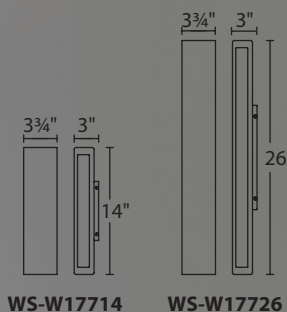

Size	Watt	LED Lumens	Delivered Lumens	Finish
	WS-W17714 14"	23W	1000	495	AL Brushed Aluminum BK Black WT White
	WS-W17726 26"	46W	2000	1092	

Example: **WS-W17714-AL**
For 277V, add an "F" before the finish: **WS-W17714F-AL**