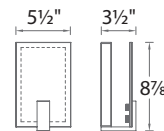

Color Temp: 3000K
CRI: 90
Dimming: 100% - 10% ELV
Rated Life: 50,000 hours
Input: 120V

- Silk-screened glass with a white ceramic glazed center and water clear edge
- Mount vertically only
- No transformer or driver required

WS-57609