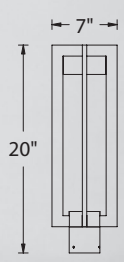

Chamber

20" LED Outdoor Post Mount

	Size	Watt	LED Lumens	Delivered Lumens	Finish
PM-W48620	20"	17.5W	1600	634	BK Black BZ Bronze

Example: **PM-W48620-BZ**