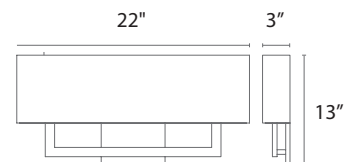

Manhattan

7", 15" & 22" LED Sconce

TITLE 24
CALIFORNIA

WS-13122-BN- shown

Color Temp: 2700K
CRI: 90
Dimming: 100% - 10% ELV
Rated Life: 85,000 hours
Input: 120V (277V special order)

- Urban elegance softened with a fabric shade.
- Trimless fabric shade illuminates evenly
- Etched glass diffuser on top and below
- No transformer or driver required

WS-13122