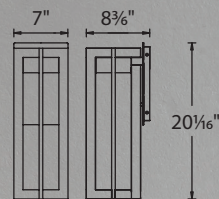

Chamber

12", 16", 20", & 25" LED Outdoor Wall Sconce

Bold Mid-Century Modern look with intersecting aluminum frames and cutting-edge LED light.

Color Temp: 3000K
CRI: 90
Dimming: 100%–10% ELV
Rated Life: 50,000 hours*
Input: 120V (277V special order)

- Solid aluminum construction with weather-resistant finish
- Minimal mounting hardware for easy installation
- Light engine is factory sealed for maximum protection from the elements
- No transformer or driver required

WS-W48620

		Size	Watt	LED Lumens	Delivered Lumens	Finish	
	WS-W48612	12"	9.5W	800	213		
	WS-W48616	16"	12W	1000	255		
	WS-W48620	20"	18W	1600	519		
	WS-W48625	25"	22W	1800	605		
	BK	Black					
	BZ	Bronze					

Example: **WS-W48616-BK**

For 277V, add an "F" before the finish: **WS-W48616F-BK**