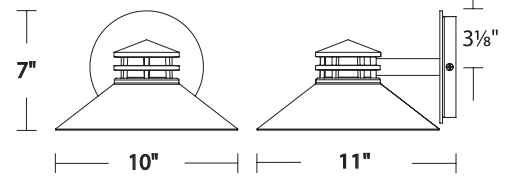

WS-W15708

WS-W15710

		Size	Watt	LED Lumens	Delivered Lumens	Finish
	WS-W15708	8"	12W	1000	314	BZ Bronze GH Graphite BK Black 
	WS-W15710	10"	15W	1200	484	

Example: **WS-W15708-GH**

Folsom

10" & 14" LED Outdoor Wall Sconce