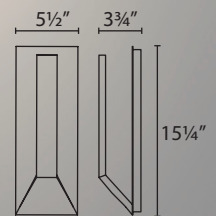

Size	Watt	LED Lumens	Delivered Lumens	Finish
	15"	15W	1234	875	BZ Bronze
					GH Graphite
					WT White

Example: **WS-W5915-WT**
For 277V, add an "F" before the finish: **WS-W5915F-WT**