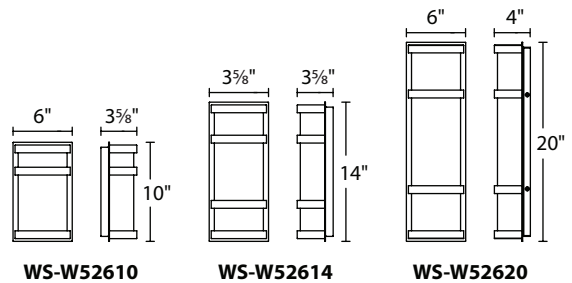

Classic architectural lighting form offered in complementary sizes.

Color Temp: 3000K
CRI: 90
Dimming: 100% - 10% ELV
Rated Life: 50,000 hours
Input: 120V (277V special order)

- Classic architectural look that pairs well with a multitude of commercial applications
- Weather-resistant powder coated finishes
- Light engine factory sealed for maximum protection from the elements
- Solid aluminum construction
- Etched opal glass diffuser provides even illumination
- No transformer or driver required