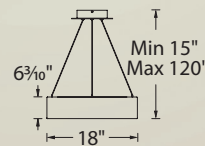

Example: **PD-40903-SN**

Voyager

1, 2 & 3 Light LED Pendant

A gateway to another world of design and technology.

PD-40902-BK shown

Corso

18", 32", 43" & 53" LED Pendant

TITLE 24
CALIFORNIA