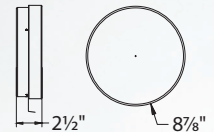

Dot

6", 9", 12" & 15" Interior/Exterior LED Ceiling & Wall Mount

Color Temp: 3000K, 3500K
CRI: 90
Dimming: 100%–10% ELV
Rated Life: 50,000 hours*
Input: 120V (277V special order)

- Weather-resistant 316 stainless steel body
- Lightweight, injection-molded, UV-rated acrylic diffuser enhances brightness, safety lock prevents slippage
- No transformer or driver needed
- 277V option available for 9", 12" & 15" sizes (special order)

FM-W57809

	Size	Watt	LED Lumens	Delivered Lumens	Finish
FM-W57806-30	6"	10.5W	791	535	SS Stainless Steel BK Black
FM-W57806-35		10.5W	859	581	
FM-W57809-30	9"	16.5W	1542	939	
FM-W57809-35		16.5W	1674	1019	
FM-W57812-30	12"	26W	2315	1376	
FM-W57812-35		26W	2513	1499	
FM-W57815-30	15"	27W	2934	1654	
FM-W57815-35		27W	3185	1796	

Example: **FM-W57809-30-SS**

For 277V special order, add an "F" before the color temperature: **FM-W57812F-30-SS**