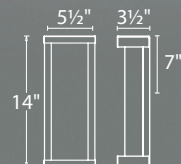

Case

9", 14" & 20" LED Outdoor Sconce

Color Temp: 3000K
CRI: 90
Dimming: 100%–10% ELV
Rated Life: 81,000 hours
Input: 120V (277V Special Order)

- Aluminum or 316 stainless steel construction, UV-rated acrylic diffuser
- Weather-resistant black finish in aluminum construction
- No transformer or driver needed

WS-W47814