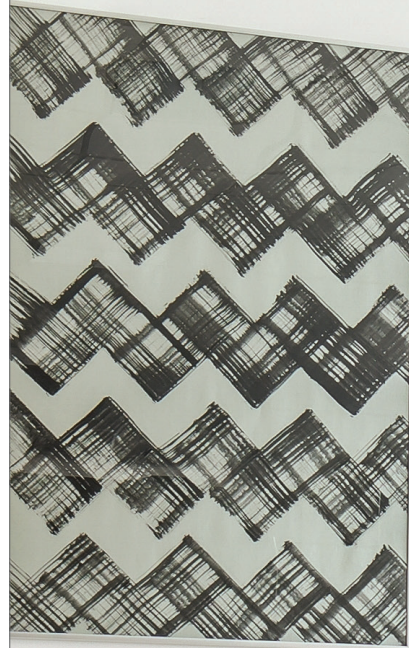

dweLED

by WAC Lighting

LED Pendants + Chandeliers.....	3-88
LED Ceiling Mounts.....	89-108
LED Sconces + Bath.....	109-148
LED Sconces.....	149-174
LED Display + Picture.....	175-180
LED Bedside Wall + Swing Arms.....	181-188
LED Outdoor.....	189-236