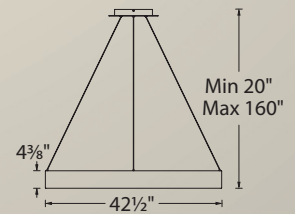

PD-33743

Color Temp: 3000K
CRI: 90
Dimming: 100% - 10% ELV
100% - 5% 0-10V
Rated Life: 75,000 hours
Input: 120V-277V

- Acrylic diffuse to provide even illumination with no LED hotspots
- Thin powered aircraft cables provide an ultra-clean look
- Can be mounted on sloped ceiling
- Universal voltage driver (120V-220V-277V) concealed within canopy

	Size	Watt	LED Lumens	Delivered Lumens	Finish
PD-33718	18"	22W	1495	940	WT White BK Black AL Brushed Aluminum
PD-33732	32"	88W	6340	4435	
PD-33743	43"	125W	11115	7300	
PD-33753	53"	169W	12028	8458	

Example: **PD-33732-BK**