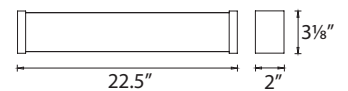

WS-7316

WS-7322