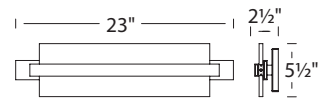

Reflection

23", 29" & 39" LED Bath & Sconce

The meditation of enlightenment. Edge-lit on both sides.

Color Temp: 3500K
CRI: 90
Dimming: 100% - 5% ELV
Rated Life: 46,000 hours
Input: 120 - 277V

- Edge-lit magic
- Ultra low profile design
- Mount vertically or horizontally
- Frosted acrylic diffuser provides even illumination
- WS-59639 features ELV or 0-10V dimming
- 2.76" x 1.26" x 1.18" universal voltage driver (120V-220V-277V)

WS-59623

*Driver installs within a junction box

	Size	Watt	LED Lumens	Delivered Lumens	Finish
WS-59623	23"	30.5W	1535	1370	AL <i>Brushed Aluminum</i>
WS-59629	29"	38W	1920	1750	
WS-59639	35"	51.5W	2535	2410	

Example: **WS-59623-AL**