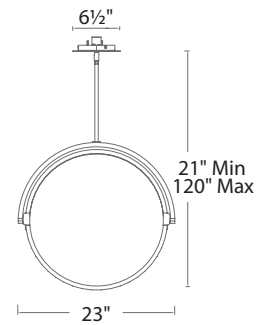

*Driver installs within a junction box

	Size	Watt	LED Lumens	Delivered Lumens	Finish
PD-60723	23"	28W	3160	1895	TT Titanium

Example: **PD-60723-TT**