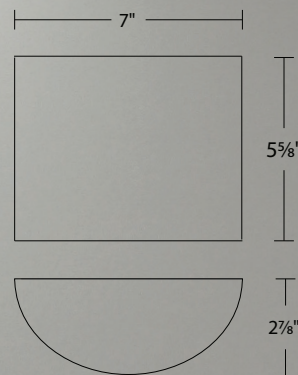

Size	Watt	LED Lumens	Delivered Lumens	Finish
WS-30907	7"	21.5W	1018	713	AB Aged Brass WT White BN Brushed Nickel BK Black

Example: **WS-30907-AB**