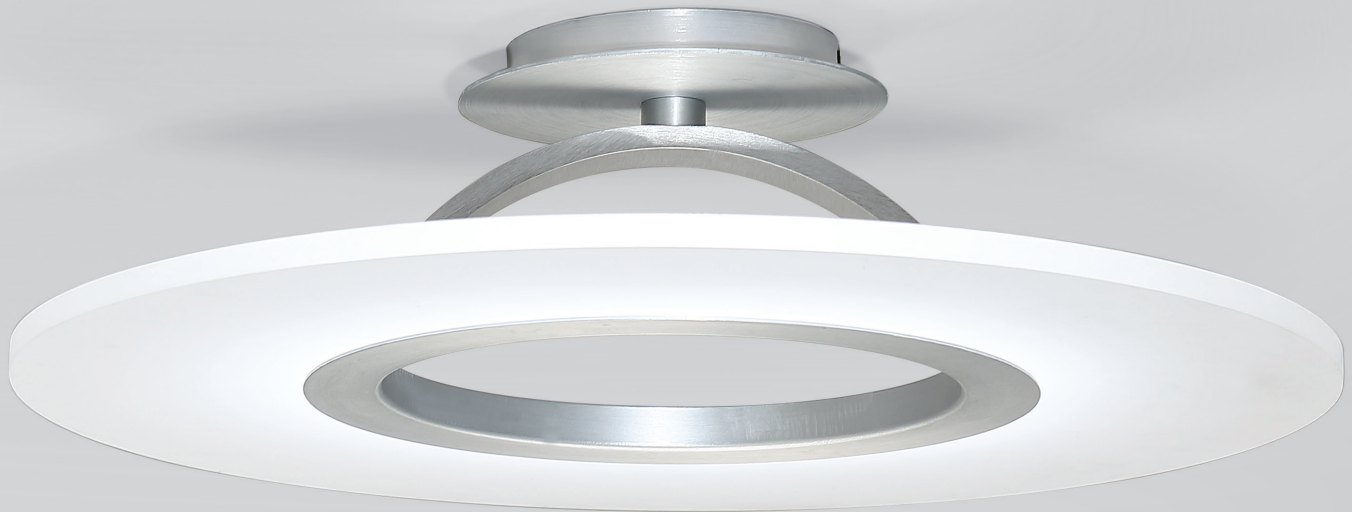

Elektron

20" & 28" LED Pendant + Close-to-Ceiling Mount