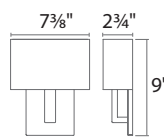

Manhattan

7", 15" & 22" LED Sconce

TITLE 24
CALIFORNIA

WS-13122-BN- shown

Color Temp: 2700K
CRI: 90
Dimming: 100% - 10% ELV
Rated Life: 85,000 hours
Input: 120V (277V special order)

- Urban elegance softened with a fabric shade.
- Trimless fabric shade illuminates evenly
- Etched glass diffuser on top and below
- No transformer or driver required

WS-13107