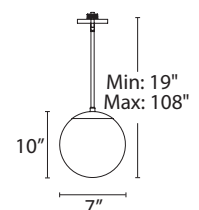

Niveous

7", 10" & 13" LED Pendant

TITLE 24
CALIFORNIA

The perfect sphere.

Color Temp: 3000K (2700K / 3500K special order)
CRI: 90
Dimming: 100% - 10% ELV; 100%-5% (0-10)
Rated Life: 70,000 hours
Input: 120-277V

- Mouth blown etched opal glass provides even illumination
- Integral swivel for sloped ceiling
- Driver located in standard 4" junction box
- Three 12" and one 6" downrods included (additional downrods available)
- 2.95" X 1.88 X 1.14" Universal driver (120V-220V-277V)

PD-52310

	Size	Watt	LED Lumens	Delivered Lumens	Finish
PD-52307	7"	10W	777	588	BN Brushed Nickel WT White AB Aged Brass
PD-52310	10"	14W	906	685	
PD-52313	13"	14W	906	715	

Example: **PD-52310-BN**
For 2700K add "-27"; 3500K add "-35" before the finish: **PD-52310-27-BN**

*Driver installs within a junction box