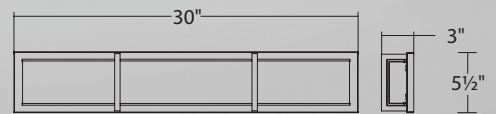

WS-99820

WS-99830

WS-99840

	Size	Watt	LED Lumens	Delivered Lumens	Finish
WS-99820	20.5"	21W	1880	975	CH Chrome 
WS-99830	30"	28W	2583	1371	
WS-99840	40"	36W	3100	1780	

Example: **WS-99830-CH**

Ratio

20", 30" & 40" LED Bath & Sconce