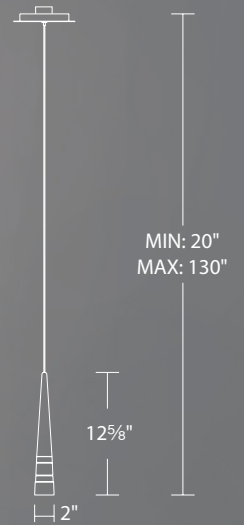

PD-22912

*Driver installs within a junction box

	Size	Watt	LED Lumens	Delivered Lumens	Finish
PD-18913	13"	7W	513	458	BK Black CH Chrome

Example: **PD-18913-CH**