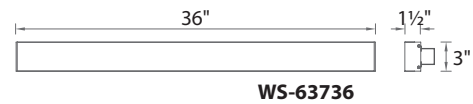

Example: **WS-59623-AL**

Strip

18", 24" & 36" LED Bath & Sconce

Lighting with no boundaries.

Color Temp: 2700K, 3000K, 3500K
CRI: 90
Dimming: 100% - 10% ELV
Rated Life: 54,000 hours
Input: 120 - 277V

- Modern, sleek, clean
- Co-extruded clear and white acrylic provides substance, luminosity and optical efficacy
- Mounts vertically or horizontally
- Listed for use in closets
- Conversion plate for 4" junction box included
- Adjustable backplate
- 2.76" x 1.26" x 1.18" universal voltage driver (120V-220V-277V) installs within junction box