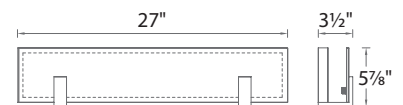

Color Temp: 3000K
CRI: 90
Dimming: 100% - 10% ELV
Rated Life: 50,000 hours
Input: 120V

- Silk-screened glass with a white ceramic glazed center and water clear edge
- Mount horizontally only
- No transformer or driver required

WS-57627