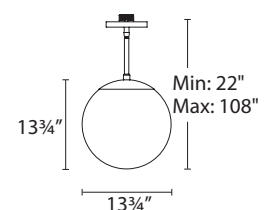

PD-52313

	Size	Watt	LED Lumens	Delivered Lumens	Finish
PD-52307	7"	10W	777	588	BN Brushed Nickel WT White AB Aged Brass
PD-52310	10"	14W	906	685	
PD-52313	13"	14W	906	715	

Example: **PD-52310-BN**
For 2700K add "-27"; 3500K add "-35" before the finish: **PD-52310-27-BN**

*Driver installs within a junction box