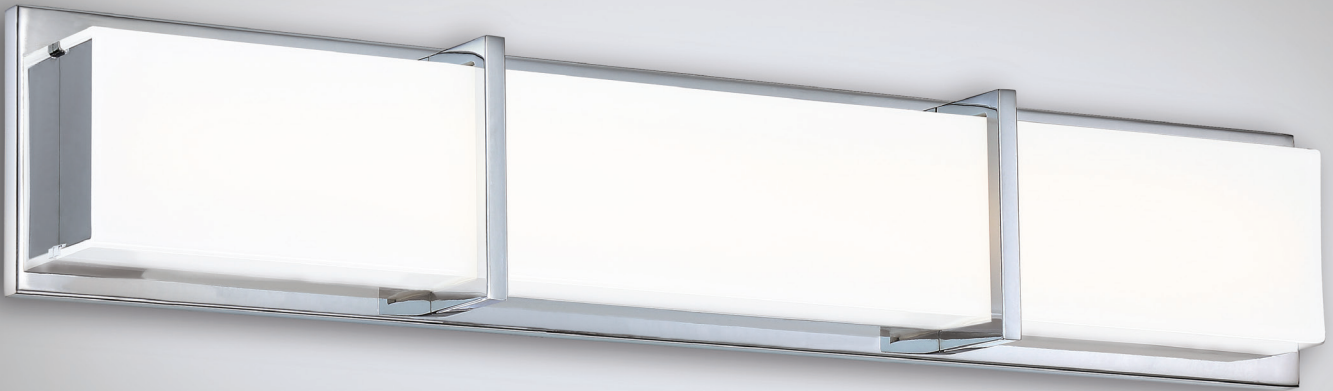

Ratio

20", 30" & 40" LED Bath & Sconce