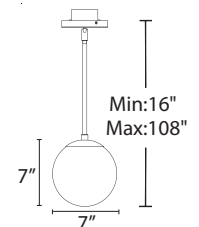

p. 107 Ceiling Mount

- Mouth blown etched opal glass provides even illumination
- Integral swivel for sloped ceiling
- Driver located in standard 4" junction box
- Three 12" and one 6" downrods included (additional downrods available)
- 2.95" X 1.88 X 1.14" Universal driver (120V-220V-277V)