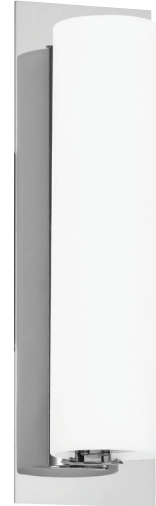

Soho

11", 17" & 23" LED Bath & Sconce

Urban chic for luxury baths.