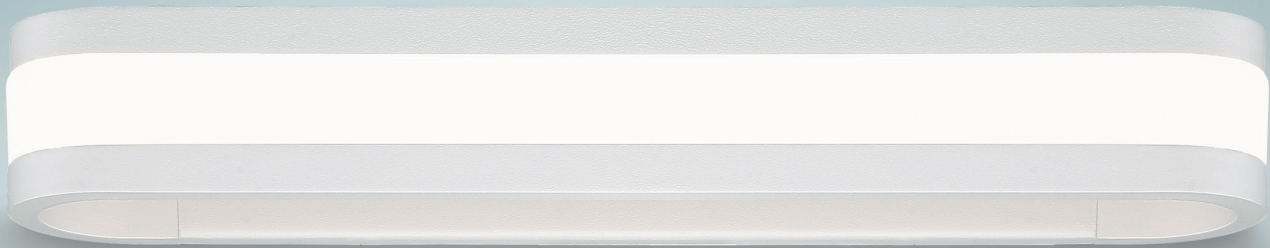

Endure

20", 27" and 37" LED Bath & Sconce

A continuous band of even light wraps around a finely crafted aluminum structure like the Roman "Circus Maximus." Hollow in the center.

*Driver installs within a junction box

- **Color Temp:** 3000K
- **CRI:** 90
- **Dimming:** 100%–10% ELV
- **Rated Life:** 60,000 hours
- **Input:** 120–277V

- Frosted acrylic edge-lit diffuser
- Can be mounted vertically or horizontally
- 3" x 1.25" x 1.13" universal voltage driver (120V-220V-277V)

	Size	Watt	LED Lumens	Delivered Lumens	Finish
WS-53820	20"	20W	879	703	WT White
WS-53827	27"	25W	1384	1107	
WS-53837	37"	30W	2040	1632	

Example: **WS-53827-WT**