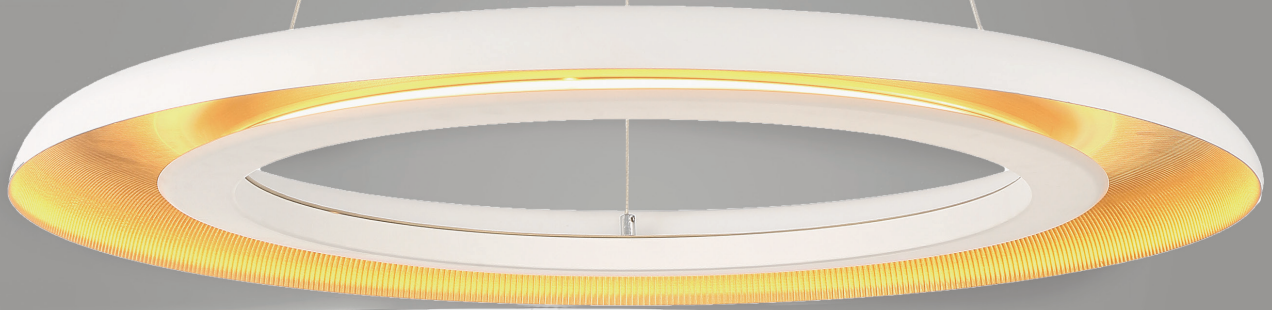

Omega

28" LED Pendant

DAMP TITLE 24
CALIFORNIA