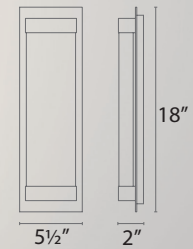

Mythical

13", 18" & 24" LED Sconce

TITLE 24
CALIFORNIA

WS-12718

Color Temp: 3000K
CRI: 90
Dimming: 100% - 10% ELV
Rated Life: 54,000 hours
Input: 120V (277V special order)

- 1/2-inch-thick solid block of polished clear seeded crystal
- Creates magnificent sparkles as bubbles within catch the light
- Concealed hardware completes this curiosity inspiring sconce
- Mount vertically or horizontally on a standard 4" junction box
- No transformer or driver required

	Size	Watt	LED Lumens	Delivered Lumens	Finish
WS-12713	13"	8W	392	139	PN <i>Polished Nickel</i>
WS-12718	18"	16W	771	333	
WS-12724	24"	16W	730	326	

Example: **WS-12718-PN**
For 277V, add an "F" before the finish: **WS-12718F-PN**