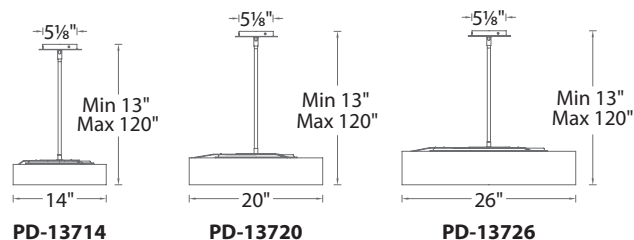

- Three 12" and one 6" downrods included (additional downrods available)
- Integral swivel for sloped ceiling
- No transformer or driver required

	Size	Watt	LED Lumens	Delivered Lumens	Finish
PD-13714	14"	28W	2400	1794	BN Brushed Nickel  AB Aged Brass 
PD-13720	20"	32W	2800	2222	
PD-13726	26"	48W	4200	3310	