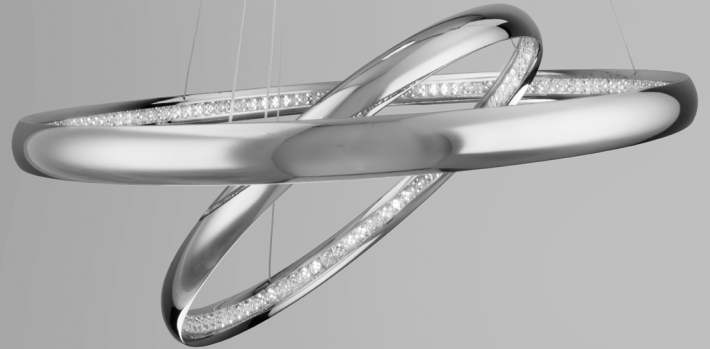

PD-46925 shown