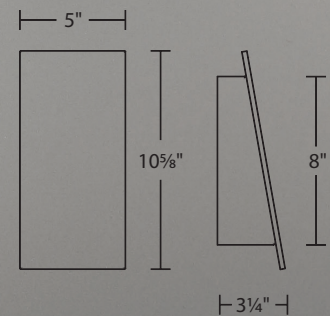

Size	Watt	LED Lumens	Delivered Lumens	Finish
WS-W14911	11"	7W	441	353	BK Black
					AL Brushed Aluminum

Example: **WS-W14911-BK**