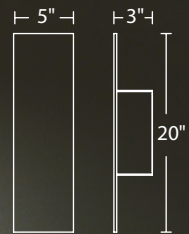

Icon

14" & 20" LED Outdoor Sconce

Like a simple reference
to something greater,
the up and down lights
accentuate linear architectural forms

Color Temp: 3000K
CRI: 90
Dimming: 100% - 10% ELV
Rated Life: 54,000 hours
Input: 120V-277V

- Simple shape, simple idea, infinite applications
- Shielded light source for great low-glare illumination
- Driver located inside the fixture
- Up & down light
- Universal driver (120V-220V-277V)
- Weather resistant powder coat finish

WS-W54620

		Size	Watt	LED Lumens	Delivered Lumens	Finish
	WS-W54614	14"	11W	847	458	AL <i>Brushed Aluminum</i> BZ <i>Bronze</i> BK <i>Black</i>
	WS-W54620	20"	11W	631	478	

Example: **WS-W54614-AL**