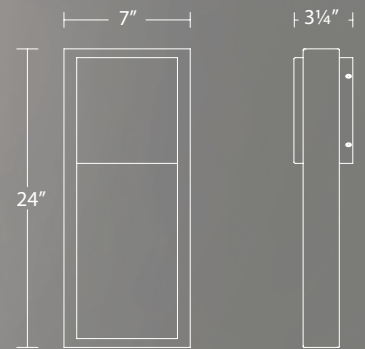

WS-W15924

Color Temp: 3000K
CRI: 90
Dimming: 100% - 10% ELV
Rated Life: 54,000 hours
Input: 120V

- Aluminum hardware with etched glass diffuser
- No transformer or driver required

	Size	Watt	LED Lumens	Delivered Lumens	Finish
WS-W15912	12"	10W	800	331	BK Black
WS-W15918	18"	13W	1000	435	
WS-W15924	24"	16W	1200	571	

Example: **WS-W15912-BK**