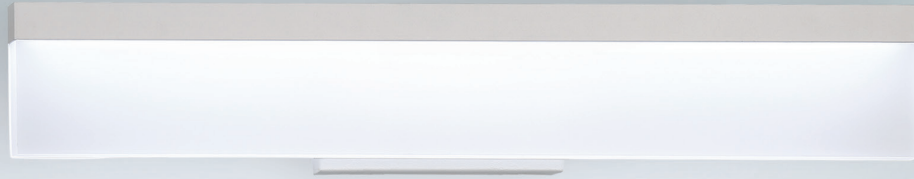

A vertical curtain of light adapted from our handsome Level sconce design. Verge features an ultra-thin frosted diffuser that helps to spread light evenly without any glare or hot spots.

Color Temp: 3500K
CRI: 90
Dimming: 100%–5% ELV
Rated Life: 54,000 hours
Input: 120–277V