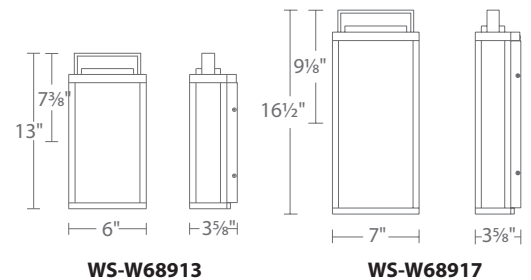

Size	Watt	LED Lumens	Delivered Lumens	Finish
WS-W68913	13"	12W	900	205	GH Graphite BK Black
WS-W68917	17"	15W	1100	223	

Example: **WS-W68913-BK**