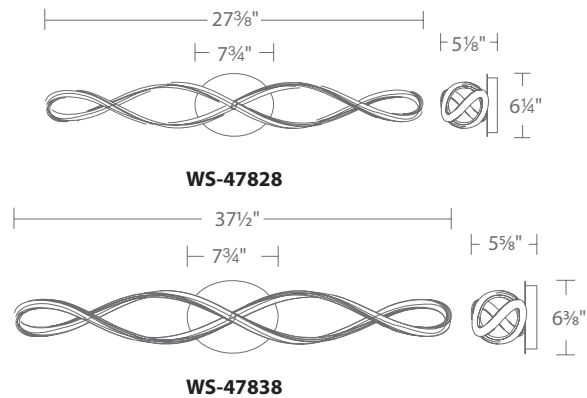

Color Temp: 3000K
CRI: 90
Dimming: 100% - 10% ELV / 0-10V / Triac
Rated Life: 50,000 hours
Input: 120-277V

- Seamless interlocked loops
- Driver concealed within the canopy