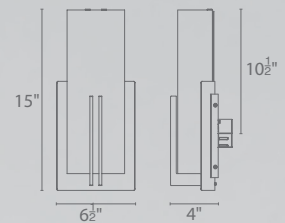

*Driver installs within a junction box

	Size	Watt	LED Lumens	Delivered Lumens	Finish
WS-40615	15"	20W	1482	887	SN Satin Nickel

Example: **WS-40615-SN**

For 2700K add "-27"; 3500K add "-35" before the finish: **WS-40615-27-SN**