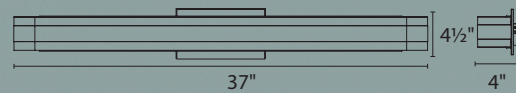

A continuous band of even light wraps around a finely crafted aluminum structure like the Roman "Circus Maximus." Hollow in the center.

WS-53820

WS-53827

WS-53837

**Driver installs within a junction box*

- Color Temp:** 3000K
- CRI:** 90
- Dimming:** 100%–10% ELV
- Rated Life:** 60,000 hours
- Input:** 120–277V