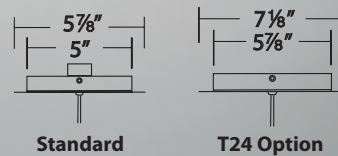

Canopy dimensions :