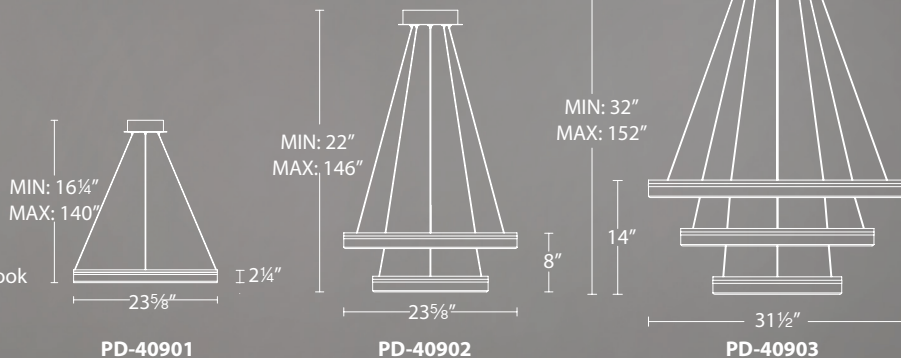

Color Temp: 3000K
CRI: 90
Dimming: 100% - 10% ELV
Rated Life: 50,000 hours
Input: 120-277V

- Aluminum with acrylic diffuser
- Thin powered aircraft cables provide an ultra-clean look
- Can be mounted on a sloped ceiling
- Driver concealed within the canopy