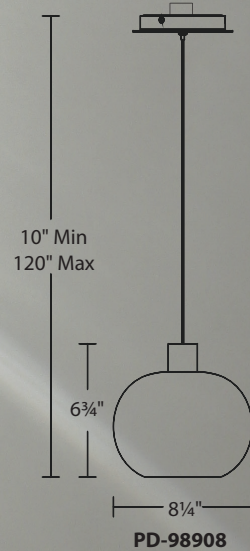

Luxury in layers. A modern take on classic sophistication.

Color Temp: 3500K
CRI: 90
Dimming: 100% - 10% ELV
Rated Life: 50,000 hours
Input: 120-277V

- Aluminum hardware with clear glass and bubbled acrylic diffuser at the center with balancing pin adjuster
- Thin powered aircraft cables provide an ultra-clean look
- 2.76" x 1.26" x 1.18" universal voltage driver (120V-220V-277V)
- The 24 available for special order (driver within the canopy)
- Can be mounted on a sloped ceiling

Canopy dimensions :