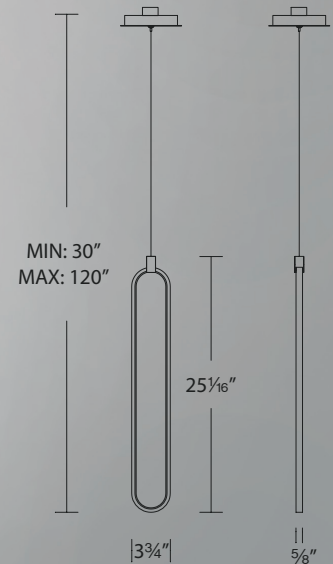

Charmed

4" LED Pendant

Off the chain brilliance, alone or in pairs.

PD-54901-BN shown

PD-54901-SG shown

Color Temp: 3000K
CRI: 90
Dimming: 100% - 10% ELV
Rated Life: 54,000 hours
Input: 120-277V

- Extruded aluminum body with compose diffuser
- Thin powered aircraft cables provide an ultra-clean look
- 2.76" x 1.26" x 1.18" universal voltage driver (120V-220V-277V)
- The 24 available for special order (driver within the canopy)
- Can be mounted on a sloped ceiling