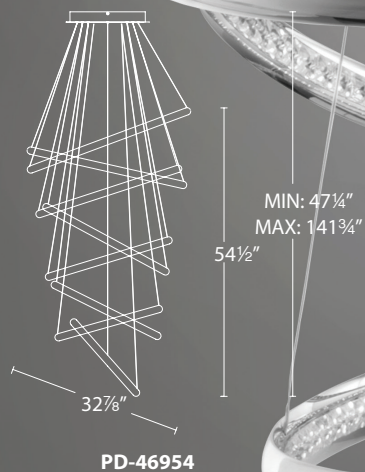

PD-46920

PD-46925

PD-46933

Tumbling

20", 25", 33", & 54" LED Pendant

TITLE 24
CALIFORNIA

PD-46954 shown

Symmetry in design meets
the future of LED technology.