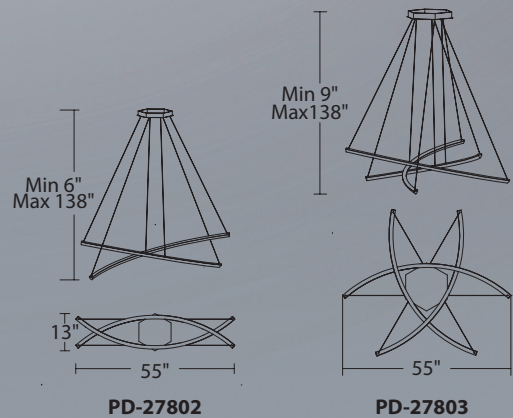

Lights	Watt	LED Lumens	Delivered Lumens	Finish
PD-27802	2	58W	6444	5220	BK Black
PD-27803	3	86W	9767	7912	AL Brushed Aluminum

Example: **PD-27803-AL**