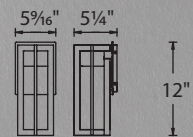

Chamber

12", 16", 20", & 25" LED Outdoor Wall Sconce

Bold Mid-Century Modern look with intersecting aluminum frames and cutting-edge LED light.

Color Temp: 3000K
CRI: 90
Dimming: 100%–10% ELV
Rated Life: 50,000 hours*
Input: 120V (277V special order)

- Solid aluminum construction with weather-resistant finish
- Minimal mounting hardware for easy installation
- Light engine is factory sealed for maximum protection from the elements
- No transformer or driver required

WS-W48612