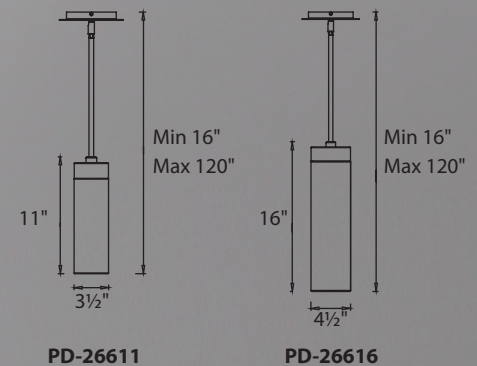

Size	Watt	LED Lumens	Delivered Lumens	Finish
PD-26611	11"	15W	1187	858	SN Satin Nickel
PD-26616	16"	20W	1769	1363	AB Aged Brass

Example: **PD-26616-SN**
For 2700K add "-27"; 3500K add "-35" before the finish: **PD-26616-27-SN**