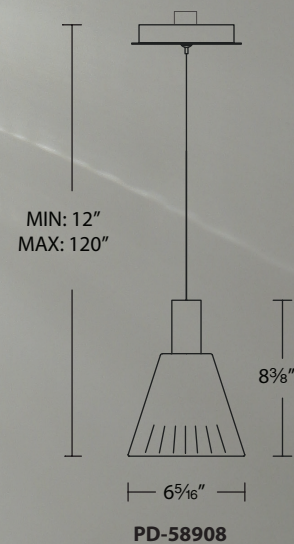

Color Temp: 3500K
CRI: 90
Dimming: 100% - 10% ELV
Rated Life: 54,000 hours
Input: 120-277V

- Pattern glass with bubbled acrylic
- Thin powered aircraft cables provide an ultra-clean look
- 2.76" x 1.26" x 1.18" universal voltage driver (120V-220V-277V)
- Can be mounted on a sloped ceiling
- The 24 available for special order (driver within the canopy)

Canopy dimensions :