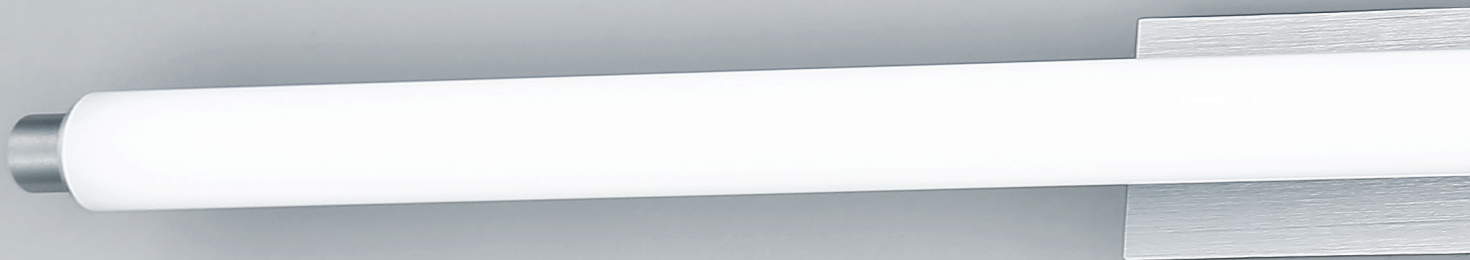

Vista

20", 26" & 38" LED Bath & Sconce