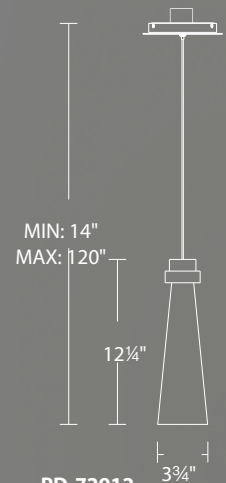

Canopy dimensions :

Standard

T24 Option

PD-72912

*Driver installs within a junction box

	Size	Watt	LED Lumens	Delivered Lumens	Finish
PD-72912	12"	9W	302	71	BN <i>Brushed Nickel</i> AB <i>Aged Brass</i> BK <i>Black</i>