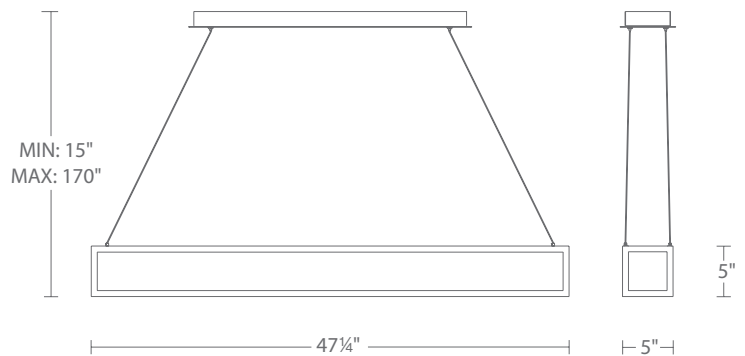

	Size	Watt	LED Lumens	Delivered Lumens	Finish
PD-31947	47"	22W	2125	1212	BK Black 

Example: **PD-31947-BK**

Trick Box

47" LED Pendant

Cutting edge illumination in a smart, geometric design.

Omega

28" LED Pendant