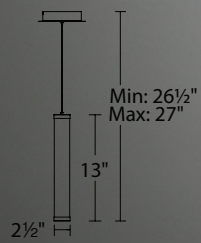

Flare

13", 25", 37" & 45" Mini LED Pendant

Symmetrical, cylindrical and aerodynamic.
Brilliance alone or as a collection.

PD-70913