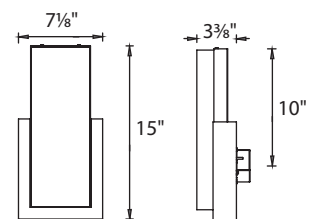

*Driver installs within a junction box

	Size	Watt	LED Lumens	Delivered Lumens	Finish
WS-42618	15"	20W	1476	827	SN Satin Nickel

Example: **WS-42618-SN**

For 2700K add "-27"; 3500K add "-35" before the finish: **WS-42618-27-SN**