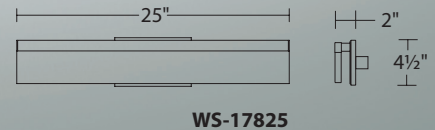

*Driver installs within a junction box

	Size	Watt	LED Lumens	Delivered Lumens	Finish
WS-17825	25"	20W	1180	1047	AL Brushed Aluminum WT White
WS-17837	37"	37W	1809	1460	

Example: **WS-17825-WT**