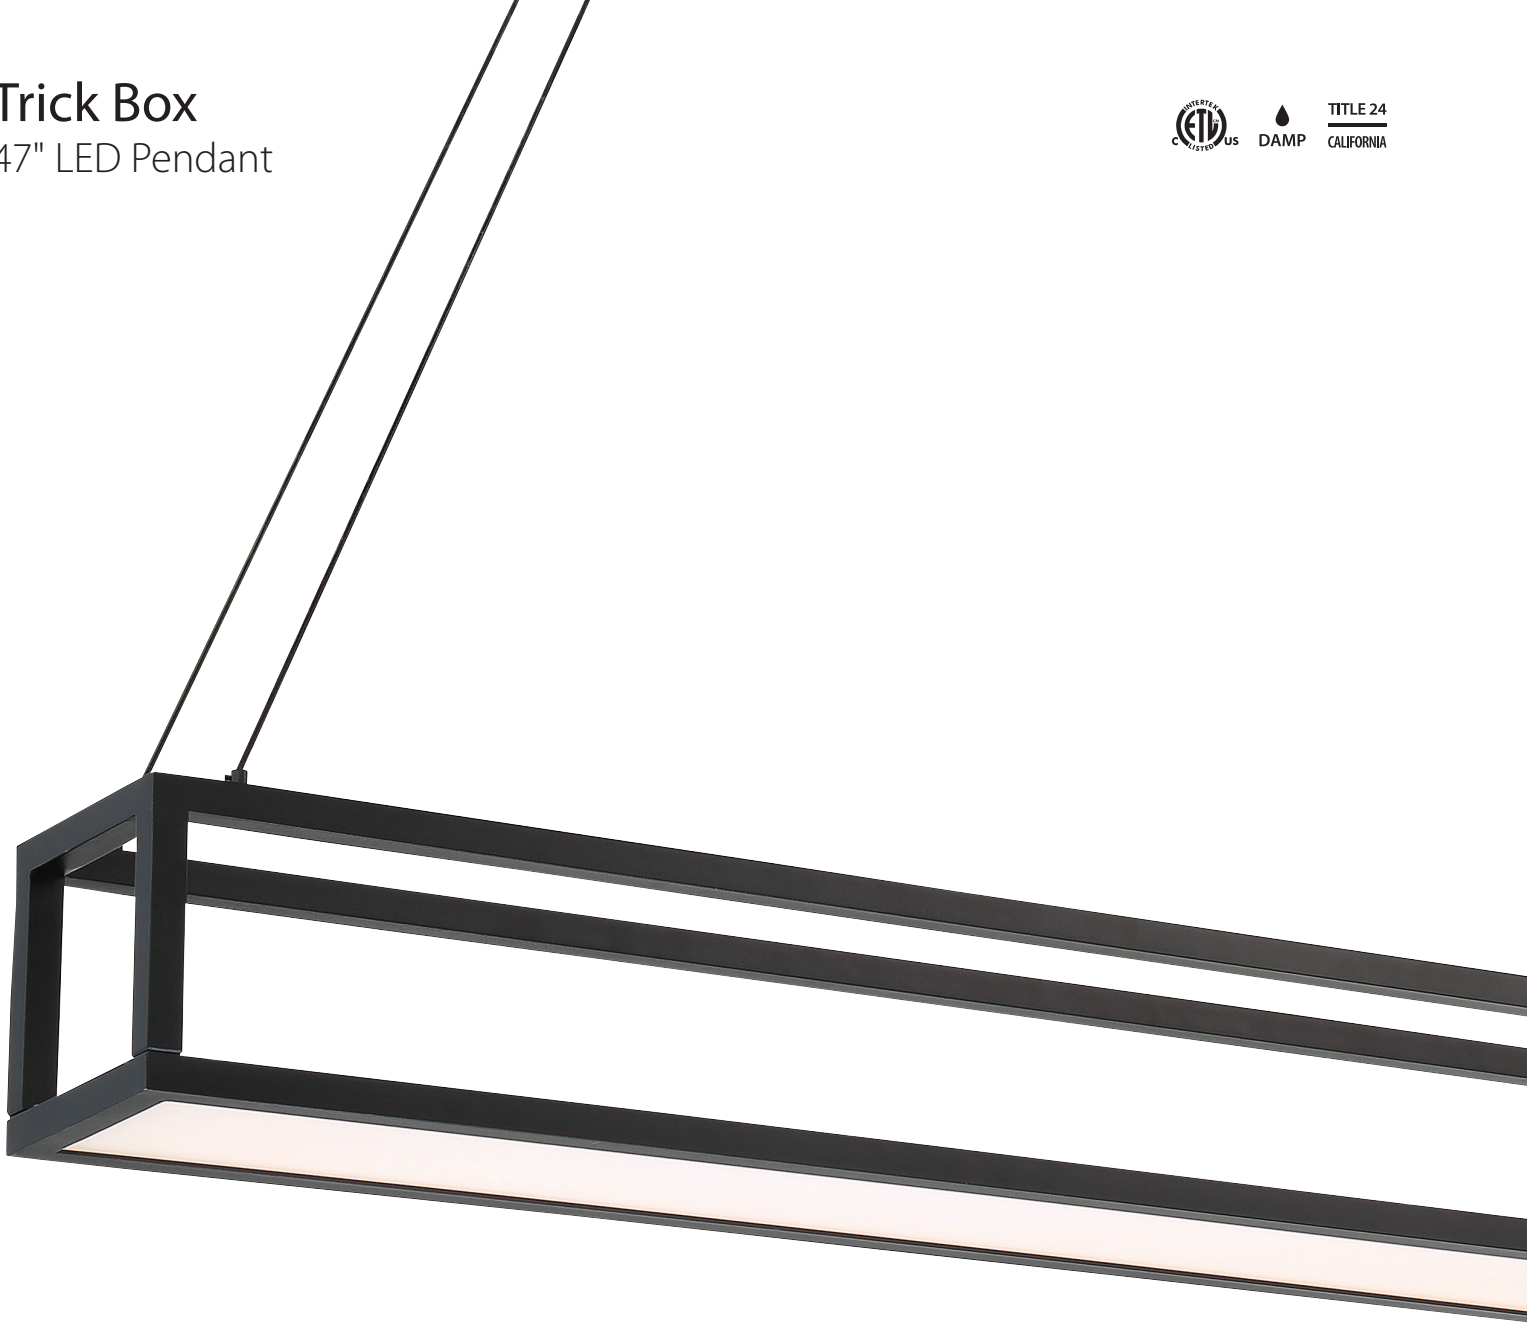

Trick Box

47" LED Pendant

Cutting edge illumination in a smart, geometric design.