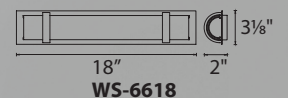

Color Temp: 2700K (3000K / 3500K special order)

CRI: 90

Dimming: 100% - 10% ELV

Rated Life: 80,000 hours

Input: 120V (277V special order)

- Sleek elegance for narrow applications
- 3 inch wide format
- Silk-screened glass with a white ceramic glazed interior
- Can be mounted vertically or horizontally
- Conversion plate for 4 inch junction box included
- No transformer or driver required