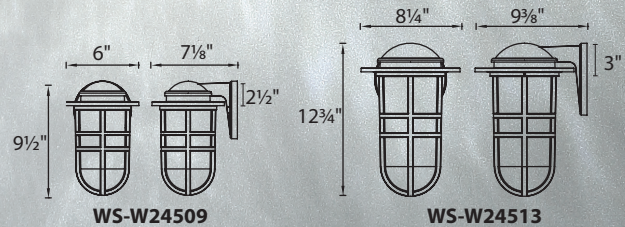

Color Temp: 3000K
CRI: 90
Dimming: 100%–10% ELV
Rated Life: 54,000 hours
Input: 120V (277V special order)

- Aluminum construction
- Mouth blown glass is seeded and hammered to create dramatic patterns
- Weather resistant finish
- No transformer or driver required