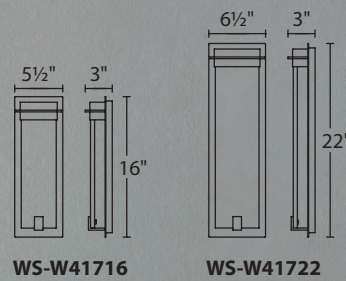

WS-W41716

WS-W41722

	Size	Watt	LED Lumens	Delivered Lumens	Finish
WS-W41716	16"	12.5W	375	185	BZ Bronze
WS-W41722	22"	12.5W	365	180	

Example: **WS-W41716-BZ**