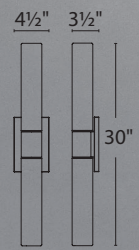

Elementum

13", 22" and 30" LED Bath & Sconce

Color Temp: 2700K (3000K & 3500K Special Order)
CRI: 90
Dimming: 100%–10% ELV
Rated Life: 80,000 hours
Input: 120V (277V special order)

- Opal glass diffuser
- 22" and 30" versions may be mounted vertically or horizontally
- No transformer or driver needed

WS-7230