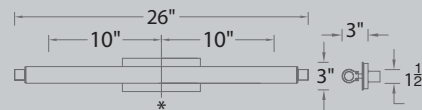

Vista

20", 26" & 38" LED Bath & Sconce

A brilliant outlook . Versatile 1 inch narrow spears of light.

Color Temp: 3000K
CRI: 90
Dimming: 100% - 5% ELV
Rated Life: 54,000 hours
Input: 120 - 277V

- Spot free linear illumination
- Conversion plate for 4" junction box included
- Adjustable backplate (see line drawing for range)*
- Co-extruded clear and white acrylic provides substance, luminosity and optical efficacy
- Mount vertically or horizontally
- 2.76" x 1.26" x 1.18" universal voltage driver (120V-220V-277V) installs within junction box

WS-40726

*Driver installs within a junction box