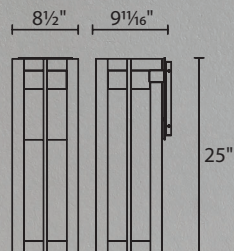

WS-W48625

		Size	Watt	LED Lumens	Delivered Lumens	Finish	
	WS-W48612	12"	9.5W	800	213		
	WS-W48616	16"	12W	1000	255		
	WS-W48620	20"	18W	1600	519		
	WS-W48625	25"	22W	1800	605		
	BK	Black					
	BZ	Bronze					

Example: **WS-W48616-BK**

For 277V, add an "F" before the finish: **WS-W48616F-BK**