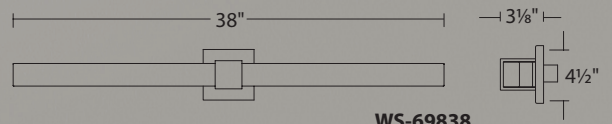

Example: **WS-53827-WT**

Esprit

15", 26" and 38" LED Bath & Sconce

High-performance LED modules.
Slim, geometric profile.

WS-69815

WS-69826

WS-69838

**Driver installs within a junction box*