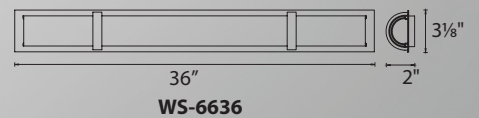

Color Temp: 2700K (3000K / 3500K special order)

CRI: 90

Dimming: 100% - 10% ELV

Rated Life: 80,000 hours

Input: 120V (277V special order)

- Sleek elegance for narrow applications
- 3 inch wide format
- Silk-screened glass with a white ceramic glazed interior
- Can be mounted vertically or horizontally
- Conversion plate for 4 inch junction box included
- No transformer or driver required