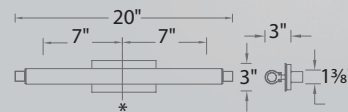

Vista

20", 26" & 38" LED Bath & Sconce

A brilliant outlook . Versatile 1 inch narrow spears of light.

Color Temp: 3000K
CRI: 90
Dimming: 100% - 5% ELV
Rated Life: 54,000 hours
Input: 120 - 277V

- Spot free linear illumination
- Conversion plate for 4" junction box included
- Adjustable backplate (see line drawing for range)*
- Co-extruded clear and white acrylic provides substance, luminosity and optical efficacy
- Mount vertically or horizontally
- 2.76" x 1.26" x 1.18" universal voltage driver (120V-220V-277V) installs within junction box

WS-40720

*Driver installs within a junction box