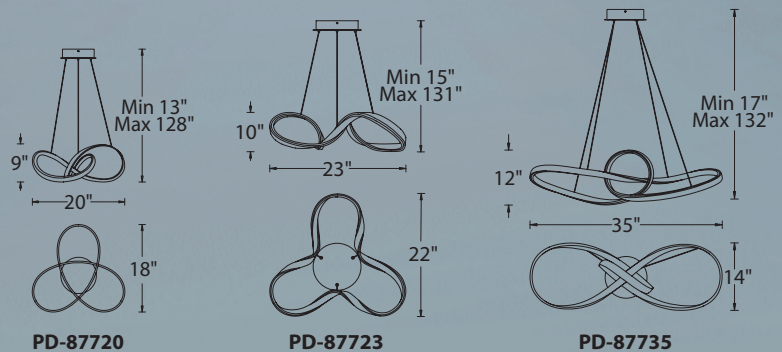

Vornado

20", 23" & 35" Linear LED Pendant

Color Temp: 3000K
CRI: 90
Dimming: 100%–5% ELV, 0-10V (20")
100%–10% ELV (23" & 35")
Rated Life: 60,000 hours
Input: 120–277V

- Aluminum hardware, extruded composite diffuser
- Hand-crafted, seamless construction
- Thin powered cables provide an ultra-clean look
- Can be mounted on a sloped ceiling
- Universal voltage driver (120V-220V-277V) concealed within canopy
- PD-87720 is Title 24 compliant

PD-87735-CH shown