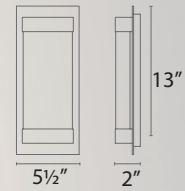

Mythical

13", 18" & 24" LED Sconce

TITLE 24
CALIFORNIA

WS-12713