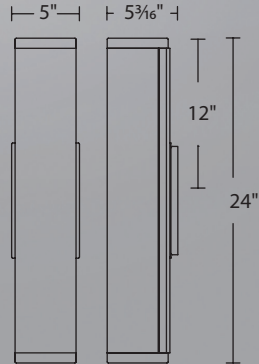

Cylo

9", 16" & 24" LED Outdoor Sconce

Color Temp: 3000K, 4000K
CRI: 90
Dimming: 100%–10% ELV
Rated Life: 50,000 hours
Input: 120V (277V Special Order)

- Aluminum construction, natural white UV-rated acrylic diffuser
- Weather-resistant finish
- No transformer or driver needed

WS-W91824