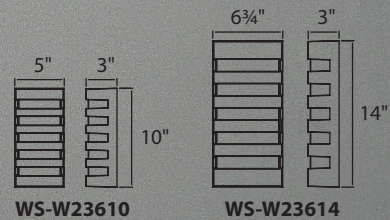

Size	Watt	LED Lumens	Delivered Lumens	Finish
	WS-W23610	10"	7.5W	642	121
	WS-W23614	14"	13W	1158	162

BZ Bronze

BK Black

Example: **WS-W23610-BK**
For 277V special order, add an "F" before the finish: **WS-W23610F-BK**