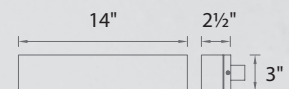

Lovely as a single sconce
or installed in multiples as an interconnected display.

Color Temp: 3000K
CRI: 90
Dimming: 100% - 10% ELV
Rated Life: 38,000 hours
Input: 120V-277V

- Silk-screened glass diffuser with a white ceramic glaze
- Can be mounted vertically or horizontally
- Conversion plate for 4" junction box included
- 2.76" x 1.26" x 1.18" universal voltage driver (120V-220V-277V)