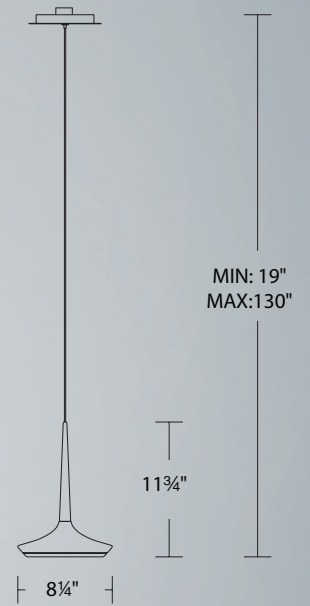

PD-36912

*Driver installs within a junction box

	Size	Watt	LED Lumens	Delivered Lumens	Finish
PD-36912	12"	12.7W	1070	540	BK Black
					SN Satin Nickel

Example: **PD-36912-SN**