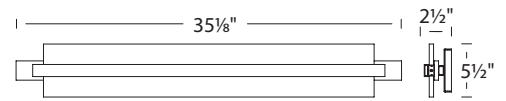

WS-59639

*Driver installs within a junction box

	Size	Watt	LED Lumens	Delivered Lumens	Finish
WS-59623	23"	30.5W	1535	1370	AL <i>Brushed Aluminum</i>
WS-59629	29"	38W	1920	1750	
WS-59639	35"	51.5W	2535	2410	

Example: **WS-59623-AL**