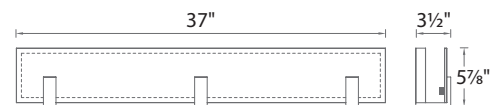

WS-57637

	Size	Watt	LED Lumens	Delivered Lumens	Finish
WS-57627	27"	35.5W	2730	2065	BN <i>Brushed Nickel</i>
WS-57637	37"	58.5W	3585	2790	

Example: **WS-57627-BN**