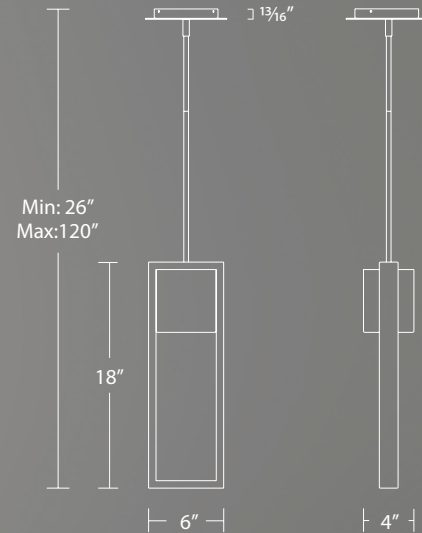

Size	Watt	LED Lumens	Delivered Lumens	Finish
PD-W15918	18"	10W	800	379	BK Black

Example: PD-W15918-BK