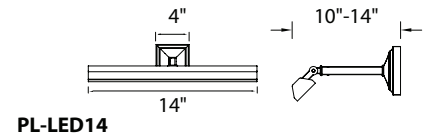

		Size	Power	LED Lumens	Delivered Lumens		Finish
	PL-LED14-27	14"	9.5W	595	354	Hard Wired	AN Antique Nickel BB Burnished Brass RB Rubbed Bronze PN Polished Nickel 
	PL-LED24-27	24"	17W	1186	675	Hard Wired	