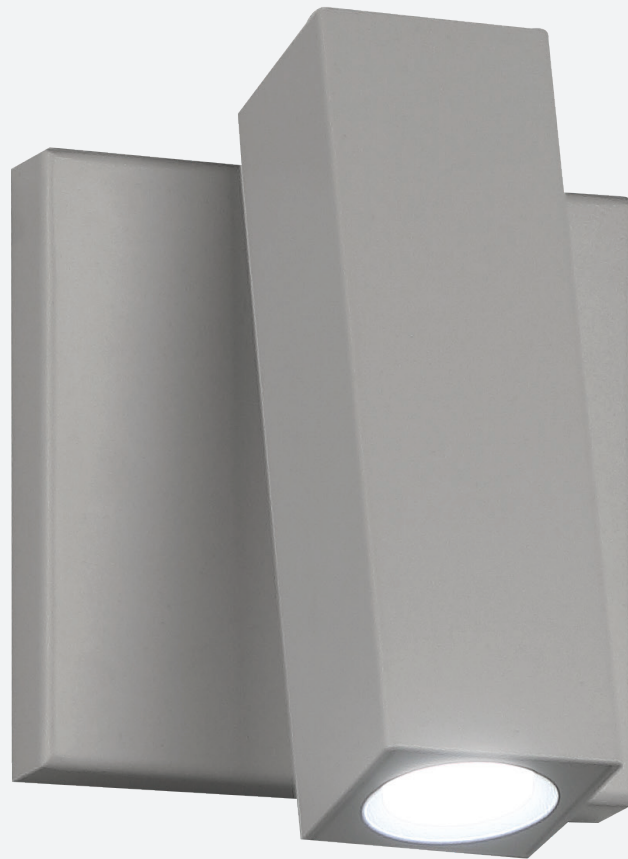

Klein

SWING ARM

Color Temp: 3000K
CRI: 90
Rated Life: 50,000 hours
Input: 120V

- On-off switch on fixture
- Wide pivotable arm with light
- Driver located within the canopy
- Fits over a standard junction box
- Hold switch to dim