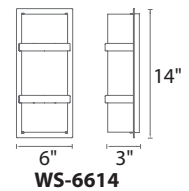

Size	Watt	LED Lumens	Delivered Lumens	Finish
WS-6614	14"	18.5W	1462	755	BN Brushed Nickel CH Chrome
WS-6620	20"	24.5W	1845	1040	

Example: **WS-6614-BN**
For 277V, add an "F" before the finish: **WS-6614F-BN**
For 3000K add "-30"; 3500K add "-35" before the finish: **WS-6614-30-BN**