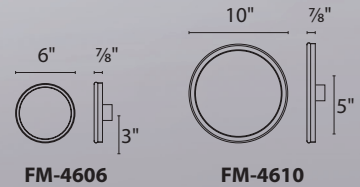

TITLE 24
CALIFORNIA

A vintage look with modern functionality.

Geos

6" & 10" LED Ceiling & Wall Mount

Updated in a stylish brass finish to complement the latest interior trends.

Color Temp: 2700K, 3000K
CRI: 80
Dimming: 100%–10% ELV
Rated Life: 70,000 hours
Input: 120V (277V special order)

- Aluminum hardware, frosted acrylic diffuser
- Edge-lit LED with light-extraction panel for even illumination
- Easy installation with twist-lock mechanism (no visible hardware)
- 2" x 1.38" x 1.02" transformer