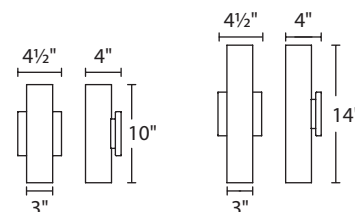

WS-W36614

Color Temp: 3000K
CRI: 90
Dimming: 100% - 10% ELV
Rated Life: 72,000 hours
Input: 120V-277V

- Discreet cylinder with minimal mounting hardware
- Light engine is factory sealed for maximum protection from the elements
- Can be mounted vertically or horizontally
- Solid aluminum construction
- Universal driver (120V-220V-277V) located within fixture

WS-W36610