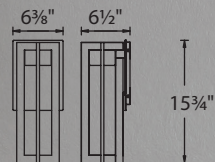

Chamber

12", 16", 20", & 25" LED Outdoor Wall Sconce

Bold Mid-Century Modern look with intersecting aluminum frames and cutting-edge LED light.

Color Temp: 3000K
CRI: 90
Dimming: 100%–10% ELV
Rated Life: 50,000 hours*
Input: 120V (277V special order)

- Solid aluminum construction with weather-resistant finish
- Minimal mounting hardware for easy installation
- Light engine is factory sealed for maximum protection from the elements
- No transformer or driver required

WS-W48616

		Size	Watt	LED Lumens	Delivered Lumens	Finish	
	WS-W48612	12"	9.5W	800	213		
	WS-W48616	16"	12W	1000	255		
	WS-W48620	20"	18W	1600	519		
	WS-W48625	25"	22W	1800	605		
	BK	Black					
	BZ	Bronze					

Example: **WS-W48616-BK**

For 277V, add an "F" before the finish: **WS-W48616F-BK**