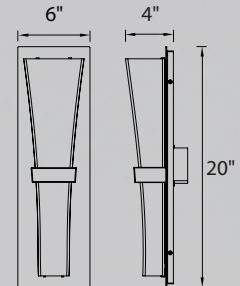

*Driver installs within a junction box

	Size	Watt	LED Lumens	Delivered Lumens	Finish
WS-45620	20"	18W	1377	817	SN Satin Nickel

Example: **WS-45620-SN**
For 2700K add "-27"; 3500K add "-35" before the finish: **WS-45620-27-SN**