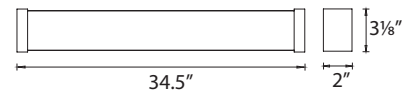

WS-7334

	Size	Watt	LED Lumens	Delivered Lumens	Finish
WS-7316	16"	24.5W	1845	875	BN Brushed Nickel CH Chrome
WS-7322	22"	34.5W	2580	1350	
WS-7334	34"	48W	4043	2100	

Example: **WS-7316-CH**

For 277V, add an "F" before the finish: **WS-7316F-CH**

For 3000K add "-30"; 3500K add "-35" before the finish: **WS-7316-30-CH**