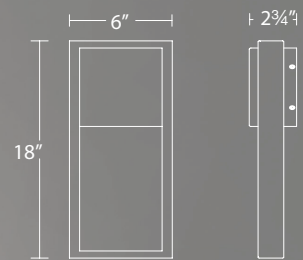

Archetype

12", 18" & 24" LED Outdoor Sconce

WS-W15918

Color Temp: 3000K
CRI: 90
Dimming: 100% - 10% ELV
Rated Life: 54,000 hours
Input: 120V

- Aluminum hardware with etched glass diffuser
- No transformer or driver required

	Size	Watt	LED Lumens	Delivered Lumens	Finish
WS-W15912	12"	10W	800	331	BK Black
WS-W15918	18"	13W	1000	435	
WS-W15924	24"	16W	1200	571	

Example: **WS-W15912-BK**