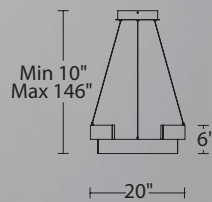

Trap

20", 27" & 38" LED Pendant

TITLE 24
CALIFORNIA

PD-95827-WT shown

PD-95838-CH shown

PD-95820