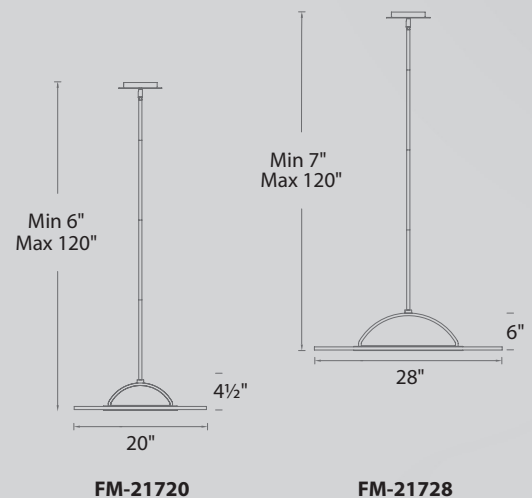

Color Temp: 3000K
CRI: 90
Dimming: 100% - 10% ELV
Rated Life: 36,000 hours
Input: 120 - 277V

- Uniquely versatile fixture capable of transforming before your eyes
- Edge lit acrylic diffuser with discretely hidden LEDs
- Downrods can be removed to mount as a ceiling fixture or wall sconce
- 2.76" x 1.26" x 1.18" universal voltage driver (120V-220V-277V) Installs within a junction box
- Three 12" and one 6" downrods included (additional downrods available)
- Universal driver (120V-220V-277V)