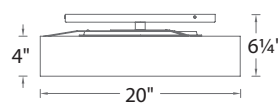

Manhattan

14", 20" & 26" LED Close-to-Ceiling Mount

TITLE 24
CALIFORNIA

Color Temp: 2700K
CRI: 90
Dimming: 100% - 10% ELV
Rated Life: 50,000 hours
Input: 120V

- Trimless look with a modern upgrade
- Urban elegance & LED illumination softened with a fabric shade
- No transformer or driver required

FM-13120

	Size	Watt	LED Lumens	Delivered Lumens	Finish
	FM-13114 14"	28W	2400	1794	BN Brushed Nickel AB Aged Brass
	FM-13120 20"	32W	2800	2222	
	FM-13126 26"	48W	4200	3310	

Example: FM-13114-AB