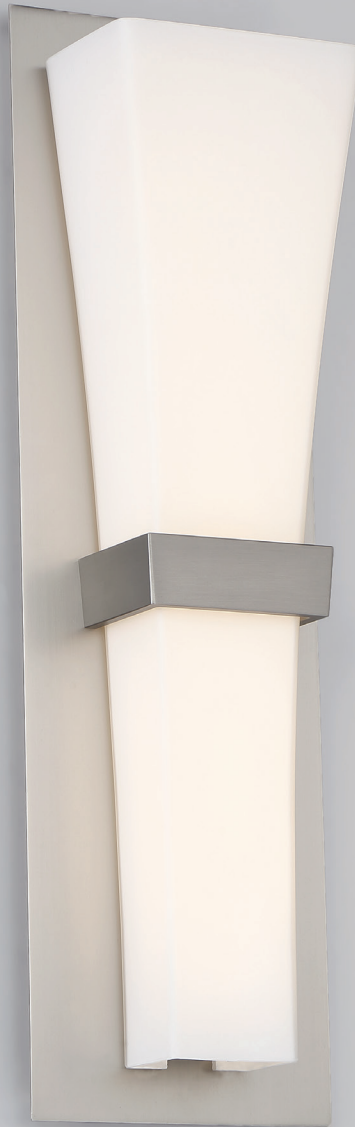

Prohibition

20" LED Sconce

Modern for today
while nostalgic of a different time.

Color Temp: 3000K (2700K / 3500K special order)
CRI: 90
Dimming: 100% - 10% ELV
Rated Life: 55,000 hours
Input: 120V-277V

- Art deco inspired contemporary design updated with LED technology
- Mouth blown etched triplex opal glass diffuser provides even illumination
- Heavy gauge nickel plated hardware
- 2.76" x 1.26" x 1.18" universal voltage driver (120V-220V-277V)