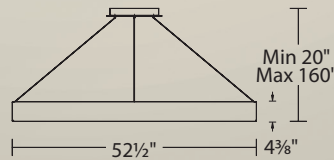

Corso

18", 32", 43" & 53" LED Pendant

TITLE 24
CALIFORNIA

PD-33753

Color Temp: 3000K
CRI: 90
Dimming: 100% - 10% ELV
100% - 5% 0-10V
Rated Life: 75,000 hours
Input: 120V-277V

- Acrylic diffuse to provide even illumination with no LED hotspots
- Thin powered aircraft cables provide an ultra-clean look
- Can be mounted on sloped ceiling
- Universal voltage driver (120V-220V-277V) concealed within canopy

	Size	Watt	LED Lumens	Delivered Lumens	Finish
PD-33718	18"	22W	1495	940	WT White BK Black AL Brushed Aluminum
PD-33732	32"	88W	6340	4435	
PD-33743	43"	125W	11115	7300	
PD-33753	53"	169W	12028	8458	

Example: **PD-33732-BK**