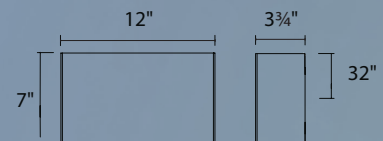

Size	Watt	LED Lumens	Delivered Lumens	Finish
	WS-25612 12"	29W	1479	1162	SN Satin Nickel WT Textured White BK Black

Example: **WS-25612-WT**

For emergency battery, add -EM after the finish: **WS-25612-WT-EM**

For 2700K add "-27"; 3500K add "-35" before the finish: **WS-25612-27-WT**