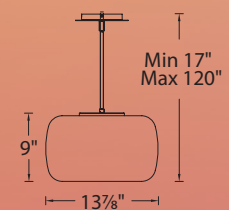

Mallow

14" LED Pendant

Simple goodness in a cushy, curvy, design.

Color Temp: 3000K
CRI: 90
Dimming: 100% - 10% ELV
Rated Life: 54,000 hours
Input: 120V (277V special order)

- Simple evenly lit pillow of light
- Mouth blown etched triplex glass
- Three 12" and one 6" downrods included (additional downrods available)
- No transformer or driver required