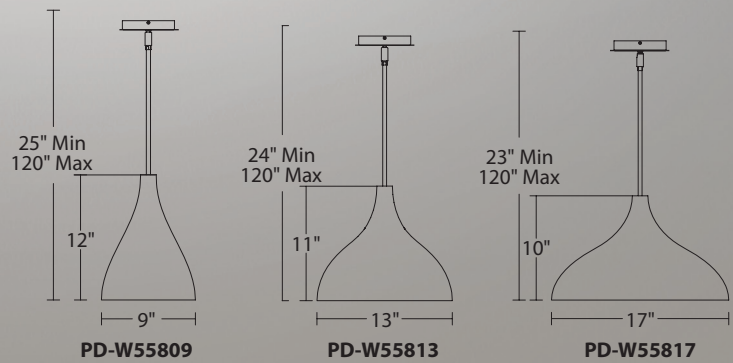

Color Temp: 3000K
CRI: 90
Dimming: 100% - 5% ELV / 0-10V
Rated Life: 50,000 hours*
Input: 120V

- Aluminum construction
- Smooth round exterior with weather-resistant finish, contrast ribbing on interior
- Three 12" and one 6" downrod included, additional rods available
- Can be mounted on a sloped ceiling, swivel attachment included for seismic protection
- Driver concealed within canopy
- IP65 rated