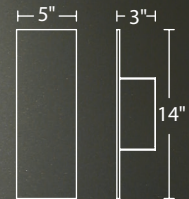

WS-W54614

		Size	Watt	LED Lumens	Delivered Lumens	Finish
	WS-W54614	14"	11W	847	458	AL <i>Brushed Aluminum</i> BZ <i>Bronze</i> BK <i>Black</i>
	WS-W54620	20"	11W	631	478	

Example: **WS-W54614-AL**