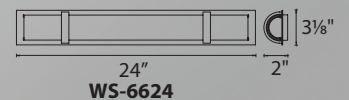

Color Temp: 2700K (3000K / 3500K special order)

CRI: 90

Dimming: 100% - 10% ELV

Rated Life: 80,000 hours

Input: 120V (277V special order)

- Sleek elegance for narrow applications
- 3 inch wide format
- Silk-screened glass with a white ceramic glazed interior
- Can be mounted vertically or horizontally
- Conversion plate for 4 inch junction box included
- No transformer or driver required