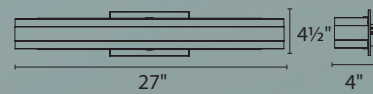

A continuous band of even light wraps around a finely crafted aluminum structure like the Roman "Circus Maximus." Hollow in the center.

WS-53820

WS-53827

WS-53837

**Driver installs within a junction box*

- Color Temp:** 3000K
- CRI:** 90
- Dimming:** 100%–10% ELV
- Rated Life:** 60,000 hours
- Input:** 120–277V