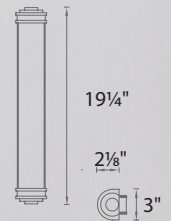

- Clean line of light with an energized personality
- Etched opal glass diffuser provides even illumination
- Mount vertically or horizontally
- Conversion plate for 4" junction box included
- 2.00" x 1.38" x 1.02" Transformer