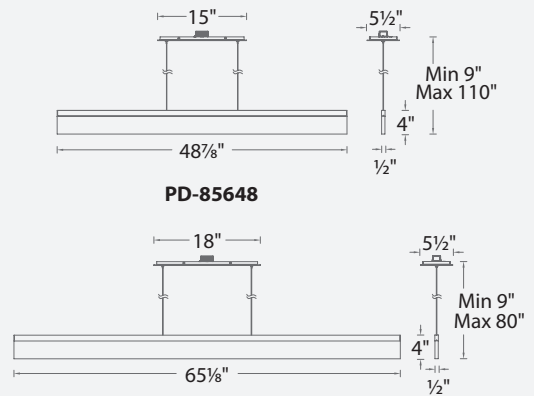

*Driver installs within a junction box

	Size	Watt	LED Lumens	Delivered Lumens	Finish
PD-60723	23"	28W	3160	1895	TT Titanium 

Example: **PD-60723-TT**

Level

48" & 65" Linear LED Pendant

p. 169 Bath / Sconce

- Edge-lit magic
- Ultra thin profile
- Edge-lit LED panel illuminates, providing ambient light
- Frosted diffuser provides even illumination
- 2.00" x 1.38" x 1.02" transformer located in junction box