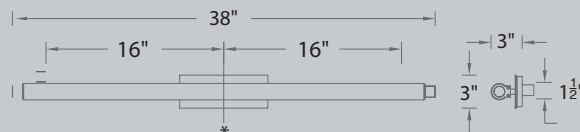

WS-40738

*Driver installs within a junction box