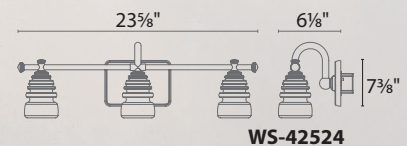

*Driver installs within a junction box