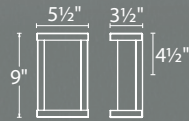

Case

9", 14" & 20" LED Outdoor Sconce

Color Temp: 3000K
CRI: 90
Dimming: 100%–10% ELV
Rated Life: 81,000 hours
Input: 120V (277V Special Order)

- Aluminum or 316 stainless steel construction, UV-rated acrylic diffuser
- Weather-resistant black finish in aluminum construction
- No transformer or driver needed

WS-W47809