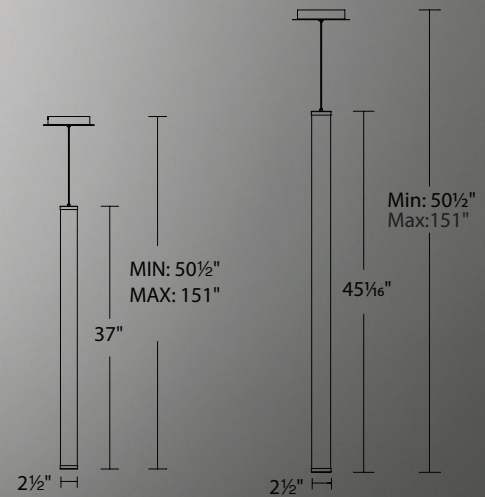

Flare

13", 25", 37" & 45" Mini LED Pendant

Symmetrical, cylindrical and aerodynamic.
Brilliance alone or as a collection.

PD-70913

PD-70925

PD-70937

PD-70945

Flare