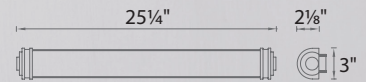

WS-40526

*Driver installs within a junction box

	Size	Watt	LED Lumens	Delivered Lumens	Finish
WS-40520	20"	27W	1125	770	PN Polished Nickel
WS-40526	26"	35.5W	1551	935	

Example: **WS-40520-PN**

For 277V special order, add an "F" before the finish: **WS-40520F-PN**

For 3000K add "-30", 3500K add "-35" before finish: **WS-40520-35-PN**