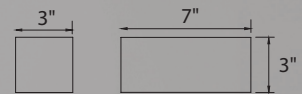

Color Temp: 3000K (2700K / 3500K special order)
CRI: 90
Dimming: 100% - 10% ELV
Rated Life: 80,000 hours
Input: 120V (277V special order)

- Concealed hardware for a finished look at any viewing angle
- Sconce may be rotated 180° when mounting
- Mounts on a 2" x 4" horizontal junction box or approved wiring compartment within fixture
- Conversion plate for 4" junction box included
- Replaceable LED module
- No transformer or driver required