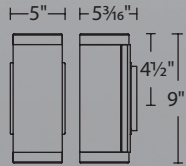

Color Temp: 3000K, 4000K
CRI: 90
Dimming: 100%–10% ELV
Rated Life: 50,000 hours
Input: 120V (277V Special Order)

- Aluminum construction, natural white UV-rated acrylic diffuser
- Weather-resistant finish
- No transformer or driver needed

WS-W91809