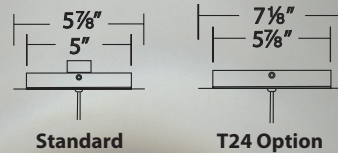

Luxury in layers. A modern take on classic sophistication.

Color Temp: 3500K
CRI: 90
Dimming: 100% - 10% ELV
Rated Life: 50,000 hours
Input: 120-277V

- Aluminum hardware with clear glass and bubbled acrylic diffuser at the center with balancing pin adjuster
- Thin powered aircraft cables provide an ultra-clean look
- 2.76" x 1.26" x 1.18" universal voltage driver (120V-220V-277V)
- The 24 available for special order (driver within the canopy)
- Can be mounted on a sloped ceiling

Canopy dimensions :