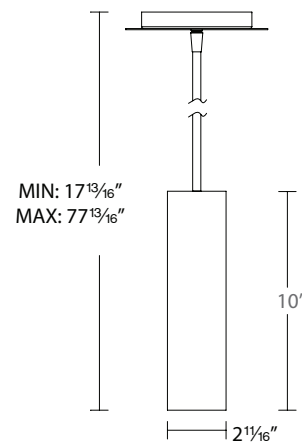

Caliber

10" Mini LED Pendant

Clean, modern style for any space.

Caliber

10" Mini LED Pendant

Color Temp: 3000K
 CRI: 90
 Dimming: 100% - 10% ELV
 Rated Life: 75,000 hours
 Input: 120-277V

- Hang straight swivel
- Three 12" and one 6" downrods included (additional downrods available)
- Driver located within the fixture