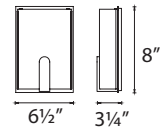

Example: **WS-75818-AL**

Stella

8", 12" & 17" LED Sconce

TITLE 24
CALIFORNIA

Classy and versatile pocket sconce.

WS-13208

WS-13212

WS-13217