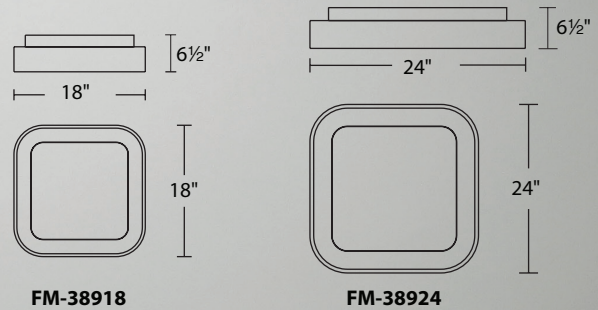

Size	Watt	LED Lumens	Delivered Lumens	Finish
FM-38918	18"	29W	2905	917	AL <i>Brushed Aluminum</i>
FM-38924	24"	36W	3337	1656	

Example: **FM-38918-AL**