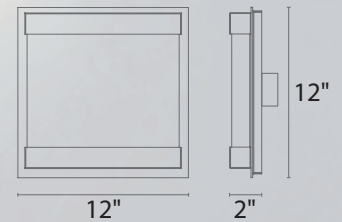

WS-12712

*Driver installs within a junction box

	Size	Watt	LED Lumens	Delivered Lumens	Finish
WS-12712	12"	11W	858	418	PN Polished Nickel

Example: **WS-12712-PN**