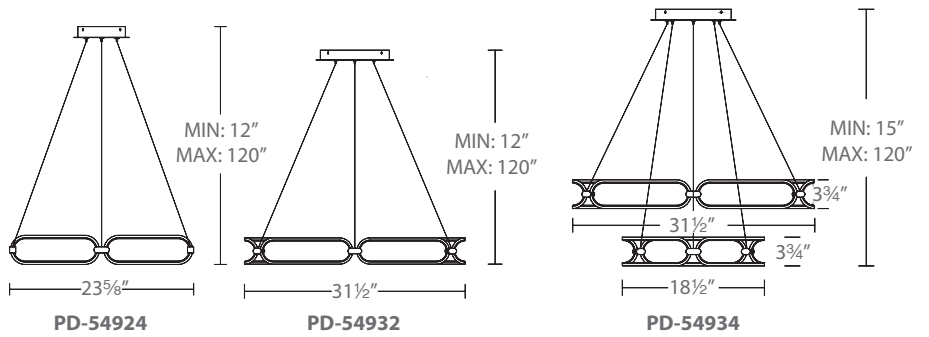

	Size	Watt	LED Lumens	Delivered Lumens	Finish
PD-94940	40"	31W	2098	1329	AB Aged Brass BK Black CH Chrome

Example: **PD-94940-AB**

Solaris

40" LED Pendant & Ceiling Mount

Three rings. One perfect look. A true design statement.

Charmed

24", 32" & 34" LED Chandelier

PD-54932-BN shown

Color Temp: 3000K
CRI: 90
Dimming: 100% - 10% ELV / 0-10V / Triac
Rated Life: 54,000 hours
Input: 120-277V

- Classic chain-link aluminum body design with composite diffuser
- Thin powered cables provide an ultra-clean look
- Driver concealed within the canopy
- Can be mounted on a sloped ceiling

	Size	Watt	LED Lumens	Delivered Lumens	Finish
PD-54924	24"	37W	3000	2000	BN Brushed Nickel SG Soft Gold 
PD-54932	32"	94W	6400	4230	
PD-54934	34"	112W	8000	5210	

Example: **PD-54924-SG**

Charmed

24", 32" & 34" LED Chandelier