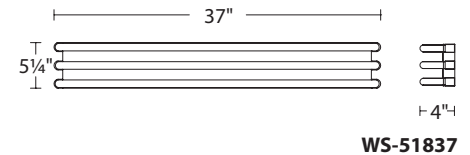

	Size	Watt	LED Lumens	Delivered Lumens	Finish
WS-19831	31"	8W	845	584	CH Chrome 

Example: **WS-19831-CH**

Trio

20", 28" and 37" LED Bath & Sconce

A subtly retro-inspired piece that's totally modern at the same time. Trio's evenly illuminated strips hover above a polished chrome backplate, creating an interesting yet understated accent in blissful bathrooms and commercial spas alike. Mount it over a vanity or vertically as a sconce.