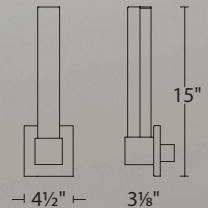

Esprit

15", 26" and 38" LED Bath & Sconce

High-performance LED modules.
Slim, geometric profile.

WS-69815

*Driver installs within a junction box

- **Color Temp:** 3000K
- **CRI:** 90
- **Dimming:** 100%–10% ELV
- **Rated Life:** 50,000 hours*
- **Input:** 120–277V

- Etched acrylic diffuser
- LED modules positioned closer to diffuser for broader spread of illumination
- 2.76" x 1.26" x 1.18" universal voltage driver (120V-220V-277V)

	Size	Watt	LED Lumens	Delivered Lumens	Finish
WS-69815	15"	10W	845	636	BN Brushed Nickel CH Chrome
WS-69826	26"	20W	1784	1240	
WS-69838	38"	30W	2712	2136	

Example: **WS-69826-BN**