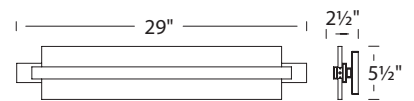

Reflection

23", 29" & 39" LED Bath & Sconce

The meditation of enlightenment. Edge-lit on both sides.

Color Temp: 3500K
CRI: 90
Dimming: 100% - 5% ELV
Rated Life: 46,000 hours
Input: 120 - 277V

- Edge-lit magic
- Ultra low profile design
- Mount vertically or horizontally
- Frosted acrylic diffuser provides even illumination
- WS-59639 features ELV or 0-10V dimming
- 2.76" x 1.26" x 1.18" universal voltage driver (120V-220V-277V)

WS-59629

*Driver installs within a junction box

	Size	Watt	LED Lumens	Delivered Lumens	Finish
WS-59623	23"	30.5W	1535	1370	AL <i>Brushed Aluminum</i>
WS-59629	29"	38W	1920	1750	
WS-59639	35"	51.5W	2535	2410	

Example: **WS-59623-AL**