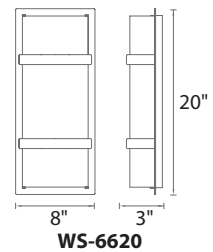

Size	Watt	LED Lumens	Delivered Lumens	Finish
WS-6614	14"	18.5W	1462	755	BN Brushed Nickel CH Chrome
WS-6620	20"	24.5W	1845	1040	

Example: **WS-6614-BN**
For 277V, add an "F" before the finish: **WS-6614F-BN**
For 3000K add "-30"; 3500K add "-35" before the finish: **WS-6614-30-BN**