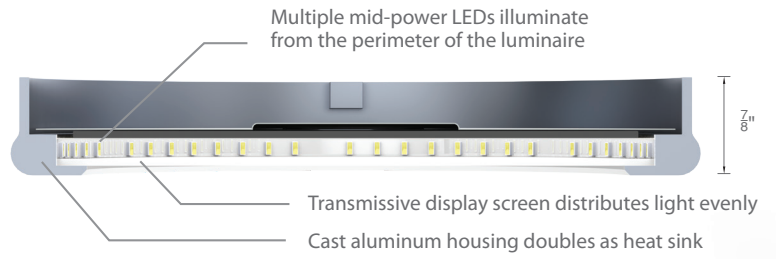

Geos

15" & 22" LED Ceiling & Wall Mount

Color Temp: 2700K, 3000K
CRI: 90
Dimming: 100% - 10% ELV
Rated Life: 50,000 hours*
Input: 120-277V

- Aluminum hardware, frosted acrylic diffuser
- Edge-lit LED with light-extraction panel for even illumination
- Easy installation with twist-lock mechanism (no visible hardware)
- 2.76" x 1.26" x 1.18" universal voltage driver (120V-220V-277V)