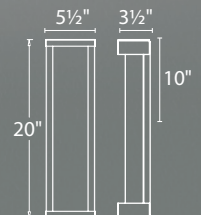

Case

9", 14" & 20" LED Outdoor Sconce

Color Temp: 3000K
CRI: 90
Dimming: 100%–10% ELV
Rated Life: 81,000 hours
Input: 120V (277V Special Order)

- Aluminum or 316 stainless steel construction, UV-rated acrylic diffuser
- Weather-resistant black finish in aluminum construction
- No transformer or driver needed

WS-W47820