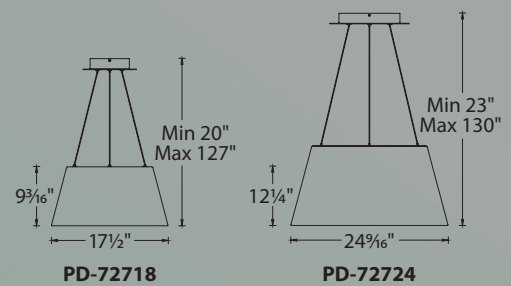

Size	Watt	LED Lumens	Delivered Lumens	Finish
PD-72718	18"	33W	2450	1755	WT White
PD-72724	24"	43W	3235	2385	BK Black AL Brushed Aluminum

Example: **PD-72718-BK**