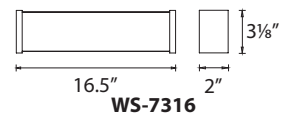

Svelte

16", 22" & 34" LED Bath & Sconce

The picture of refinement.

Color Temp: 2700K (3000K / 3500K special order)
CRI: 90
Dimming: 100% - 10% ELV
Rated Life: 80,000 hours
Input: 120V (277V special order)

- ADA compliant with a 2" depth.
- 5mm thick mitered glass with ceramic glaze
- Can be mounted vertically or horizontally
- No transformer or driver required
- Conversion plate for 4" junction box included

	Size	Watt	LED Lumens	Delivered Lumens	Finish
WS-7316	16"	24.5W	1845	875	BN Brushed Nickel CH Chrome
WS-7322	22"	34.5W	2580	1350	
WS-7334	34"	48W	4043	2100	

Example: **WS-7316-CH**

For 277V, add an "F" before the finish: **WS-7316F-CH**

For 3000K add "-30"; 3500K add "-35" before the finish: **WS-7316-30-CH**