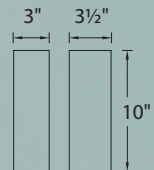

Size	Watt	LED Lumens	Delivered Lumens	Finish
WS-14610	10"	17.5W	775	555	BN <i>Brushed Nickel</i>

Example: **WS-14610-BN**