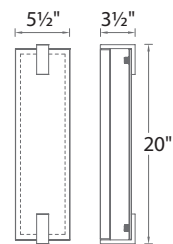

WS-57620

	Size	Watt	LED Lumens	Delivered Lumens	Finish
WS-57609	9"	9.5W	665	540	BN <i>Brushed Nickel</i>
WS-57620	20"	22W	1595	1220	

Example: **WS-57609-BN**