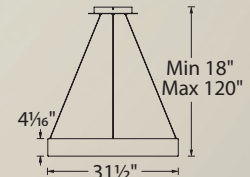

Corso

18", 32", 43" & 53" LED Pendant

TITLE 24
CALIFORNIA

PD-33732

Color Temp: 3000K
CRI: 90
Dimming: 100% - 10% ELV
100% - 5% 0-10V
Rated Life: 75,000 hours
Input: 120V-277V

- Acrylic diffuse to provide even illumination with no LED hotspots
- Thin powered aircraft cables provide an ultra-clean look
- Can be mounted on sloped ceiling
- Universal voltage driver (120V-220V-277V) concealed within canopy

	Size	Watt	LED Lumens	Delivered Lumens	Finish
PD-33718	18"	22W	1495	940	WT White BK Black AL Brushed Aluminum
PD-33732	32"	88W	6340	4435	
PD-33743	43"	125W	11115	7300	
PD-33753	53"	169W	12028	8458	

Example: **PD-33732-BK**