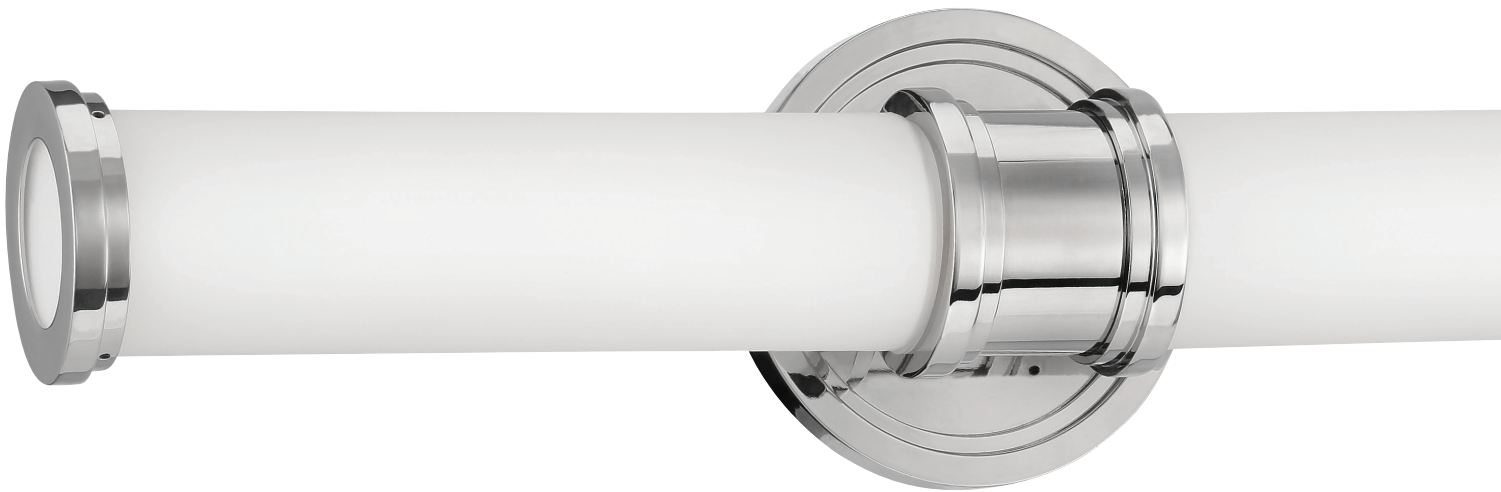

Ashton

13" & 22" LED Bath & Sconce

Articulating classic design with modern technology.