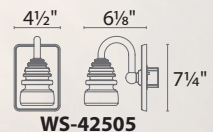

*Driver installs within a junction box