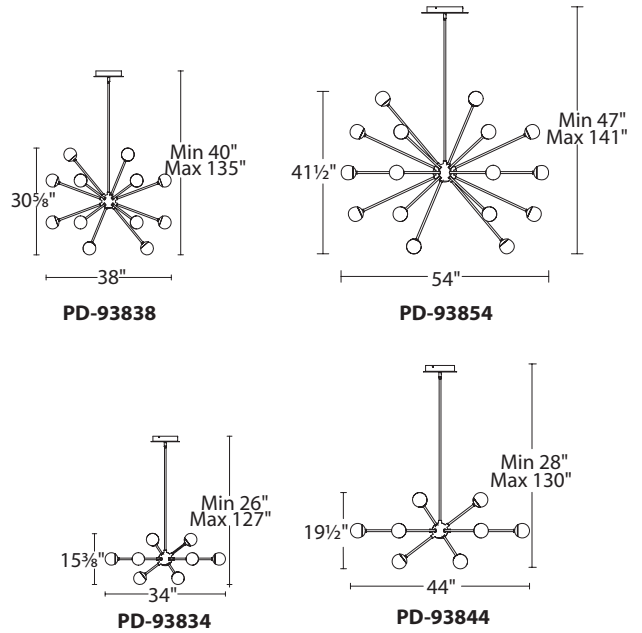

Bossa Nova

34", 38", 44" & 54" LED Chandelier

TITLE 24
CALIFORNIA

Color Temp: 3000K
CRI: 90
Dimming: 100%–10% ELV; 100%–5% 0–10V
Rated Life: 50,000 hours
Input: 120V–277V

- Mouth-blown opal glass
- Easy-to-assemble design with quick connections
- Interchangeable rods are varied in length for personal customization (PD-93834/PD-93844)
- Three 12" and one 6" downrod included
- Can be mounted on a sloped ceiling
- Universal voltage driver (120V-277V) concealed within fixture

	Size	Watt	LED Lumens	Delivered Lumens	Finish
PD-93834	34"	44W	3492	2998	BK <i>Black</i> 
PD-93838	38"	66W	5389	4391	
PD-93844	44"	44W	4110	2983	
PD-93854	54"	88W	7394	6158	

Example: **PD-93854-BK**

Bossa Nova