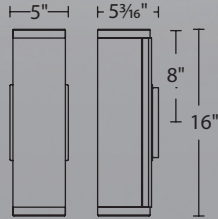

Cylo

9", 16" & 24" LED Outdoor Sconce

Color Temp: 3000K, 4000K
CRI: 90
Dimming: 100%–10% ELV
Rated Life: 50,000 hours
Input: 120V (277V Special Order)

- Aluminum construction, natural white UV-rated acrylic diffuser
- Weather-resistant finish
- No transformer or driver needed

WS-W91816