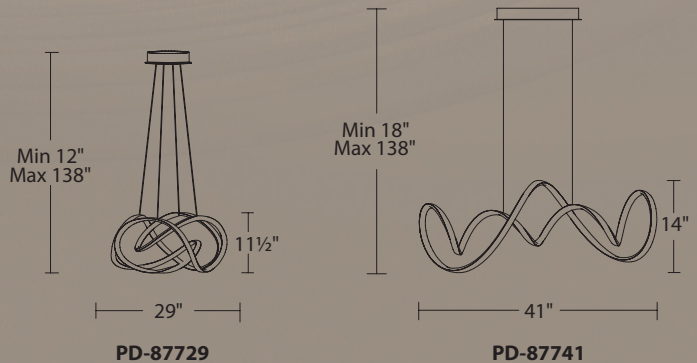

Example: **PD-87723-CH**

Vornado

29" & 41" LED Pendant

PD-87729-CH shown

Color Temp: 3000K
CRI: 90
Dimming: 100%-10% ELV
 100%-5%; 0-10V
Rated Life: 50,000 hours
Input: 120-277V

- Aluminum body with composite diffuser
- Hand-crafted, seamless construction
- Thin powered aircraft cables provide an ultra-clean look
- Can be mounted on a sloped ceiling
- Universal voltage driver (120V-220V-277V) concealed within canopy