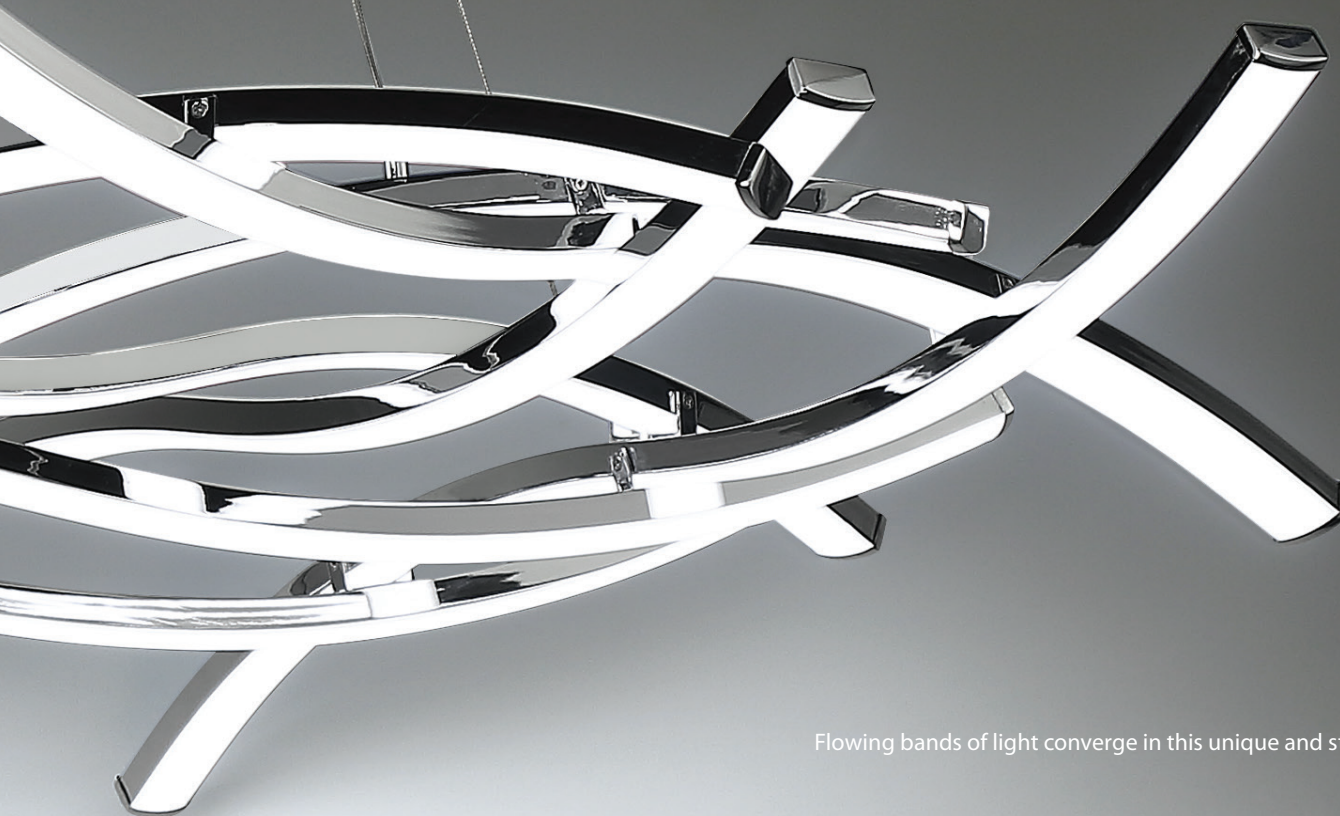

Divergence

44" & 64" LED Chandelier

Flowing bands of light converge in this unique and striking pendant.