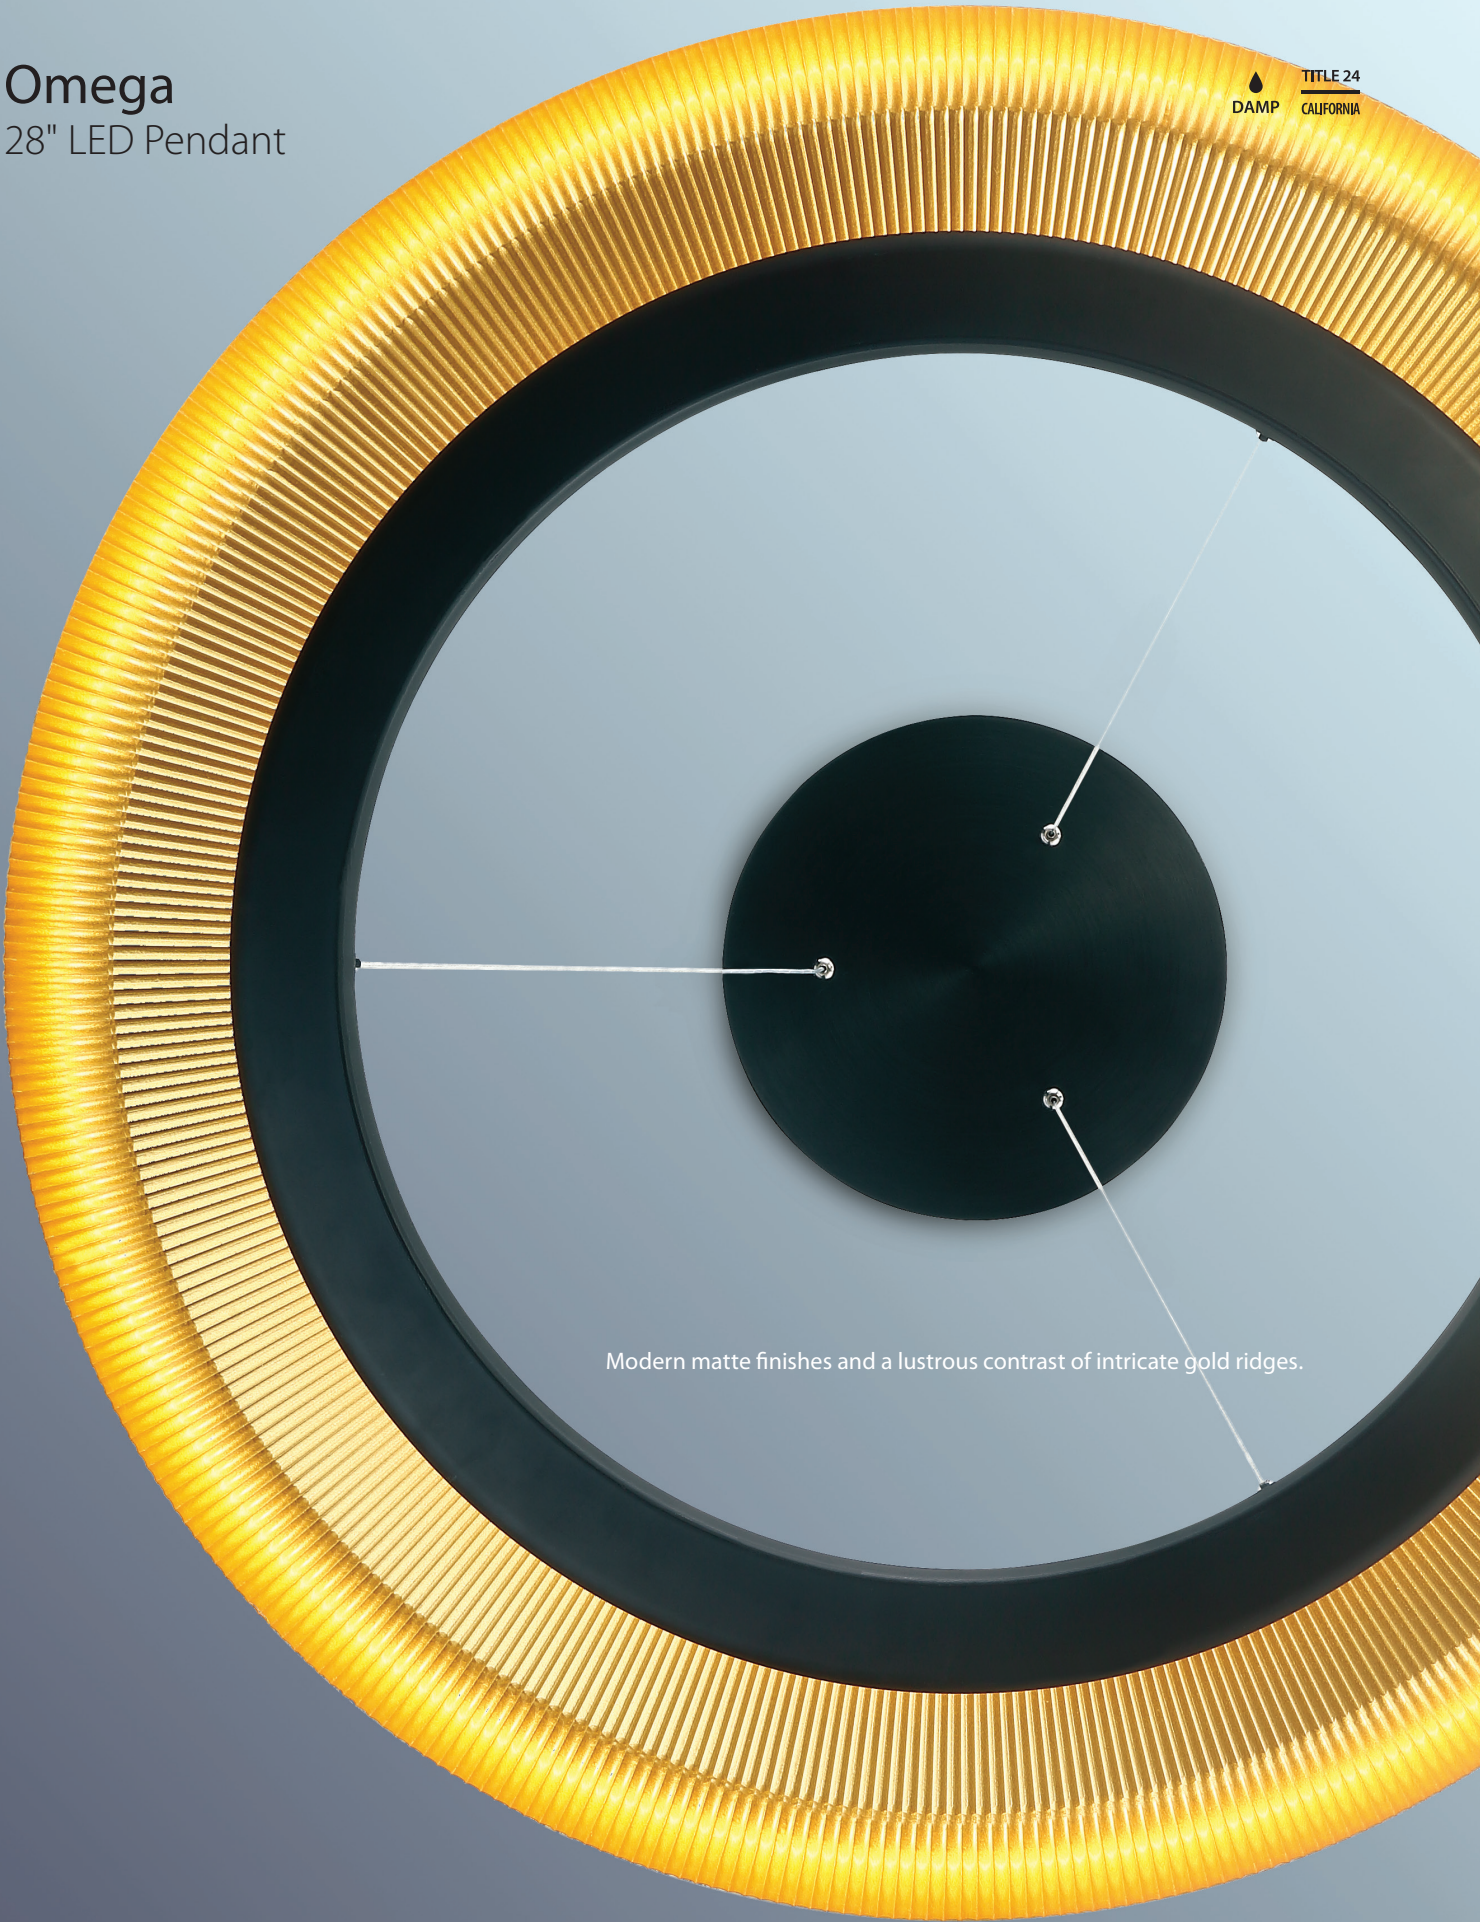

Omega

28" LED Pendant

DAMP
TITLE 24
CALIFORNIA

Modern matte finishes and a lustrous contrast of intricate gold ridges.