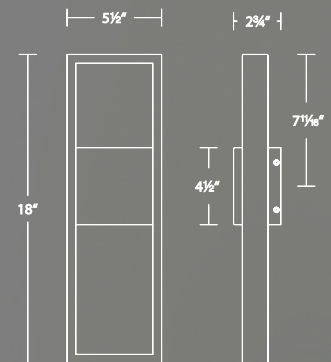

- Aluminum hardware with etched glass diffuser
- No transformer or driver required

	Size	Watt	LED Lumens	Delivered Lumens	Finish
WS-W13918	18"	16W	1200	427	BK Black 

Example: **WS-W13918-BK**

Archetype

12", 18" & 24" LED Outdoor Sconce