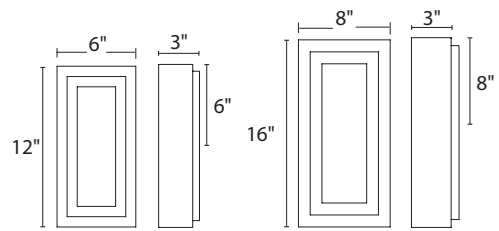

WS-W77816

Color Temp: 3000K
CRI: 90
Dimming: 100%–10% ELV
Rated Life: 50,000 hours*
Input: 120V–277V

- Customizable - contact factory for options
- Aluminum construction
- UV-rated double-layer acrylic/PC diffuser, additional etched glass diffuser at bottom for downlight
- Universal voltage driver (120V-220V-277V) concealed within fixture

WS-W77812