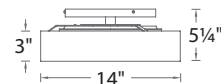

Example: **PD-13720-AB**

Manhattan

14", 20" & 26" LED Close-to-Ceiling Mount

TITLE 24
CALIFORNIA

FM-13114-AB- shown

Color Temp: 2700K
CRI: 90
Dimming: 100% - 10% ELV
Rated Life: 50,000 hours
Input: 120V

- Trimless look with a modern upgrade
- Urban elegance & LED illumination softened with a fabric shade
- No transformer or driver required