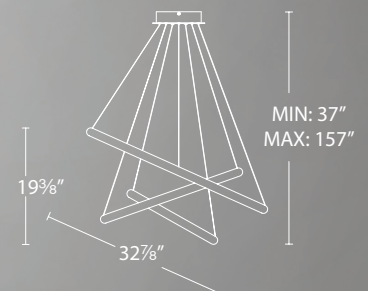

Tumbling

20", 25", 33", & 54" LED Pendant

TITLE 24
CALIFORNIA

PD-46925 shown

Color Temp: 3500K
CRI: 90
Dimming: 100% - 10% ELV
Rated Life: 50,000 hours
Input: 120-277V

- Crystal block ring aluminum bands
- Can be mounted on a sloped ceiling
- Thin powered aircraft cables provide an ultra-clean look
- Driver concealed within the canopy

PD-46933