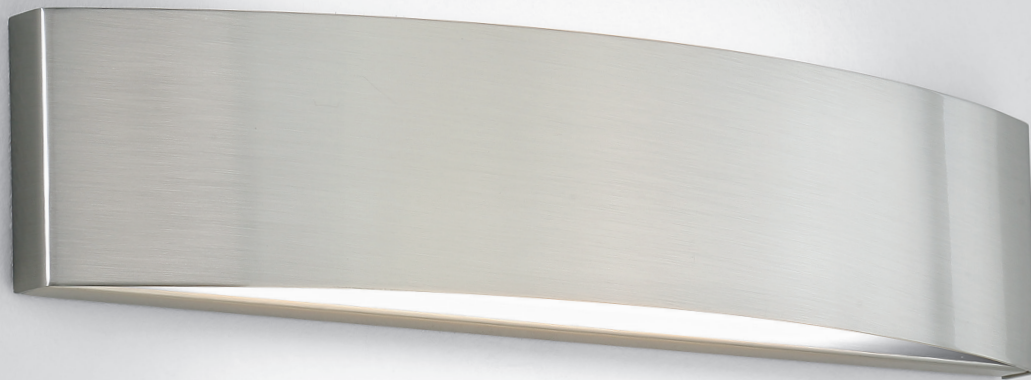

	Size	Watt	LED Lumens	Delivered Lumens	Finish
WS-14610	10"	17.5W	775	555	BN <i>Brushed Nickel</i> 

Example: **WS-14610-BN**

Link

14" LED Sconce

Lovely as a single sconce
or installed in multiples as an interconnected display.