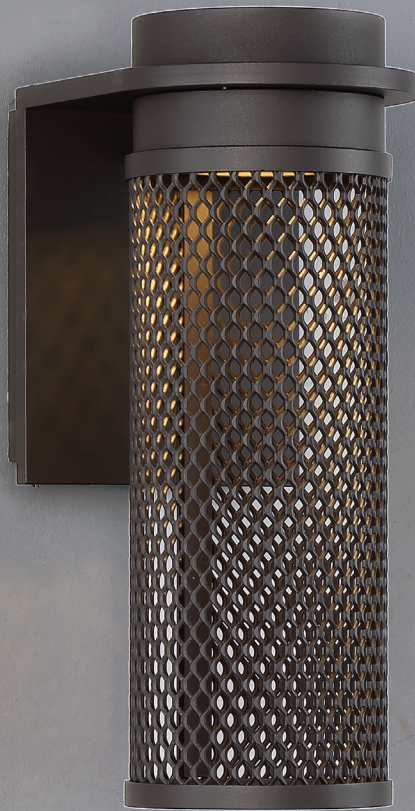

WS-W41716

WS-W41722

	Size	Watt	LED Lumens	Delivered Lumens	Finish
WS-W41716	16"	12.5W	375	185	BZ Bronze 
WS-W41722	22"	12.5W	365	180	

Example: **WS-W41716-BZ**

Mesh

9", 12" & 15" LED Outdoor Sconce

Mesmerizing mesh screen provides exciting visual pattern of this light on the wall or facade