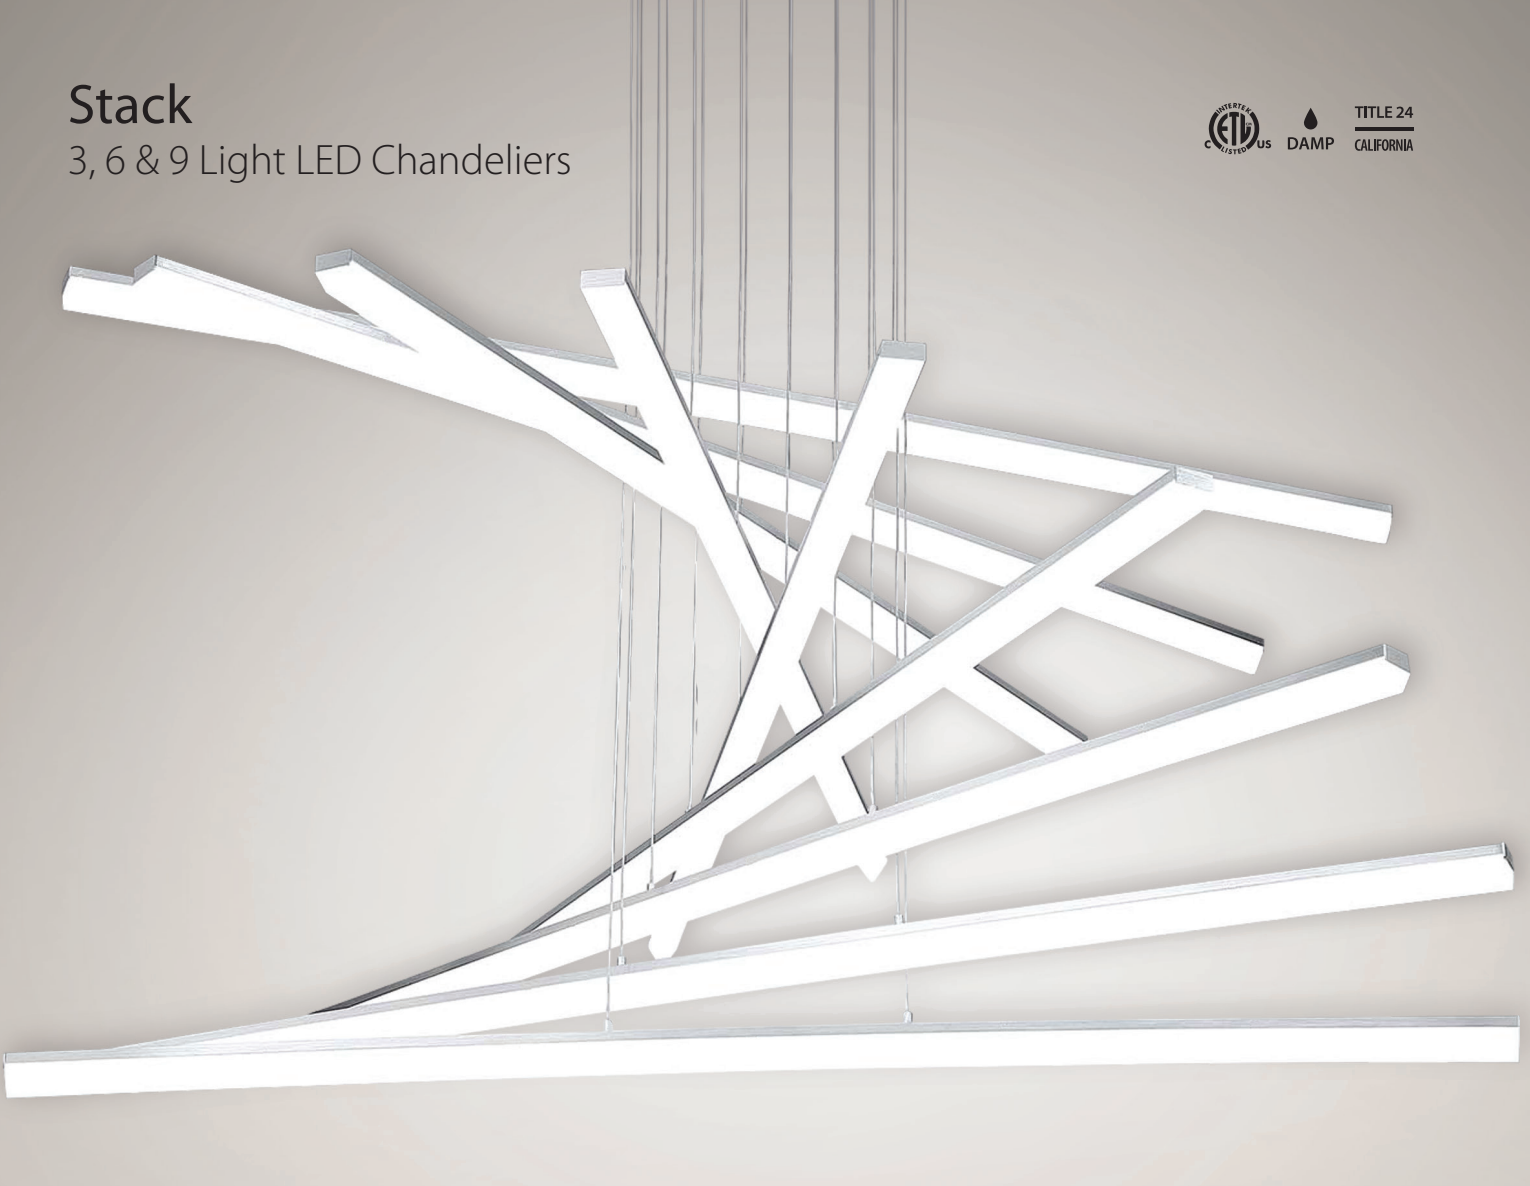

Stack

3, 6 & 9 Light LED Chandeliers

- Aluminum hardware and extruded acrylic diffuser
- Thin color matched powered aircraft cables and hardware
- Height and slope of each strip can be individually adjusted for personalization
- Can be mounted on a sloped ceiling
- Universal voltage driver (120V-277V) concealed within canopy

Color Temp: 3000K
CRI: 90
Dimming: 100% - 10% ELV
100% - 5% 0-10V
Rated Life: 50,000 hours
Input: 120-277V