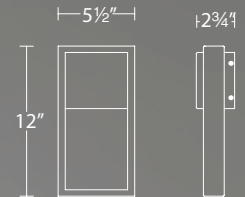

- Aluminum hardware with etched glass diffuser
- No transformer or driver required

	Size	Watt	LED Lumens	Delivered Lumens	Finish
WS-W13918	18"	16W	1200	427	BK Black 

Example: **WS-W13918-BK**

Archetype

12", 18" & 24" LED Outdoor Sconce