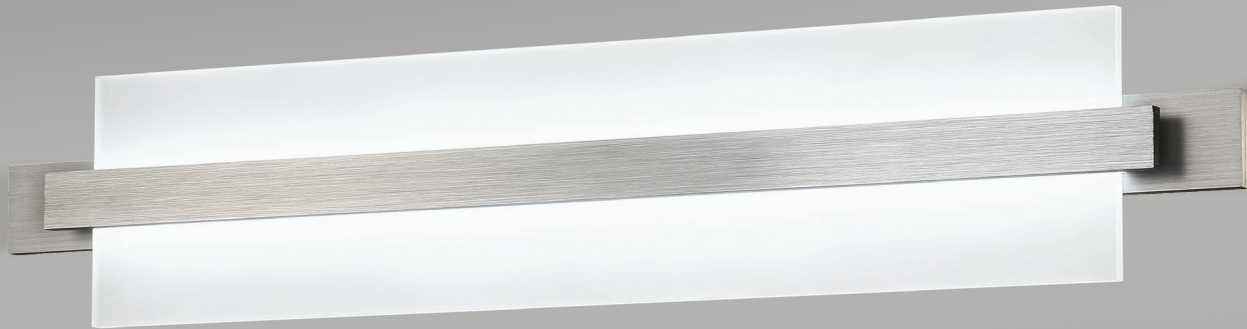

Reflection

23", 29" & 39" LED Bath & Sconce

The meditation of enlightenment. Edge-lit on both sides.

Color Temp: 3500K
CRI: 90
Dimming: 100% - 5% ELV
Rated Life: 46,000 hours
Input: 120 - 277V

- Edge-lit magic
- Ultra low profile design
- Mount vertically or horizontally
- Frosted acrylic diffuser provides even illumination
- WS-59639 features ELV or 0-10V dimming
- 2.76" x 1.26" x 1.18" universal voltage driver (120V-220V-277V)

*Driver installs within a junction box

	Size	Watt	LED Lumens	Delivered Lumens	Finish
WS-59623	23"	30.5W	1535	1370	AL <i>Brushed Aluminum</i>
WS-59629	29"	38W	1920	1750	
WS-59639	35"	51.5W	2535	2410	

Example: **WS-59623-AL**