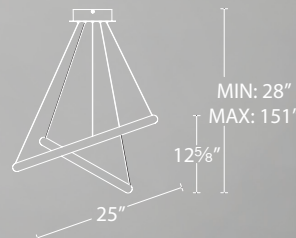

Tumbling

20", 25", 33", & 54" LED Pendant

TITLE 24
CALIFORNIA

PD-46925 shown

Color Temp: 3500K
CRI: 90
Dimming: 100% - 10% ELV
Rated Life: 50,000 hours
Input: 120-277V

- Crystal block ring aluminum bands
- Can be mounted on a sloped ceiling
- Thin powered aircraft cables provide an ultra-clean look
- Driver concealed within the canopy

PD-46925