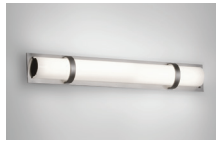

p. 144 Bath

Color Temp: 2700K (3000K / 3500K special order)
CRI: 90
Dimming: 100% - 10% ELV
Rated Life: 80,000 hours
Input: 120V (277V special order)

- Vie adds a luxurious look to modern spaces
- Etched opal glass provides even illumination
- Unblemished plate finishes
- Multiple LED array eliminates socket shadows
- No transformer or driver required