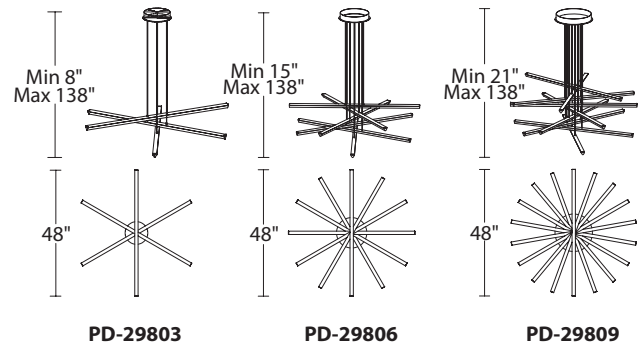

Lights	Watt	LED Lumens	Delivered Lumens	Finish
PD-29803	3	42W	4938	3950	AL Brushed Aluminum BK Black
PD-29806	6	84W	9876	7900	
PD-29809	9	126W	14814	11850	

Example: **PD-29809-AL**