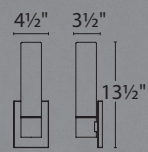

- Opal glass diffuser
- 22" and 30" versions may be mounted vertically or horizontally
- No transformer or driver needed

WS-7213

WS-7222

WS-7230

Updated with a warm brass finish, Elementum brings unparalleled task lighting in to your bathroom. Mount vertically on both sides of a mirror or above a vanity mirror for flattering diffused illumination.