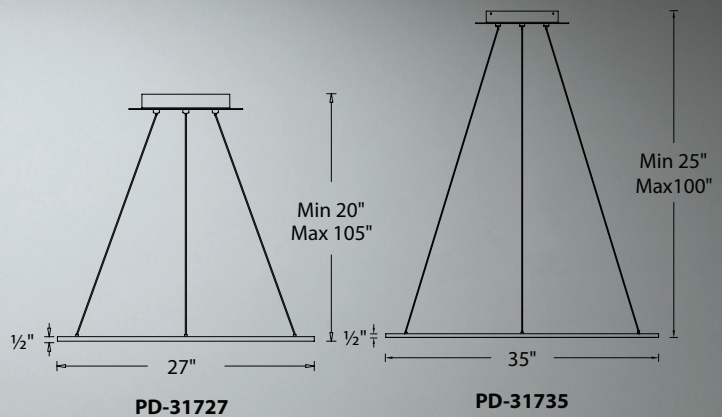

Illusion

27" & 35" LED Pendant

TITLE 24
CALIFORNIA

±
1/2"
↑

Color Temp: 3000K
CRI: 90
Dimming: 100% - 10% ELV/ 0-10V/Triac
Rated Life: 44,000 hours
Input: 120V-277V

- Ultra thin 1/2" edge-lit disc
- Edge-lit panel evenly illuminates up & down
- Thin powered aircraft cables provide an ultra-clean look
- Universal voltage driver (120V-277V) concealed inside canopy
- Can be mounted on a sloped ceiling

	Size	Watt	LED Lumens	Delivered Lumens	Finish
PD-31727	27"	54W	5253	3580	TT Titanium 
PD-31735	35"	85W	7391	4366	BK Black 

Example: **PD-31735-BK**

Illusion

27" & 35" LED Pendant

Spectacular halo of direct and indirect light from an impossible form.