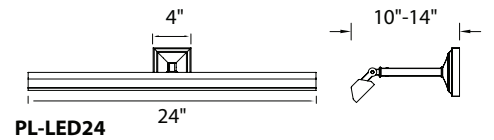

		Size	Power	LED Lumens	Delivered Lumens		Finish
	PL-LED14-27	14"	9.5W	595	354	Hard Wired	AN Antique Nickel BB Burnished Brass RB Rubbed Bronze PN Polished Nickel 
	PL-LED24-27	24"	17W	1186	675	Hard Wired	