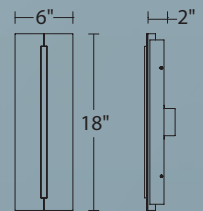

WS-75818

*Driver installs within a junction box

	Size	Watt	LED Lumens	Delivered Lumens	Finish
WS-75818	18"	9W	535	417	AL Brushed Aluminum

Example: **WS-75818-AL**