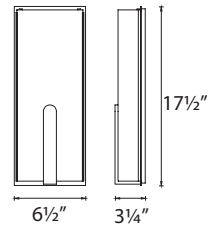

Example: **WS-75818-AL**

Stella

8", 12" & 17" LED Sconce

TITLE 24
CALIFORNIA

Classy and versatile pocket sconce.

WS-13208

WS-13212

WS-13217