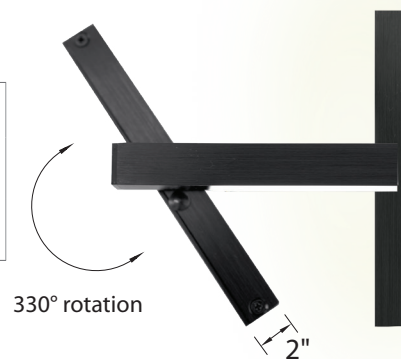

Line

18", 24" & 36" LED Bath & Sconce

	Size	Watt	Color Temp	LED Lumens	Delivered Lumens	Finish
WS-6718-27	18"	16.5W	2700K	1004	770	BK Brushed Black AL Brushed Aluminum
WS-6718-30			3000K	1109	850	
WS-6724-27	24"	22W	2700K	1339	1035	
WS-6724-30			3000K	1478	1140	
WS-6736-27	36"	29W	2700K	2009	1380	
WS-6736-30			3000K	2218	1520	

Example: **WS-6718-30-BK**

For 277V, add an "F" before the finish: **WS-6718F-30-BK**