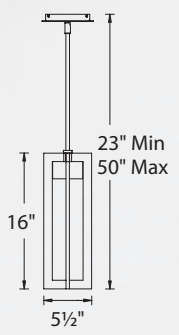

Chamber

16" LED Outdoor
Pendant

	Size	Watt	LED Lumens	Delivered Lumens	Finish
PD-W48616	16"	12W	1000	372	BK Black BZ Bronze

Example: **PD-W48616-BK**