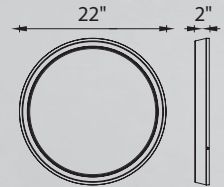

FM-16622

	Size	Watt	LED Lumens	Delivered Lumens	Finish
FM-16617	17"	60W	5310	2355	BN <i>Brushed Nickel</i>
FM-16622	22"	88W	8200	3460	

Example: **FM-16617-BN**