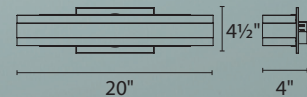

A continuous band of even light wraps around a finely crafted aluminum structure like the Roman "Circus Maximus." Hollow in the center.

WS-53820

WS-53827

WS-53837

**Driver installs within a junction box*

- Color Temp:** 3000K
- CRI:** 90
- Dimming:** 100%–10% ELV
- Rated Life:** 60,000 hours
- Input:** 120–277V