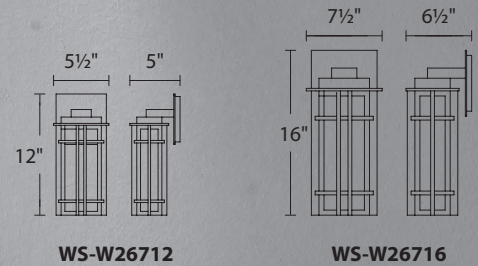

Size	Watt	LED Lumens	Delivered Lumens	Finish
WS-W26712	12"	8.5W	180	145	BZ Bronze
WS-W26716	16"	13W	280	210	

Example: **WS-W26712-BZ**