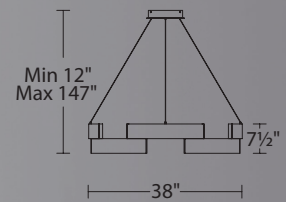

Trap

20", 27" & 38" LED Pendant

TITLE 24
CALIFORNIA

PD-95827-WT shown

PD-95838-CH shown

PD-95838