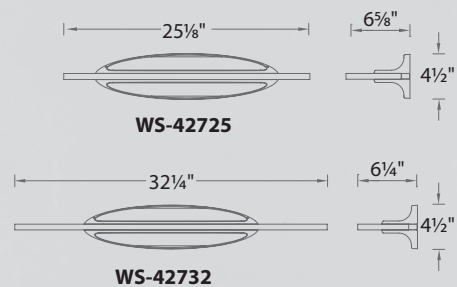

Size	Watt	LED Lumens	Delivered Lumens	Finish
WS-42725	25"	15.5W	1250	1085	BN Brushed Nickel
WS-42732	32"	22W	1830	1555	

Example: **WS-42725-BN**