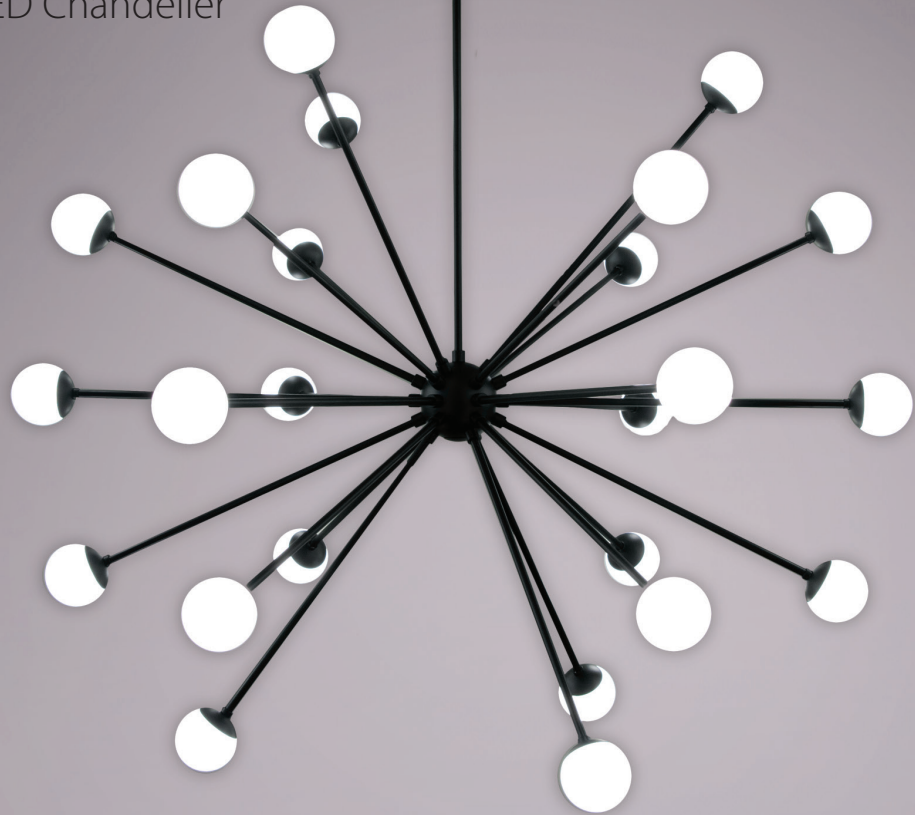

Bossa Nova

34", 38", 44" & 54" LED Chandelier

TITLE 24
CALIFORNIA

Color Temp: 3000K
CRI: 90
Dimming: 100%–10% ELV; 100%–5% 0–10V
Rated Life: 50,000 hours
Input: 120V–277V

- Mouth-blown opal glass
- Easy-to-assemble design with quick connections
- Interchangeable rods are varied in length for personal customization (PD-93834/PD-93844)
- Three 12" and one 6" downrod included
- Can be mounted on a sloped ceiling
- Universal voltage driver (120V-277V) concealed within fixture