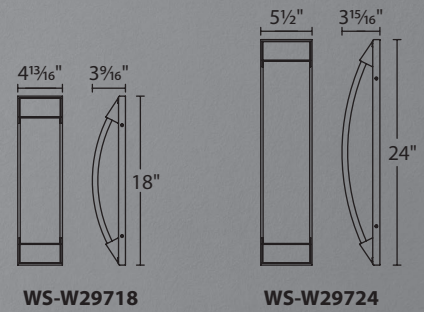

	Size	Watt	LED Lumens	Delivered Lumens	Finish
WS-W29718	18"	11.5W	800	245	AL <i>Brushed Aluminum</i> 
WS-W29724	24"	23.5W	2000	515	

Example: **WS-W29718-AL**

Copa

9", 13" & 17" Interior/Exterior
LED Pendant