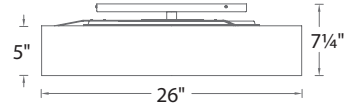

FM-13126

	Size	Watt	LED Lumens	Delivered Lumens	Finish
	FM-13114 14"	28W	2400	1794	BN Brushed Nickel AB Aged Brass
	FM-13120 20"	32W	2800	2222	
	FM-13126 26"	48W	4200	3310	

Example: FM-13114-AB