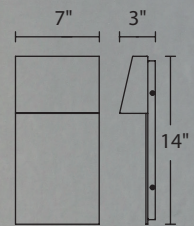

WS-W53614

	Size	Watt	LED Lumens	Delivered Lumens	Finish
	WS-W53610	10"	9.5W	700	330
	WS-W53614	14"	12W	840	365
					BZ Bronze GH Graphite

Example: **WS-W53610-BZ**
For 277V, add an "F" before the finish: **WS-W53614F-BZ**