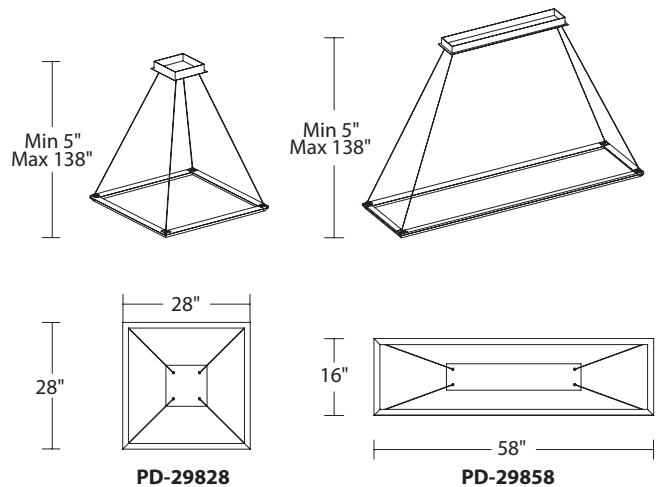

	Size	Watt	LED Lumens	Delivered Lumens	Finish
PD-29828	28"	55W	6334	5131	BK Black AL Brushed Aluminum
PD-29858	58"	58W	7160	5800	

Example: **PD-29828-AL**

Frame

28" & 58" LED Pendant

An extruded acrylic diffuser with mitered edges gives this design a clean, elevated look, evenly spreading the powerful LED light for a geometric illumination that matches back to the rectilinear canopy.