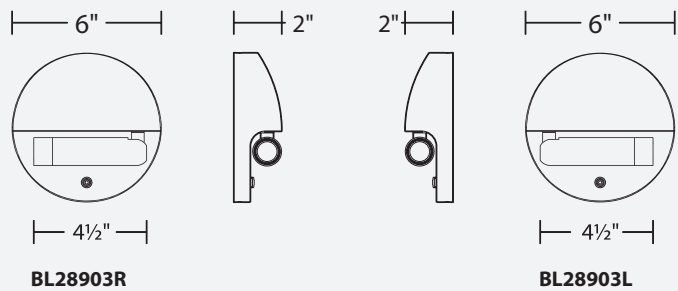

BL28903R

BL28903L

	Watt	LED Lumens	Delivered Lumens	Finish
BL-28903R	9W	465	184	BK Black
BL-28903L				WT White
				BN Brushed Nickel

Example: **BL-28903-BK**