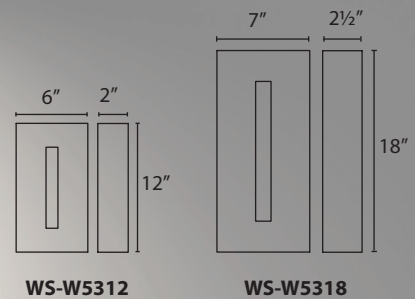

Size	Watt	LED Lumens	Delivered Lumens	Finish
WS-W5312	12"	11W	830	220	BZ Bronze
WS-W5318	18"	15W	1218	250	

Example: **WS-W5318-BZ**
For 277V, add an "F" before the finish: **WS-W5318F-BZ**