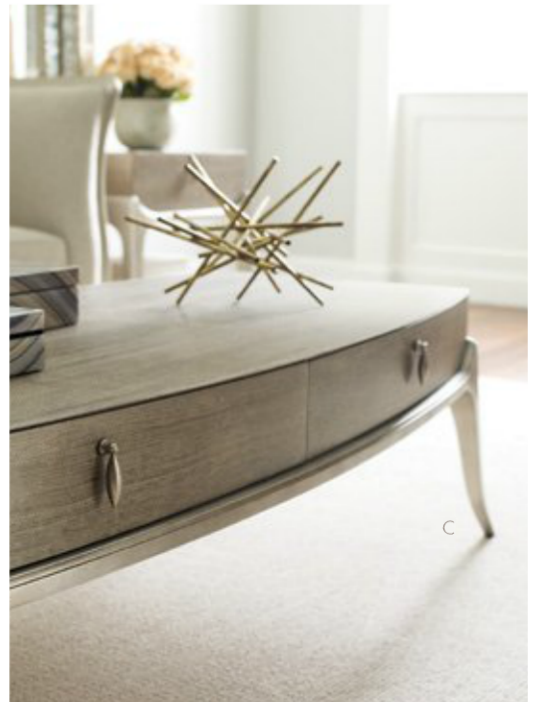

Everyday elegance

BEGINS AT HOME

Classic neutrals with hints of reflectivity create the ultimate backdrop for the modern home. Shapely silhouettes, intriguing textures and exquisite details harmonize to shape a space you can't wait to come home to.

B. C020-417-131-A Chair
34W x 35D x 30H

C. C021-417-402 Storage Cocktail Table
59.5W x 27D x 17H

D. C021-417-414 Storage End Table
25.5W x 31.5D x 25H