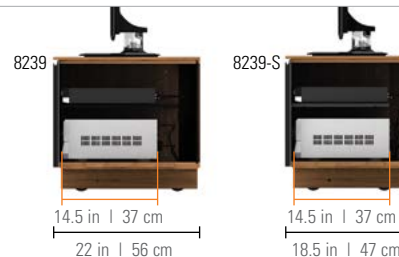

- Gloss Black with Grey Tinted Glass Doors
- Natural Walnut with Black Micro-etched Glass Doors
- Gloss White with White Micro-etched Glass Doors

GLOSS WHITE