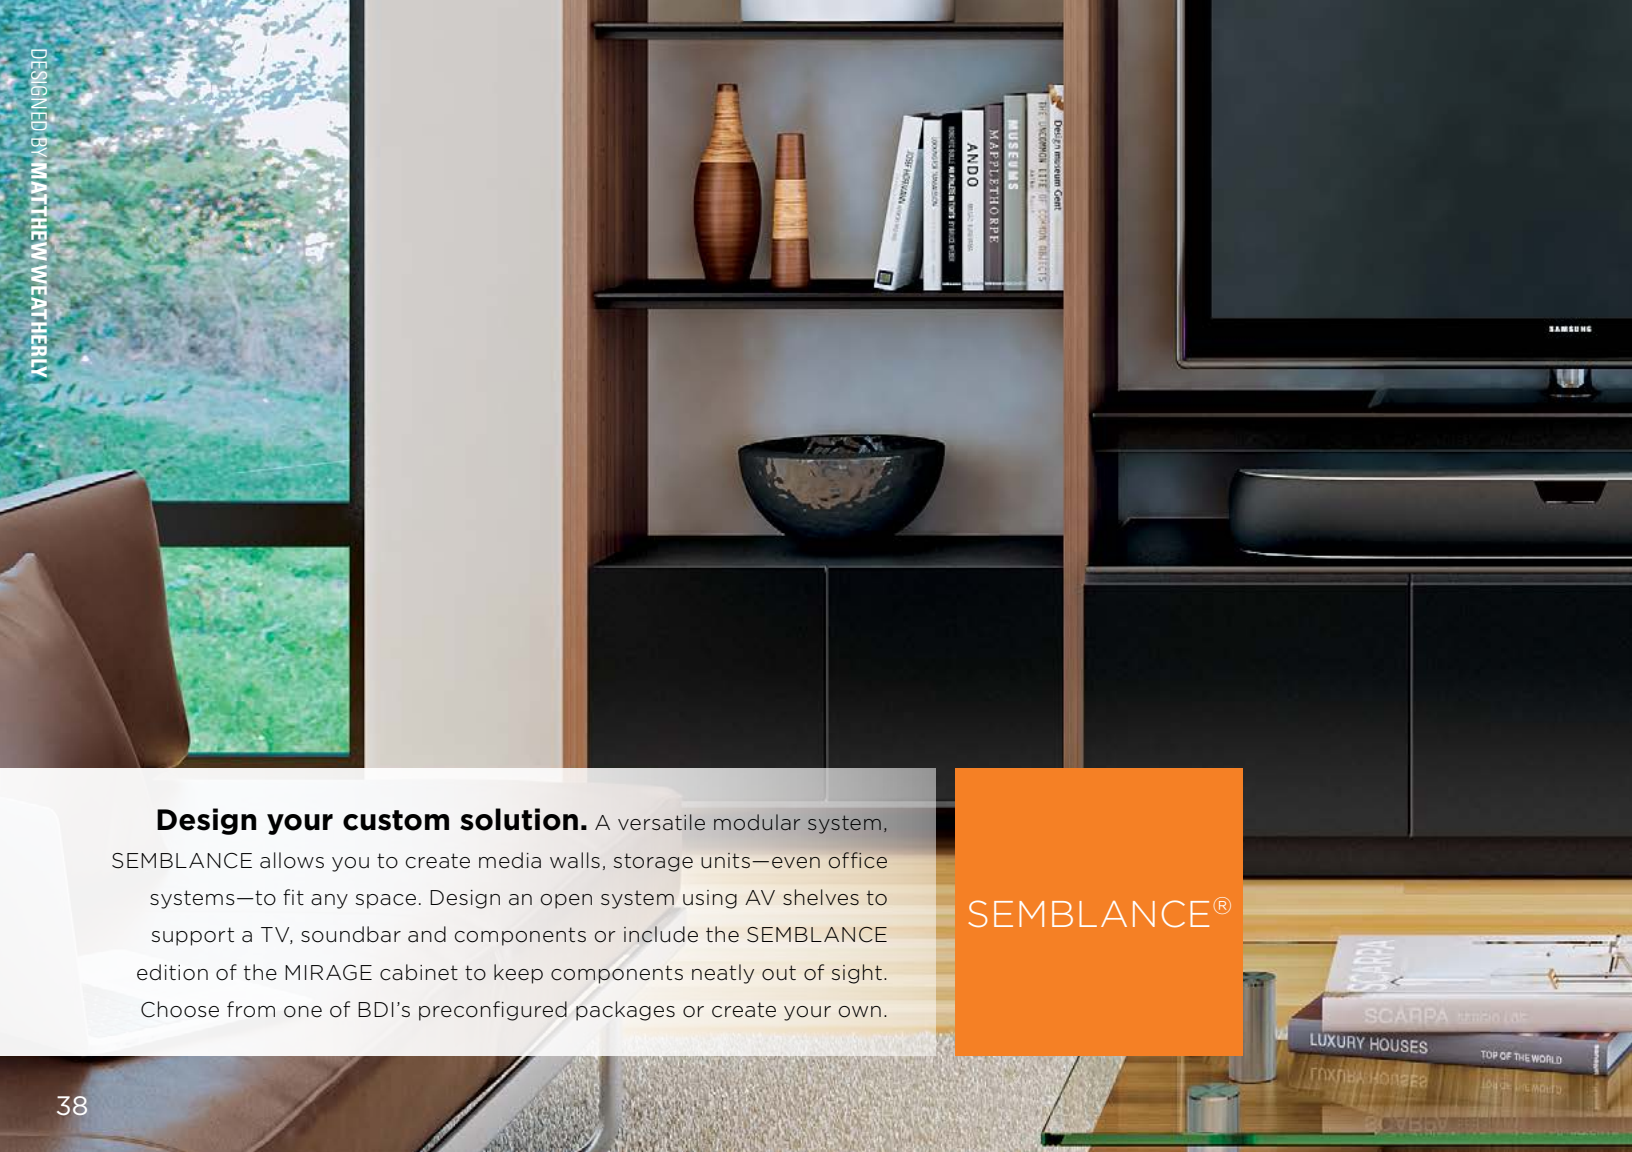

9980 9980

9981

NATURAL
STAINED
CHERRY

ESPRESSO
STAINED OAK

Design your custom solution. A versatile modular system, SEMBLANCE allows you to create media walls, storage units—even office systems—to fit any space. Design an open system using AV shelves to support a TV, soundbar and components or include the SEMBLANCE edition of the MIRAGE cabinet to keep components neatly out of sight. Choose from one of BDI's preconfigured packages or create your own.