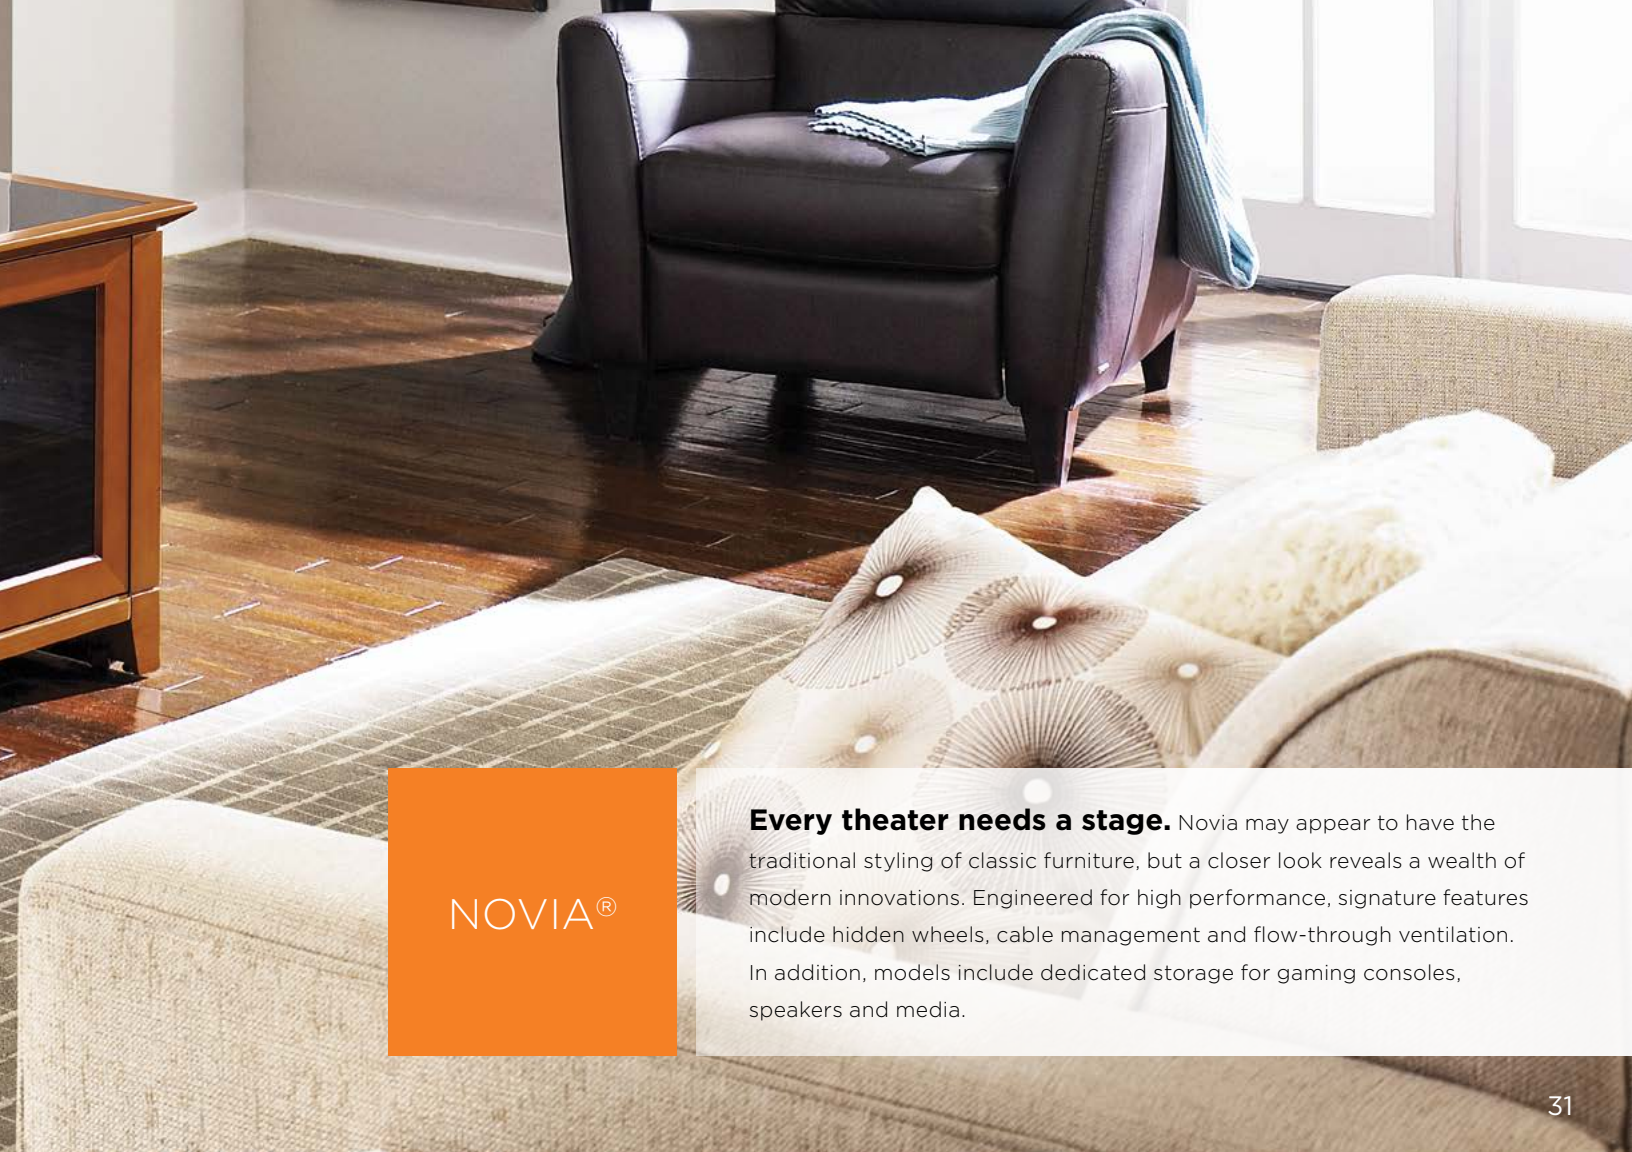

NOVIA®

Every theater needs a stage. Novia may appear to have the traditional styling of classic furniture, but a closer look reveals a wealth of modern innovations. Engineered for high performance, signature features include hidden wheels, cable management and flow-through ventilation. In addition, models include dedicated storage for gaming consoles, speakers and media.