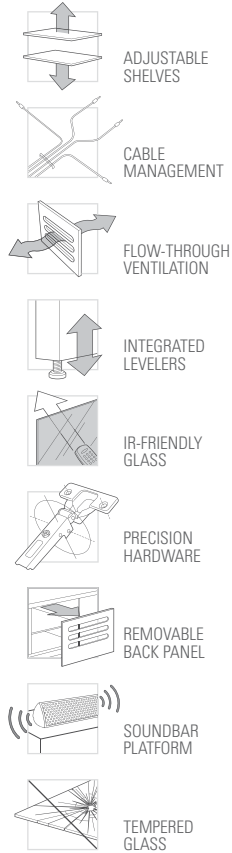

PLACEMENT

Consider where your furniture will be placed. Is the location that you have in mind along a wall or in a corner? Corner media cabinets or cabinets that swivel make smart use of smaller spaces. Will you be watching TV while sitting on a sofa, at your desk or in the bedroom? The center of your screen should be at eye level to minimize neck strain. Most sofas have a seating height of 18" to 22" off the floor, putting eye level around 40" to 48" (depending on your TV size). In an office or the bedroom, the TV is usually higher so that it can be viewed from a seated position or over the foot of the bed.

PRECISION
HARDWARE

REMOVABLE
BACK PANEL

SPEAKER
COMPARTMENT

TEMPERED
GLASS

AVION NOIR 8937

Avion Noir 8937 keeps components out of sight, yet easily accessible via IR remote. This model offers plenty of space for a complete media system, with component storage in the side and bottom compartments, and a removable speaker/media drawer.

8937

AVION NOIR

For more information, visit
bdiusa.com/avion-noir

Shown with Arena TV Mount

BLACK
STAINED OAK

Keep a low profile. The innovative design of the CAVO media cabinets creates a slim silhouette that hugs the wall while providing the perfect home for a TV, soundbar and components. Grey-tinted glass doors keep your electronics protected and out of sight while the open soundbar platform allows for full sound dispersion.

CAVO®

CAVO 8167

A treat for the eyes and ears, Cavo 8167 is the striking focal point of any media system. The open platform is designed to give a soundbar speaker room to perform while the lower cabinet's flip-down door provides easy access to component compartments.