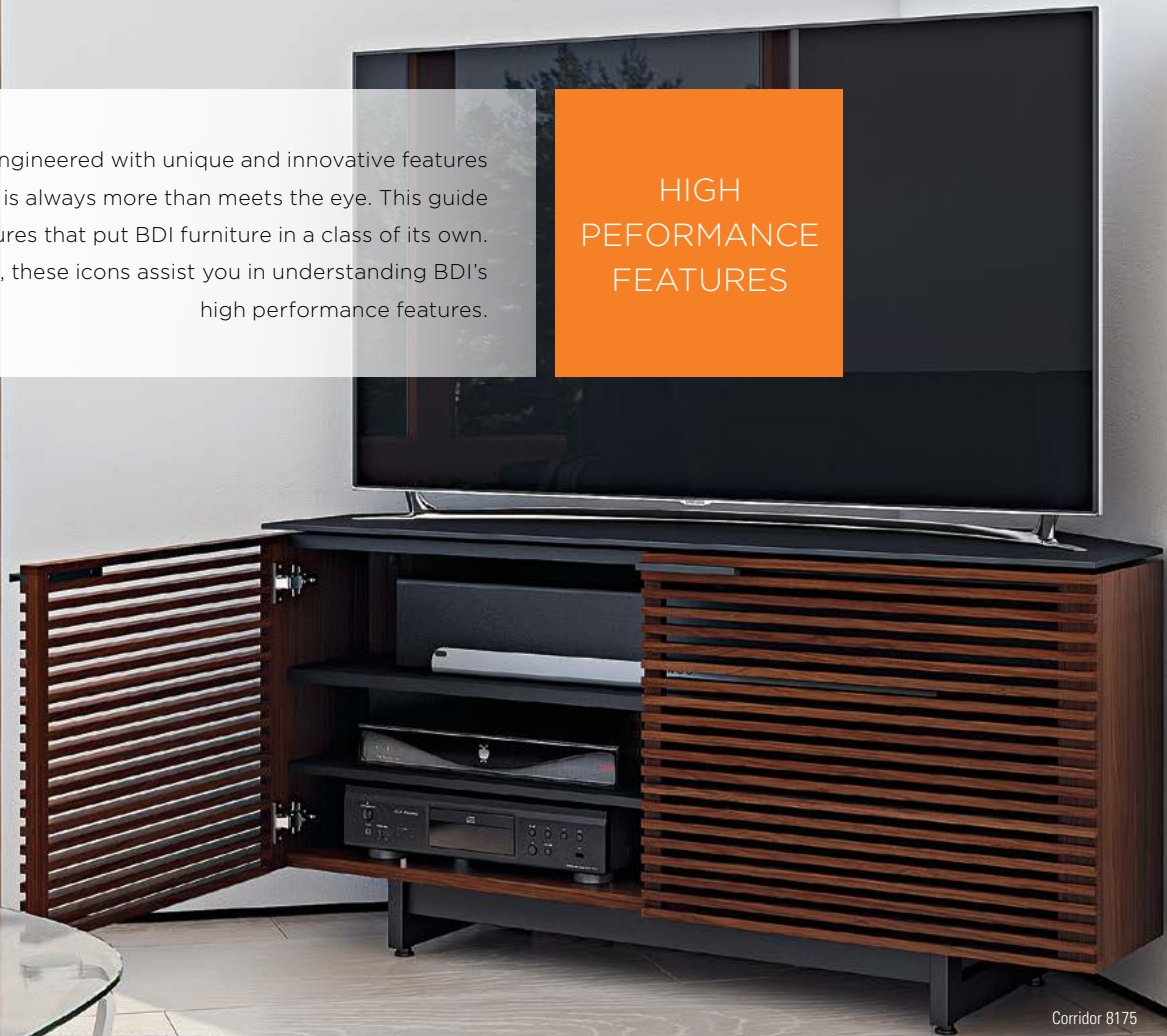

BDI media cabinets are engineered with unique and innovative features inside and out, so there is always more than meets the eye. This guide outlines the features that put BDI furniture in a class of its own. Throughout this booklet, these icons assist you in understanding BDI's high performance features.

HIGH PERFORMANCE FEATURES

Corridor 8175