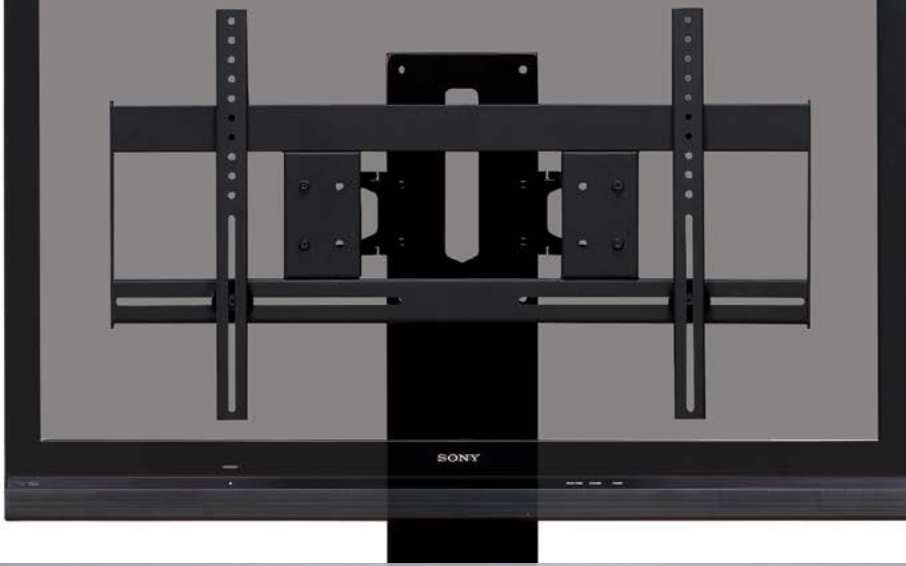

8556

8558

8559

WHITE OAK &
SATIN WHITE

CHOCOLATE
STAINED
WALNUT

-  CABLE MANAGEMENT
-  INTEGRATED SWIVEL
-  PRECISION HARDWARE
-  TV MOUNTING BRACKET

Save the walls. The ARENA TV Mount is an innovative alternative to wall-mounting a flat panel TV. Engineered in two models, ARENA 9970 attaches directly to many of BDI's cabinets, while model 9972 is a freestanding pedestal for use with other furniture.