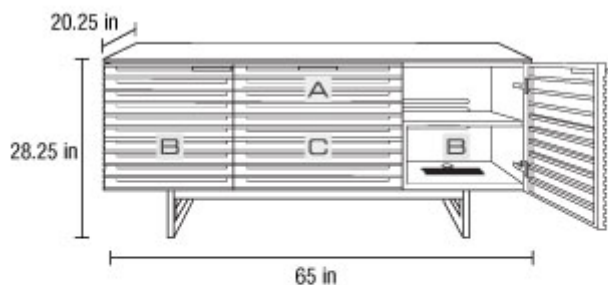

Corridor 8177 Specifications

- A Top Shelf / Speaker Compartment**
 Interior Dimensions (H x W x D) 7.8 x 61.7 x 8.2 in
 Bottom Shelf Capacity 75 lbs
- B Side Compartments**
 Interior Dimensions (H x W x D) 8.6 x 17.4 x 18.4 in
 Bottom Shelf Capacity 75 lbs
- C Center Compartment**
 Interior Dimensions (H x W x D) 7.4 x 7.2 x 14.3 in
 Drawer Capacity 40 lbs

Model 8177:

Recommended TV Size: up to 70" Flat Panel TV

Arena TV Mount Compatibility: N/A

Overall Dimensions (H x W x D): 28.25 x 65 x 20.25 in

Component Capacity: 6-9

Number of Adjustable Shelves: N/A

Top Shelf Capacity: 150 lbs

Weight: 204 lbs

Packaged Dimensions (H x W x D): 23 x 23 x 68 in

Packaged Weight: 220 lbs

Furniture dimensions, specifications, materials, finishes and availability are subject to change. Due to variations in computer monitors, the actual finish may appear differently online. Visit your local BDI retailer to view actual finish samples.