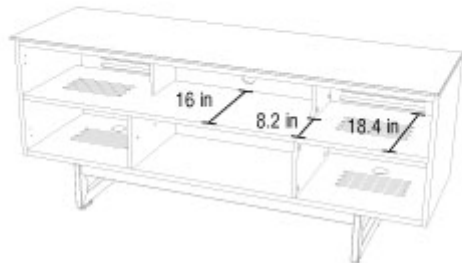

Corridor 8177 Specifications

- A Top Shelf / Speaker Compartment**
 Interior Dimensions (H x W x D) 7.8 x 61.7 x 8.2 in
 Bottom Shelf Capacity 75 lbs
- B Side Compartments**
 Interior Dimensions (H x W x D) 8.6 x 17.4 x 18.4 in
 Bottom Shelf Capacity 75 lbs
- C Center Compartment**
 Interior Dimensions (H x W x D) 7.4 x 7.2 x 14.3 in
 Drawer Capacity 40 lbs

Model 8177:

Recommended TV Size: up to 70" Flat Panel TV

Arena TV Mount Compatibility: N/A

Overall Dimensions (H x W x D): 28.25 x 65 x 20.25 in

Component Capacity: 6-9

Number of Adjustable Shelves: N/A

Top Shelf Capacity: 150 lbs

Weight: 204 lbs

Packaged Dimensions (H x W x D): 23 x 23 x 68 in

Packaged Weight: 220 lbs

Furniture dimensions, specifications, materials, finishes and availability are subject to change. Due to variations in computer monitors, the actual finish may appear differently online. Visit your local BDI retailer to view actual finish samples.