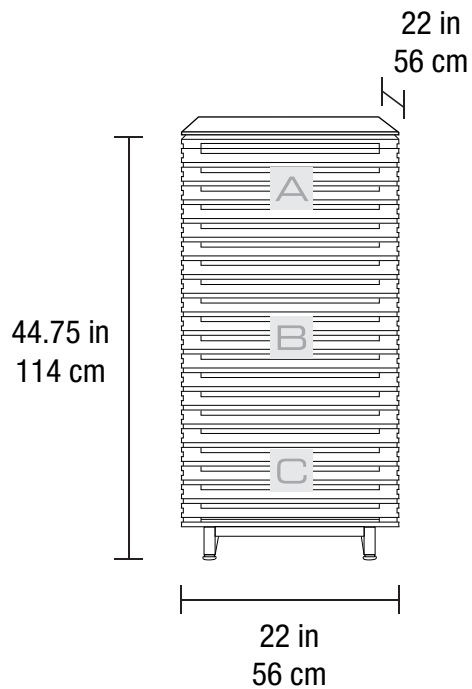

BDi CORRIDOR 8172

DIMENSIONS

Recommended TV Size
Arena TV Mount Compatibility

N/A
N/A

Overall Dimensions (H x W x D)
Component Capacity
Top Shelf Capacity
Weight

44.75 x 22 x 22 in ■ 114 x 56 x 56 cm
4-6
50 lbs ■ 23 kg
114 lbs ■ 52 kg

Media Shelf

Interior Dimensions (H x W x D)
Shelf Capacity

5.1 x 20.4 x 5.9 in ■ 13 x 52 x 15 cm
25 lbs ■ 11 kg

Upper Component Compartment

Interior Dimensions (H x W x D)
Adjustable Shelf Increments
Adjustable Shelf Capacity
Bottom Shelf Capacity

17.4 x 20.4 x 20.25 in ■ 44 x 52 x 51.5 cm
1.25 in ■ 32mm; 8 positions
50 lbs ■ 23 kg
50 lbs ■ 23 kg

Lower Component Compartment

Interior Dimensions (H x W x D)
Adjustable Shelf Increments
Adjustable Shelf Capacity
Bottom Shelf Capacity

13.5 x 20.4 x 14 in ■ 34.4 x 52 x 35.6 cm
1.25 in ■ 32mm; 4 positions
50 lbs ■ 23 kg
100 lbs ■ 45 kg