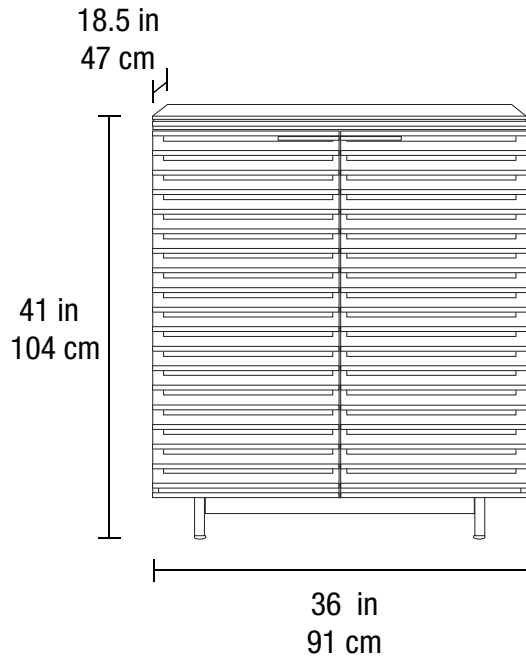

BDI CORRIDOR BAR 5620

DIMENSIONS

Overall Dimensions (H x W x D)	41 x 36 x 18.5 in	■	104 x 91 x 47 cm
Top Surface Capacity	75 lbs	■	34 kg
Door Capacity	20 lbs	■	9 kg
Drawer Capacity	15 lbs	■	7 kg
Adjustable Shelf Capacity	15 lbs	■	7 kg
Number of Adjustable Shelves	1		
Adjustable Shelf Spacing	2.5"	■	64 mm; (4 positions)
Weight	185 lbs	■	84 kg