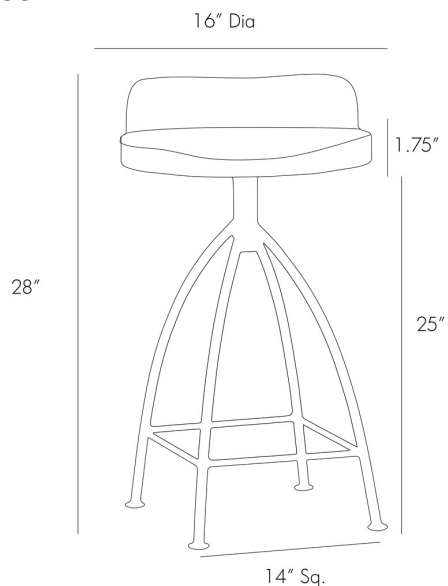

Henson Counter Stool

#6535

Rustic counter stool features sandblast antique waxed wooden swivel seat and natural iron base.

Shipping

Inner Box L/W/H: 17.5 / 17.5 / 31
 Gross Weight (e-ship): 31

Appearance

Installation Environment: Residential

Appearance

Primary Material: Wood
 Material Type: Mango Wood
 Finish: Sandblast Antique Wax
 Material 1: Iron
 Finish 1: Natural Iron

Dimensions

Overall Dimension H: 28.5
 Overall Diameter: 16
 Overall Shape: Round
 Overall Foot Print: 12" Sq
 Dimensions:
 Seat H (flr to top of seat): 25
 Seat Interior W: 16
 Seat D: 14.5
 Seat Back H: 2.5
 Seat Cushion (thickness): 1.75